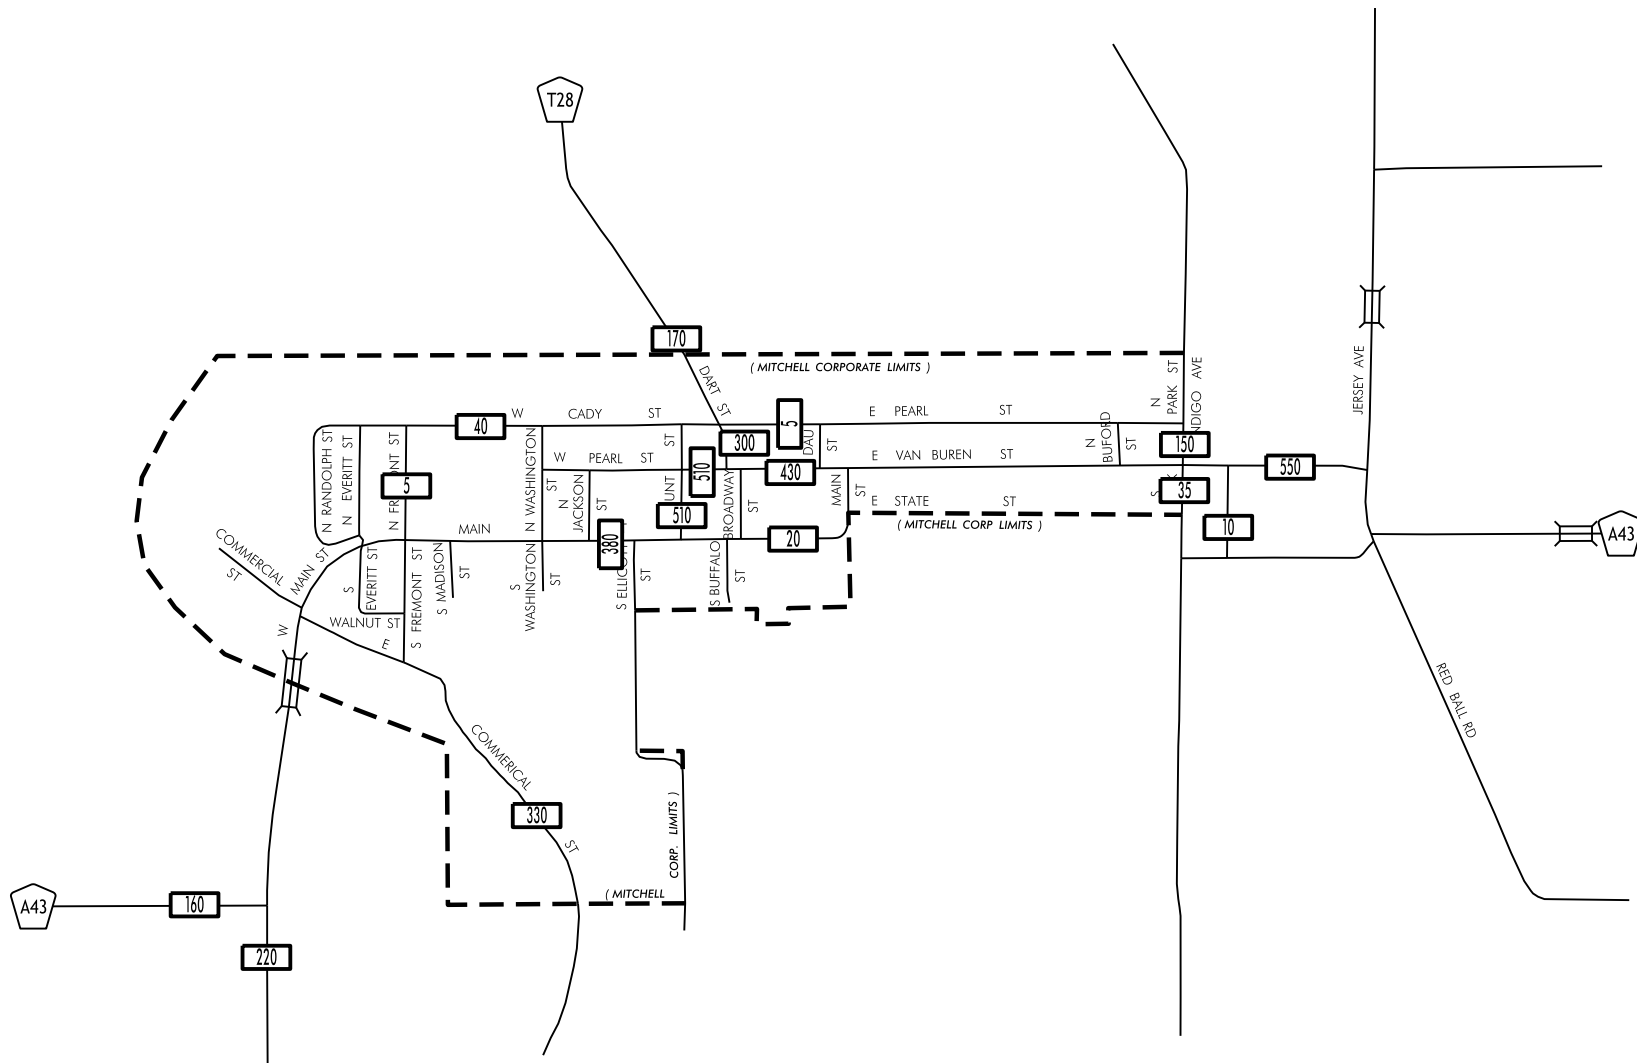

TRAFFIC FLOW MAP OF

MITCHELL

MITCHELL COUNTY

2017 ANNUAL AVERAGE DAILY TRAFFIC

LEGEND

- RECORDER ONLY
- MANUAL COUNT