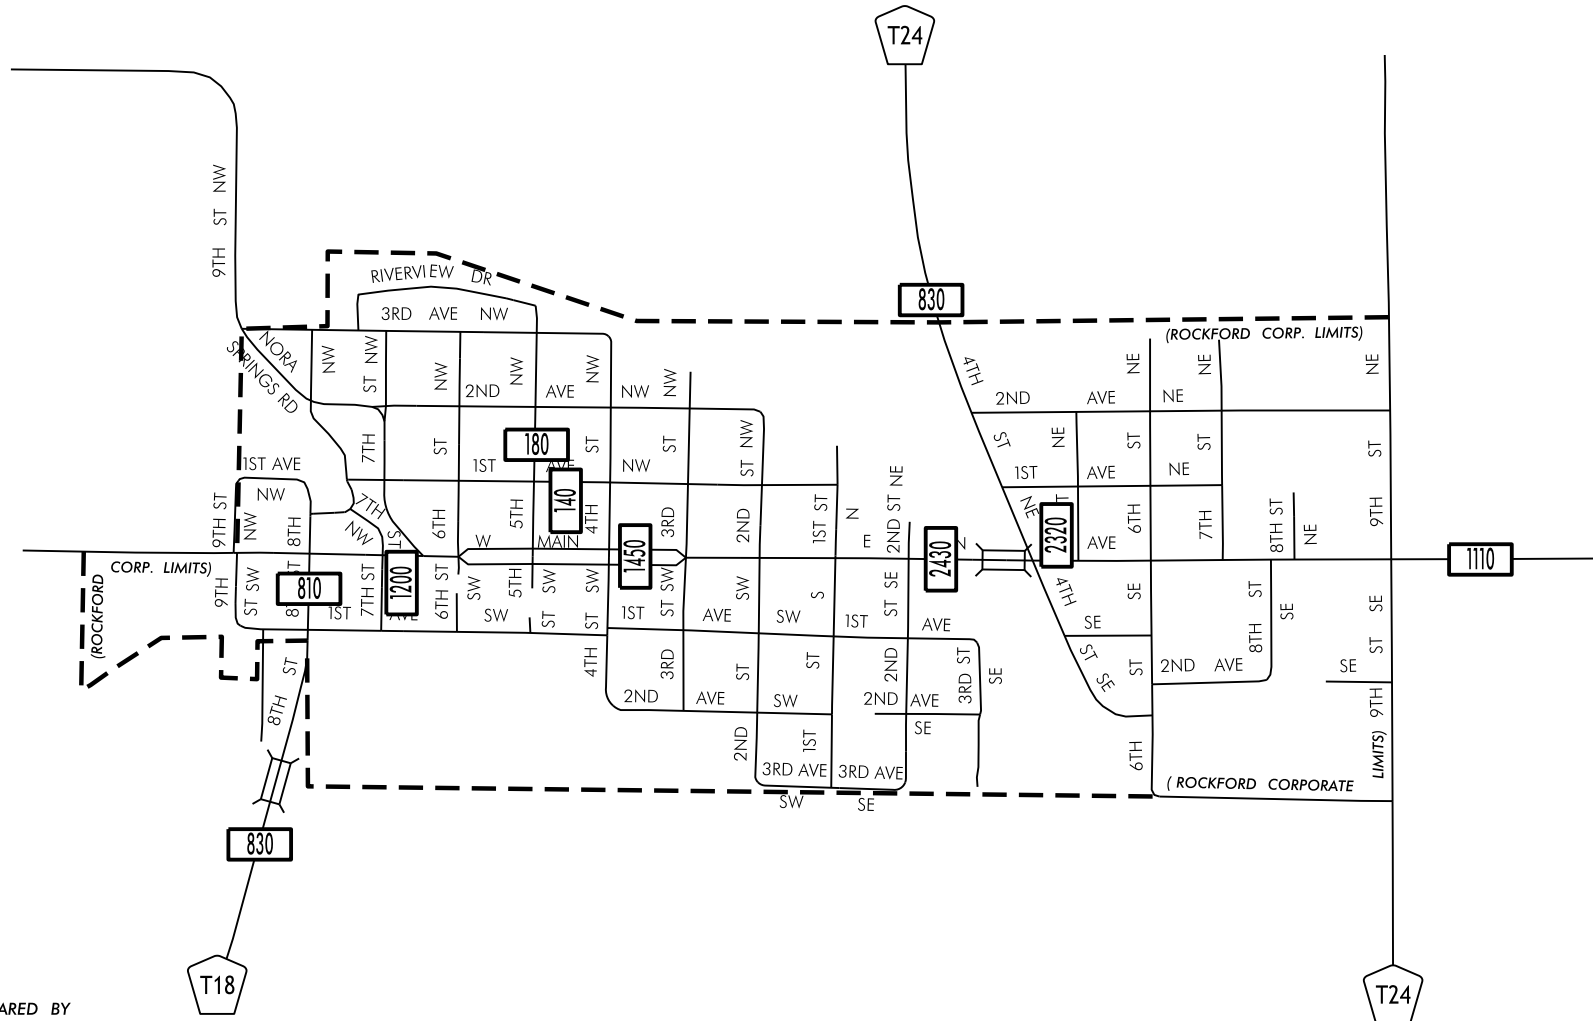

TRAFFIC FLOW MAP OF
ROCKFORD
FLOYD COUNTY
2017 ANNUAL AVERAGE DAILY TRAFFIC

LEGEND

RECORDER ONLY 
 MANUAL COUNT 