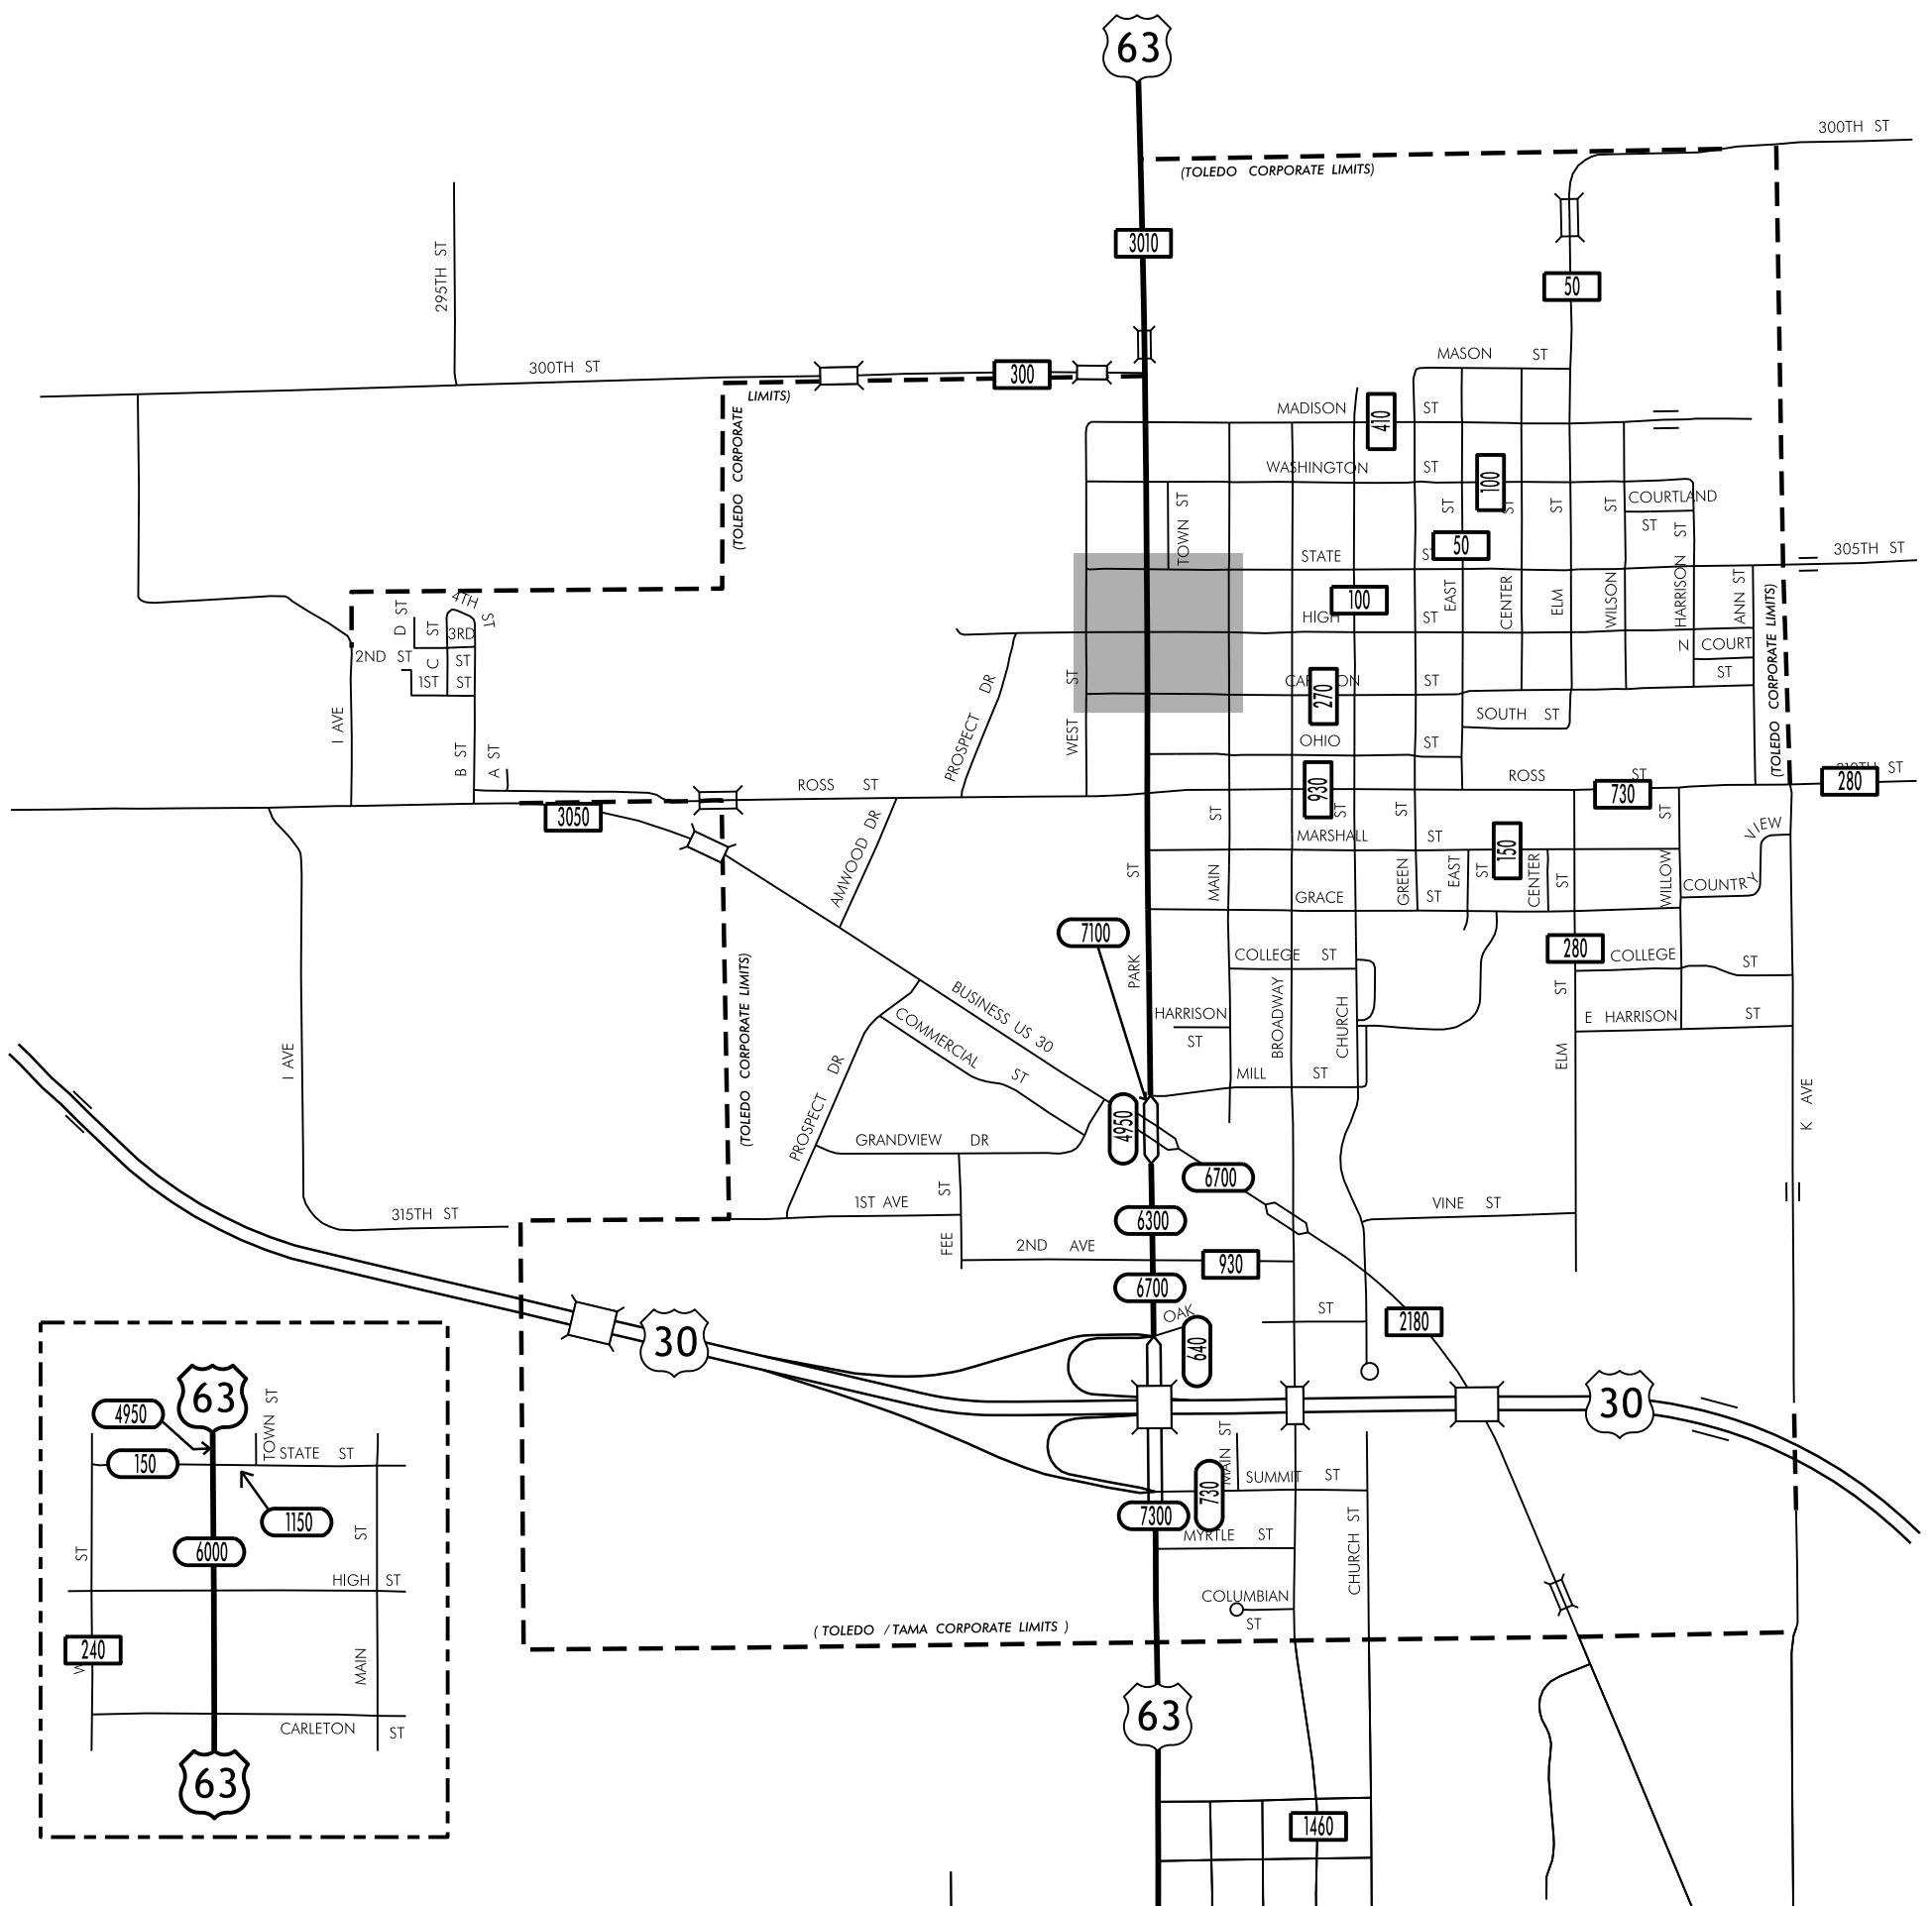

TRAFFIC FLOW MAP OF
TOLEDO
TAMA COUNTY
2017 ANNUAL AVERAGE DAILY TRAFFIC

LEGEND

RECORDER ONLY 
 MANUAL COUNT 