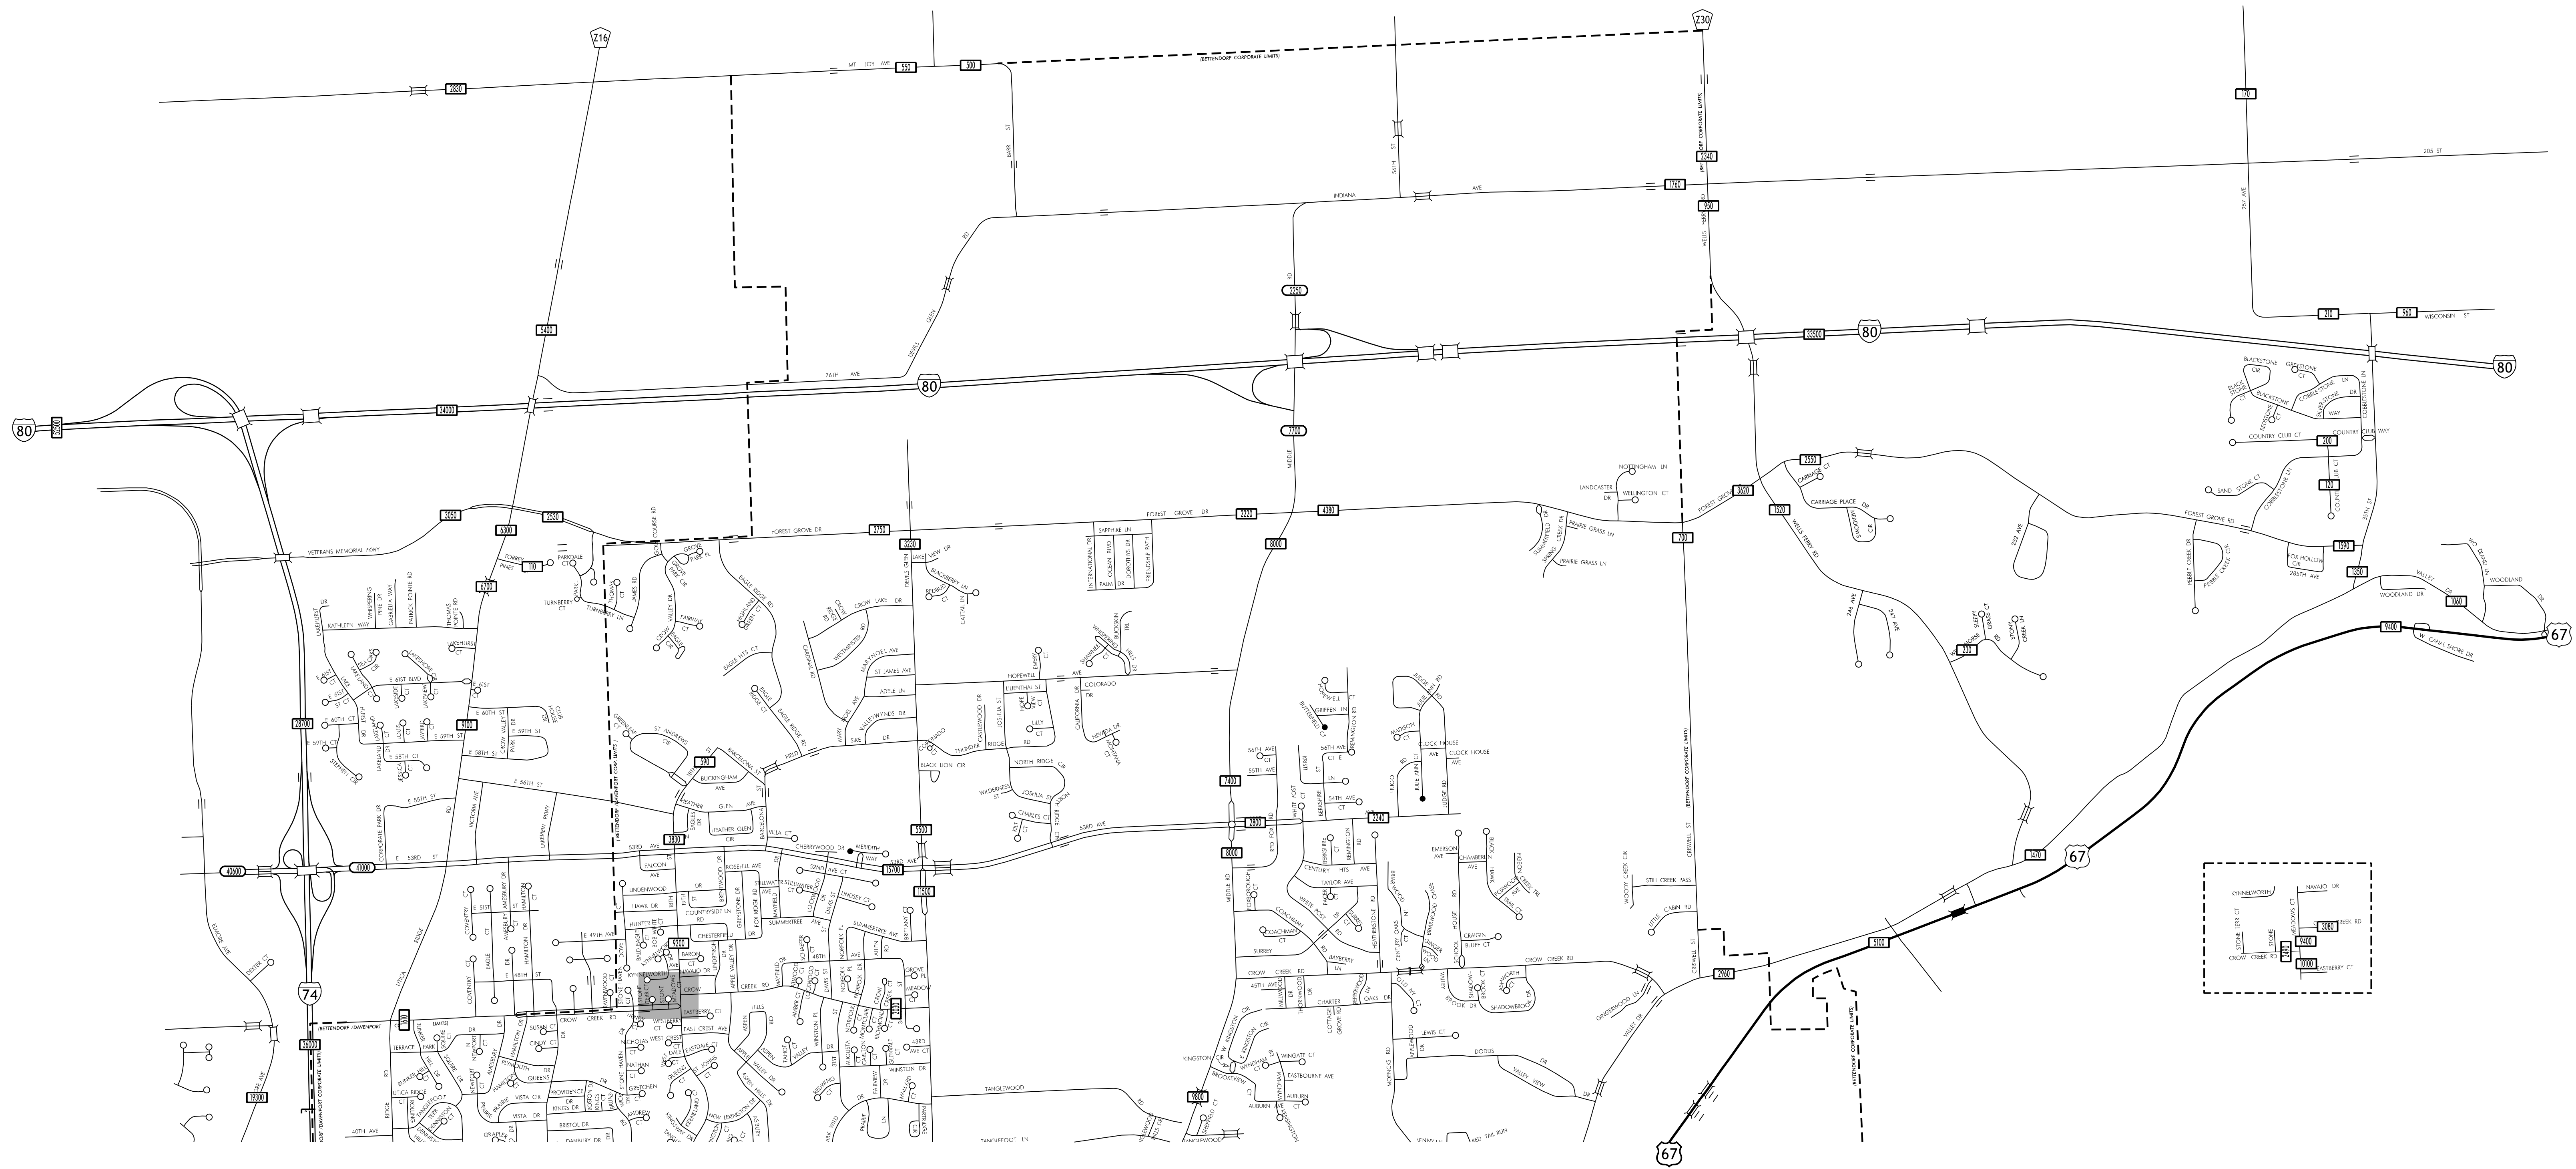

TRAFFIC FLOW MAP OF
BETTENDORF A
SCOTT COUNTY
2018 ANNUAL AVERAGE DAILY TRAFFIC

TRAFFIC FLOW MAP OF
BETTENDORF B
SCOTT COUNTY
2018 ANNUAL AVERAGE DAILY TRAFFIC

INSET 1

INSET 2