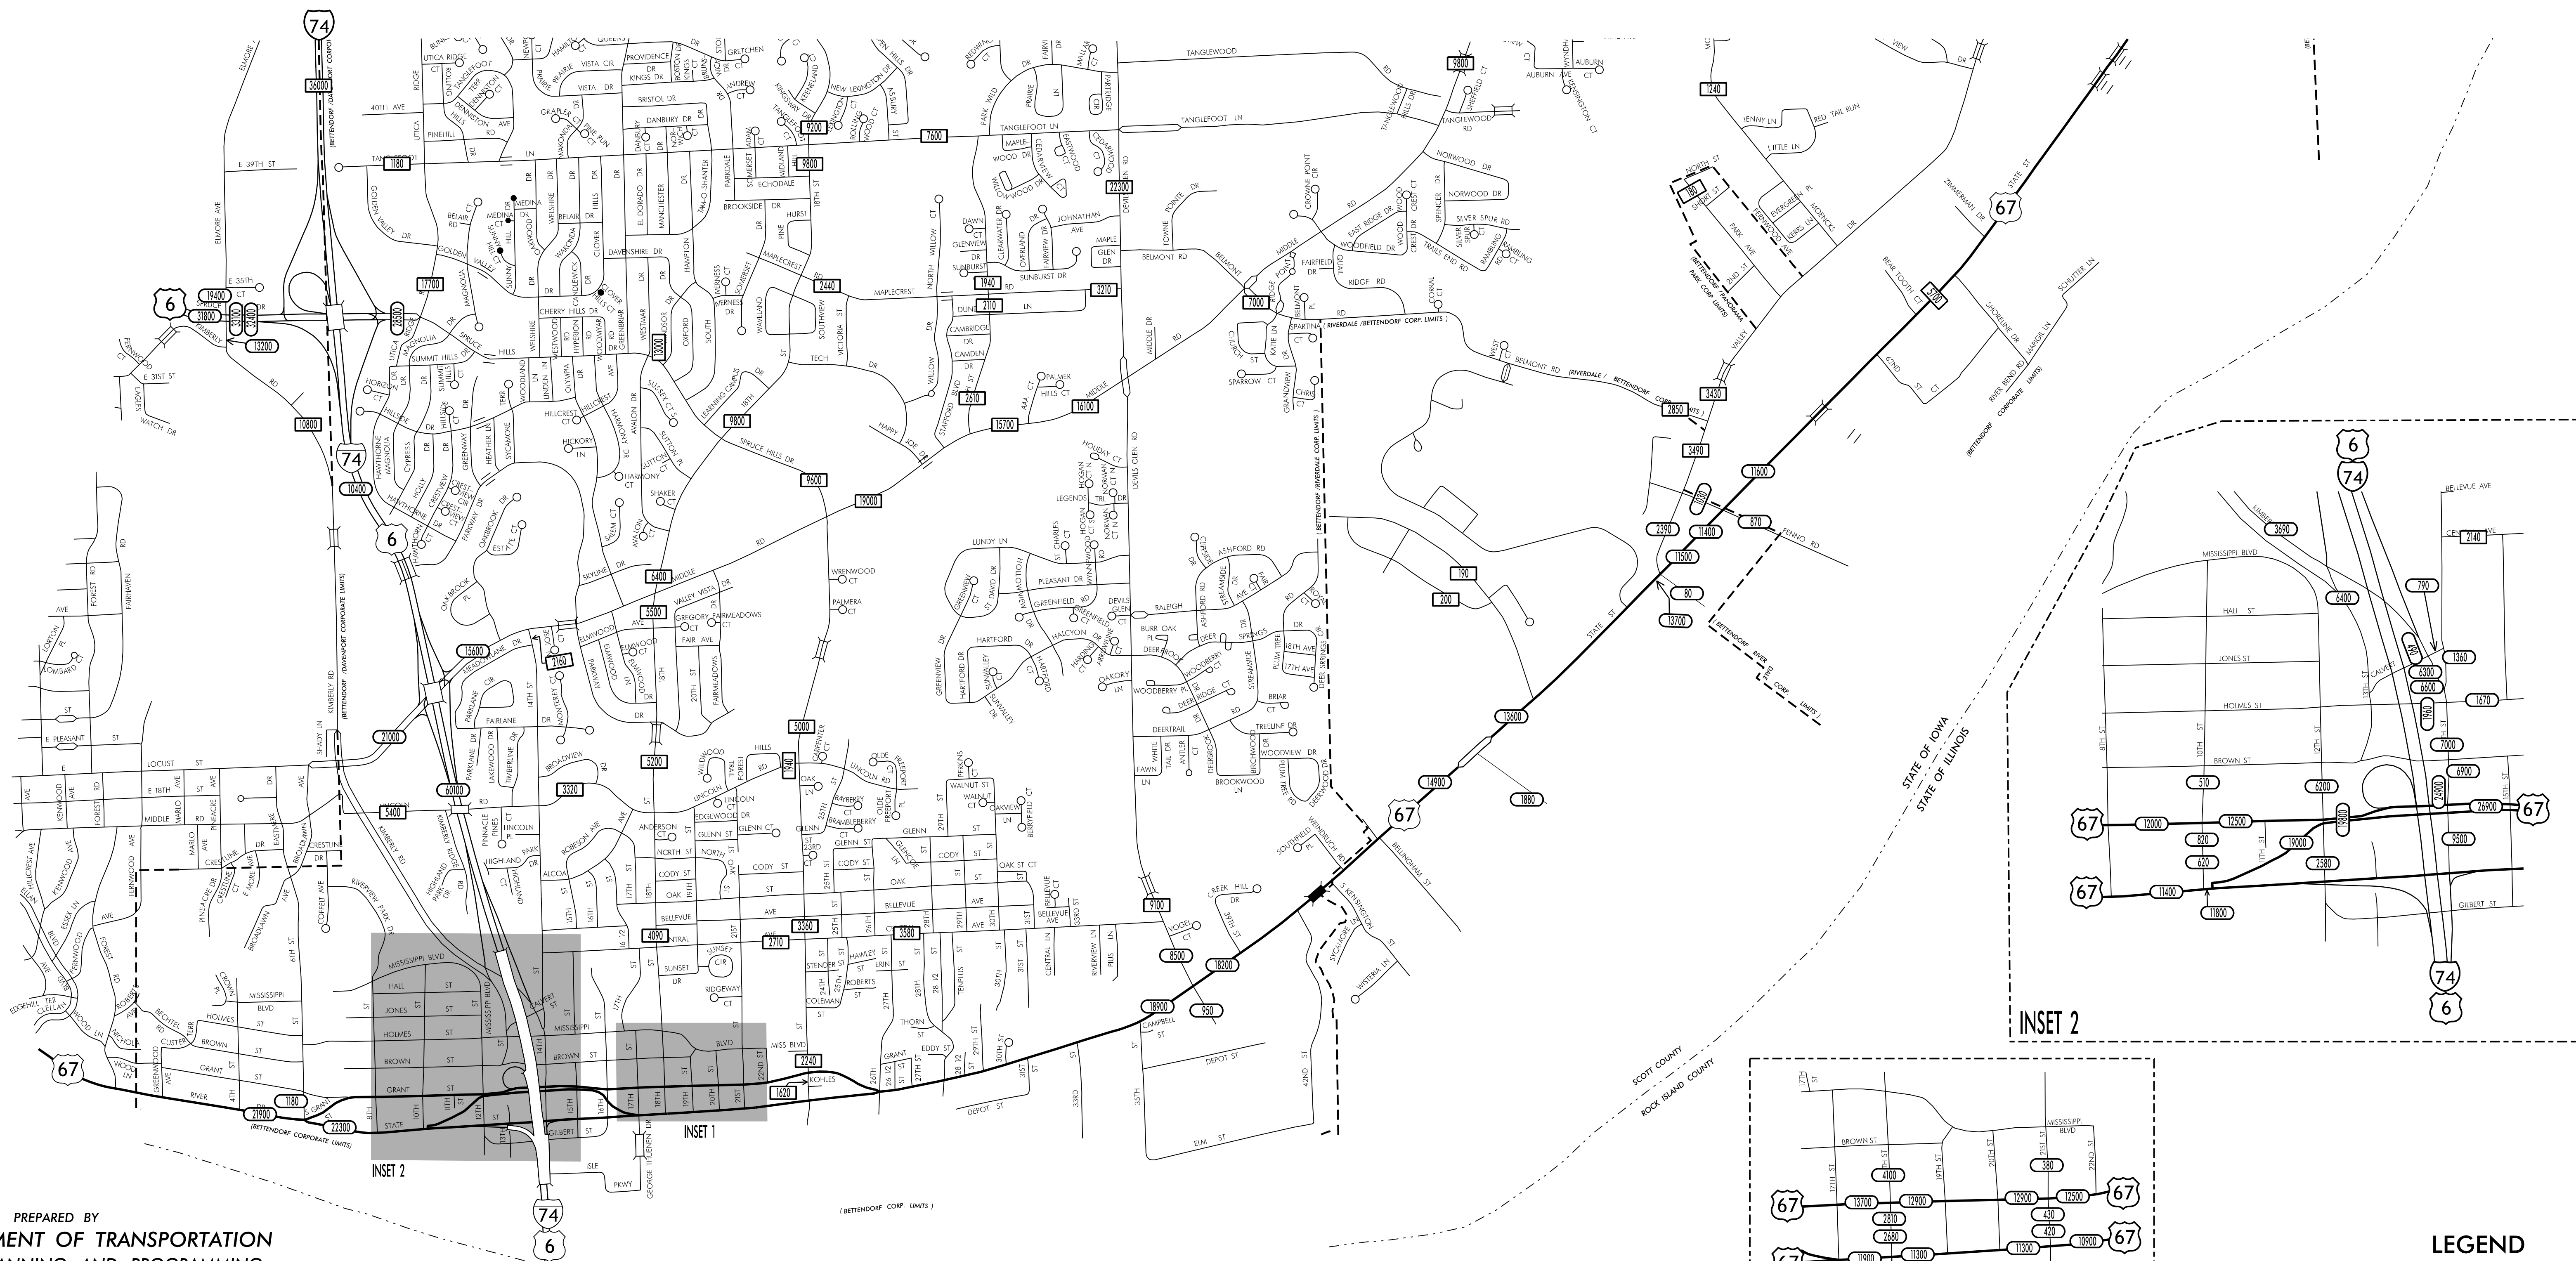

TRAFFIC FLOW MAP OF
BETTENDORF A
SCOTT COUNTY
2018 ANNUAL AVERAGE DAILY TRAFFIC

TRAFFIC FLOW MAP OF
BETTENDORF B
SCOTT COUNTY
2018 ANNUAL AVERAGE DAILY TRAFFIC

INSET 1

INSET 2