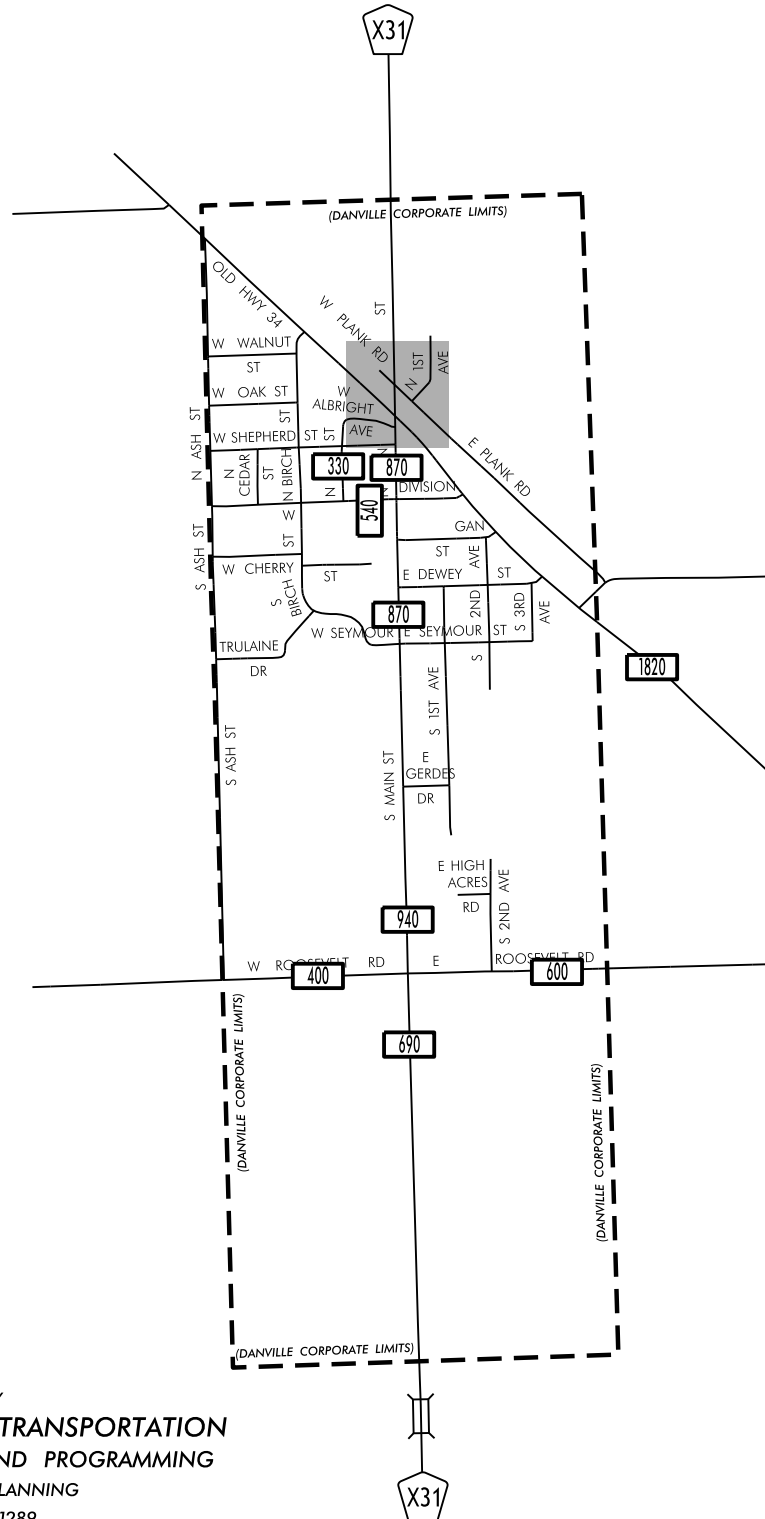

TRAFFIC FLOW MAP OF
DANVILLE

DES MOINES COUNTY

2018 ANNUAL AVERAGE DAILY TRAFFIC

LEGEND

- RECORDER ONLY
- MANUAL COUNT