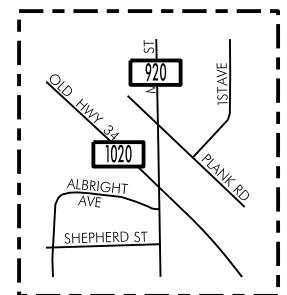

TRAFFIC FLOW MAP OF
DANVILLE

DES MOINES COUNTY

2018 ANNUAL AVERAGE DAILY TRAFFIC

LEGEND

- RECORDER ONLY
- MANUAL COUNT