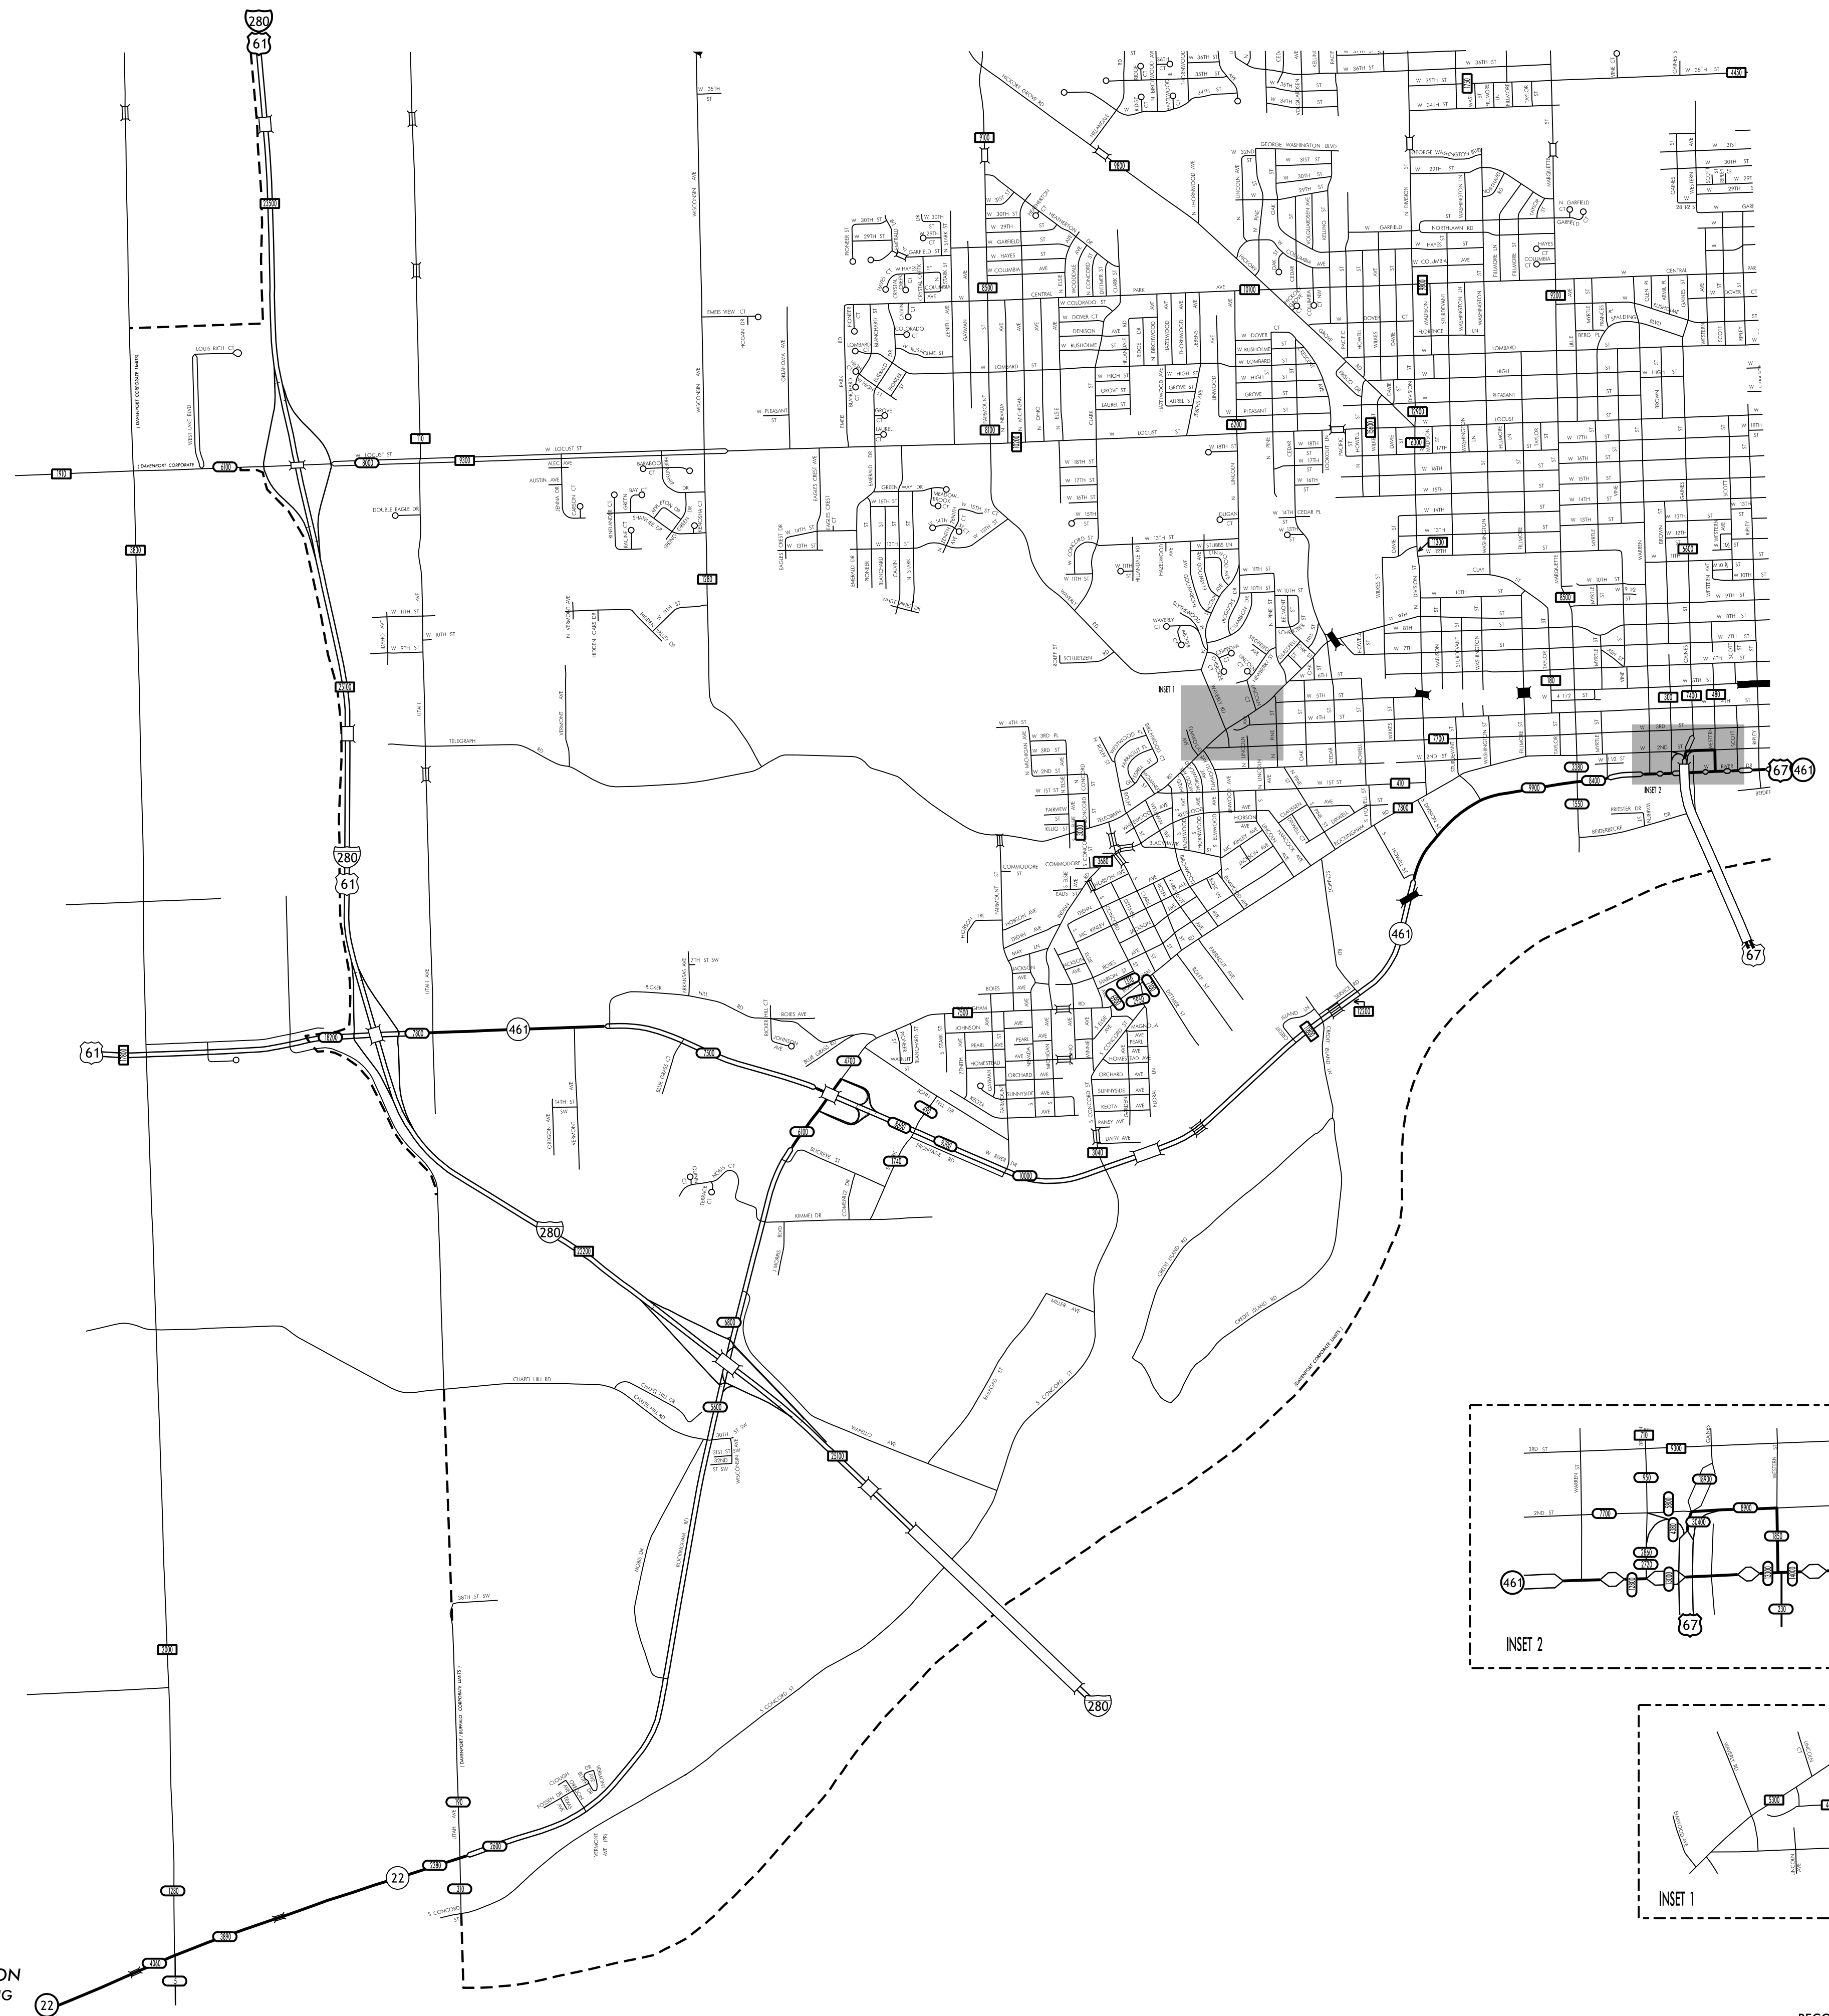

TRAFFIC FLOW MAP OF  
**DAVENPORT A**  
**SCOTT COUNTY**  
**2018 ANNUAL AVERAGE DAILY TRAFFIC**

TRAFFIC FLOW MAP OF  
**DAVENPORT B**  
**SCOTT COUNTY**  
**2018 ANNUAL AVERAGE DAILY TRAFFIC**

TRAFFIC FLOW MAP OF  
**DAVENPORT D**  
**SCOTT COUNTY**  
 2018 ANNUAL AVERAGE DAILY TRAFFIC