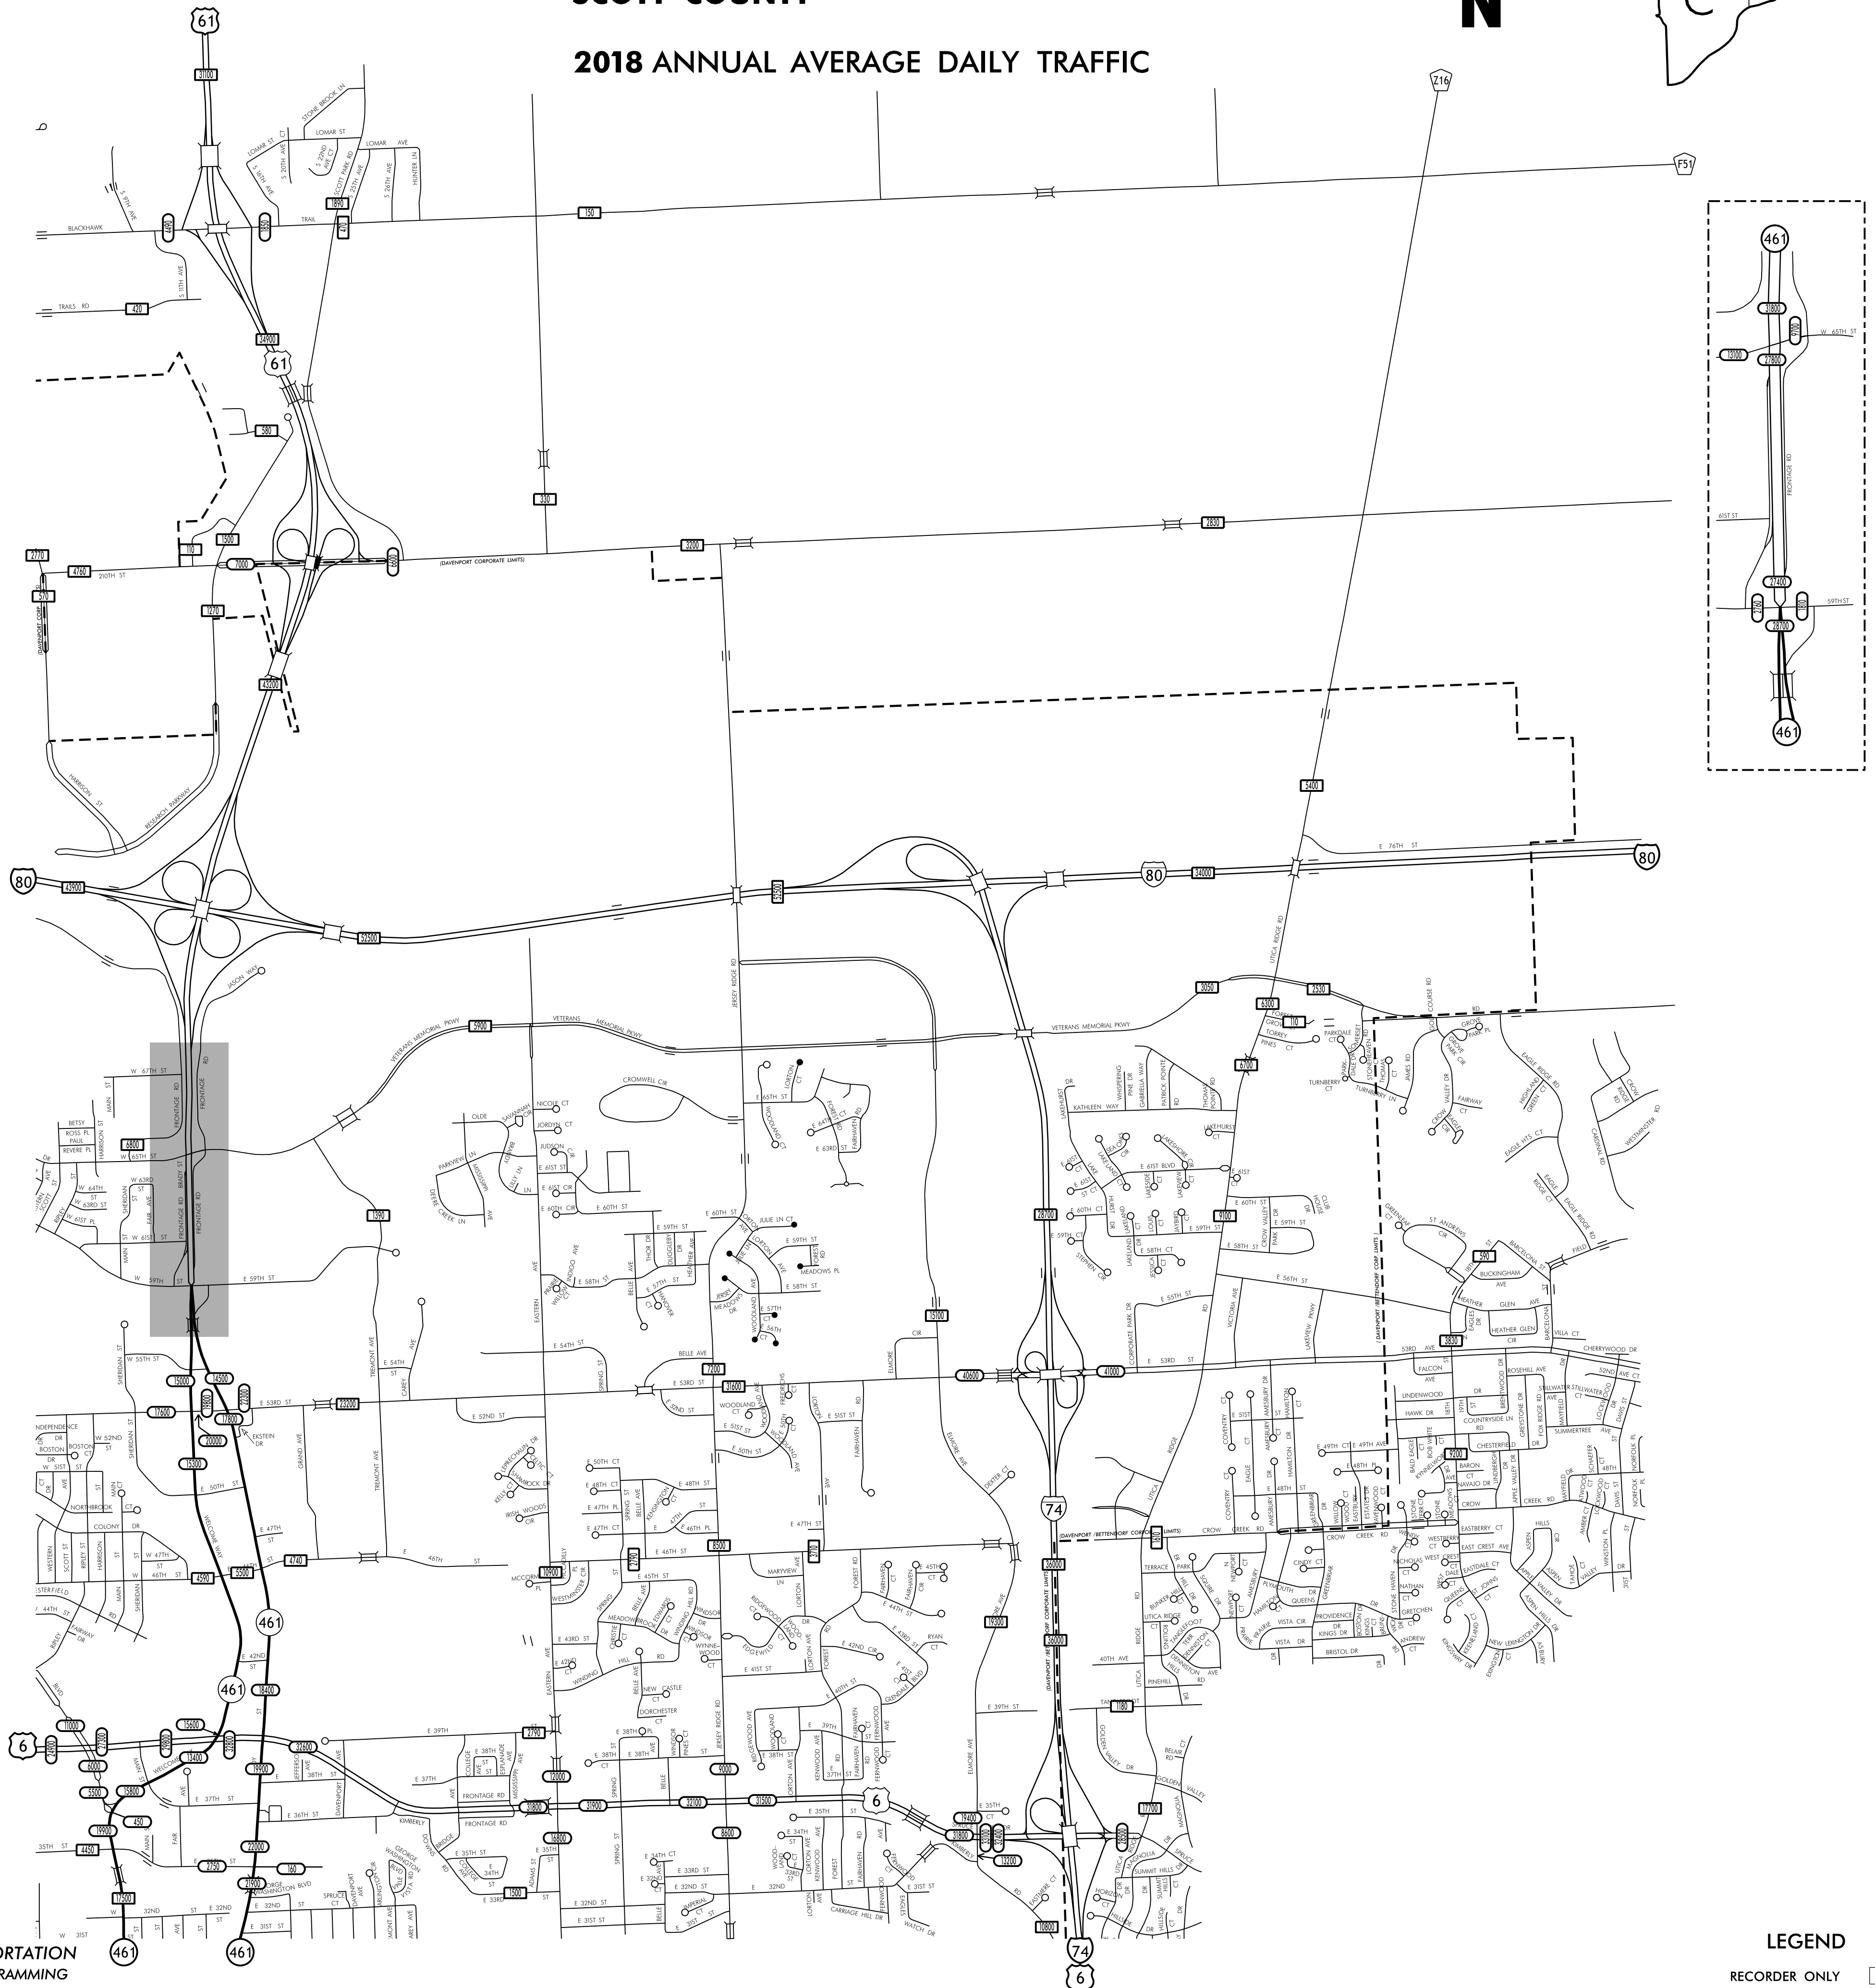

TRAFFIC FLOW MAP OF  
**DAVENPORT A**  
**SCOTT COUNTY**  
**2018 ANNUAL AVERAGE DAILY TRAFFIC**

TRAFFIC FLOW MAP OF  
**DAVENPORT B**  
**SCOTT COUNTY**  
**2018 ANNUAL AVERAGE DAILY TRAFFIC**

TRAFFIC FLOW MAP OF  
**DAVENPORT D**  
**SCOTT COUNTY**  
 2018 ANNUAL AVERAGE DAILY TRAFFIC