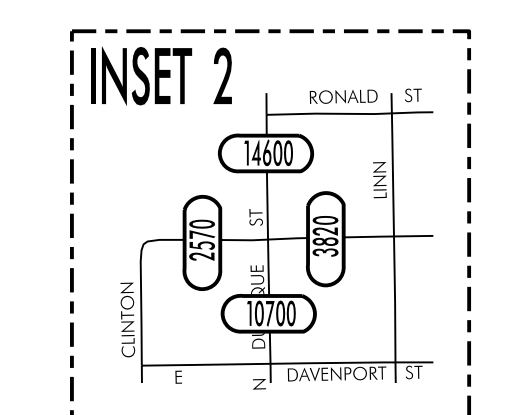

TRAFFIC FLOW MAP OF
IOWA CITY A
JOHNSON COUNTY
2018 ANNUAL AVERAGE DAILY TRAFFIC

TRAFFIC FLOW MAP OF
IOWA CITY B
JOHNSON COUNTY
 2018 ANNUAL AVERAGE DAILY TRAFFIC

TRAFFIC FLOW MAP OF
IOWA CITY C
JOHNSON COUNTY
 2018 ANNUAL AVERAGE DAILY TRAFFIC

TRAFFIC FLOW MAP OF
IOWA CITY D
JOHNSON COUNTY
 2018 ANNUAL AVERAGE DAILY TRAFFIC