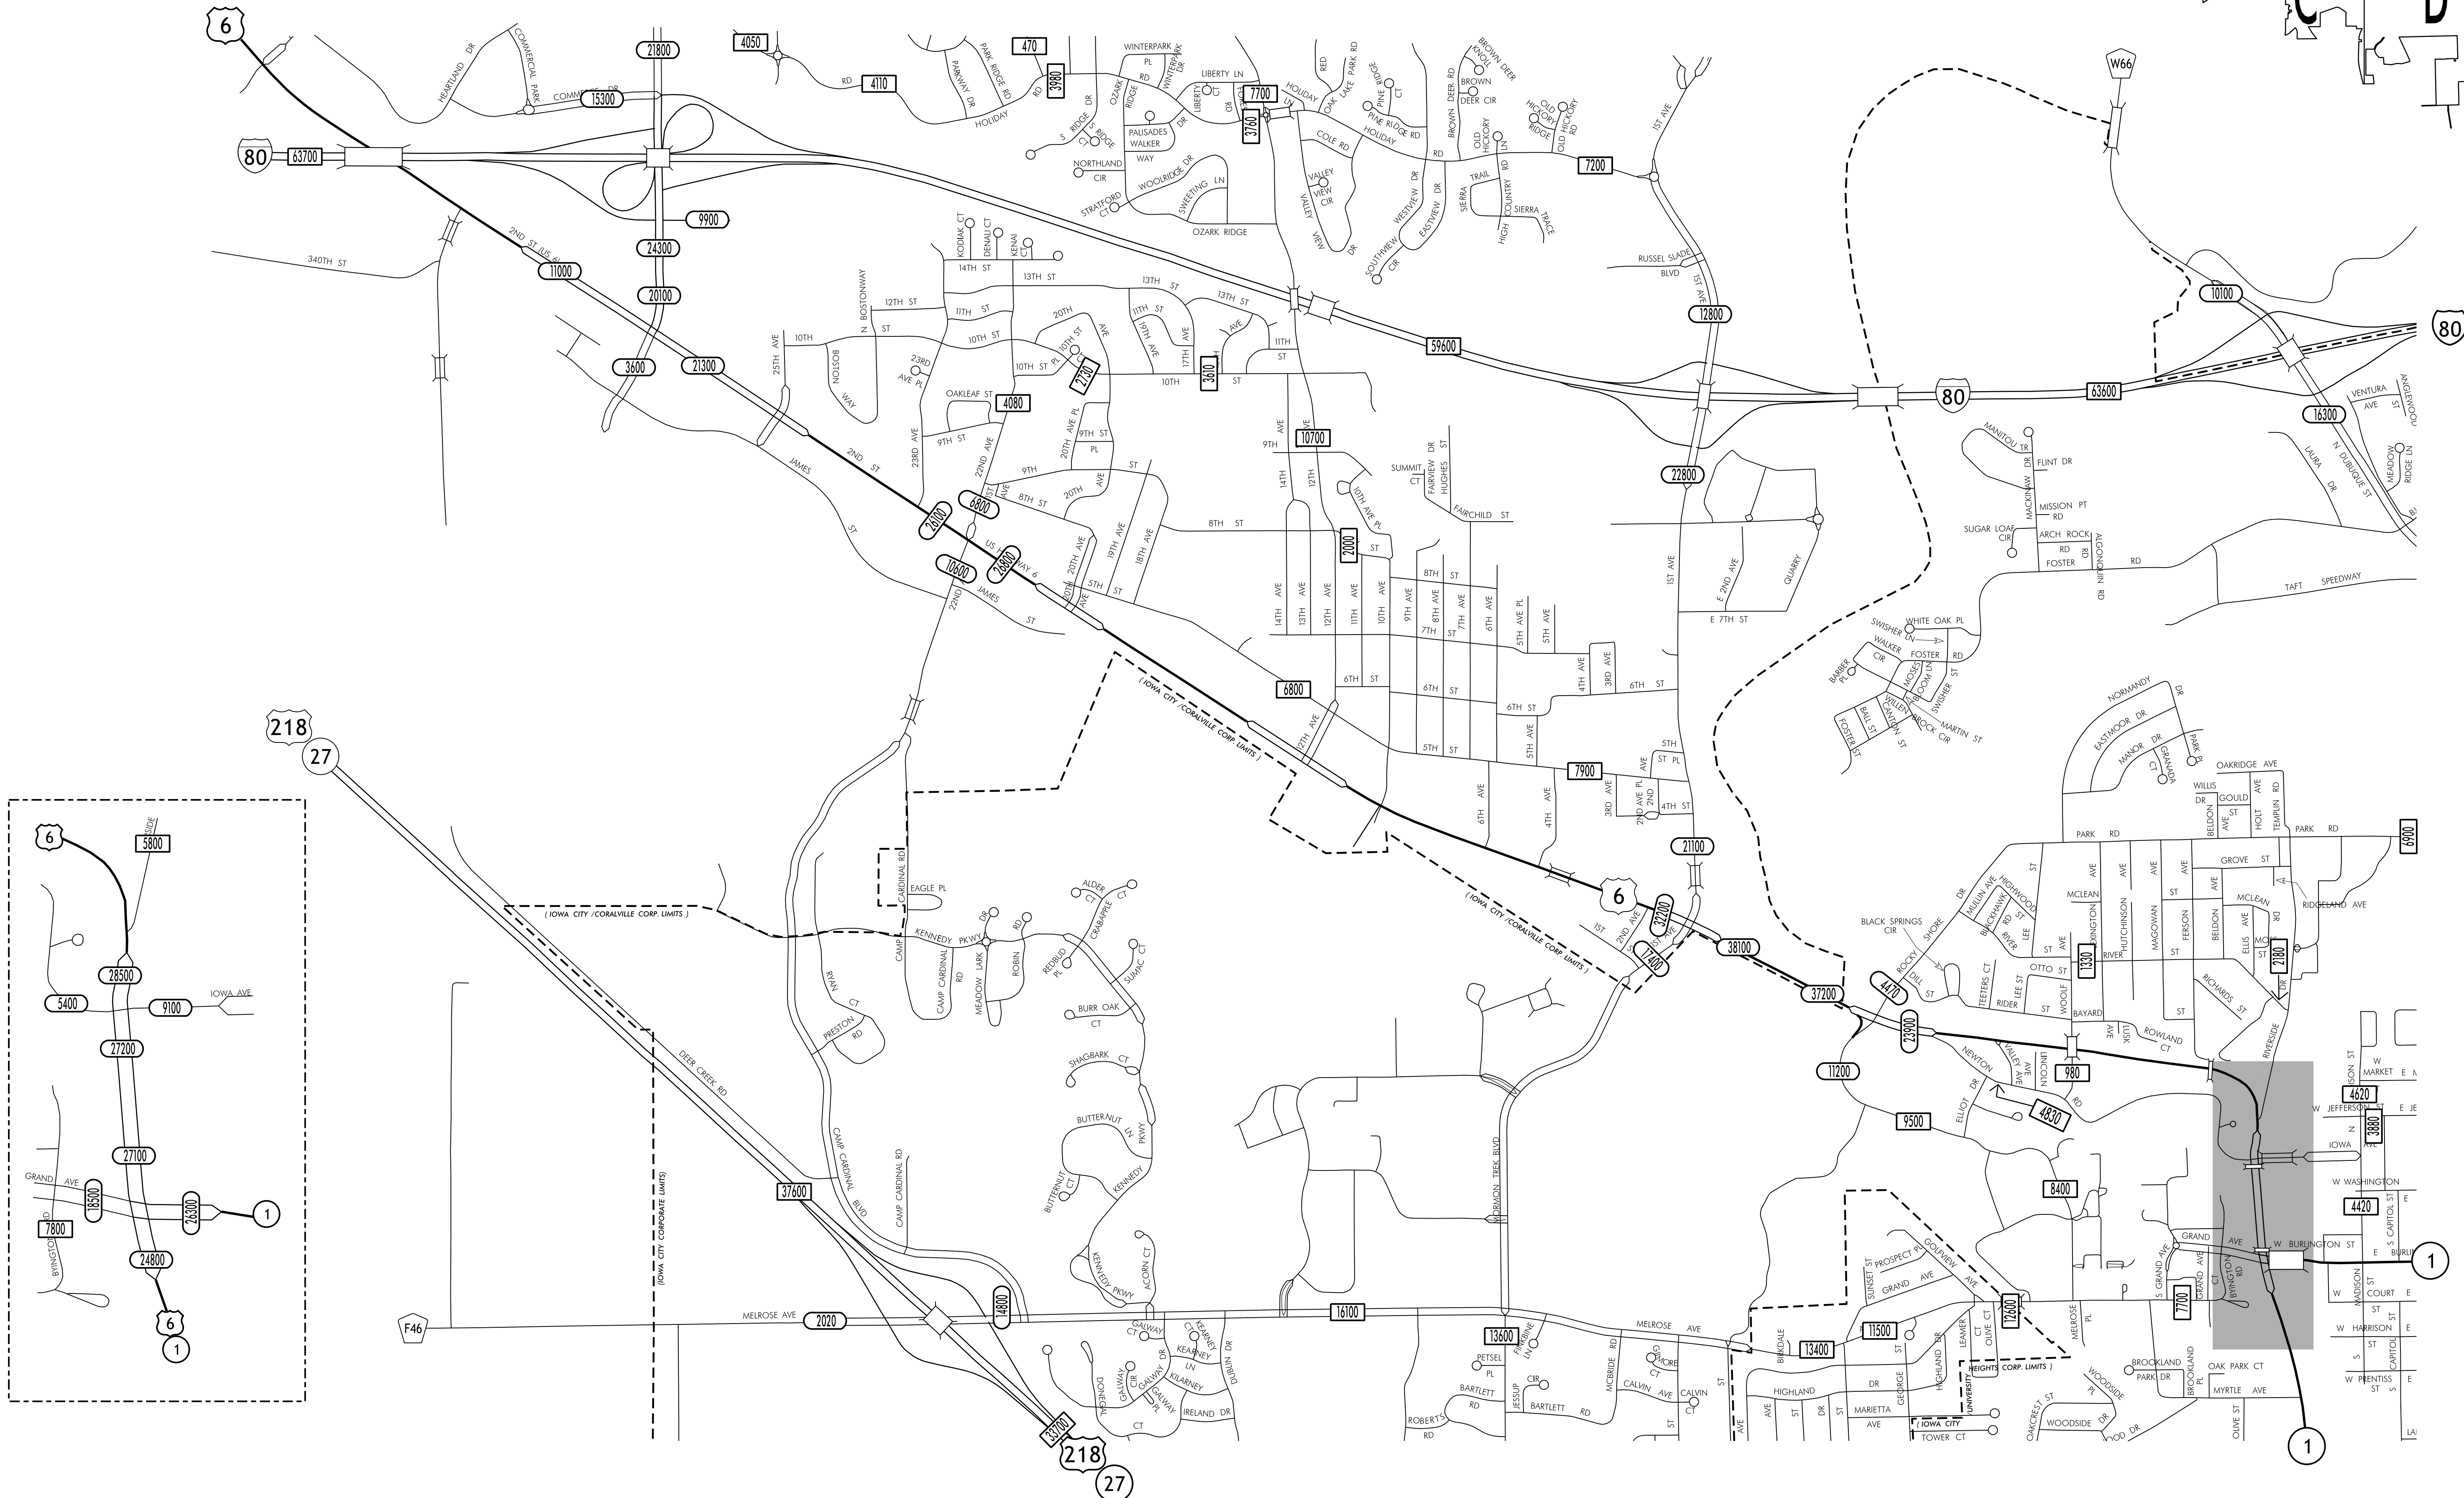

TRAFFIC FLOW MAP OF
IOWA CITY A
JOHNSON COUNTY
2018 ANNUAL AVERAGE DAILY TRAFFIC

TRAFFIC FLOW MAP OF
IOWA CITY B
JOHNSON COUNTY
 2018 ANNUAL AVERAGE DAILY TRAFFIC

TRAFFIC FLOW MAP OF
IOWA CITY C
JOHNSON COUNTY
 2018 ANNUAL AVERAGE DAILY TRAFFIC

TRAFFIC FLOW MAP OF
IOWA CITY D
JOHNSON COUNTY
 2018 ANNUAL AVERAGE DAILY TRAFFIC