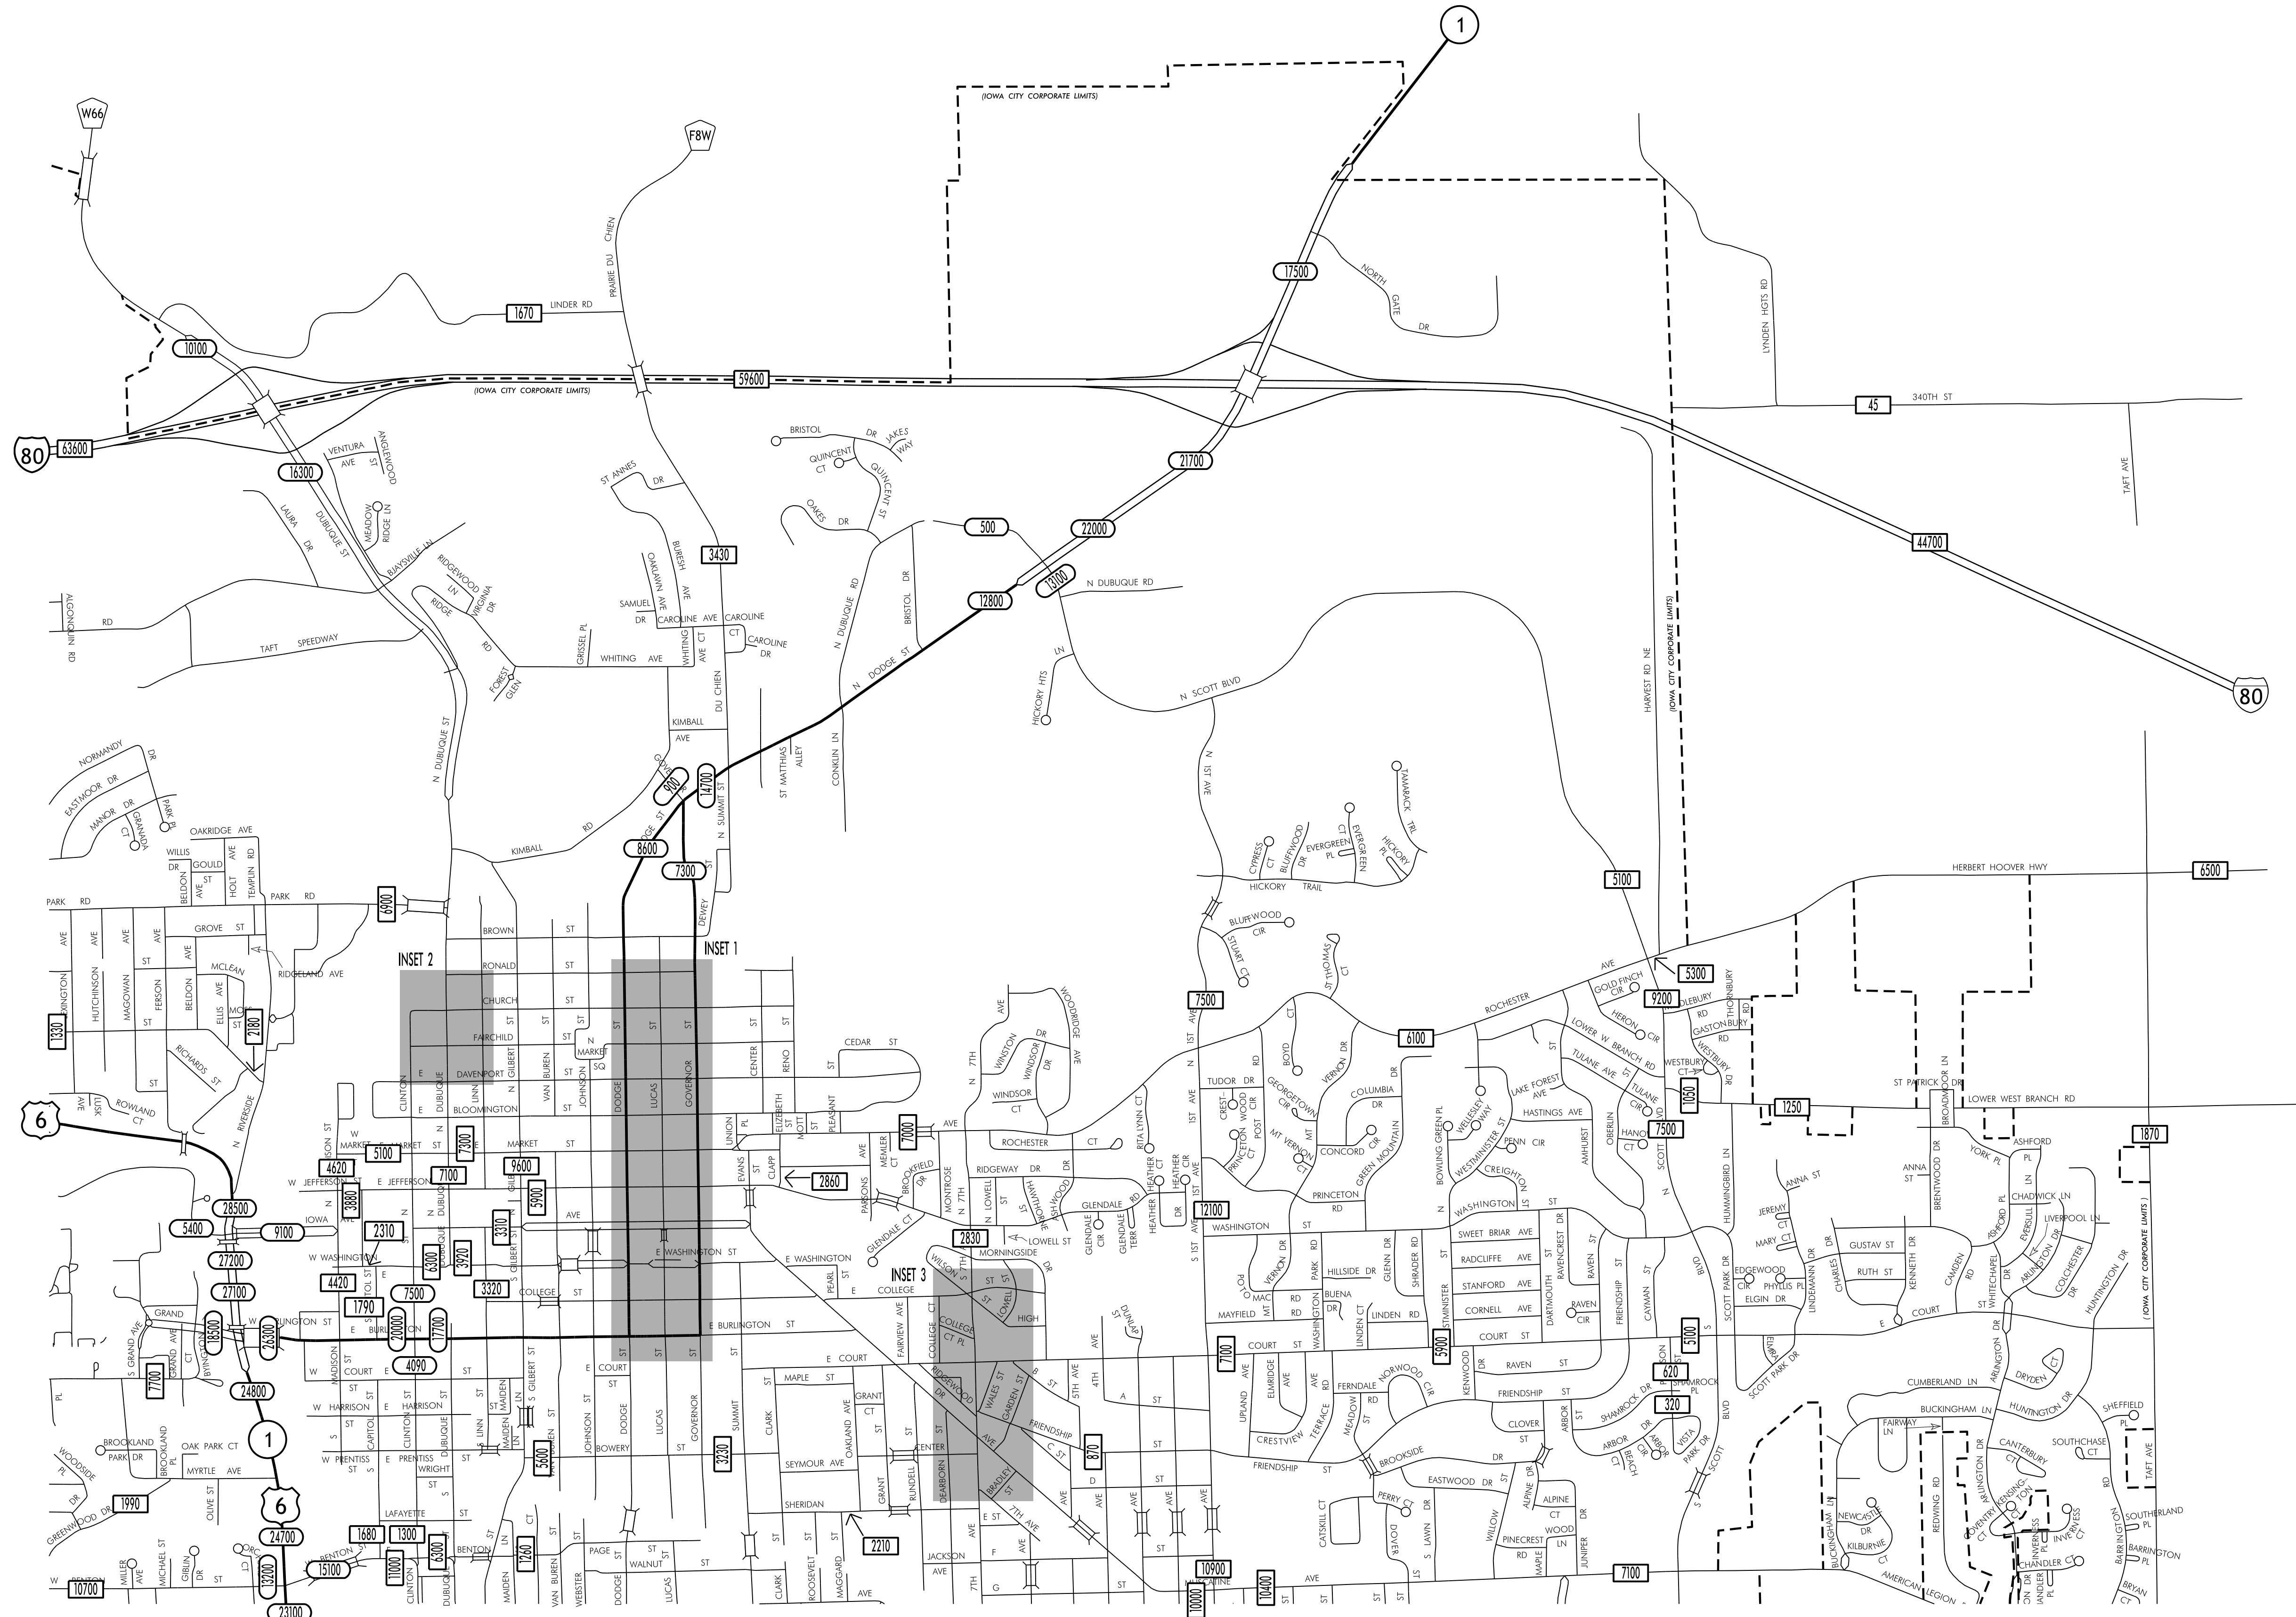

TRAFFIC FLOW MAP OF
IOWA CITY A
JOHNSON COUNTY
2018 ANNUAL AVERAGE DAILY TRAFFIC

TRAFFIC FLOW MAP OF
IOWA CITY B
JOHNSON COUNTY
 2018 ANNUAL AVERAGE DAILY TRAFFIC

TRAFFIC FLOW MAP OF
IOWA CITY C
JOHNSON COUNTY
 2018 ANNUAL AVERAGE DAILY TRAFFIC

TRAFFIC FLOW MAP OF
IOWA CITY D
JOHNSON COUNTY
 2018 ANNUAL AVERAGE DAILY TRAFFIC