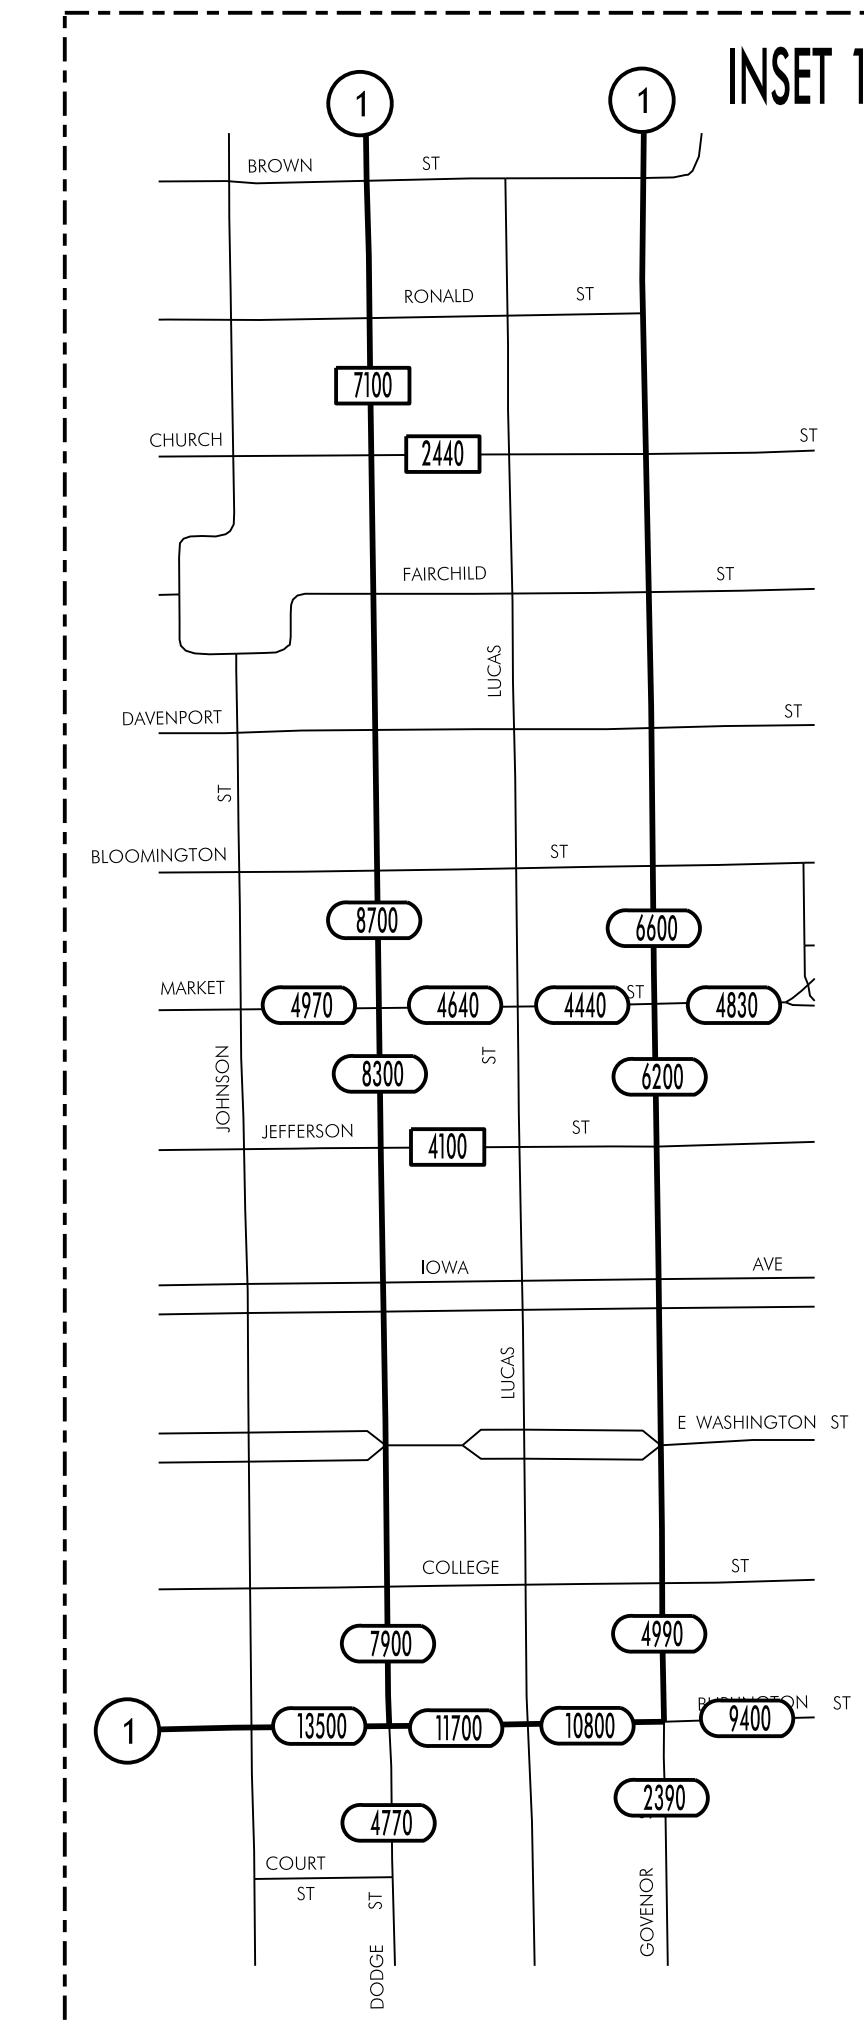

TRAFFIC FLOW MAP OF
IOWA CITY A
JOHNSON COUNTY
2018 ANNUAL AVERAGE DAILY TRAFFIC

TRAFFIC FLOW MAP OF
IOWA CITY B
JOHNSON COUNTY
 2018 ANNUAL AVERAGE DAILY TRAFFIC

TRAFFIC FLOW MAP OF
IOWA CITY C
JOHNSON COUNTY
 2018 ANNUAL AVERAGE DAILY TRAFFIC

TRAFFIC FLOW MAP OF
IOWA CITY D
JOHNSON COUNTY
 2018 ANNUAL AVERAGE DAILY TRAFFIC