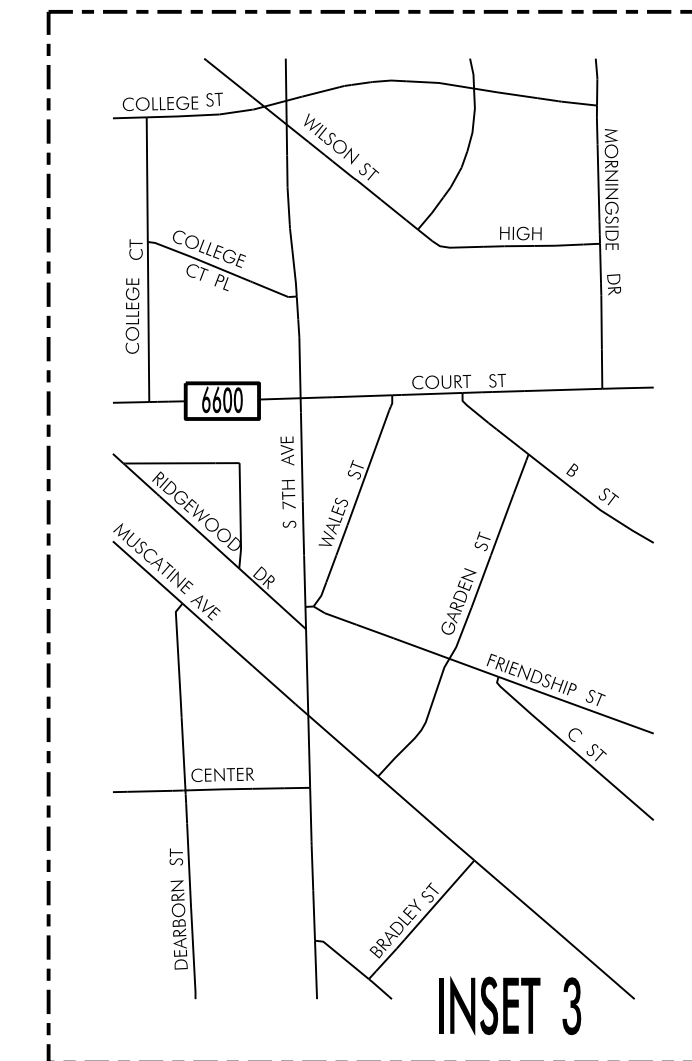

TRAFFIC FLOW MAP OF
IOWA CITY A
JOHNSON COUNTY
2018 ANNUAL AVERAGE DAILY TRAFFIC

TRAFFIC FLOW MAP OF
IOWA CITY B
JOHNSON COUNTY
 2018 ANNUAL AVERAGE DAILY TRAFFIC

TRAFFIC FLOW MAP OF
IOWA CITY C
JOHNSON COUNTY
 2018 ANNUAL AVERAGE DAILY TRAFFIC

TRAFFIC FLOW MAP OF
IOWA CITY D
JOHNSON COUNTY
 2018 ANNUAL AVERAGE DAILY TRAFFIC