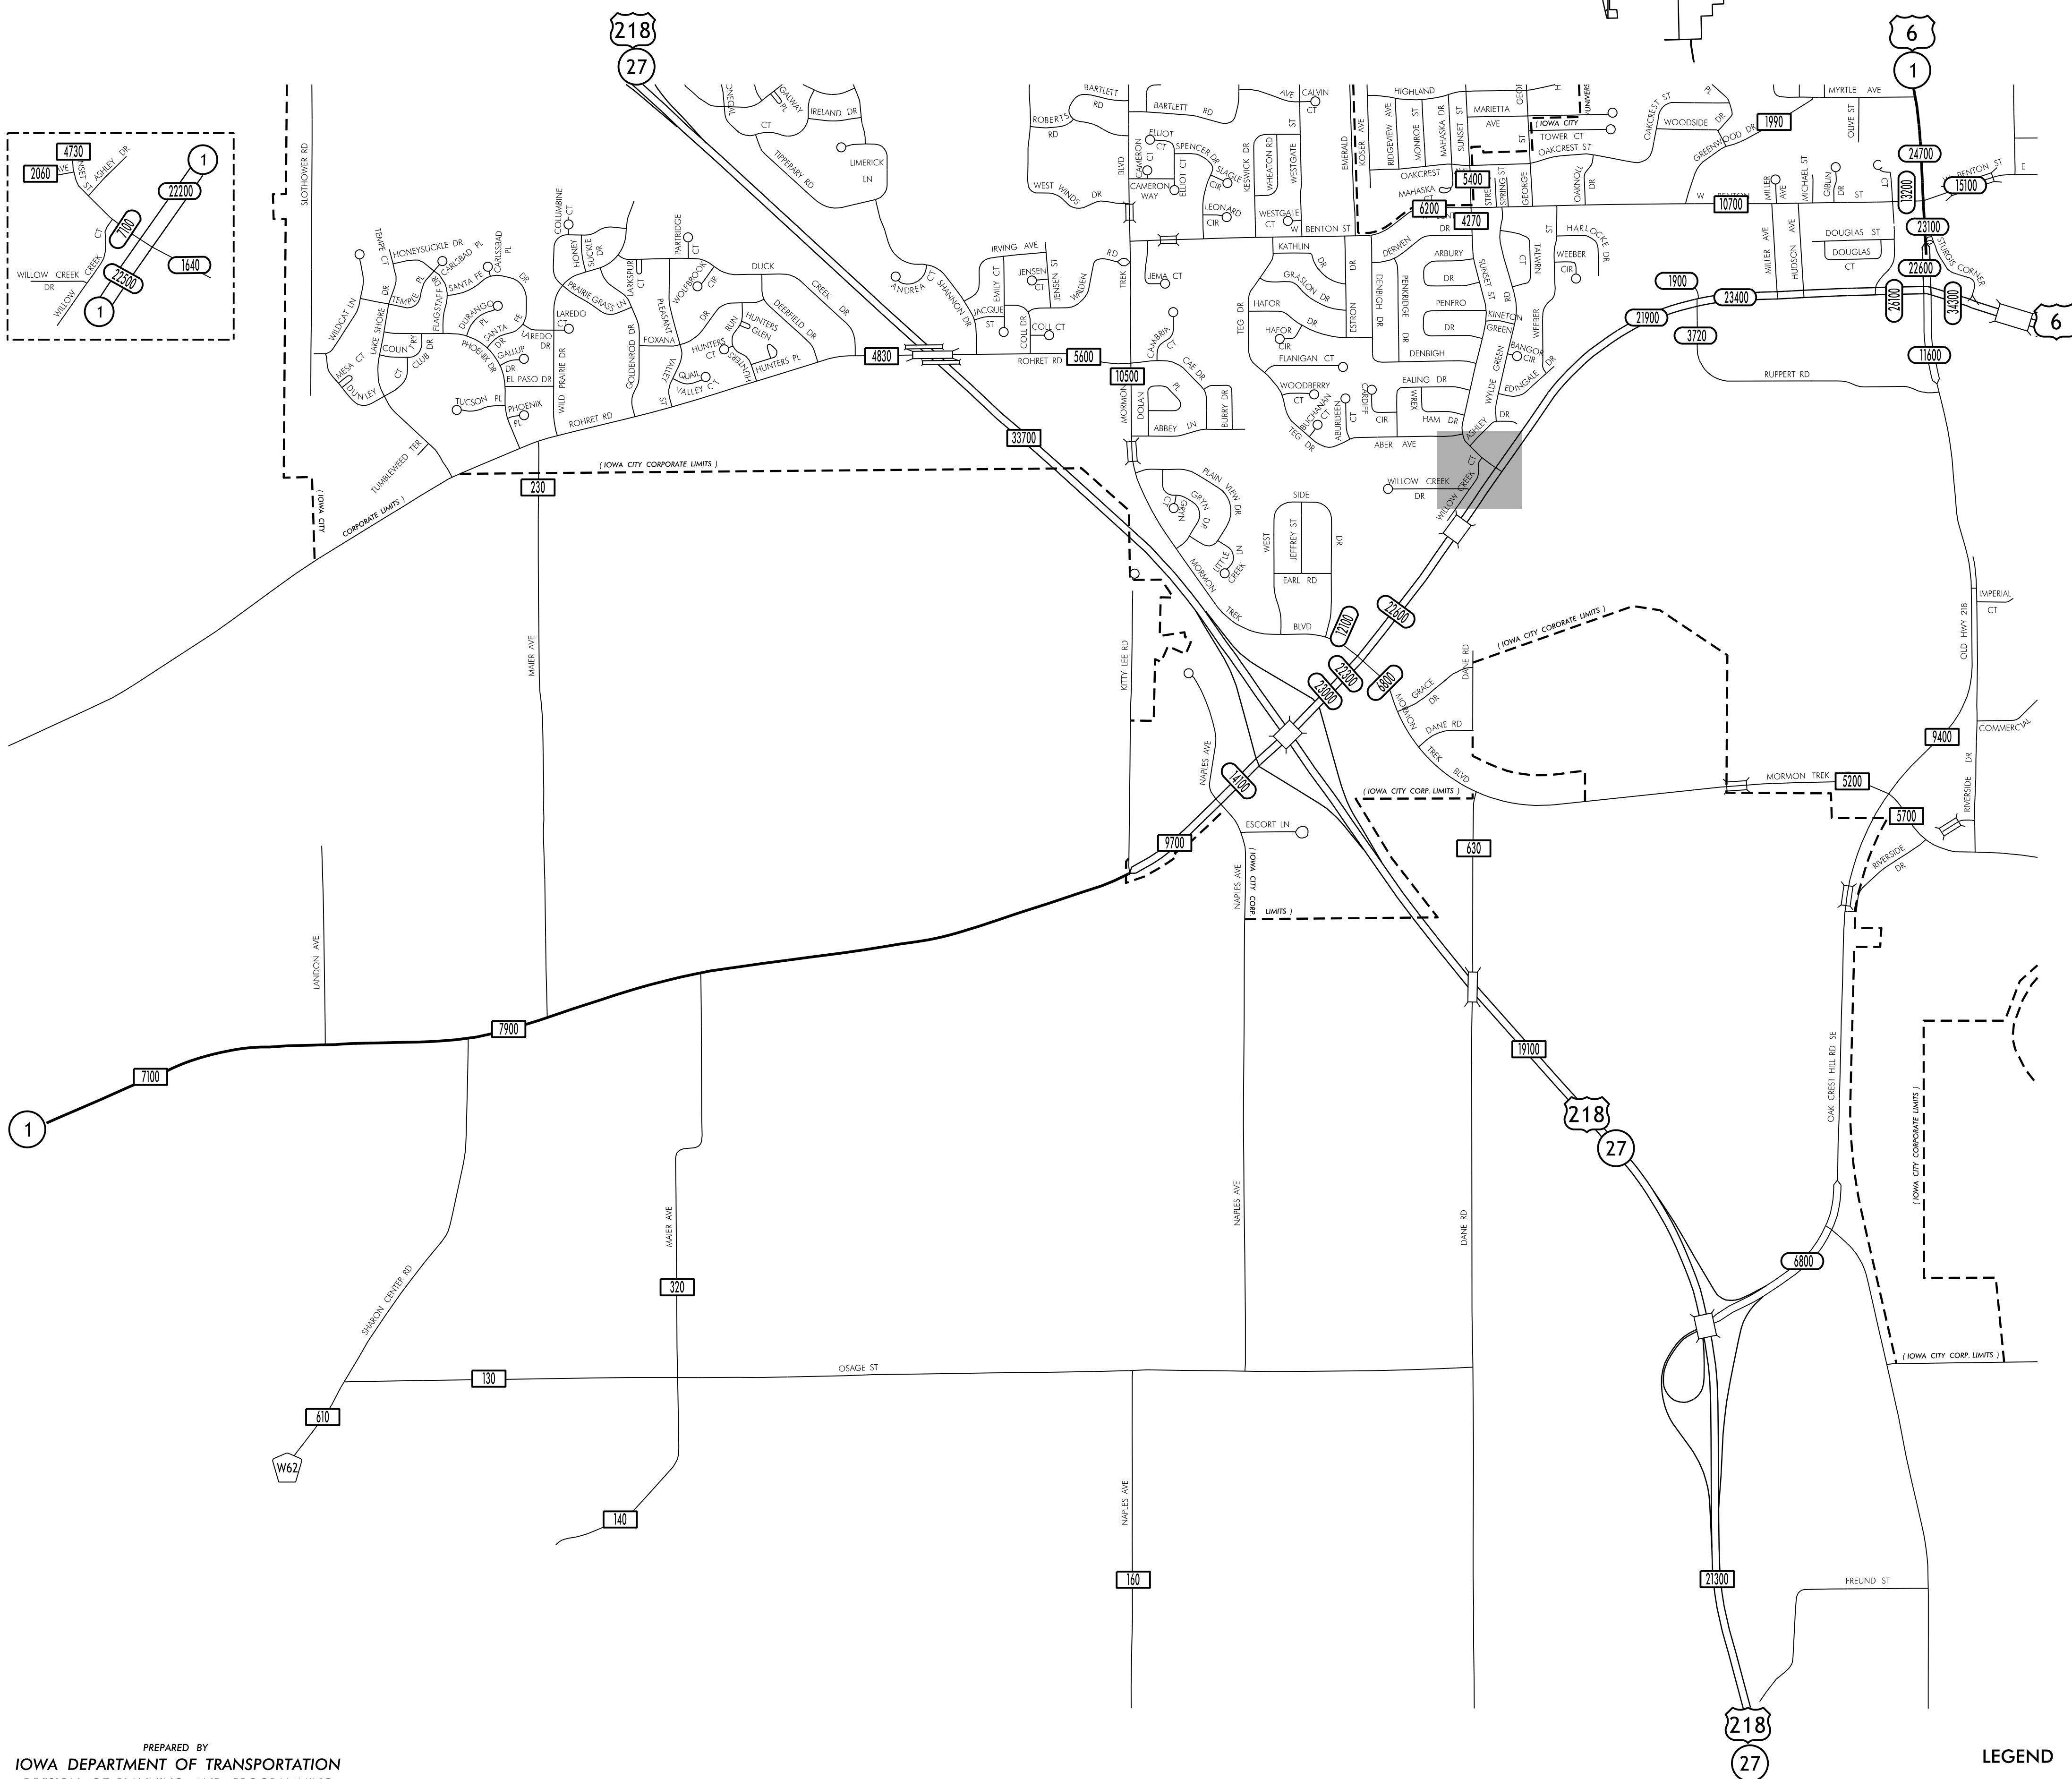

TRAFFIC FLOW MAP OF
IOWA CITY A
JOHNSON COUNTY
2018 ANNUAL AVERAGE DAILY TRAFFIC

TRAFFIC FLOW MAP OF
IOWA CITY B
JOHNSON COUNTY
 2018 ANNUAL AVERAGE DAILY TRAFFIC

TRAFFIC FLOW MAP OF
IOWA CITY C
JOHNSON COUNTY
 2018 ANNUAL AVERAGE DAILY TRAFFIC

TRAFFIC FLOW MAP OF
IOWA CITY D
JOHNSON COUNTY
 2018 ANNUAL AVERAGE DAILY TRAFFIC