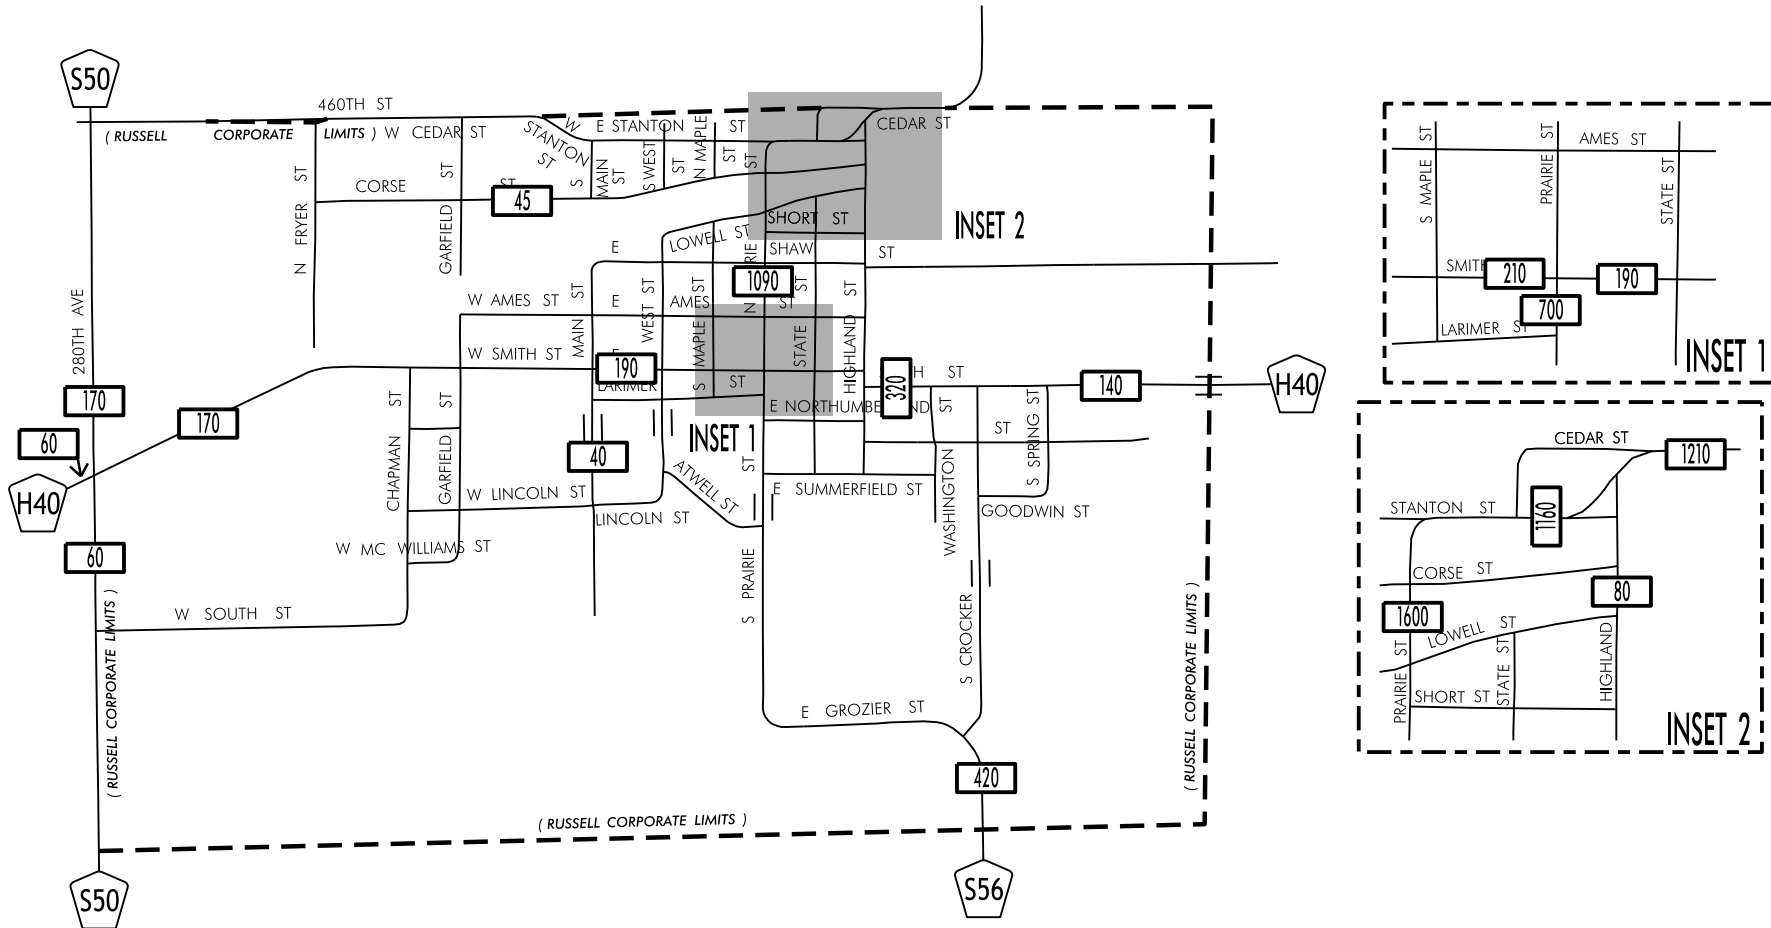

TRAFFIC FLOW MAP OF  
**RUSSELL**

**LUCAS COUNTY**

**2018 ANNUAL AVERAGE DAILY TRAFFIC**

**LEGEND**

- RECORDER ONLY
- MANUAL COUNT