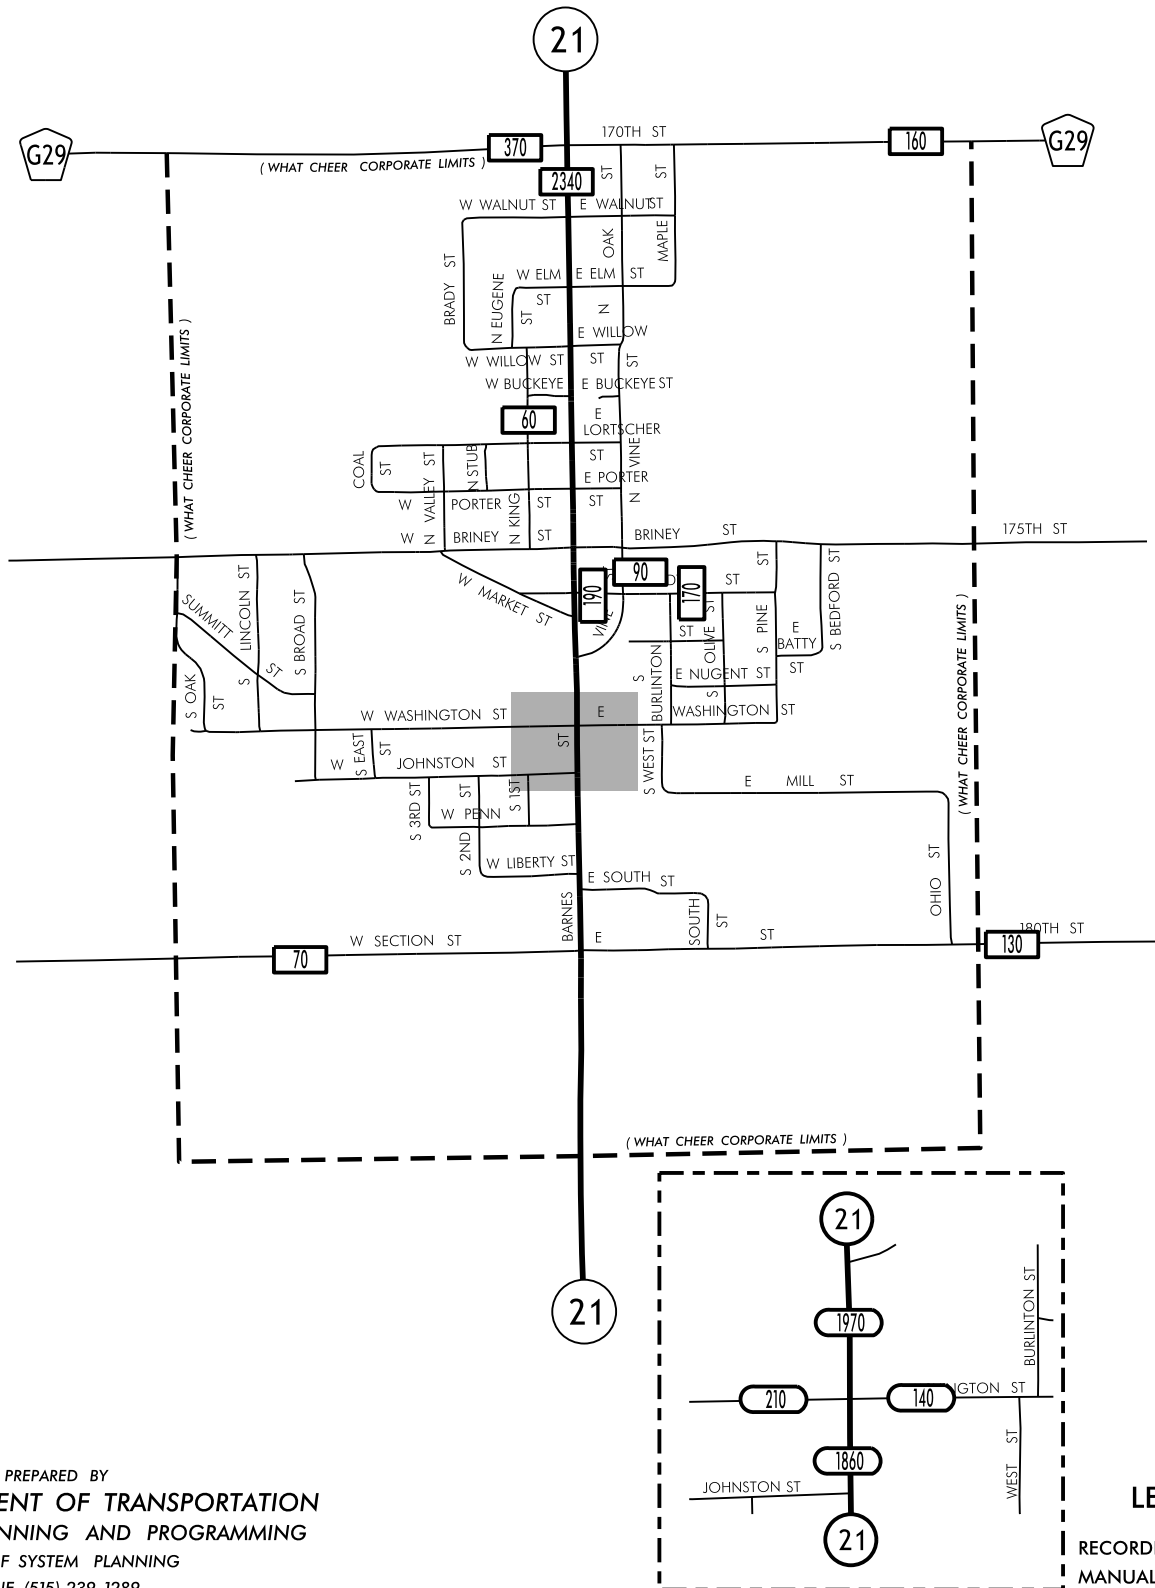

TRAFFIC FLOW MAP OF
WHAT CHEER
KEOKUK COUNTY

2018 ANNUAL AVERAGE DAILY TRAFFIC

LEGEND

RECORDER ONLY 
 MANUAL COUNT 