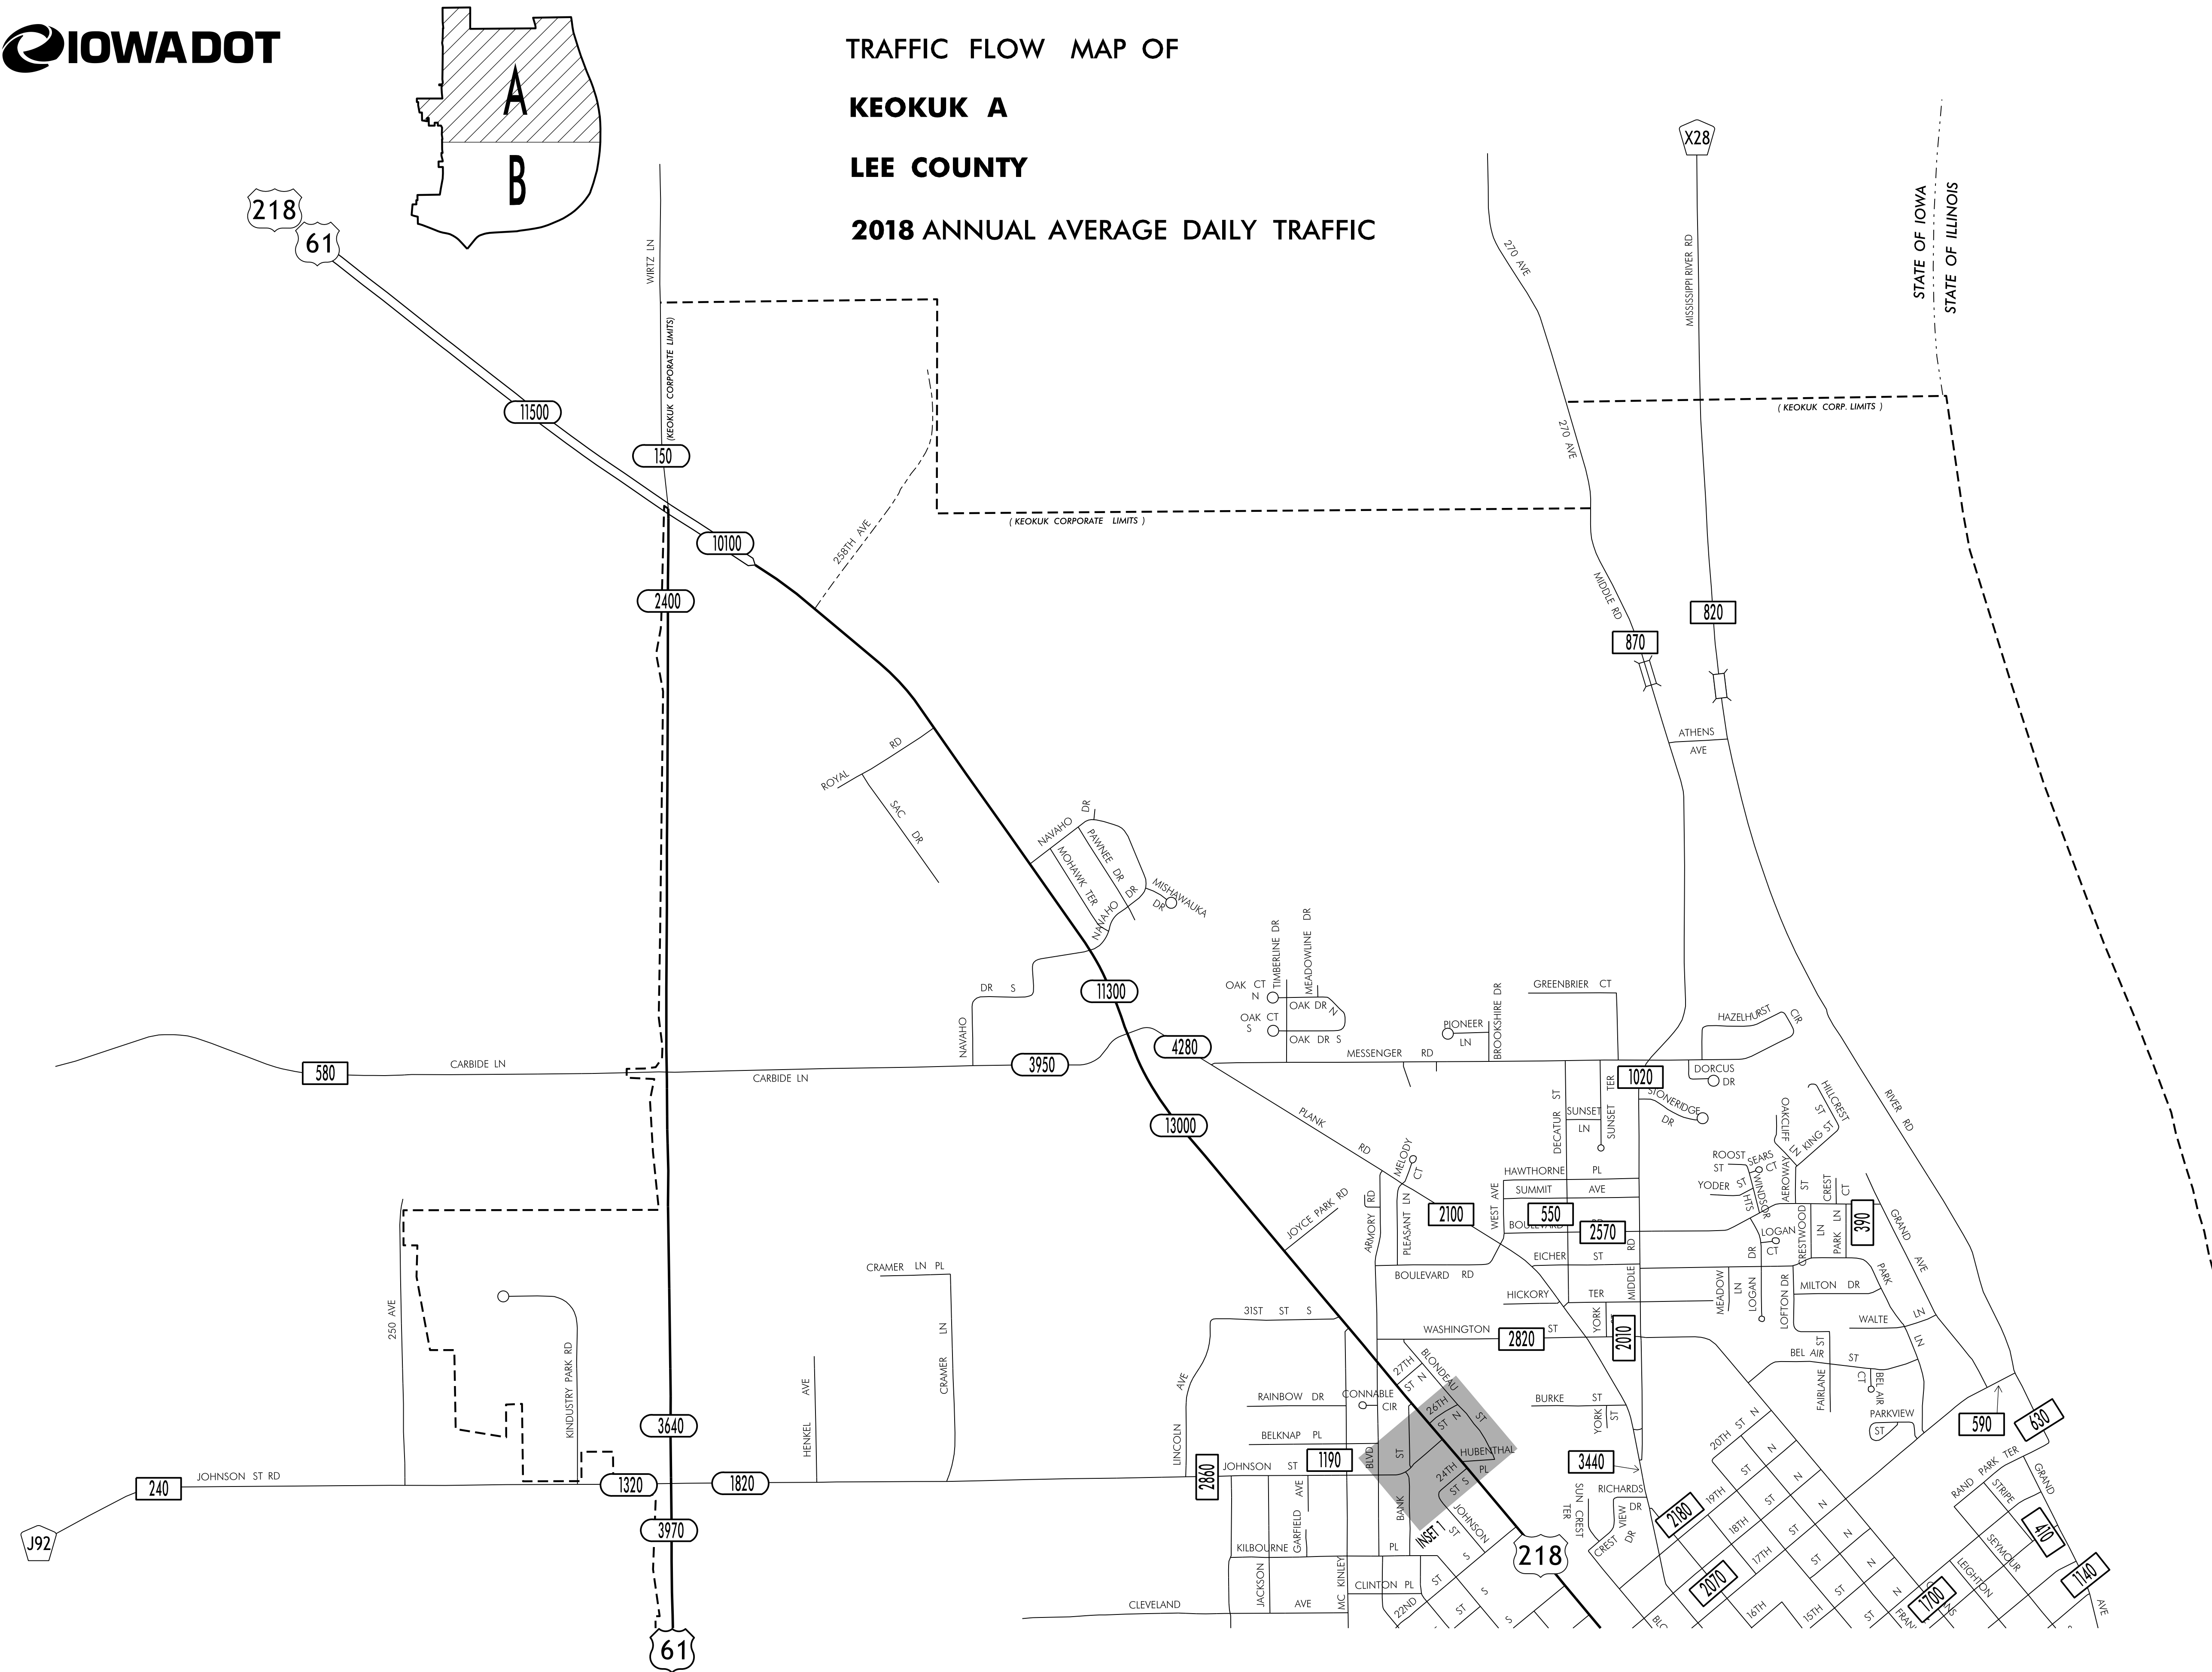

TRAFFIC FLOW MAP OF  
**KEOKUK A**  
**LEE COUNTY**  
**2018 ANNUAL AVERAGE DAILY TRAFFIC**

TRAFFIC FLOW MAP OF  
**KEOKUK B**  
**LEE COUNTY**  
**2018 ANNUAL AVERAGE DAILY TRAFFIC**