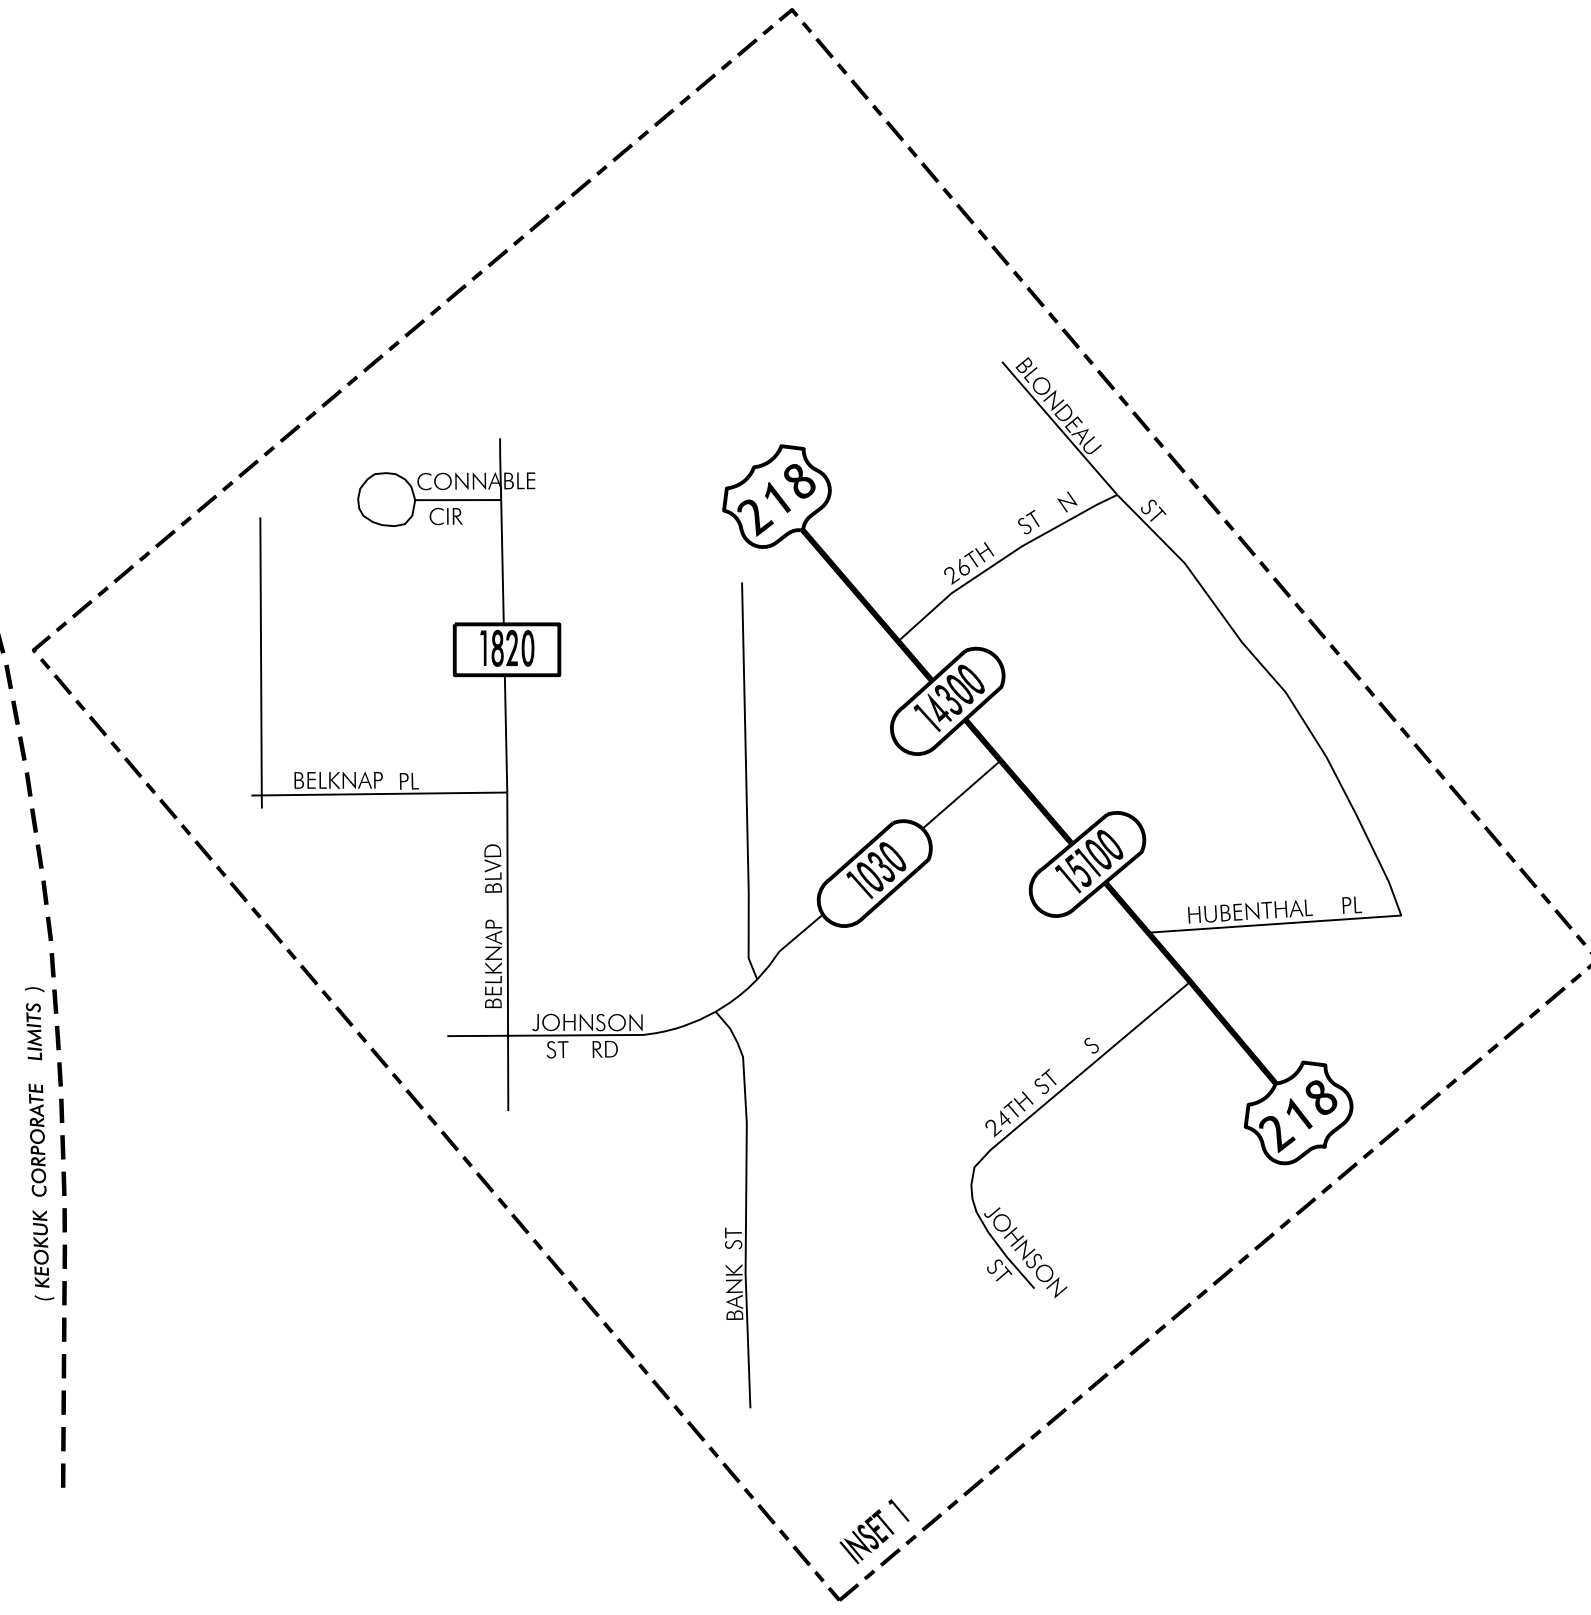

TRAFFIC FLOW MAP OF  
**KEOKUK A**  
**LEE COUNTY**  
**2018 ANNUAL AVERAGE DAILY TRAFFIC**

TRAFFIC FLOW MAP OF  
**KEOKUK B**  
**LEE COUNTY**  
**2018 ANNUAL AVERAGE DAILY TRAFFIC**