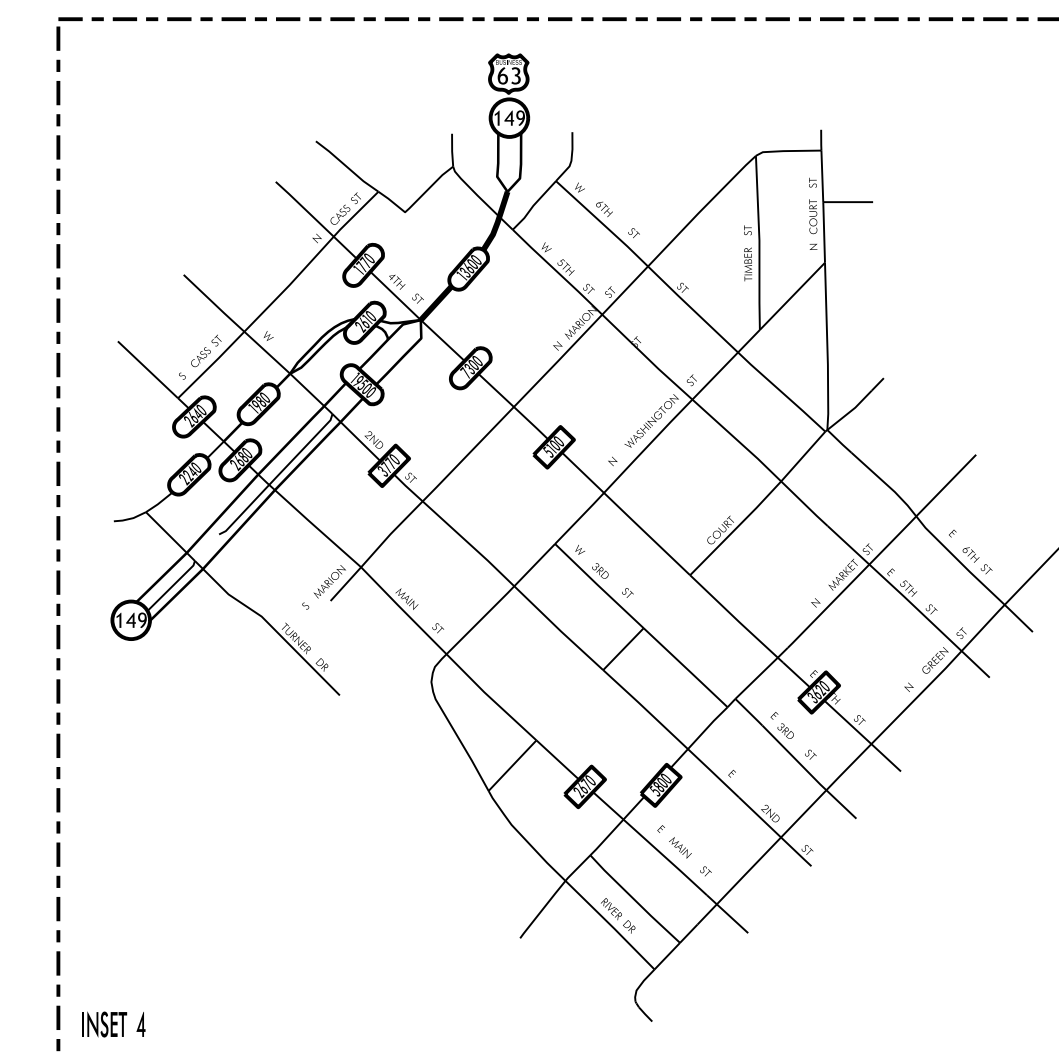

TRAFFIC FLOW MAP OF
OTTUMWA A
WAPELLO COUNTY
 2018 ANNUAL AVERAGE DAILY TRAFFIC

TRAFFIC FLOW MAP OF
OTTUMWA B
WAPELLO COUNTY
 2018 ANNUAL AVERAGE DAILY TRAFFIC