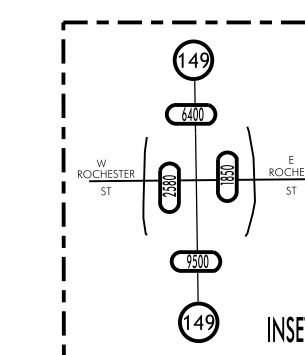

TRAFFIC FLOW MAP OF
OTTUMWA A
WAPELLO COUNTY
 2018 ANNUAL AVERAGE DAILY TRAFFIC

TRAFFIC FLOW MAP OF
OTTUMWA B
WAPELLO COUNTY
 2018 ANNUAL AVERAGE DAILY TRAFFIC