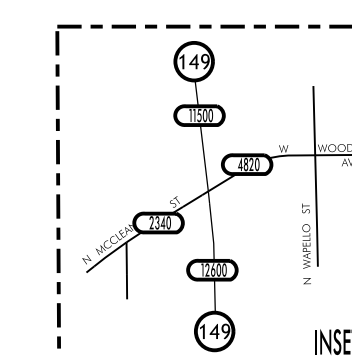

TRAFFIC FLOW MAP OF
OTTUMWA A
WAPELLO COUNTY
 2018 ANNUAL AVERAGE DAILY TRAFFIC

TRAFFIC FLOW MAP OF
OTTUMWA B
WAPELLO COUNTY
 2018 ANNUAL AVERAGE DAILY TRAFFIC