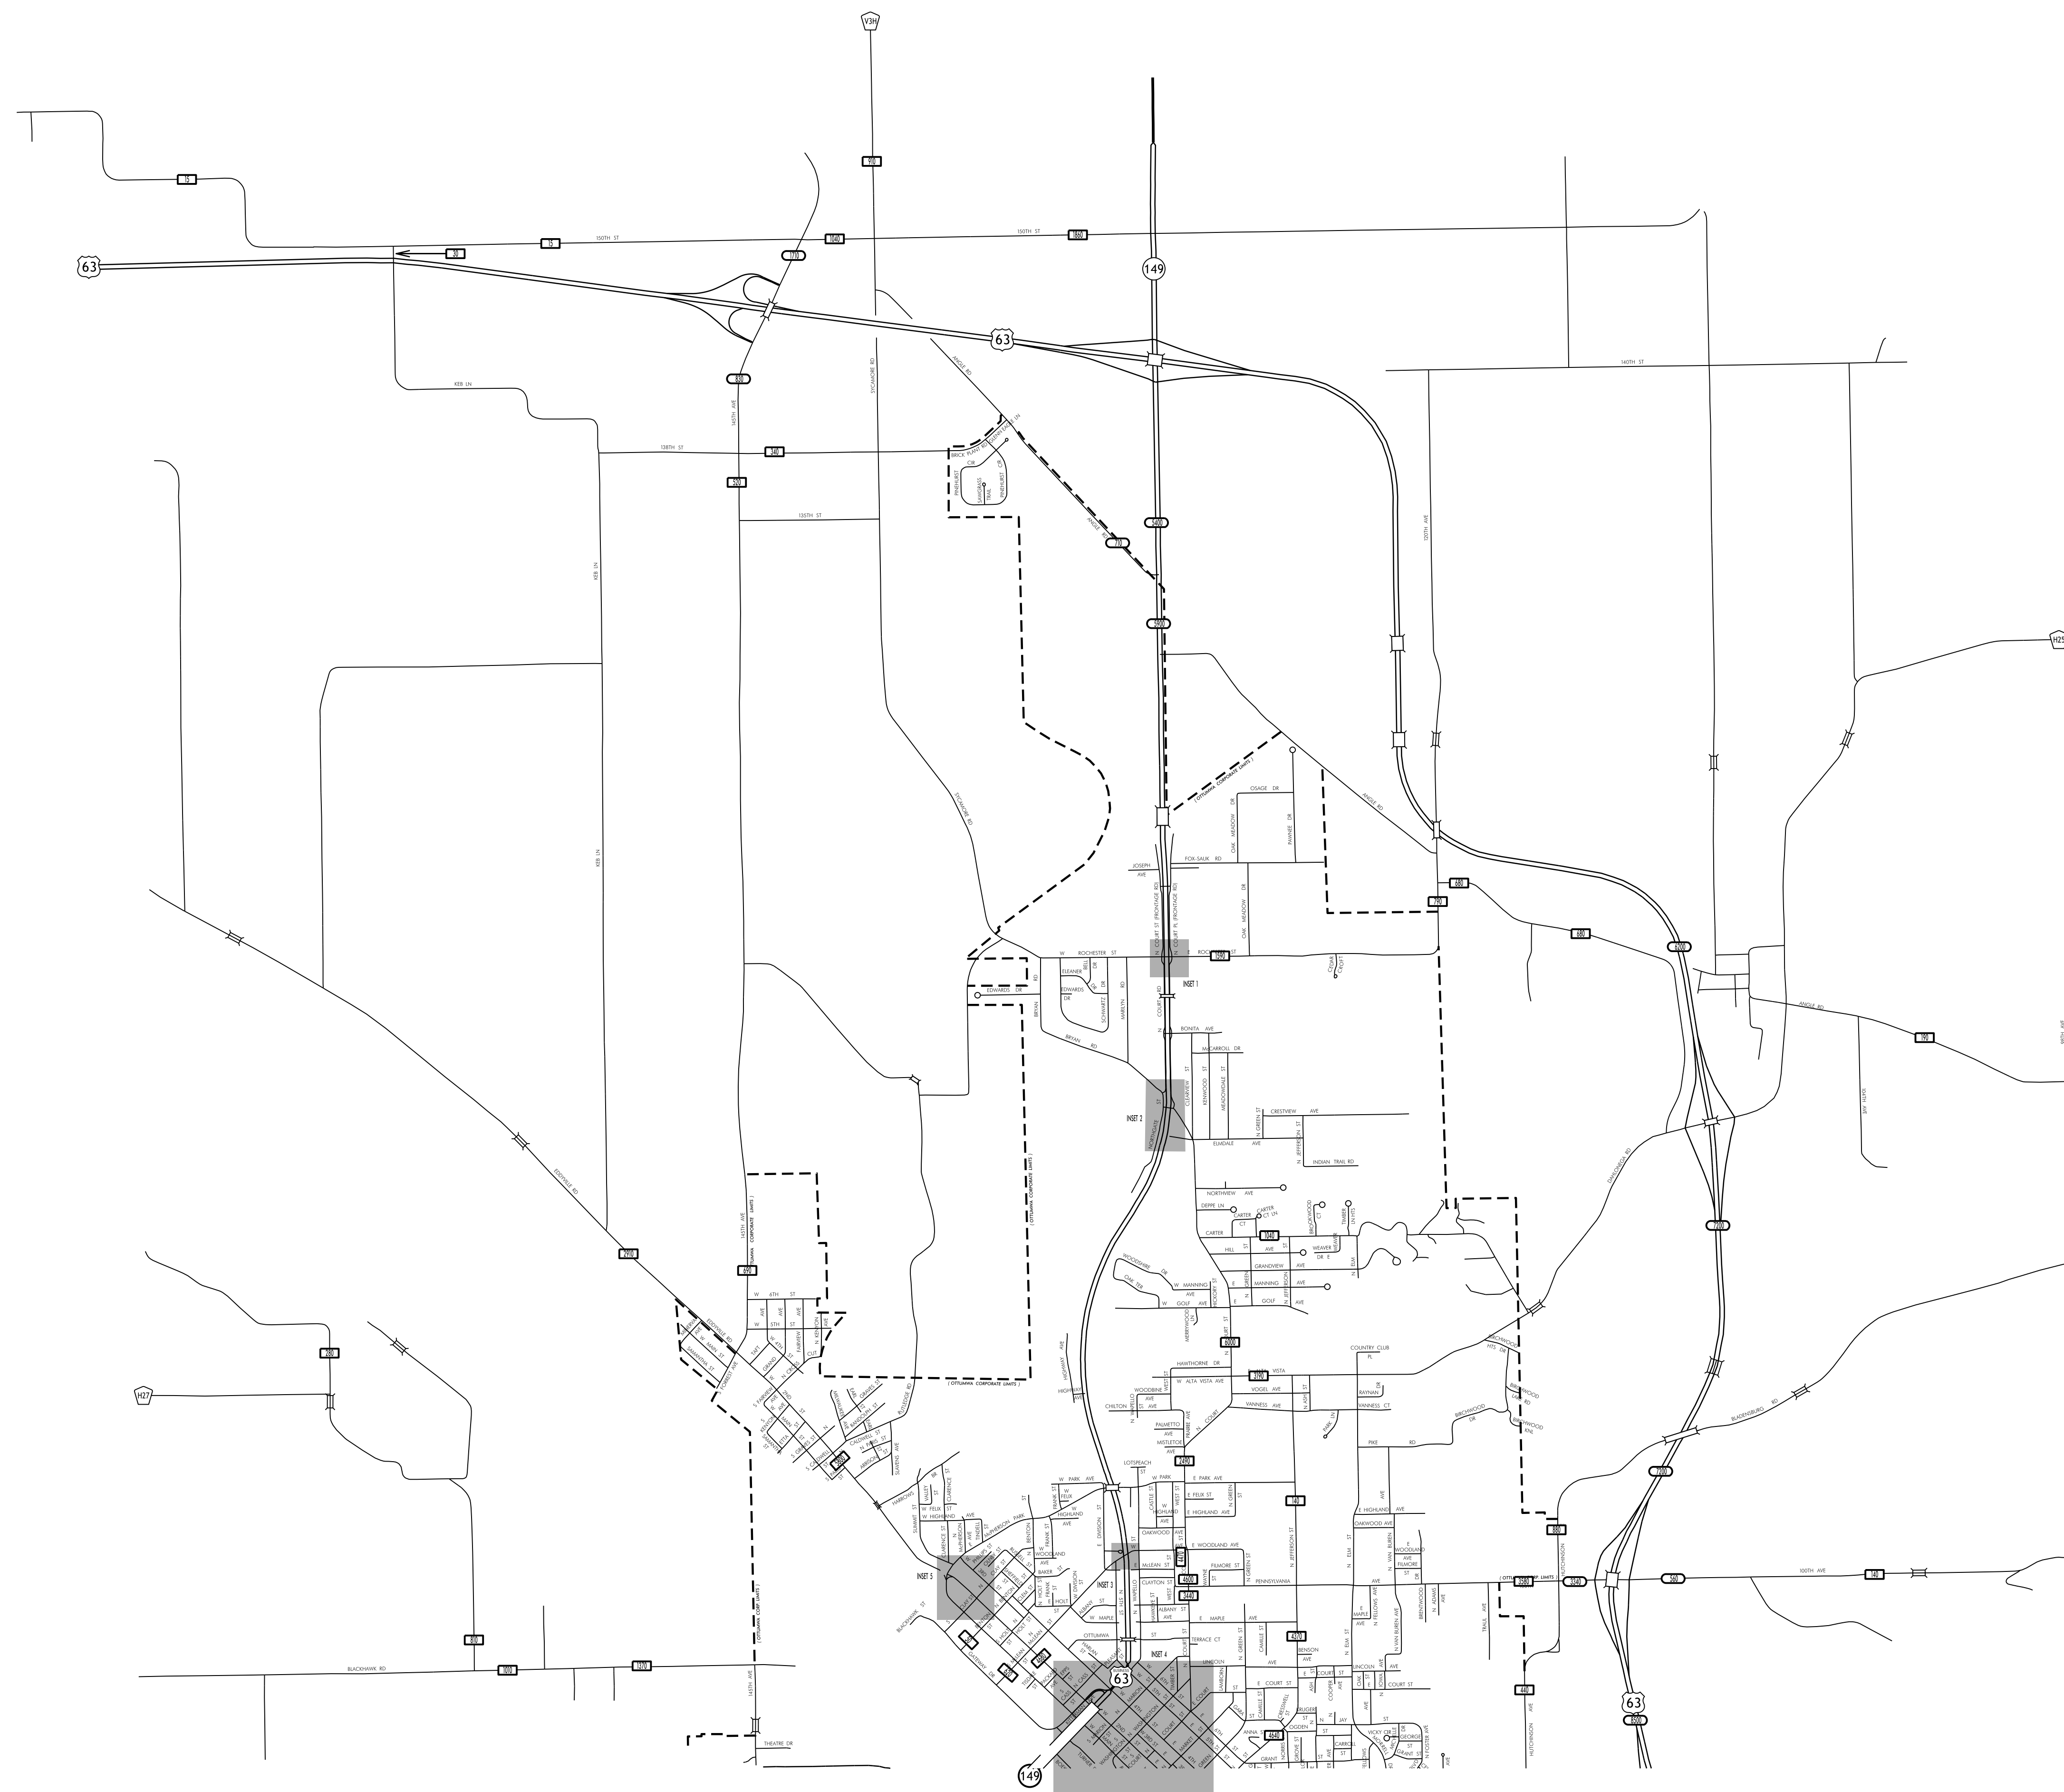

TRAFFIC FLOW MAP OF
OTTUMWA A
WAPELLO COUNTY
 2018 ANNUAL AVERAGE DAILY TRAFFIC

TRAFFIC FLOW MAP OF
OTTUMWA B
WAPELLO COUNTY
 2018 ANNUAL AVERAGE DAILY TRAFFIC