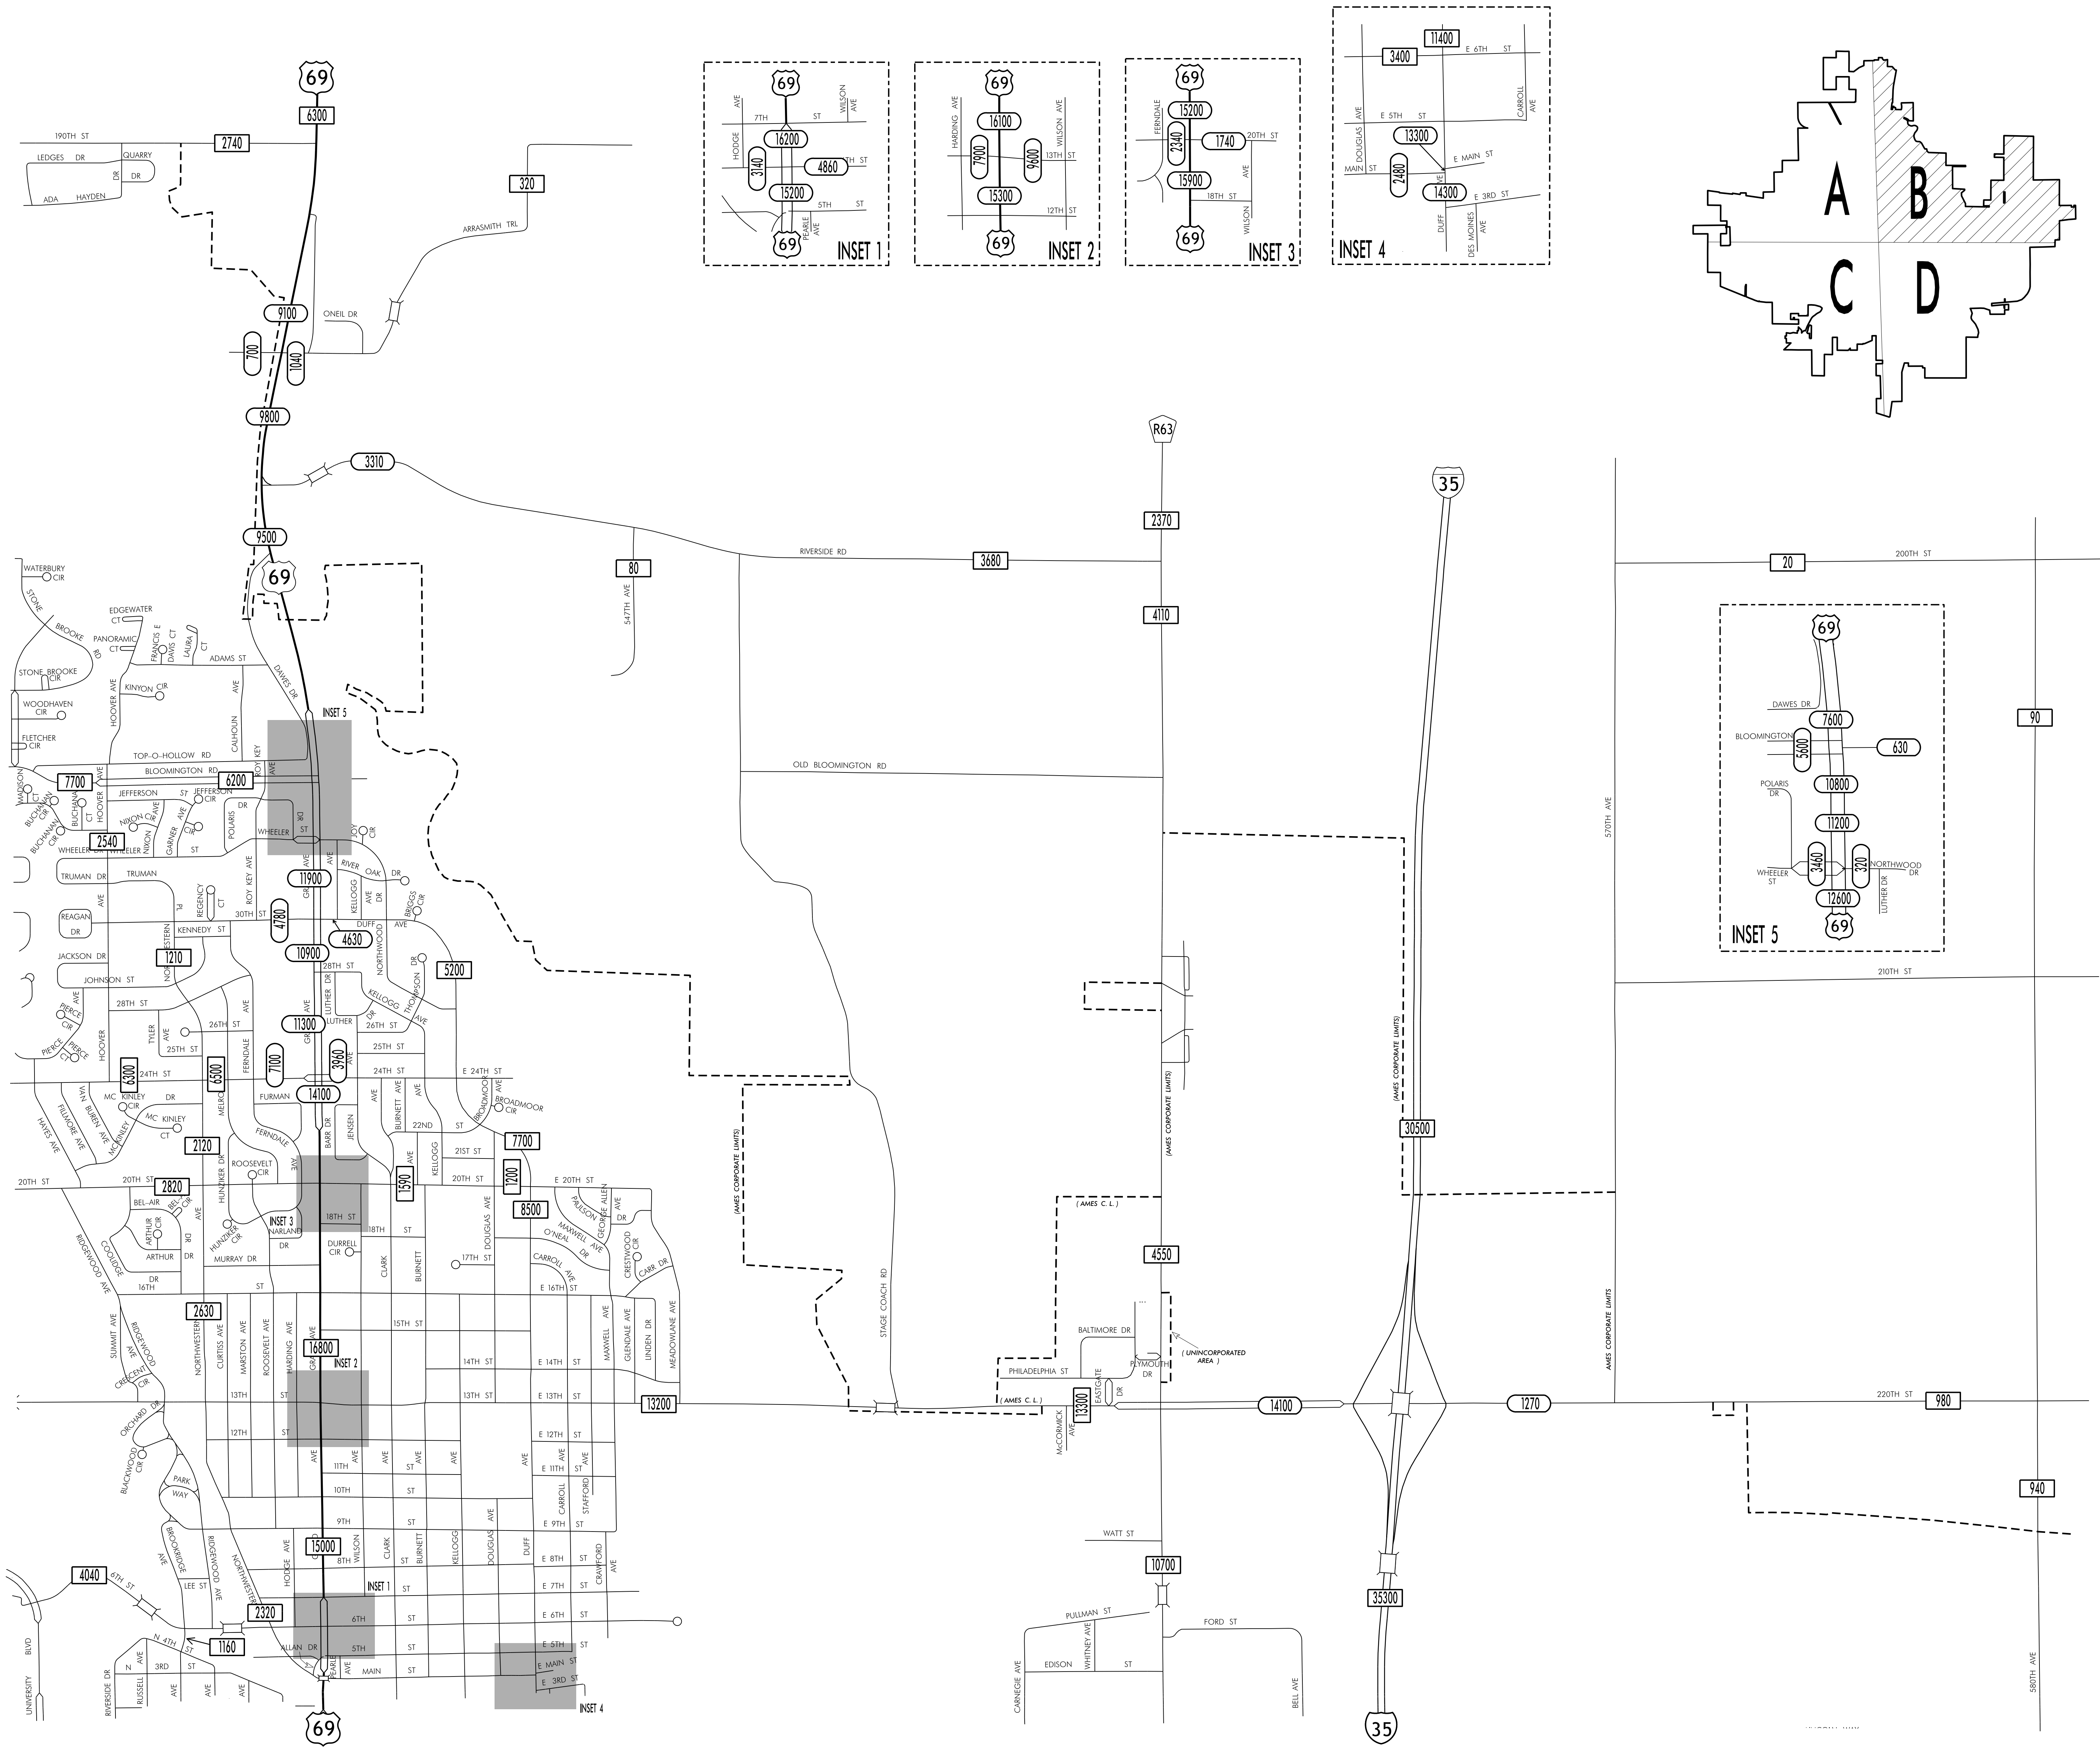

TRAFFIC FLOW MAP OF
AMES B
STORY COUNTY
2019 ANNUAL AVERAGE DAILY TRAFFIC

TRAFFIC FLOW MAP OF

AMES C

STORY COUNTY

2019 ANNUAL AVERAGE DAILY TRAFFIC