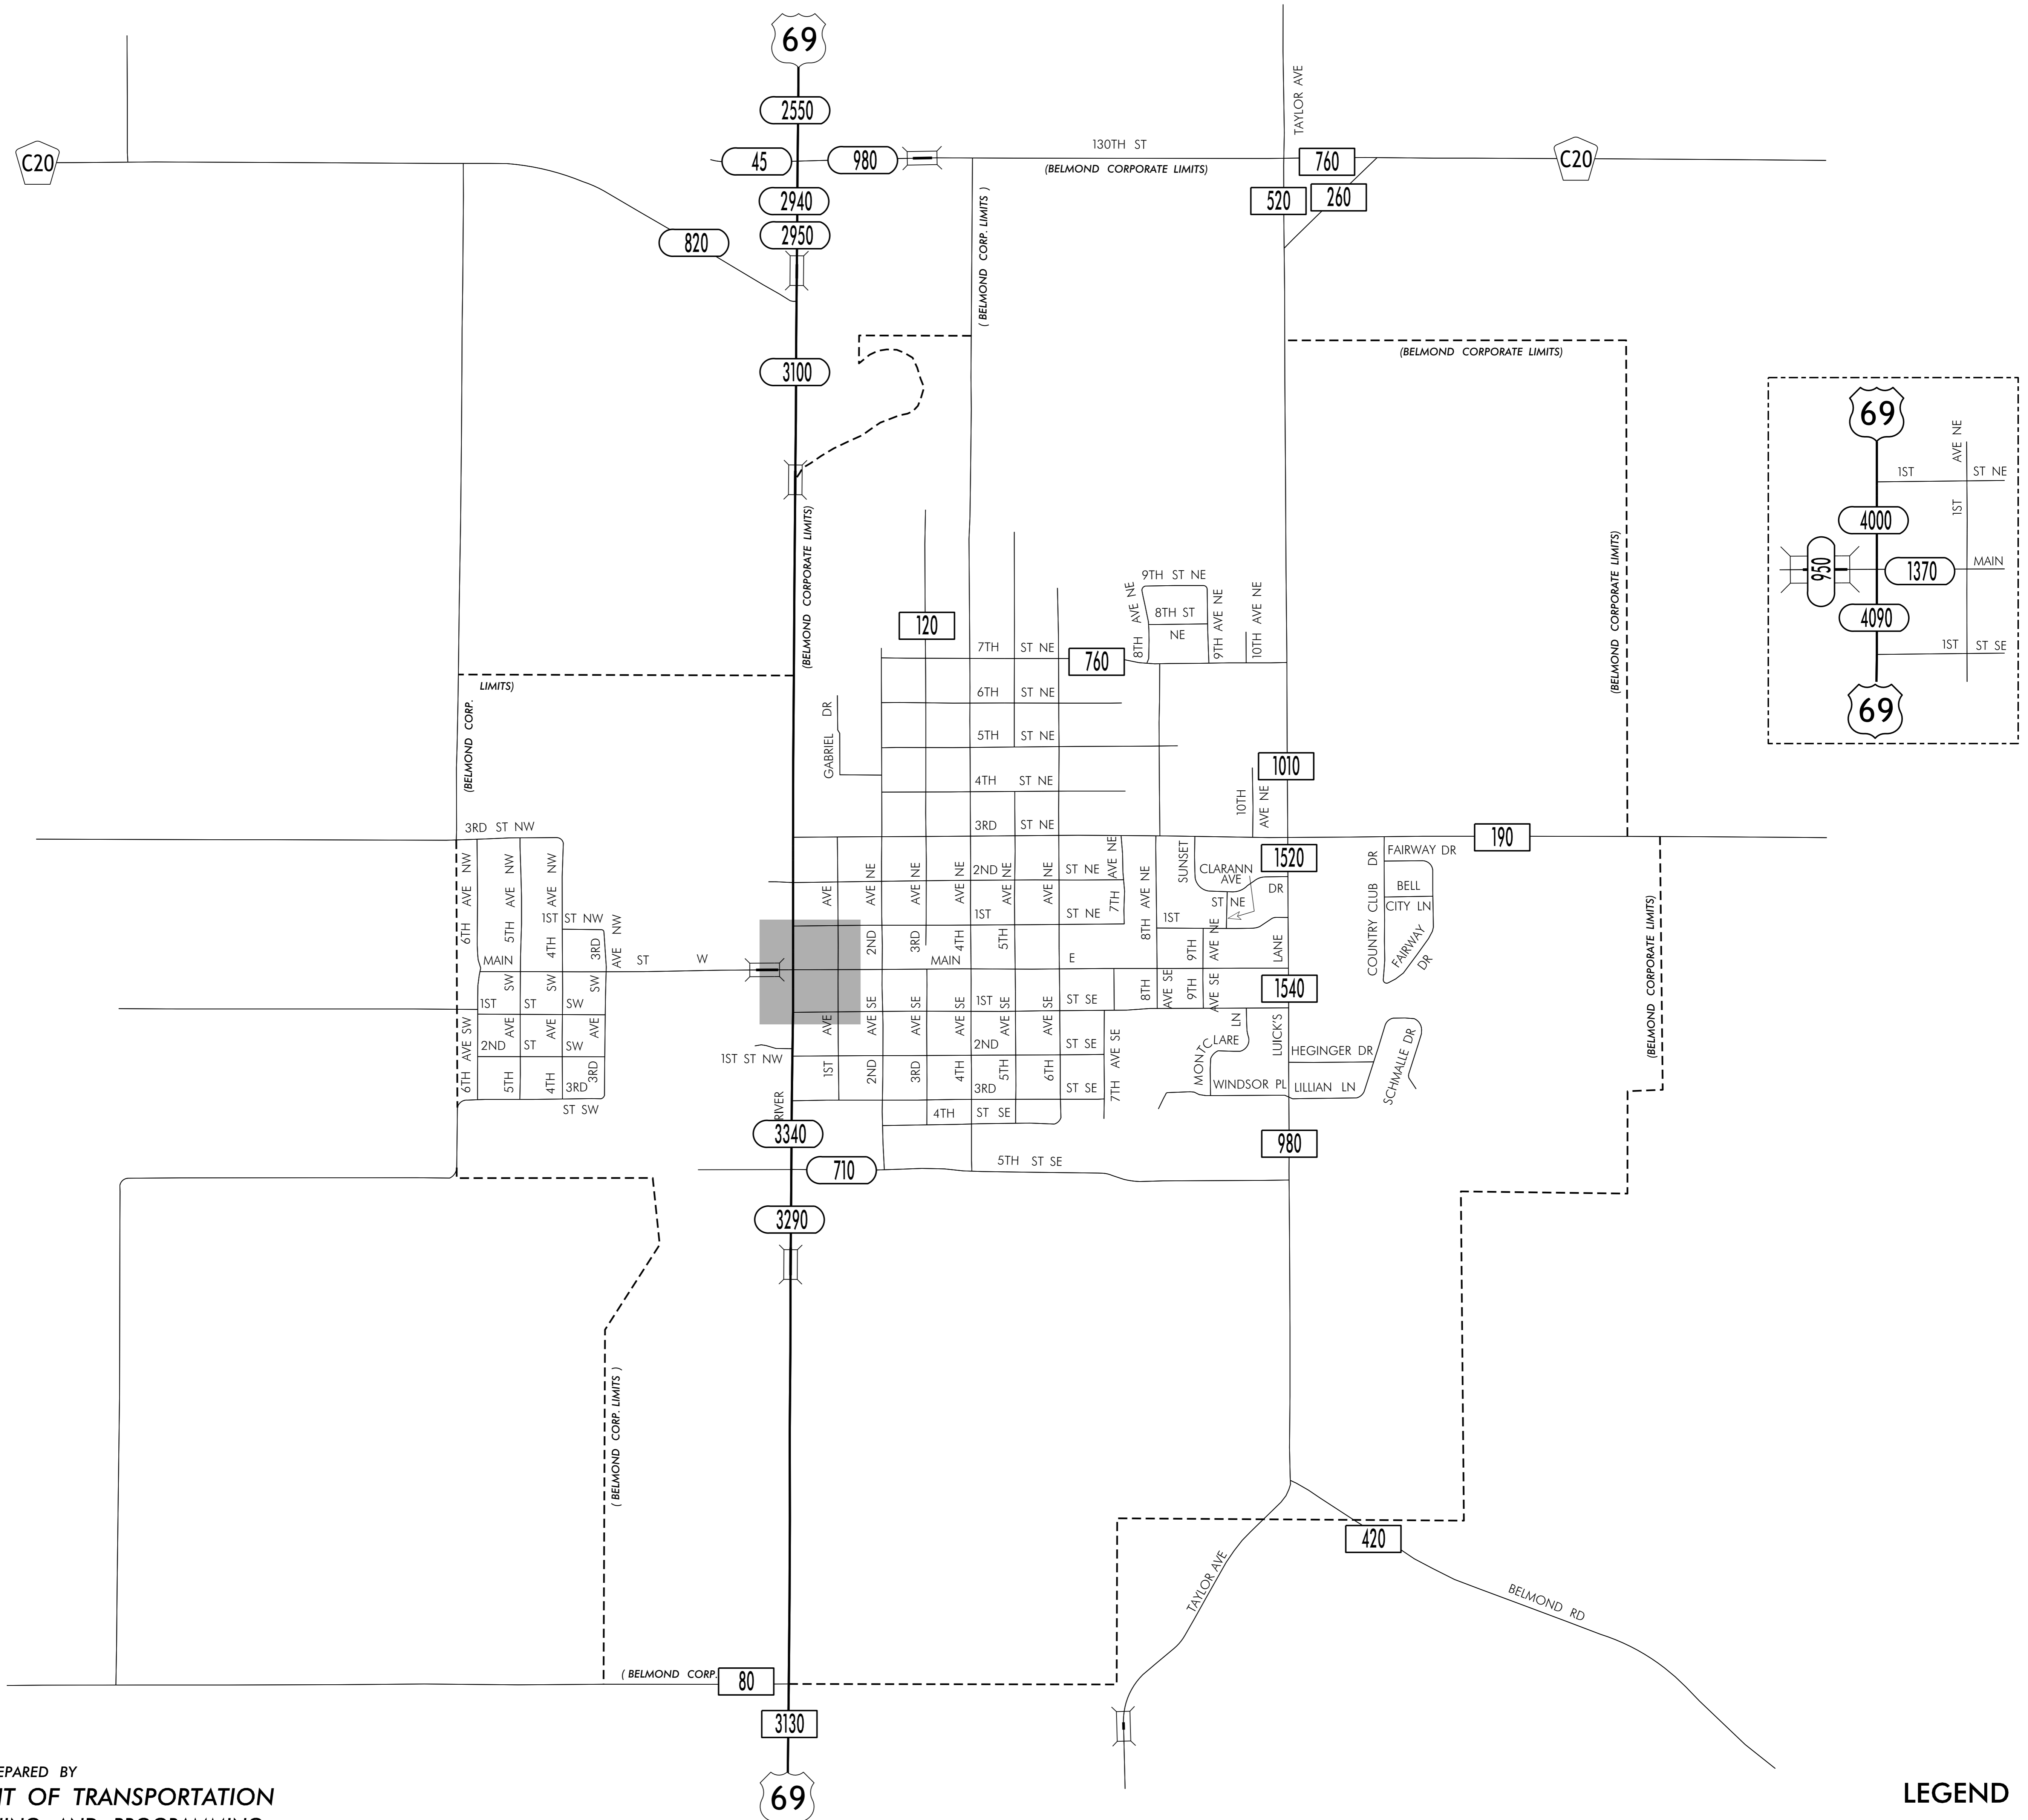

TRAFFIC FLOW MAP OF  
**BELMOND**  
**WRIGHT COUNTY**  
2019 ANNUAL AVERAGE DAILY TRAFFIC

LEGEND

- RECORDER ONLY
- MANUAL COUNT