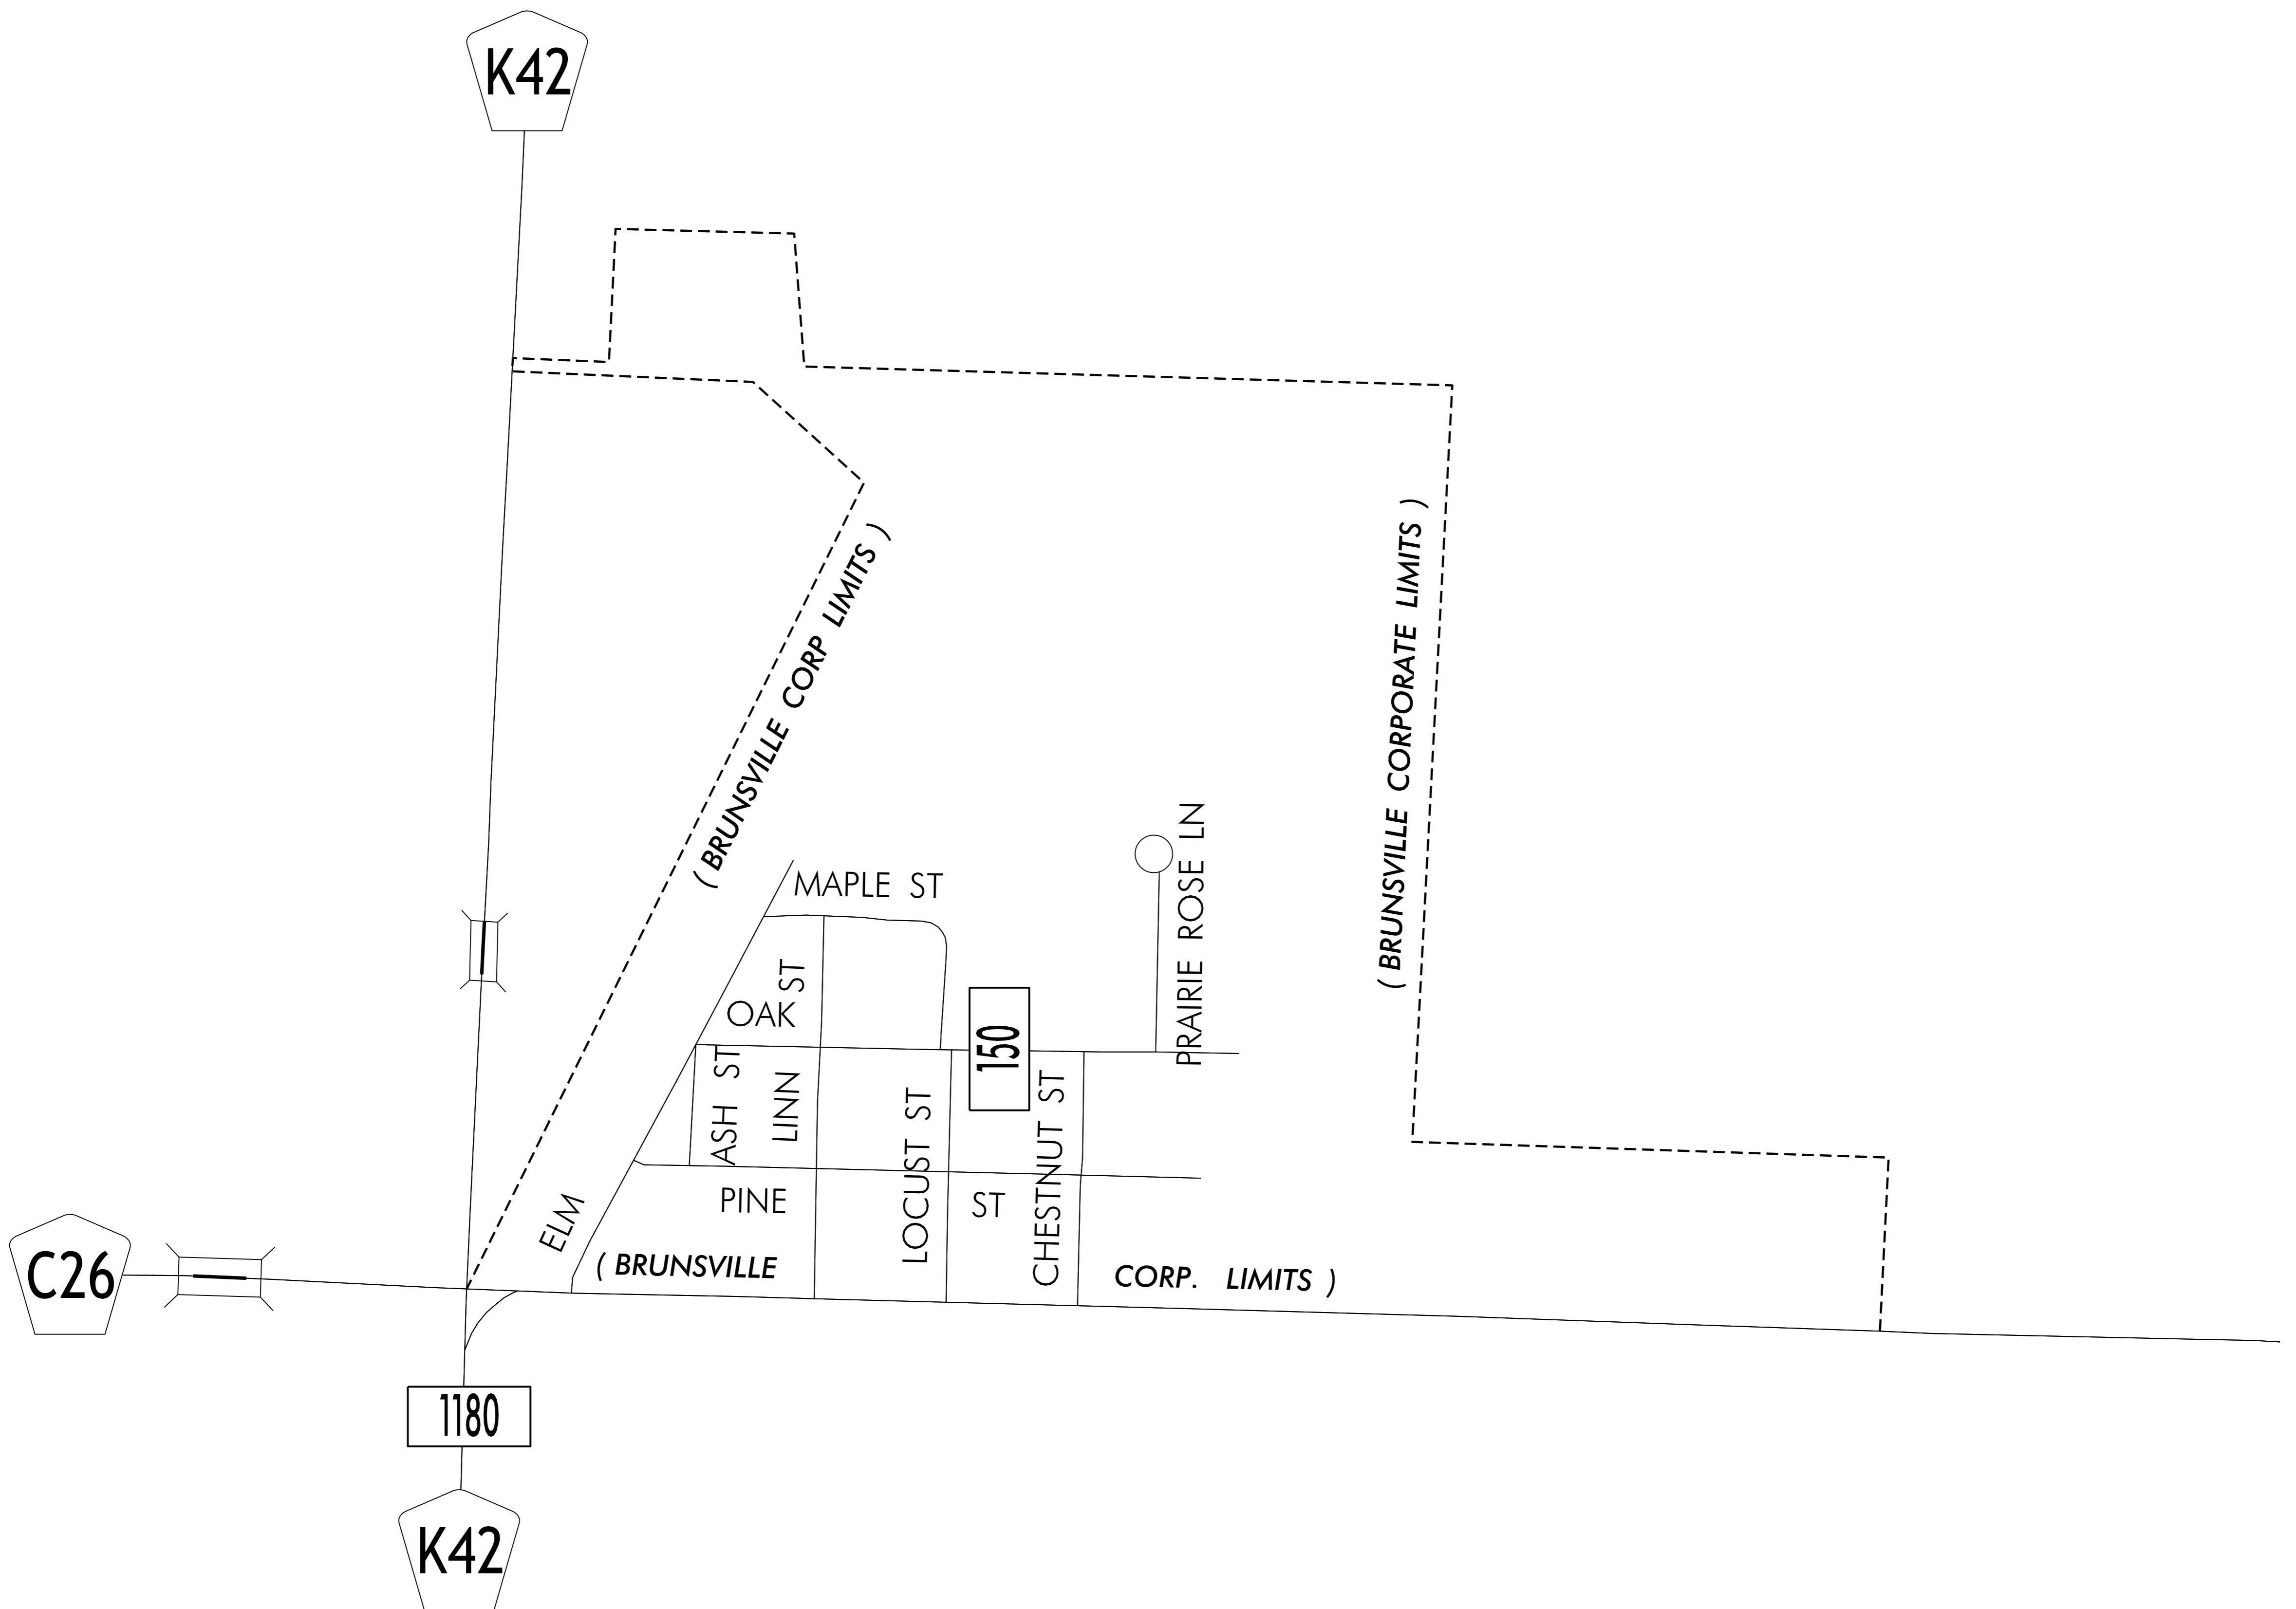

TRAFFIC FLOW MAP OF

**BRUNSVILLE**

**PLYMOUTH COUNTY**

**2019 ANNUAL AVERAGE DAILY TRAFFIC**

**LEGEND**

- RECORDED ONLY
- MANUAL COUNT