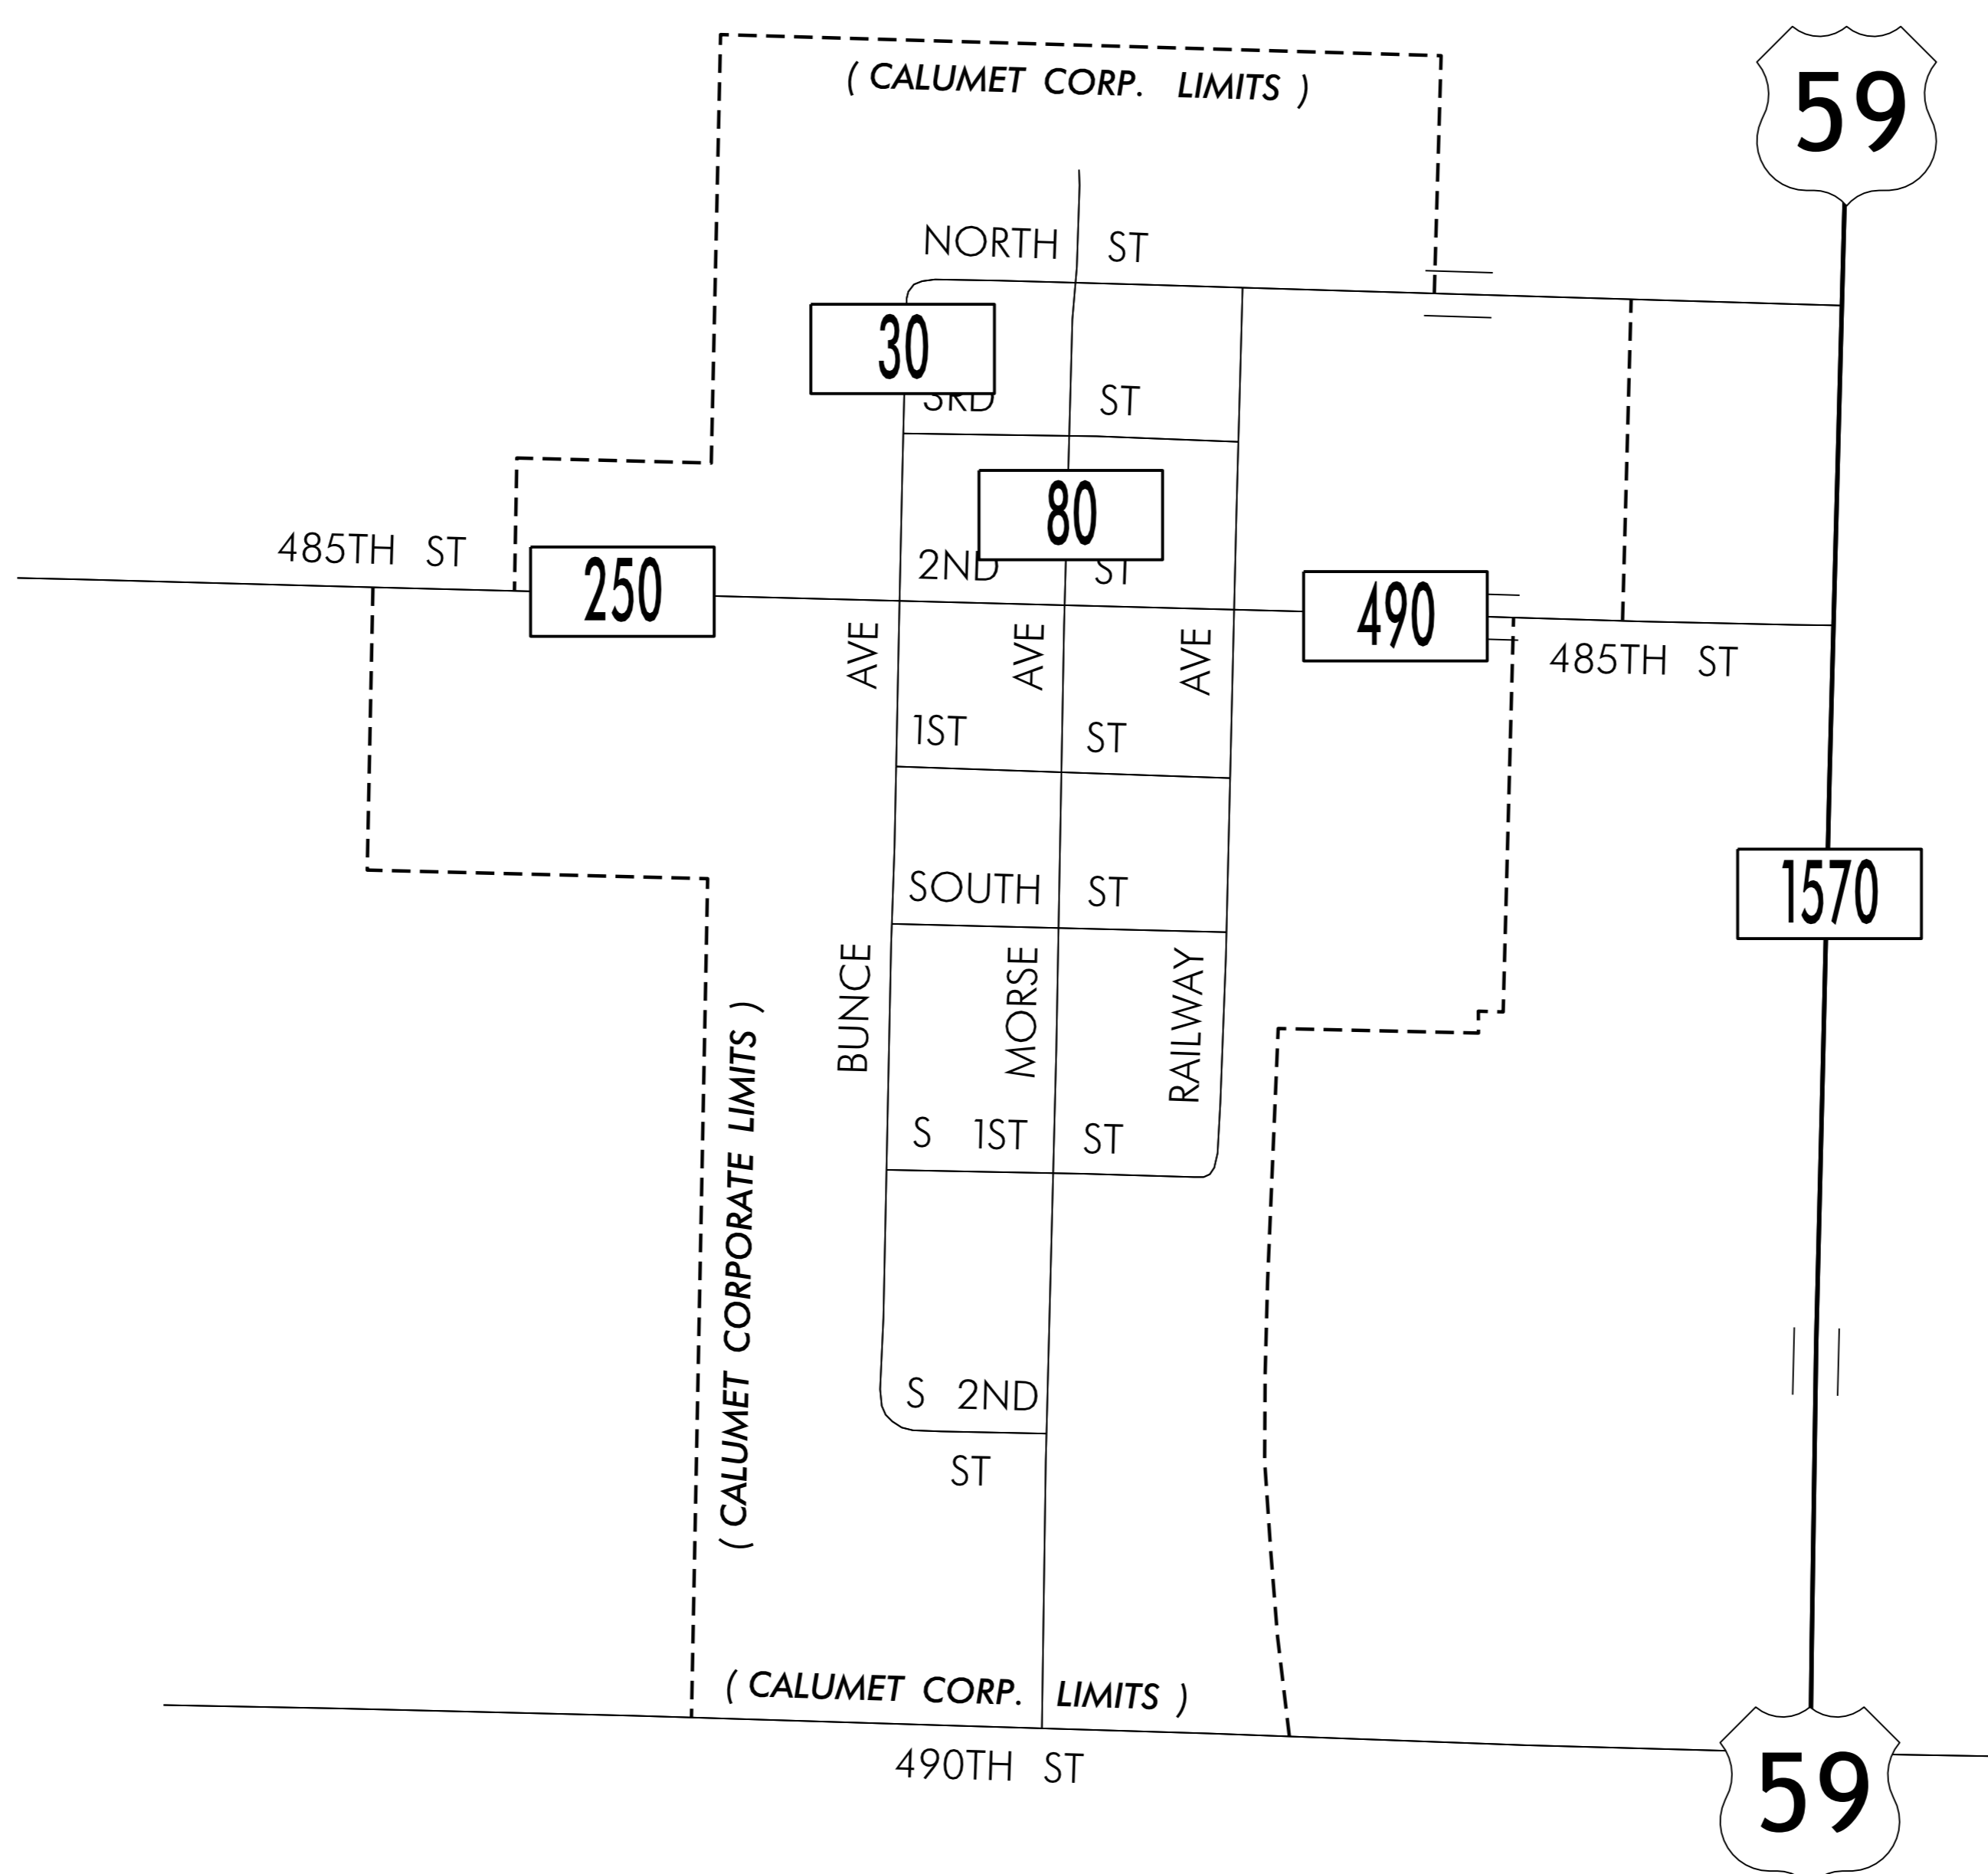

TRAFFIC FLOW MAP OF
CALUMET
O'BRIEN COUNTY
2019 ANNUAL AVERAGE DAILY TRAFFIC

LEGEND

- RECORDED ONLY
- MANUAL COUNT