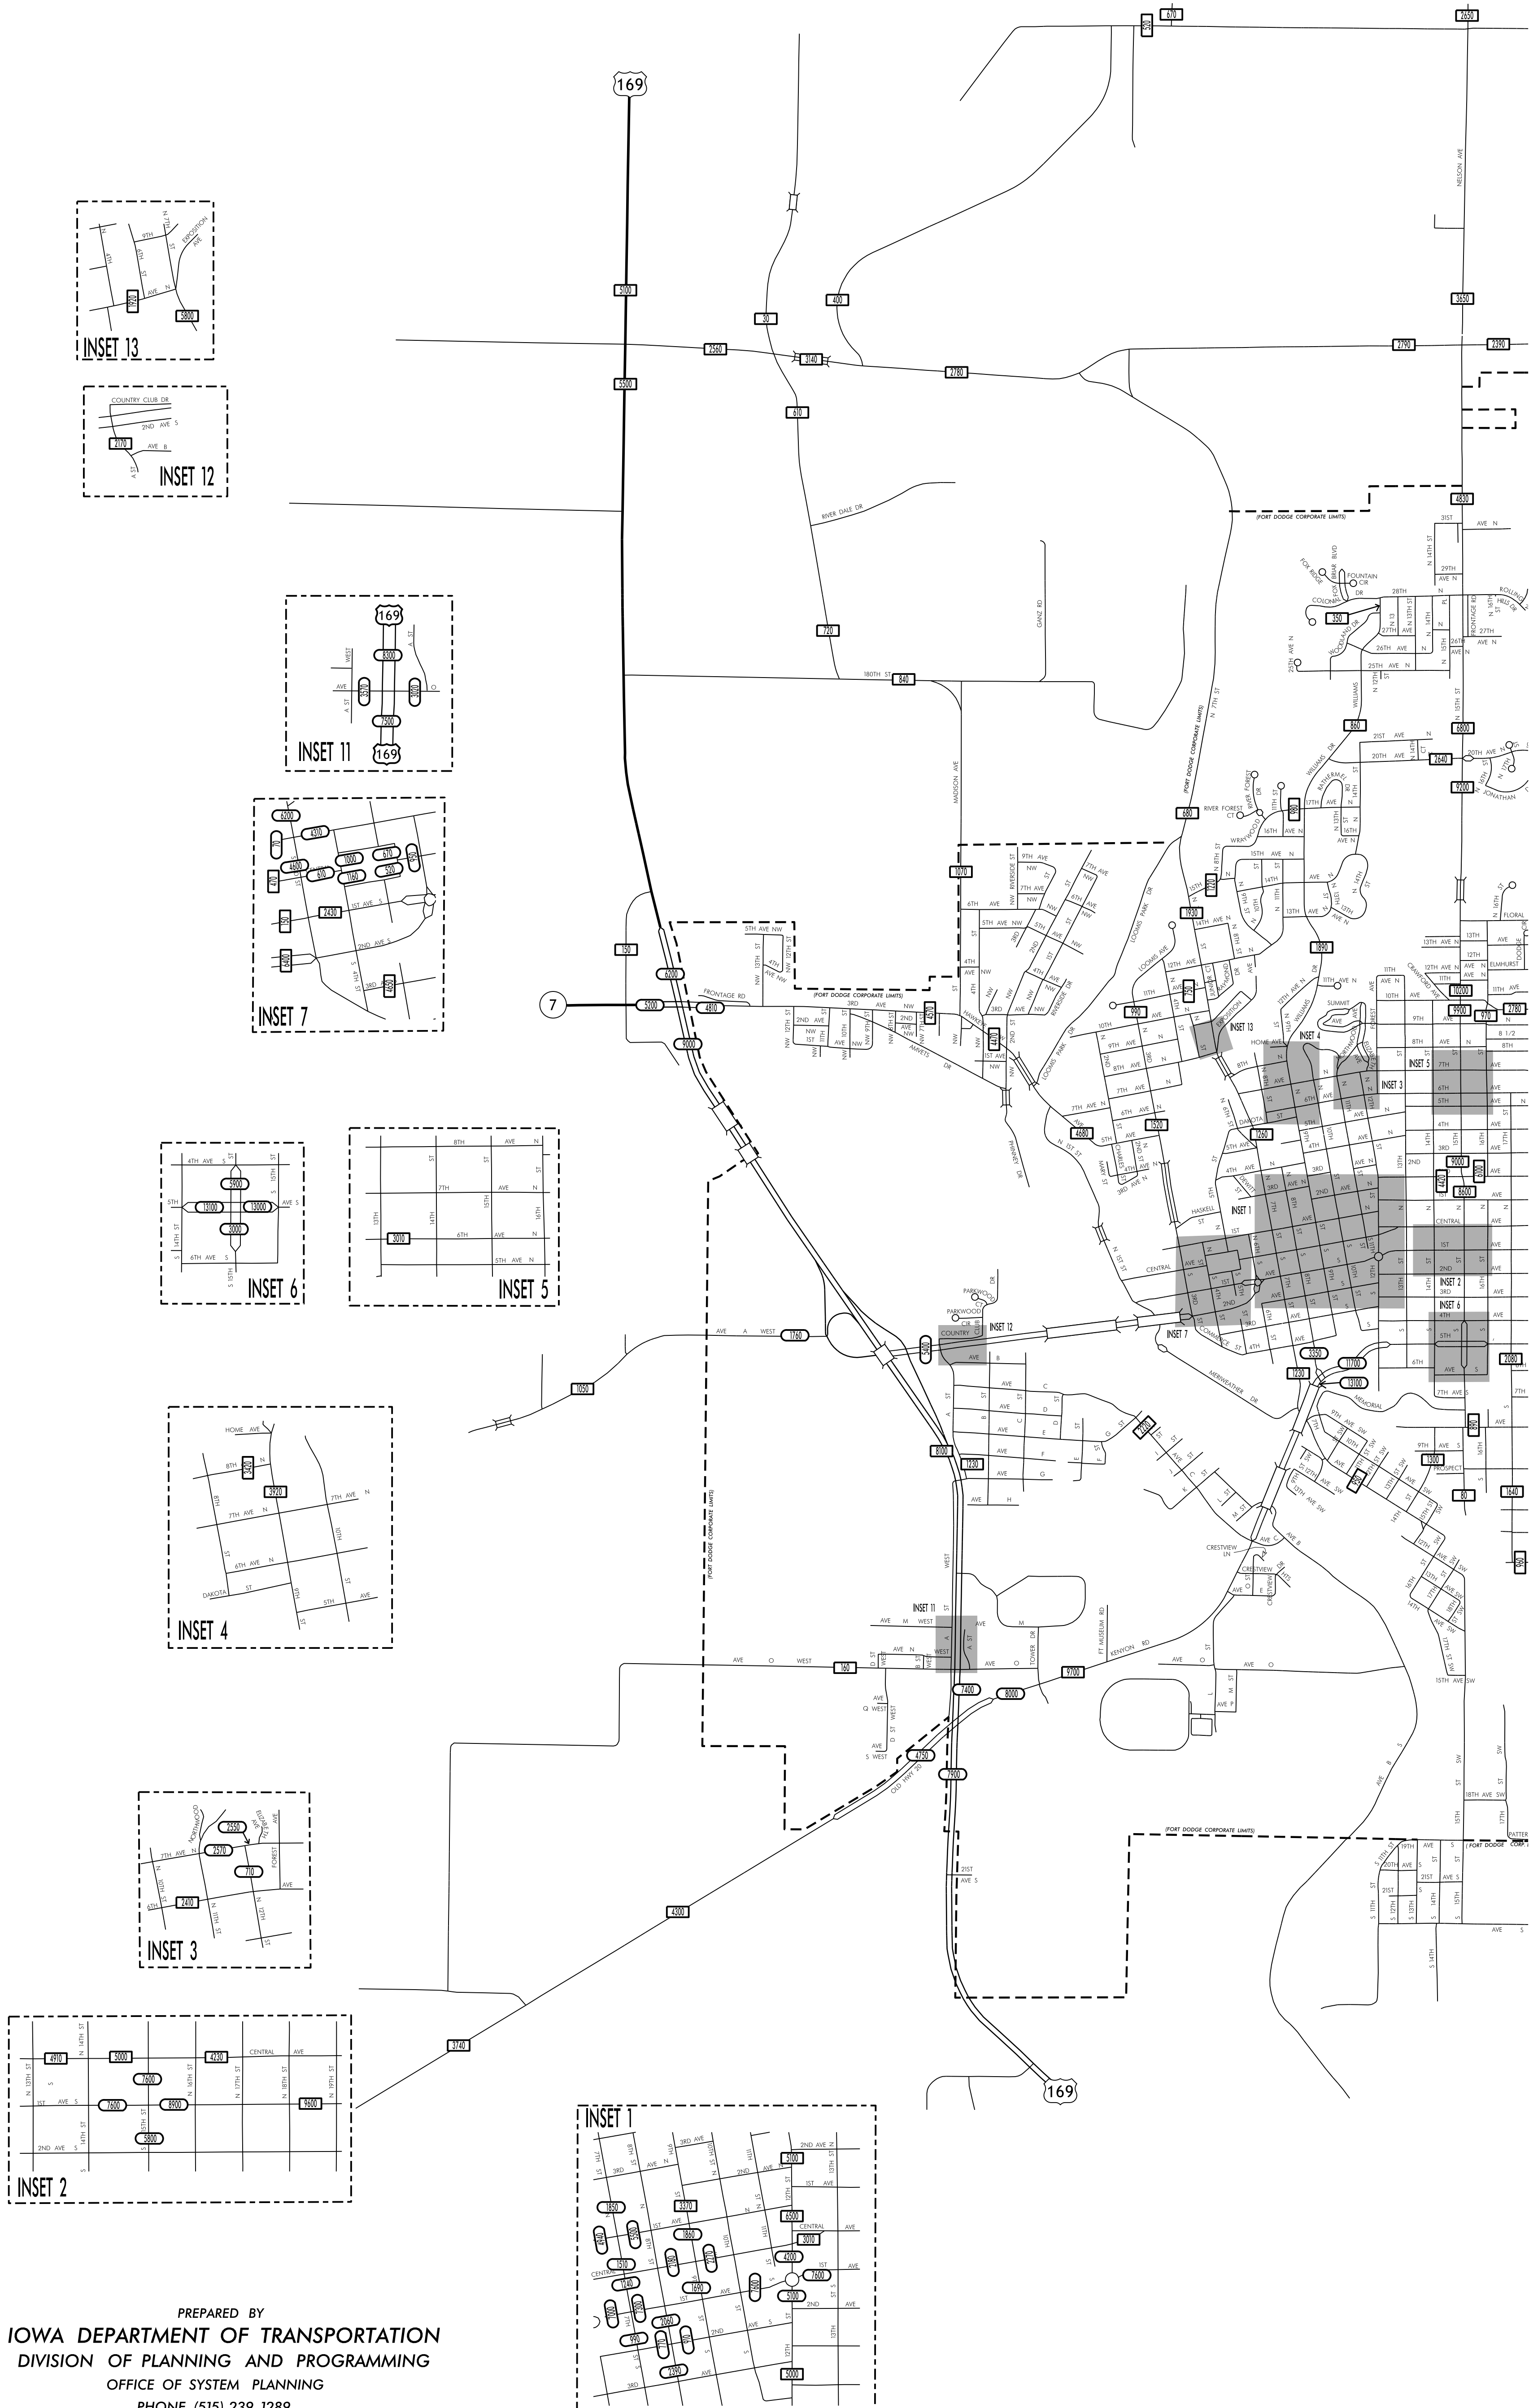

**TRAFFIC FLOW MAP OF  
FORT DODGE A  
WEBSTER COUNTY  
2019 ANNUAL AVERAGE DAILY TRAFFIC**

**LEGEND**

RECORDER ONLY   
MANUAL COUNT 

TRAFFIC FLOW MAP OF  
**FORT DODGE B**  
**WEBSTER COUNTY**  
**2019 ANNUAL AVERAGE DAILY TRAFFIC**