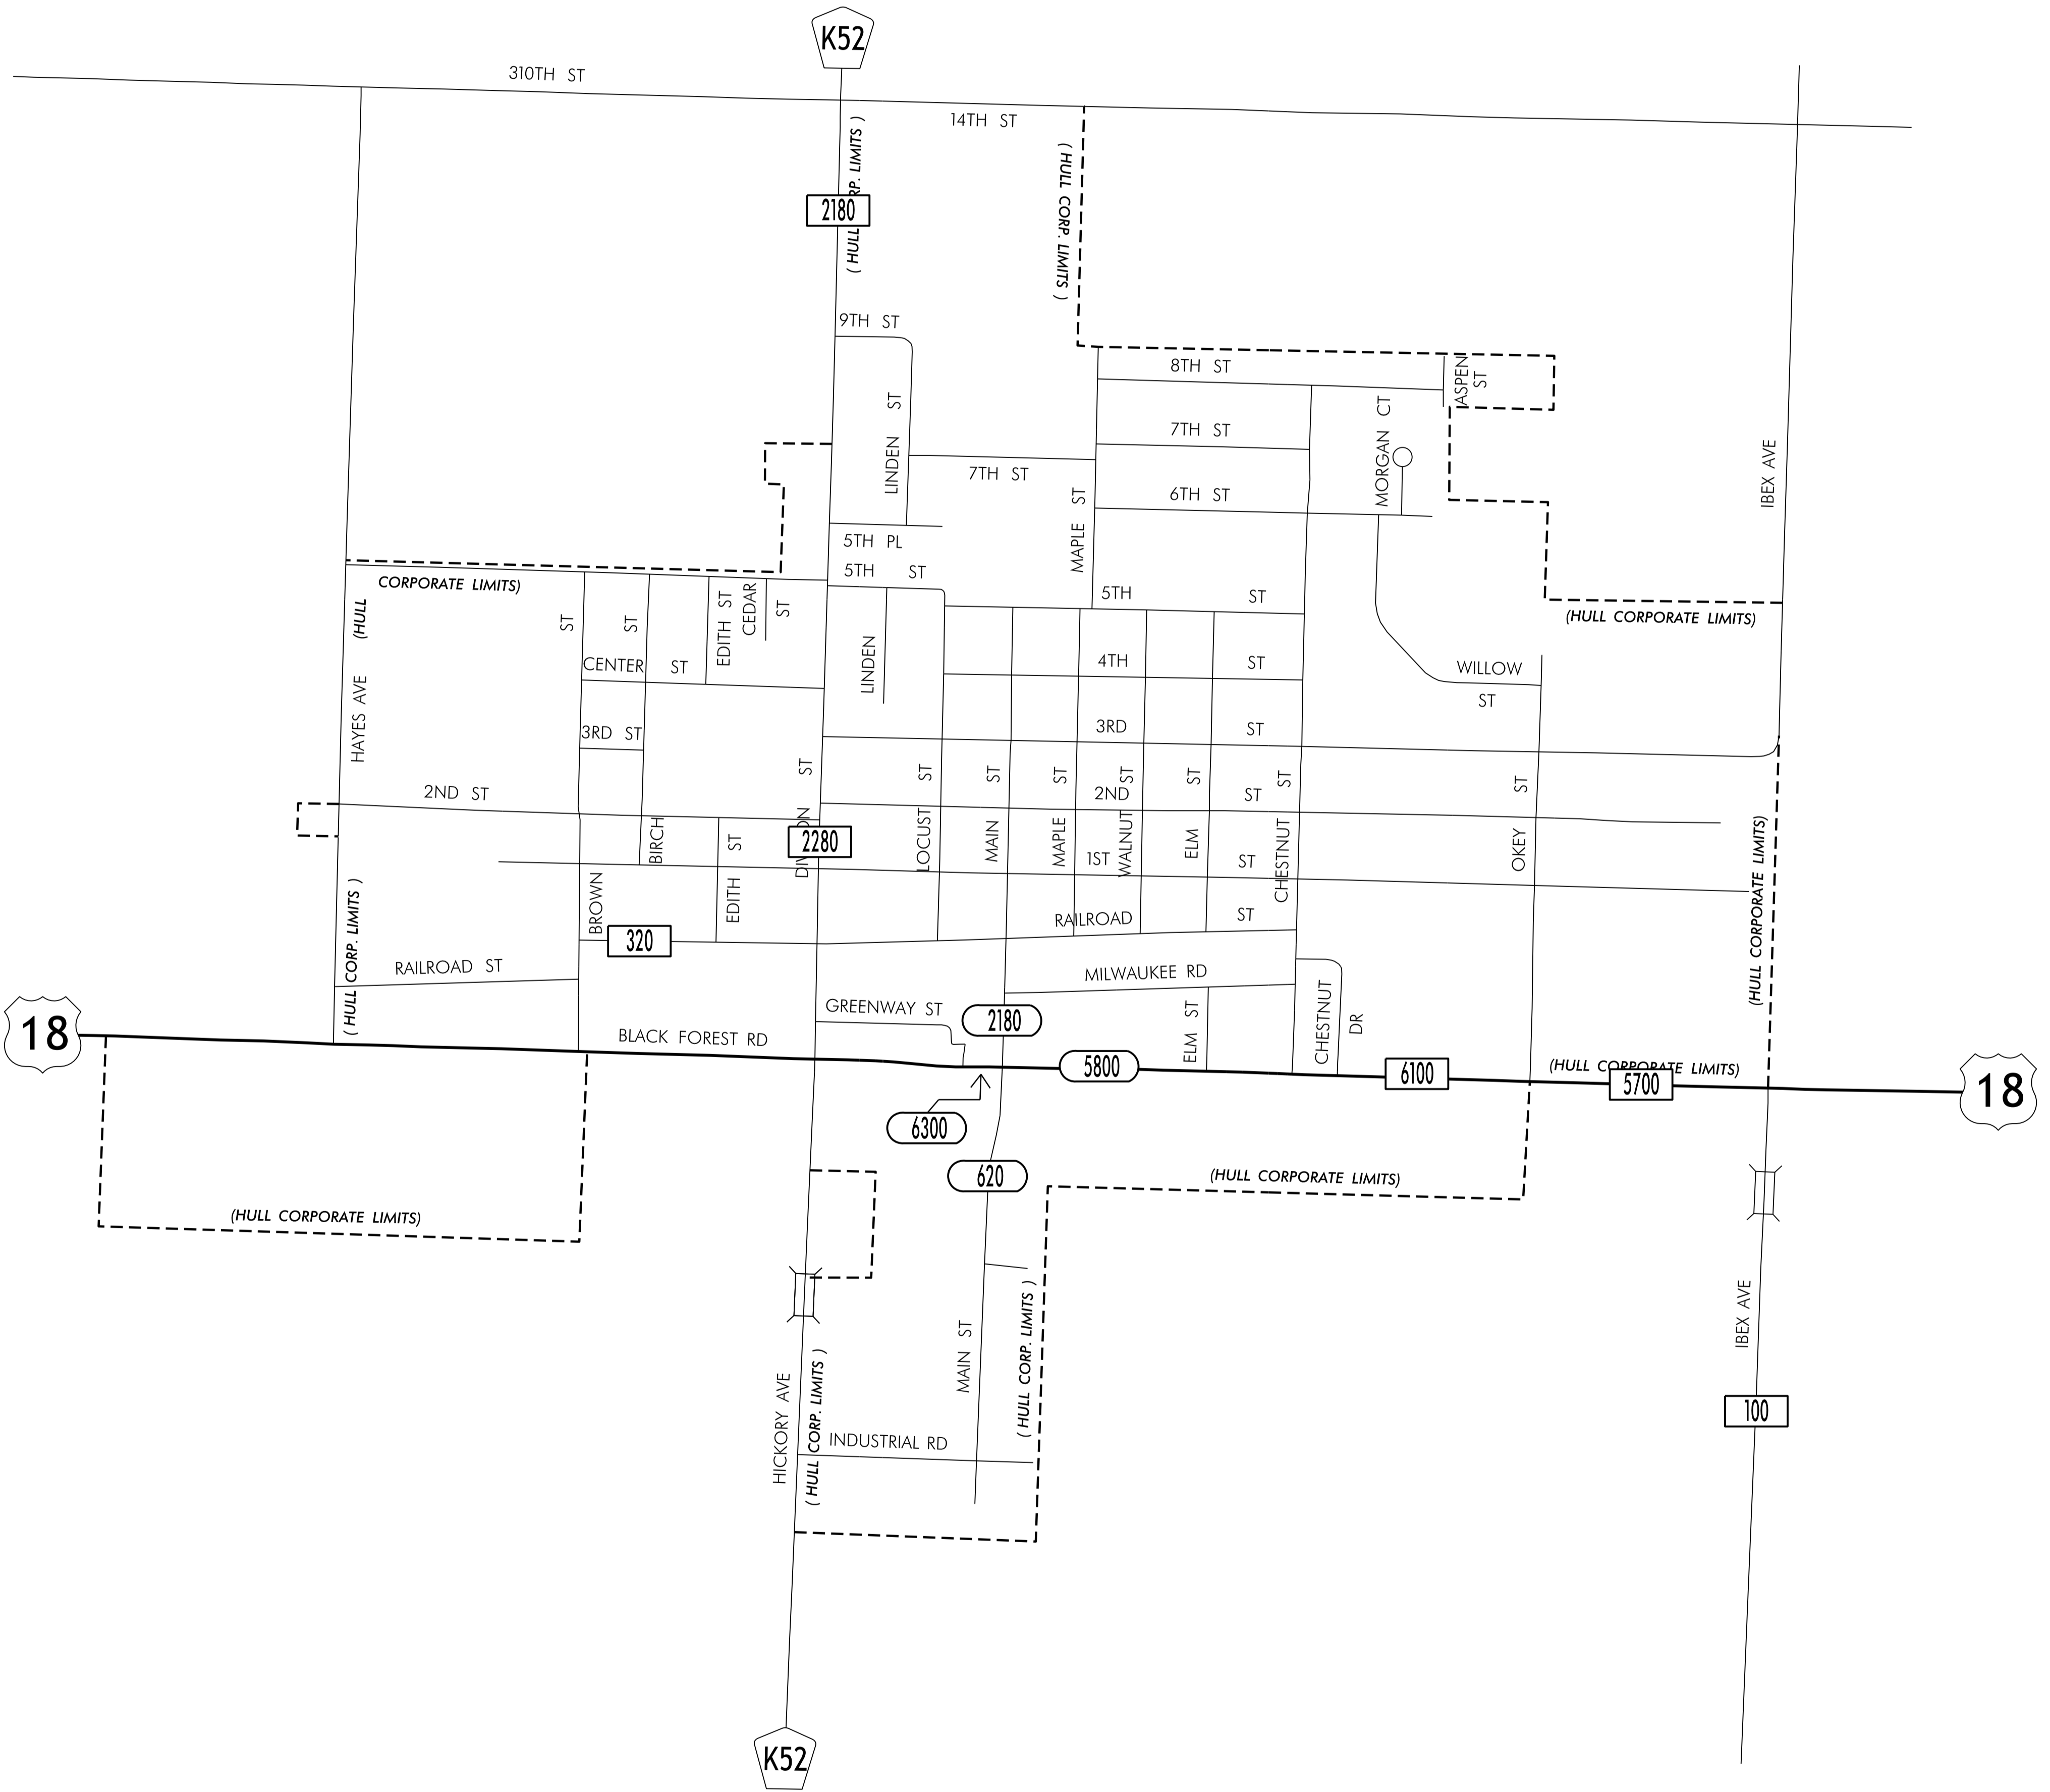

TRAFFIC FLOW MAP OF
HULL
SIoux COUNTY
2019 ANNUAL AVERAGE DAILY TRAFFI9

LEGEND

- RECORDED ONLY
- MANUAL COUNT