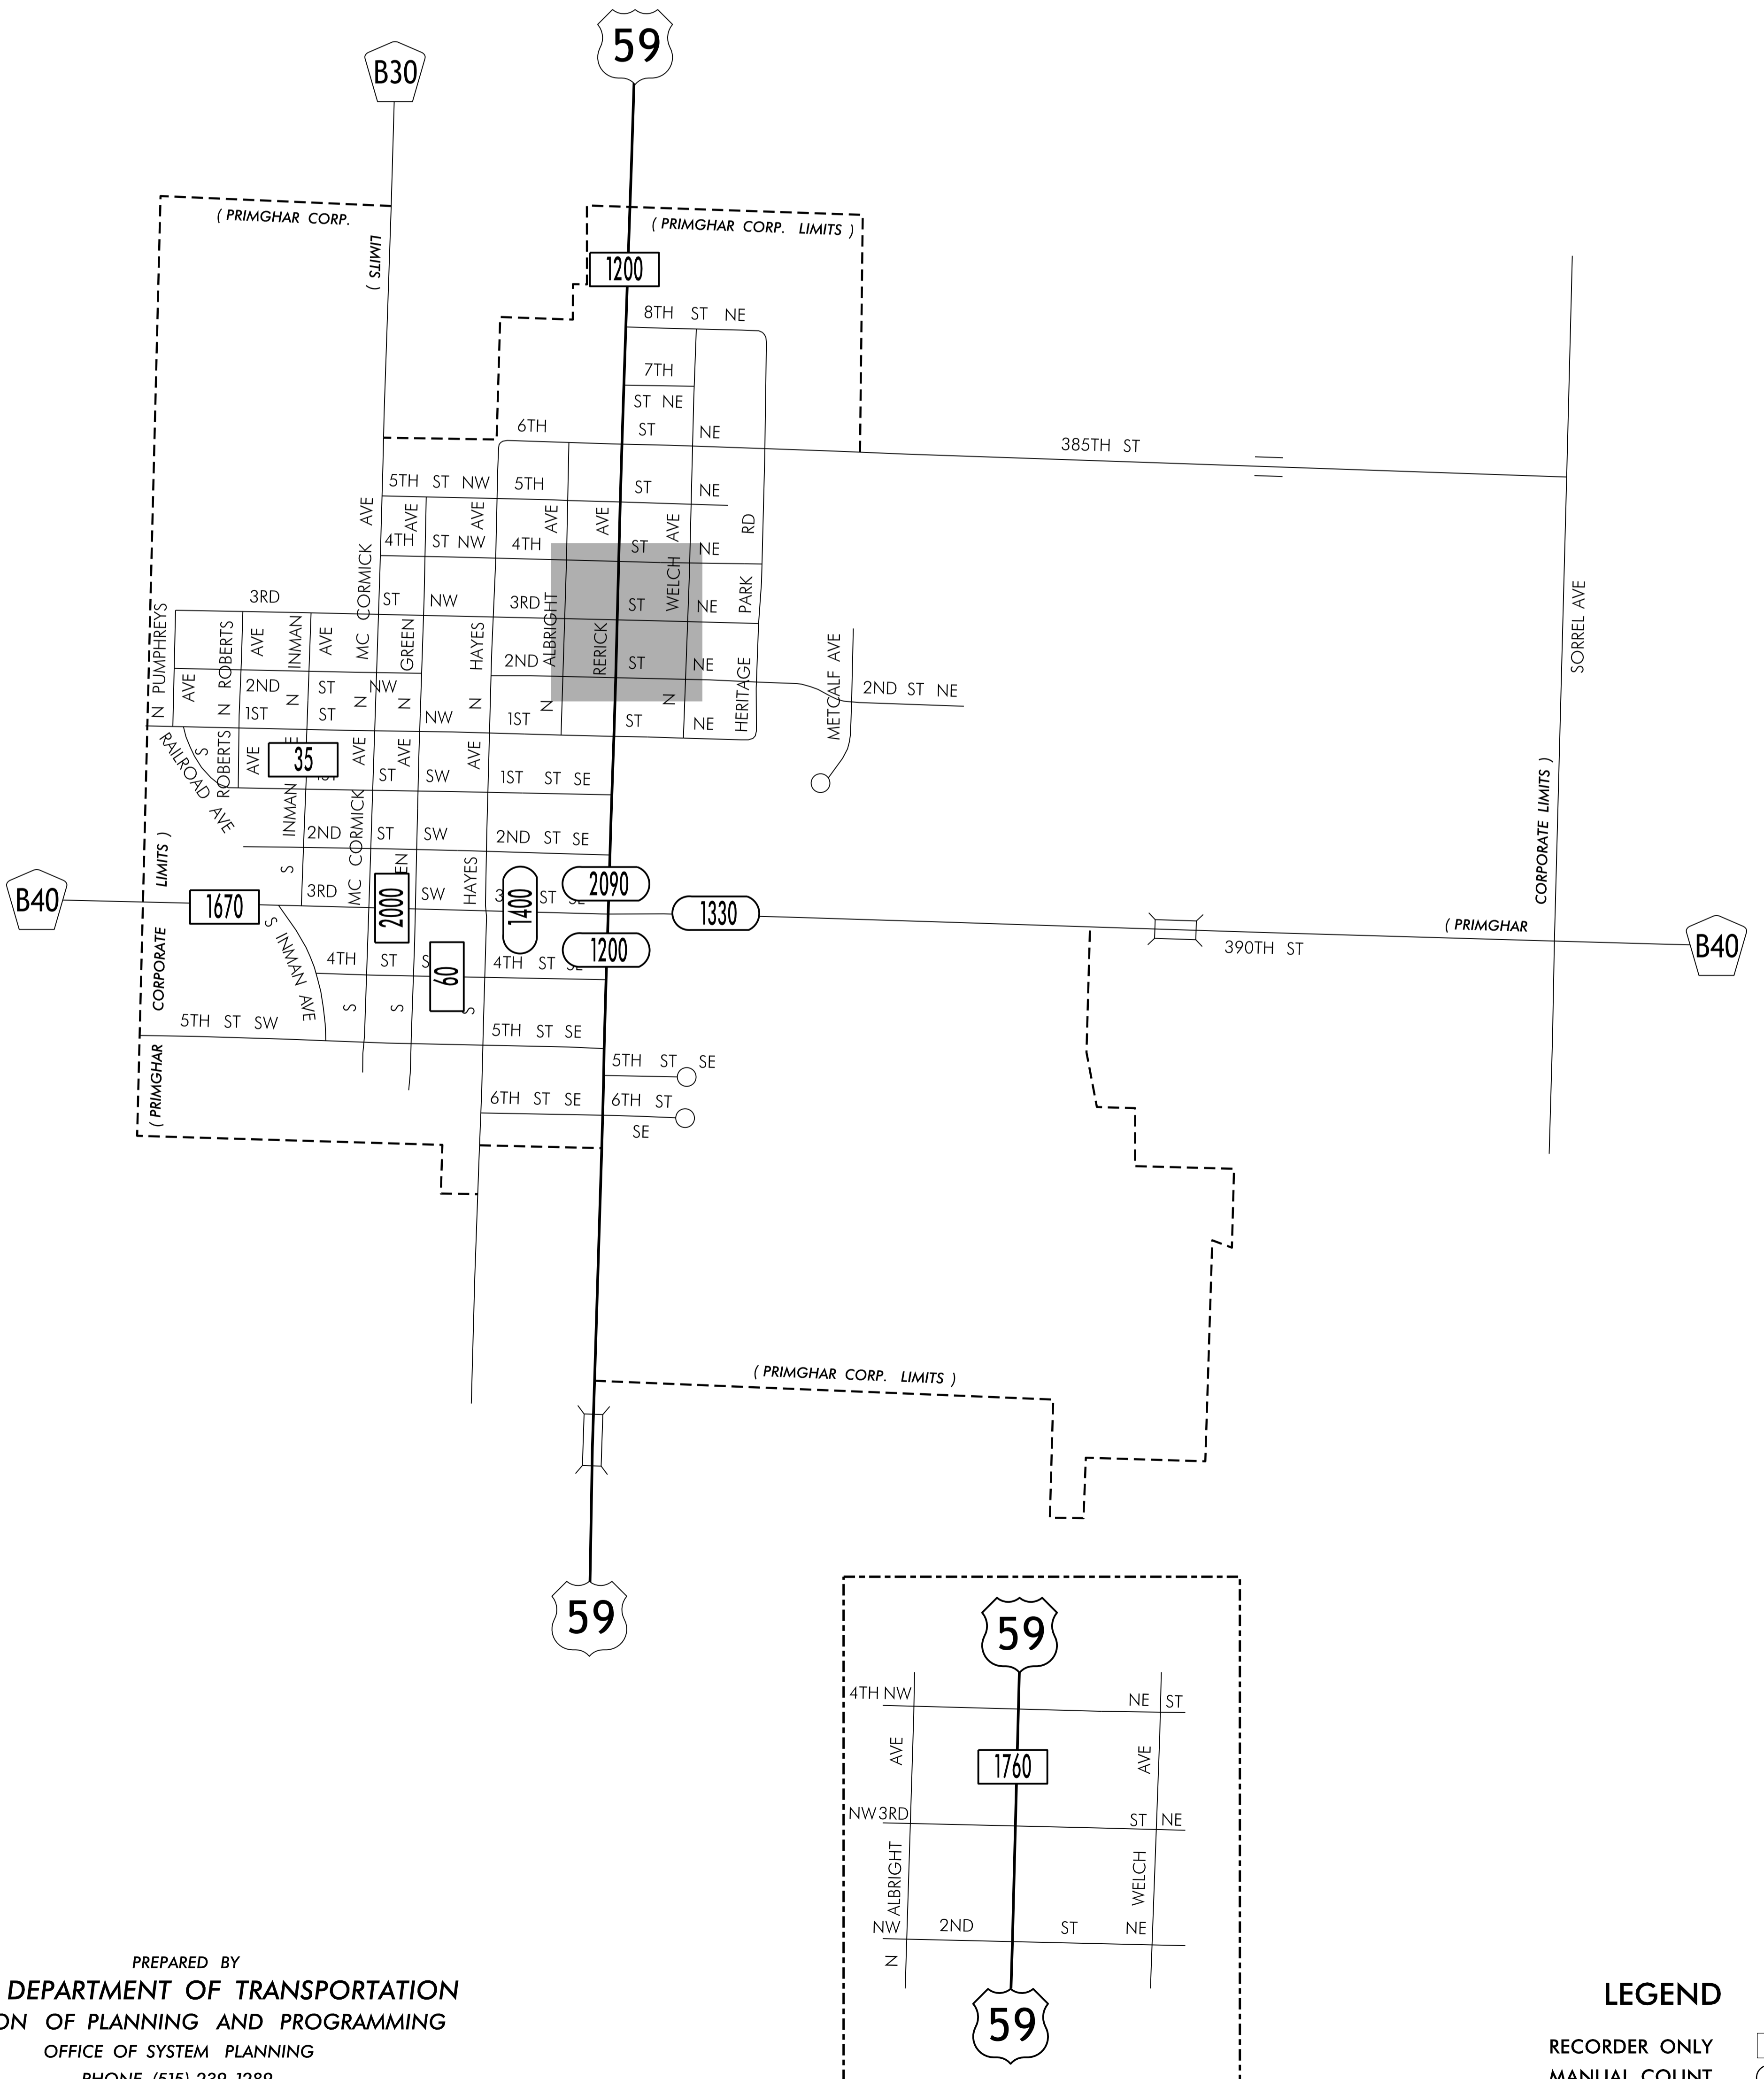

TRAFFIC FLOW MAP OF
PRIMGHAR
O'BRIEN COUNTY
2019 ANNUAL AVERAGE DAILY TRAFFIC

LEGEND

RECORDER ONLY 
 MANUAL COUNT 