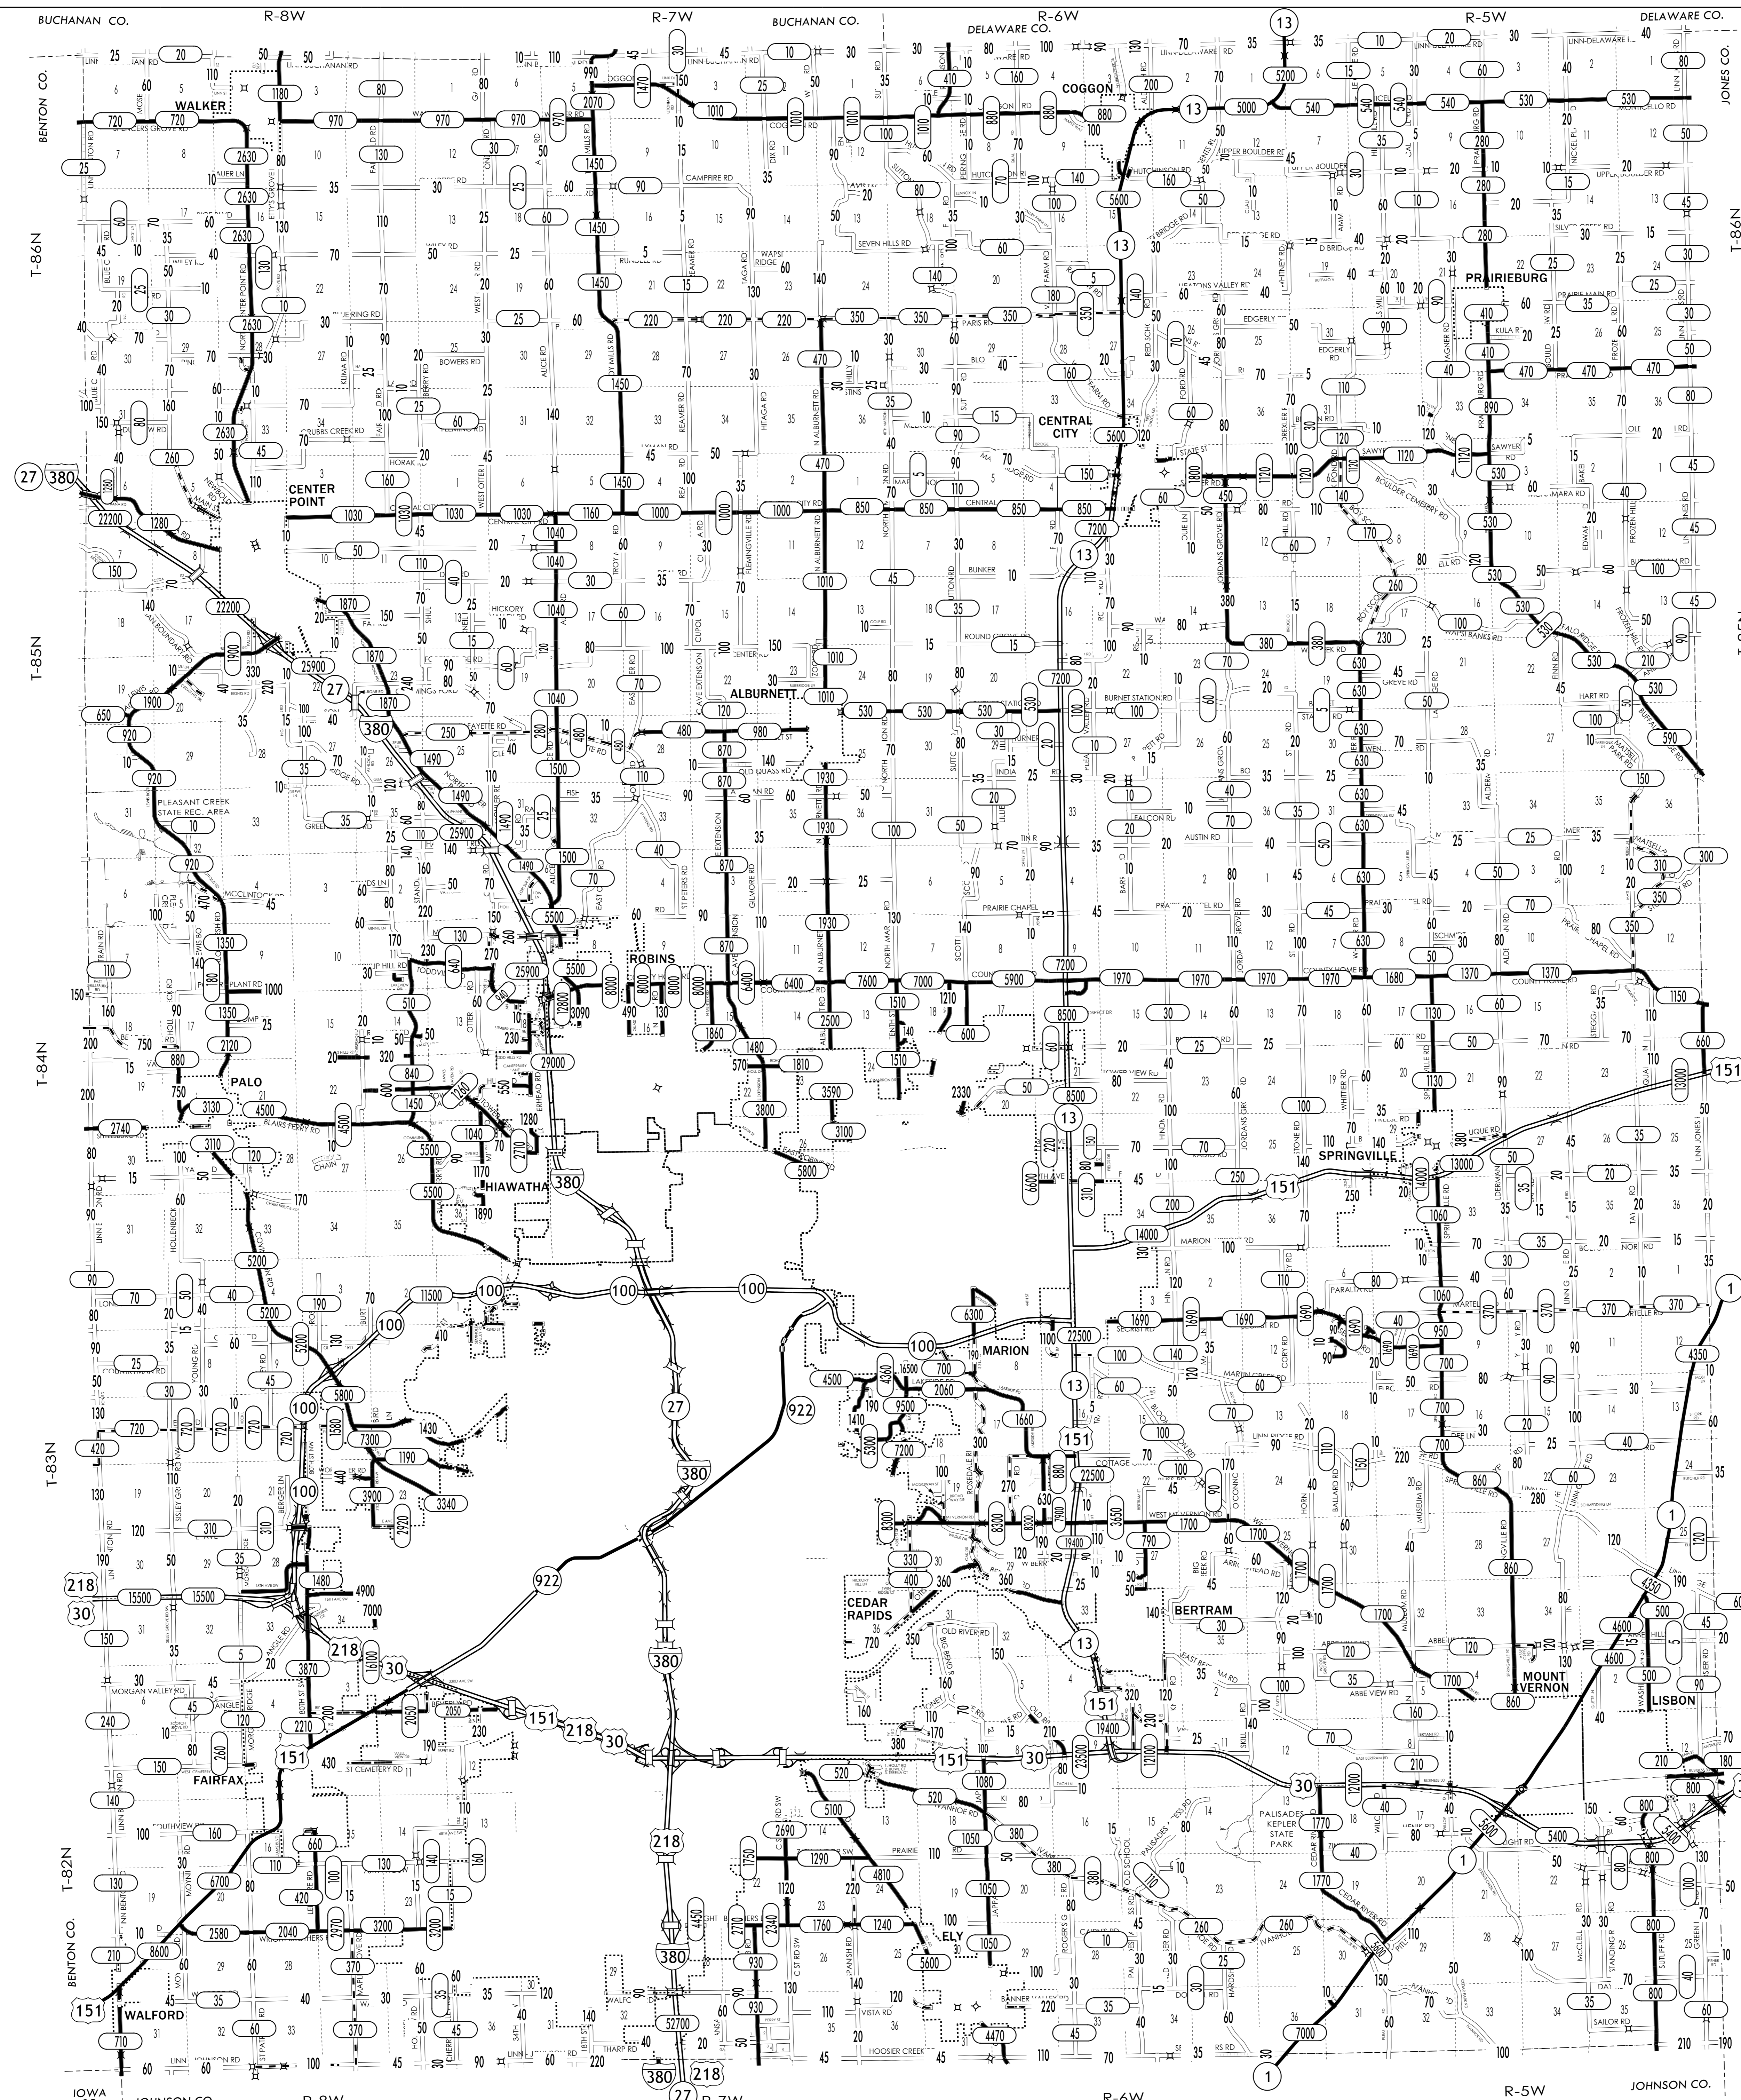

# TRAFFIC FLOW MAP OF LINN COUNTY IOWA

Prepared By  
SYSTEMS PLANNING BUREAU  
Phone: (515) 239-1664  
WWW.IOWADOT.GOV/MAPS

In Cooperation With  
United States  
Department of Transportation

JANUARY 1, 2022

7 - 1 - 22

### LEGEND

**2021** ANNUAL AVERAGE DAILY TRAFFIC  
HISTORICAL DATA

**2021**  
**57**