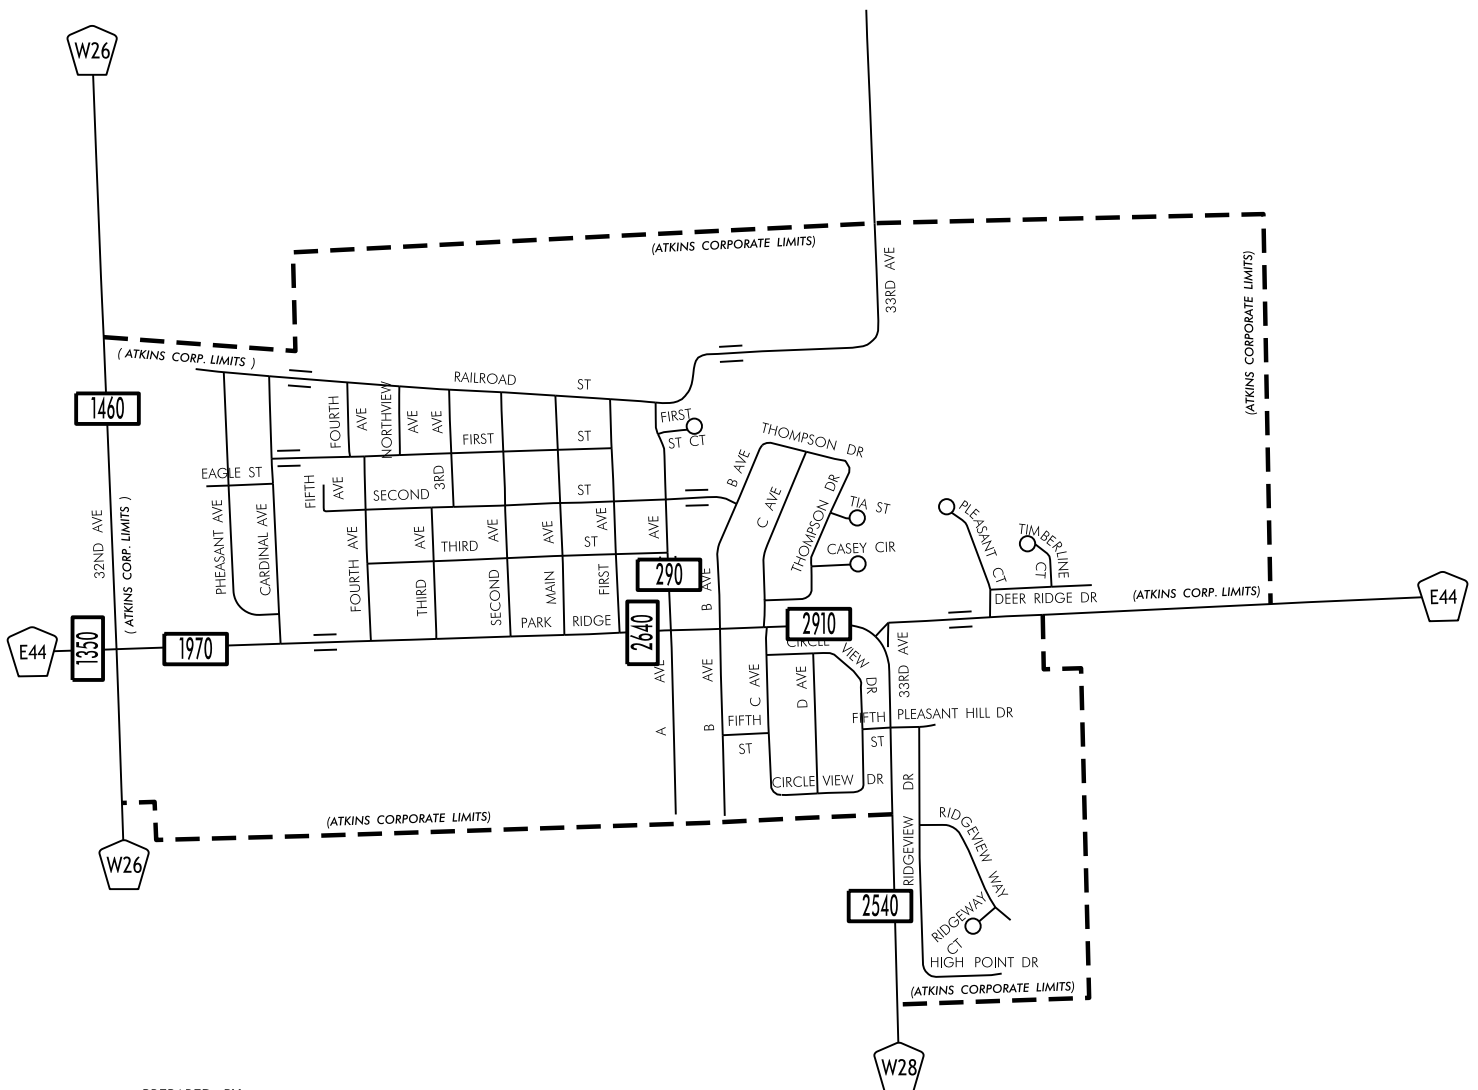

TRAFFIC FLOW MAP OF
ATKINS
BENTON COUNTY
2021 ANNUAL AVERAGE DAILY TRAFFIC

LEGEND

- RECORDER ONLY
- MANUAL COUNT