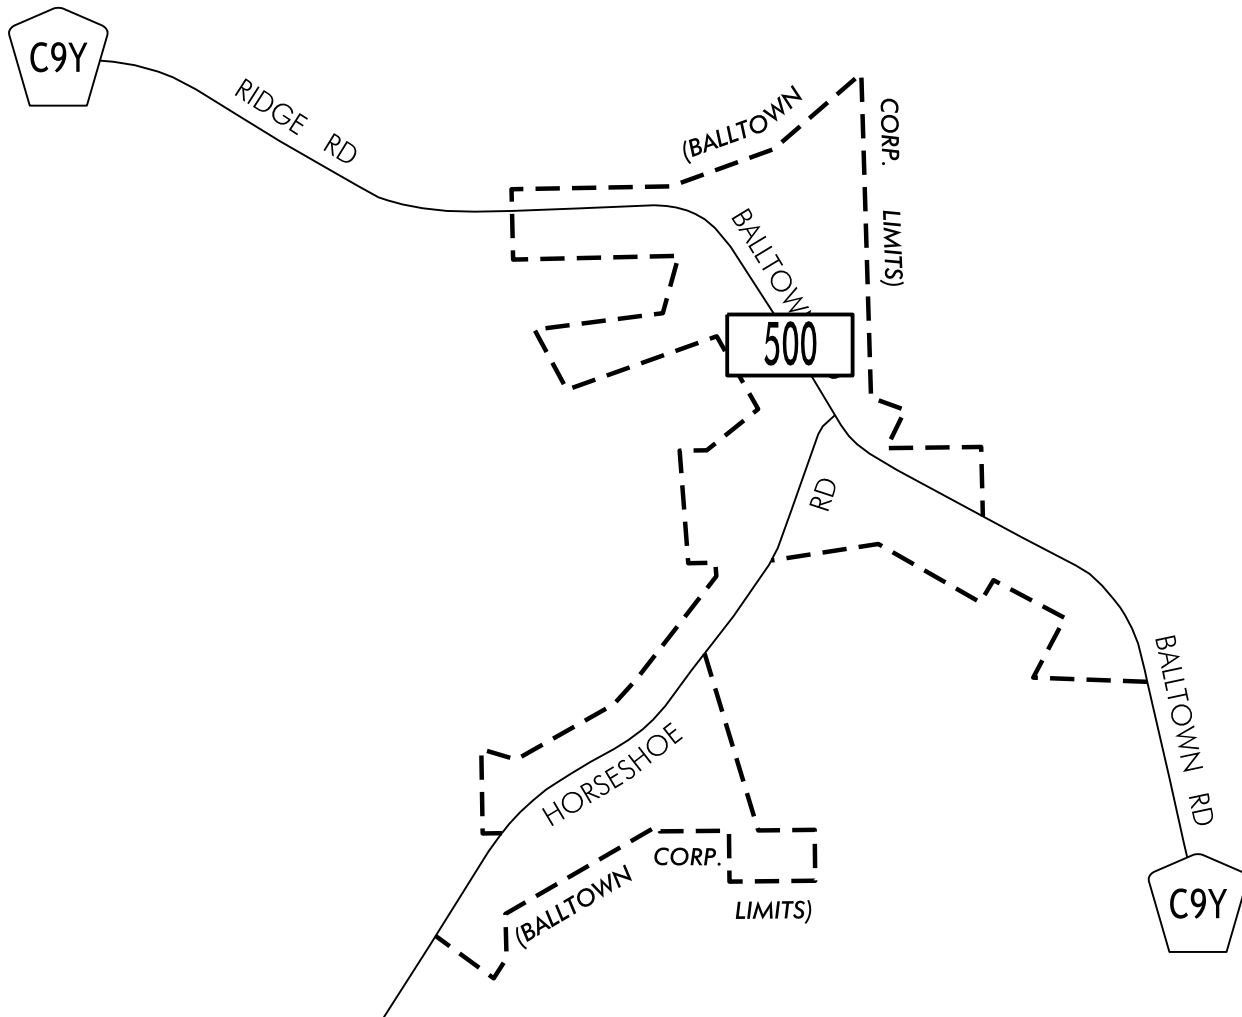

TRAFFIC FLOW MAP OF

**BALLTOWN**

**DUBUQUE COUNTY**

**2021 ANNUAL AVERAGE DAILY TRAFFIC**

**LEGEND**

- RECORDER ONLY
- MANUAL COUNT