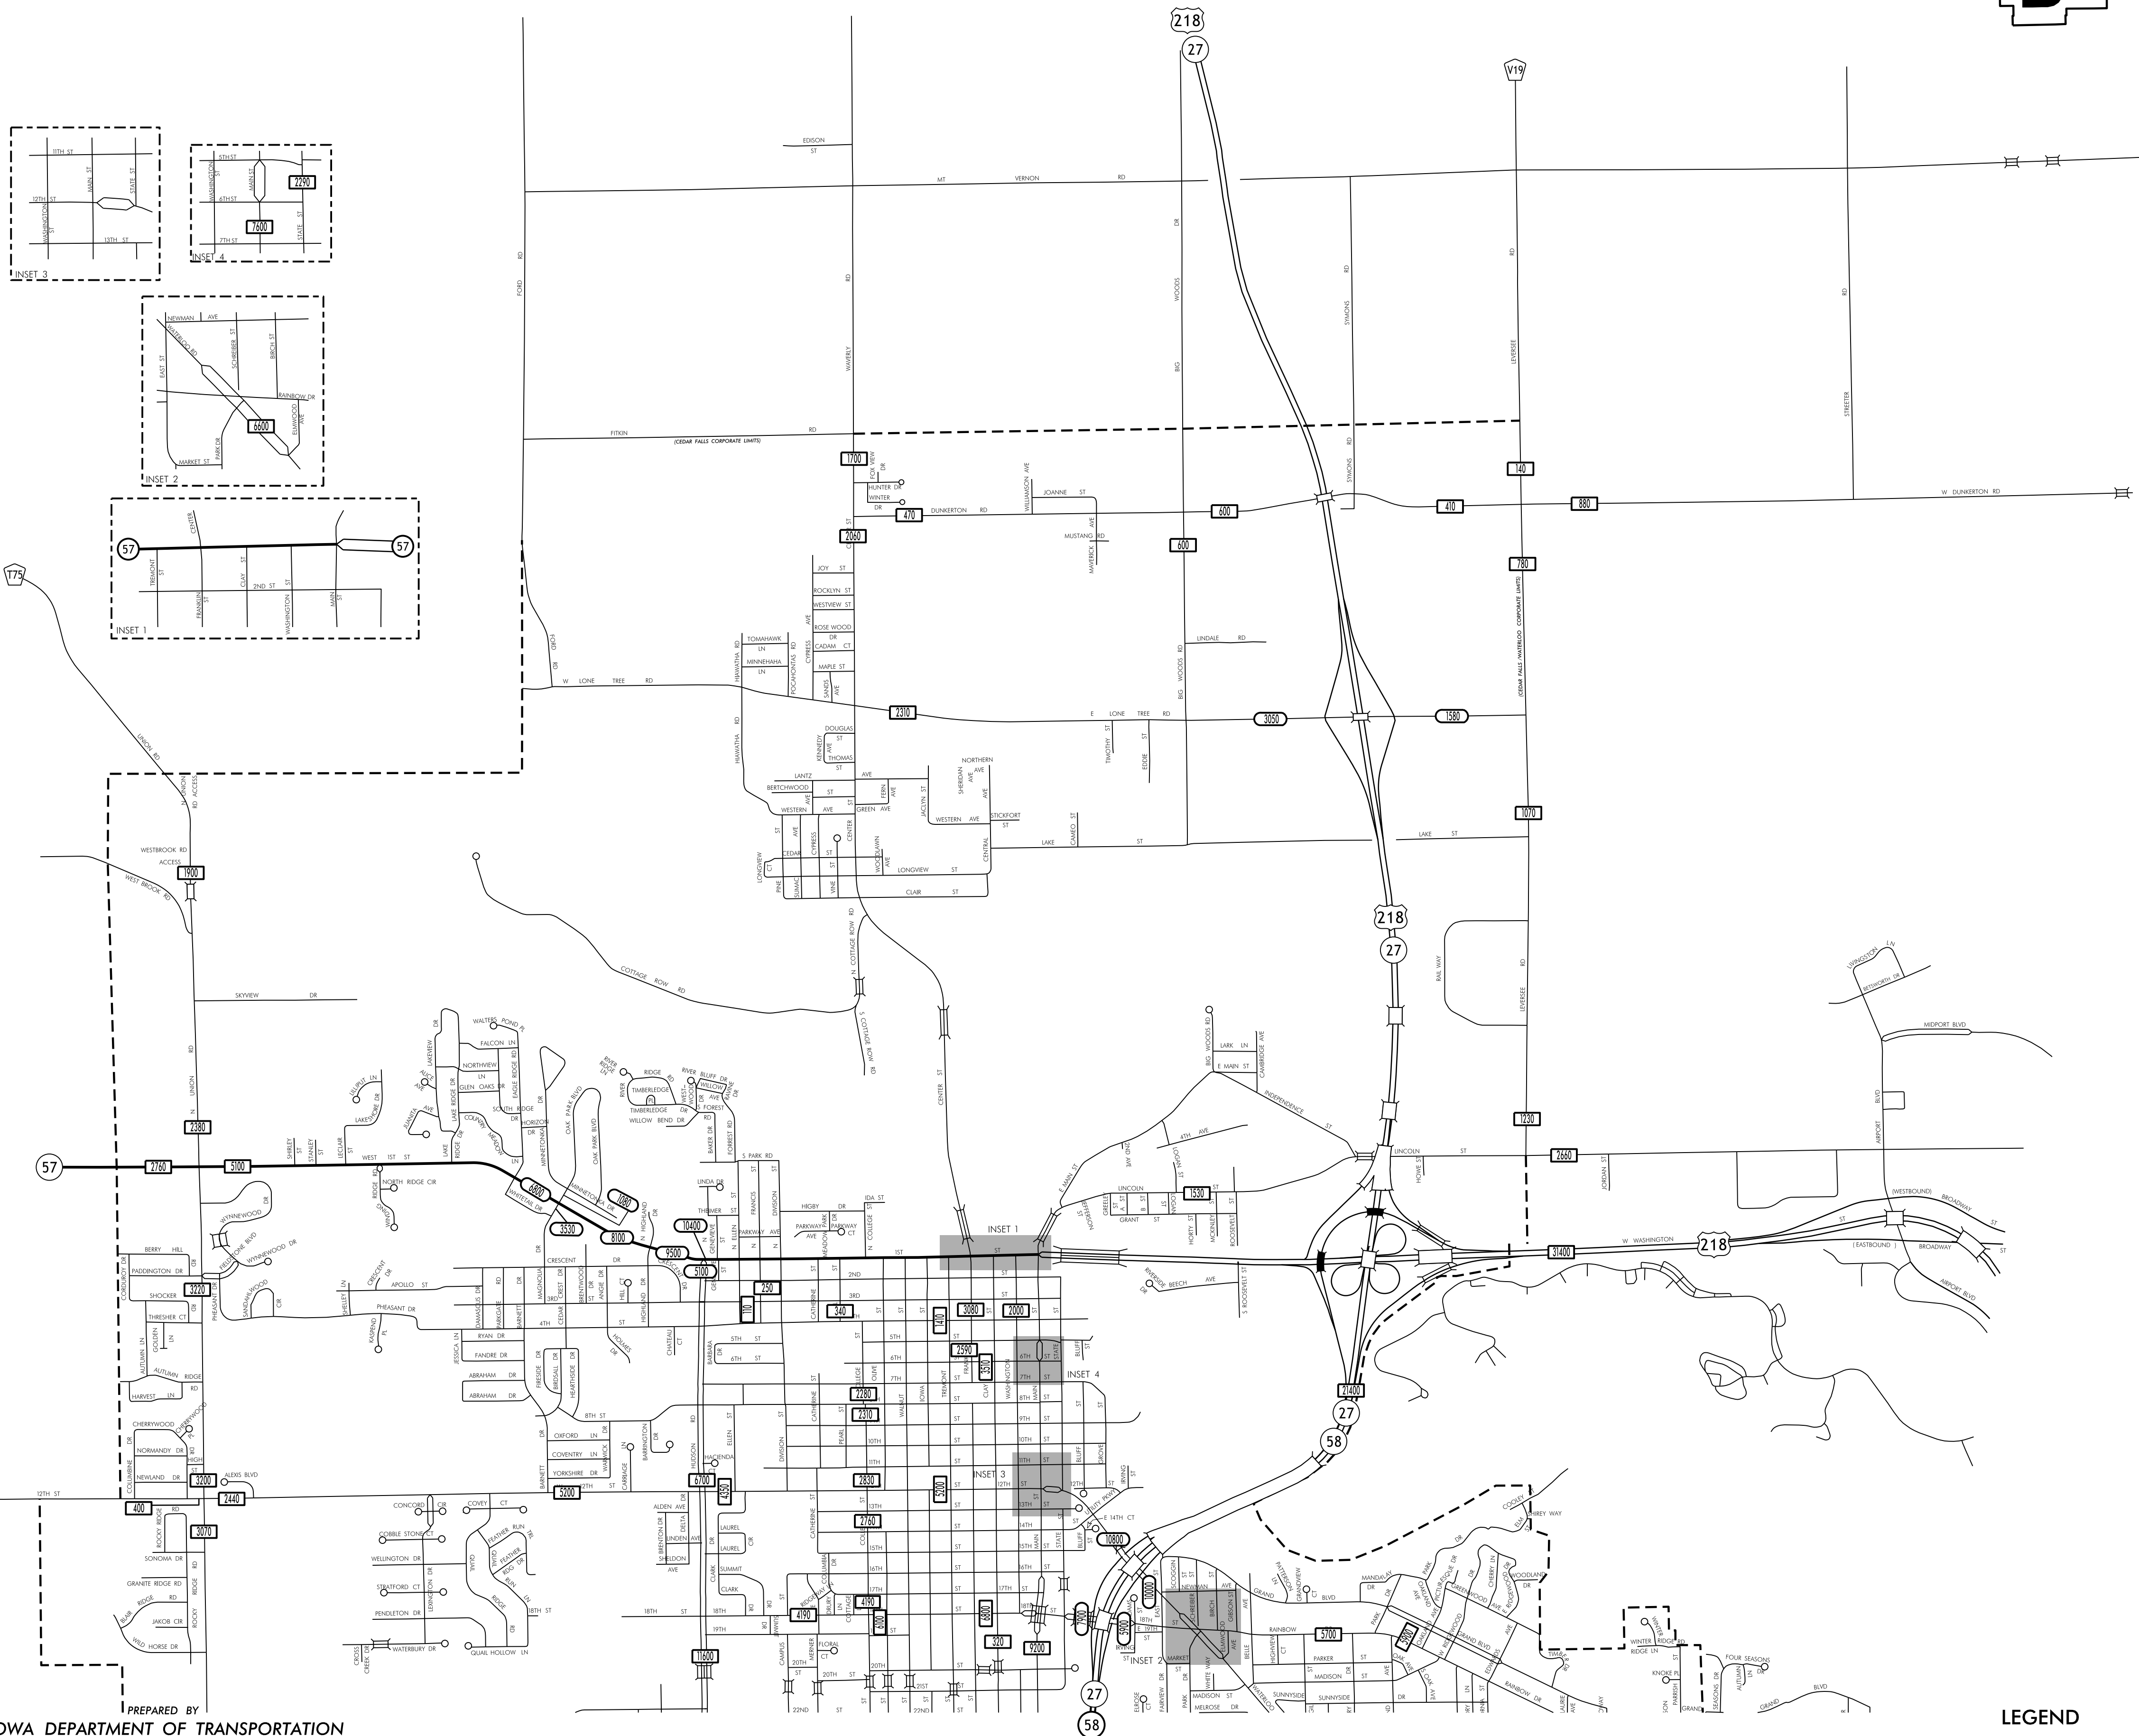

TRAFFIC FLOW MAP OF  
CEDAR FALLS A  
BLACK HAWK COUNTY  
2021 ANNUAL AVERAGE DAILY TRAFFIC

TRAFFIC FLOW MAP OF  
**CEDAR FALLS B**  
**BLACK HAWK COUNTY**  
2021 ANNUAL AVERAGE DAILY TRAFFIC