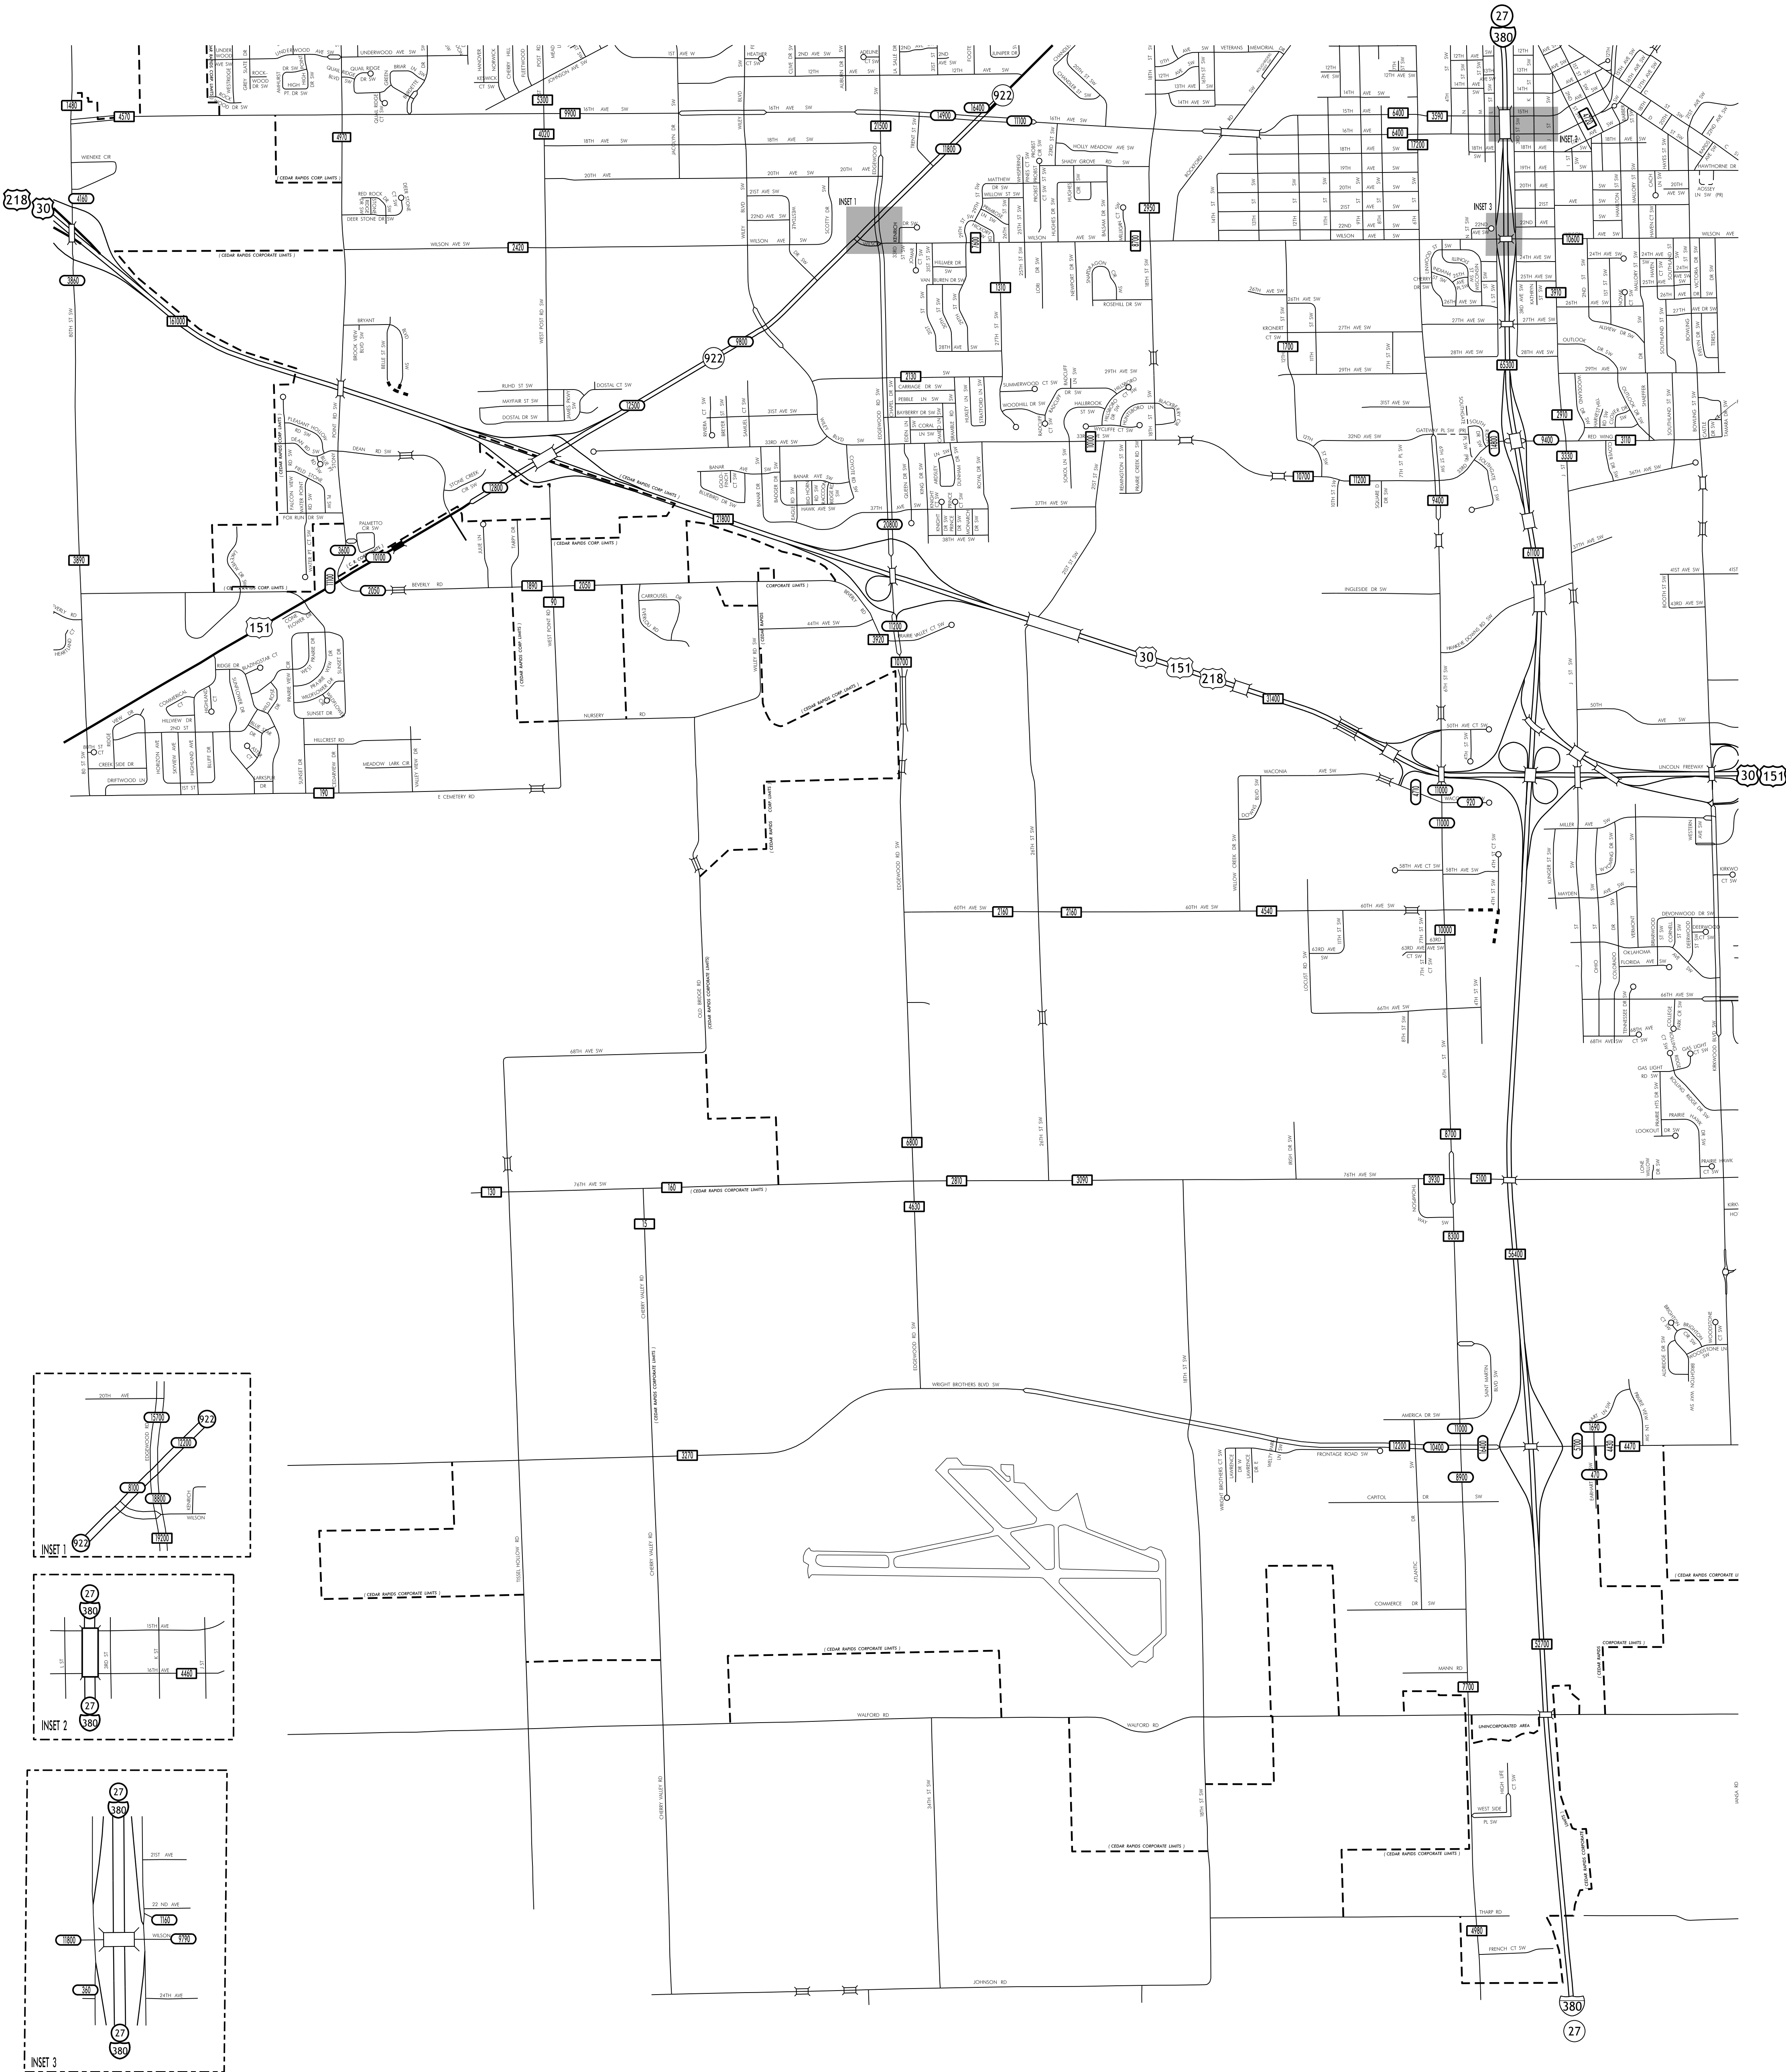

TRAFFIC FLOW MAP OF  
CEDAR RAPIDS A  
LINN COUNTY  
2021 ANNUAL AVERAGE DAILY TRAFFIC

TRAFFIC FLOW MAP OF  
CEDAR RAPIDS B  
LINN COUNTY  
2021 ANNUAL AVERAGE DAILY TRAFFIC

TRAFFIC FLOW MAP OF  
**CEDAR RAPIDS C**  
**LINN COUNTY**  
**2021 ANNUAL AVERAGE DAILY TRAFFIC**

TRAFFIC FLOW MAP OF  
**CEDAR RAPIDS D**  
**LINN COUNTY**  
**2021 ANNUAL AVERAGE DAILY TRAFFIC**