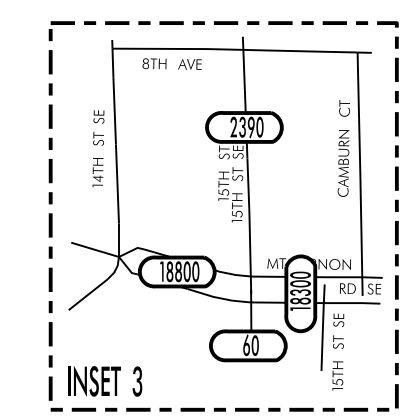

TRAFFIC FLOW MAP OF  
CEDAR RAPIDS A  
LINN COUNTY  
2021 ANNUAL AVERAGE DAILY TRAFFIC

TRAFFIC FLOW MAP OF  
CEDAR RAPIDS B  
LINN COUNTY  
2021 ANNUAL AVERAGE DAILY TRAFFIC

TRAFFIC FLOW MAP OF  
**CEDAR RAPIDS C**  
**LINN COUNTY**  
**2021 ANNUAL AVERAGE DAILY TRAFFIC**

TRAFFIC FLOW MAP OF  
**CEDAR RAPIDS D**  
**LINN COUNTY**  
**2021 ANNUAL AVERAGE DAILY TRAFFIC**