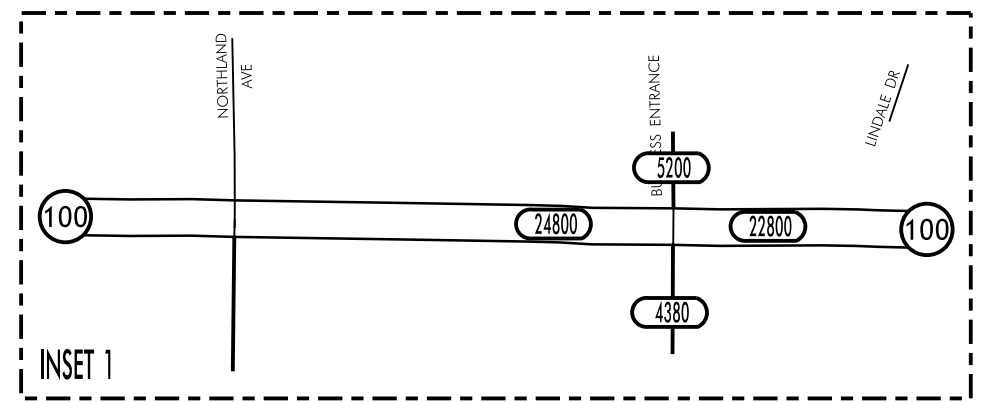

TRAFFIC FLOW MAP OF  
CEDAR RAPIDS A  
LINN COUNTY  
2021 ANNUAL AVERAGE DAILY TRAFFIC

TRAFFIC FLOW MAP OF  
CEDAR RAPIDS B  
LINN COUNTY  
2021 ANNUAL AVERAGE DAILY TRAFFIC

TRAFFIC FLOW MAP OF  
**CEDAR RAPIDS C**  
**LINN COUNTY**  
**2021 ANNUAL AVERAGE DAILY TRAFFIC**

TRAFFIC FLOW MAP OF  
**CEDAR RAPIDS D**  
**LINN COUNTY**  
**2021 ANNUAL AVERAGE DAILY TRAFFIC**