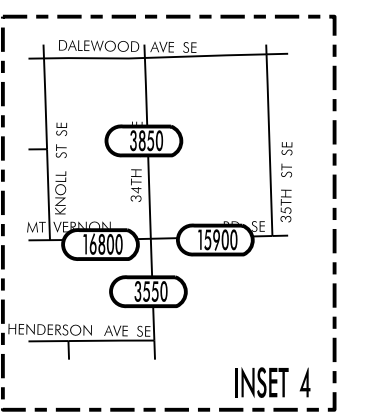

TRAFFIC FLOW MAP OF  
CEDAR RAPIDS A  
LINN COUNTY  
2021 ANNUAL AVERAGE DAILY TRAFFIC

TRAFFIC FLOW MAP OF  
CEDAR RAPIDS B  
LINN COUNTY  
2021 ANNUAL AVERAGE DAILY TRAFFIC

TRAFFIC FLOW MAP OF  
**CEDAR RAPIDS C**  
**LINN COUNTY**  
**2021 ANNUAL AVERAGE DAILY TRAFFIC**

TRAFFIC FLOW MAP OF  
**CEDAR RAPIDS D**  
**LINN COUNTY**  
**2021 ANNUAL AVERAGE DAILY TRAFFIC**