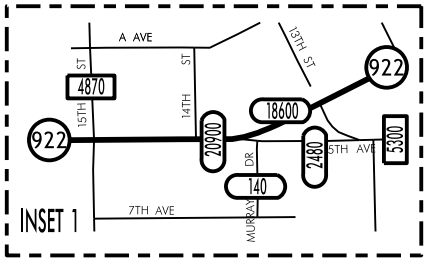

TRAFFIC FLOW MAP OF  
CEDAR RAPIDS A  
LINN COUNTY  
2021 ANNUAL AVERAGE DAILY TRAFFIC

TRAFFIC FLOW MAP OF  
CEDAR RAPIDS B  
LINN COUNTY  
2021 ANNUAL AVERAGE DAILY TRAFFIC

TRAFFIC FLOW MAP OF  
**CEDAR RAPIDS C**  
**LINN COUNTY**  
**2021 ANNUAL AVERAGE DAILY TRAFFIC**

TRAFFIC FLOW MAP OF  
**CEDAR RAPIDS D**  
**LINN COUNTY**  
**2021 ANNUAL AVERAGE DAILY TRAFFIC**