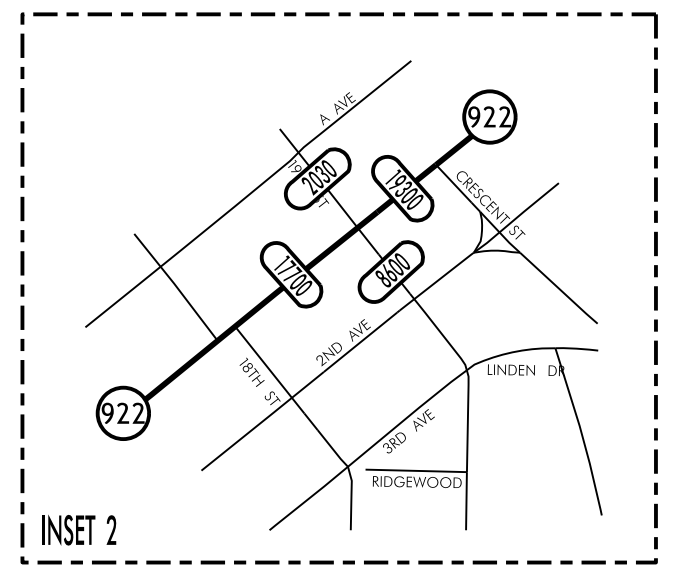

TRAFFIC FLOW MAP OF  
CEDAR RAPIDS A  
LINN COUNTY  
2021 ANNUAL AVERAGE DAILY TRAFFIC

TRAFFIC FLOW MAP OF  
CEDAR RAPIDS B  
LINN COUNTY  
2021 ANNUAL AVERAGE DAILY TRAFFIC

TRAFFIC FLOW MAP OF  
**CEDAR RAPIDS C**  
**LINN COUNTY**  
**2021 ANNUAL AVERAGE DAILY TRAFFIC**

TRAFFIC FLOW MAP OF  
**CEDAR RAPIDS D**  
**LINN COUNTY**  
**2021 ANNUAL AVERAGE DAILY TRAFFIC**