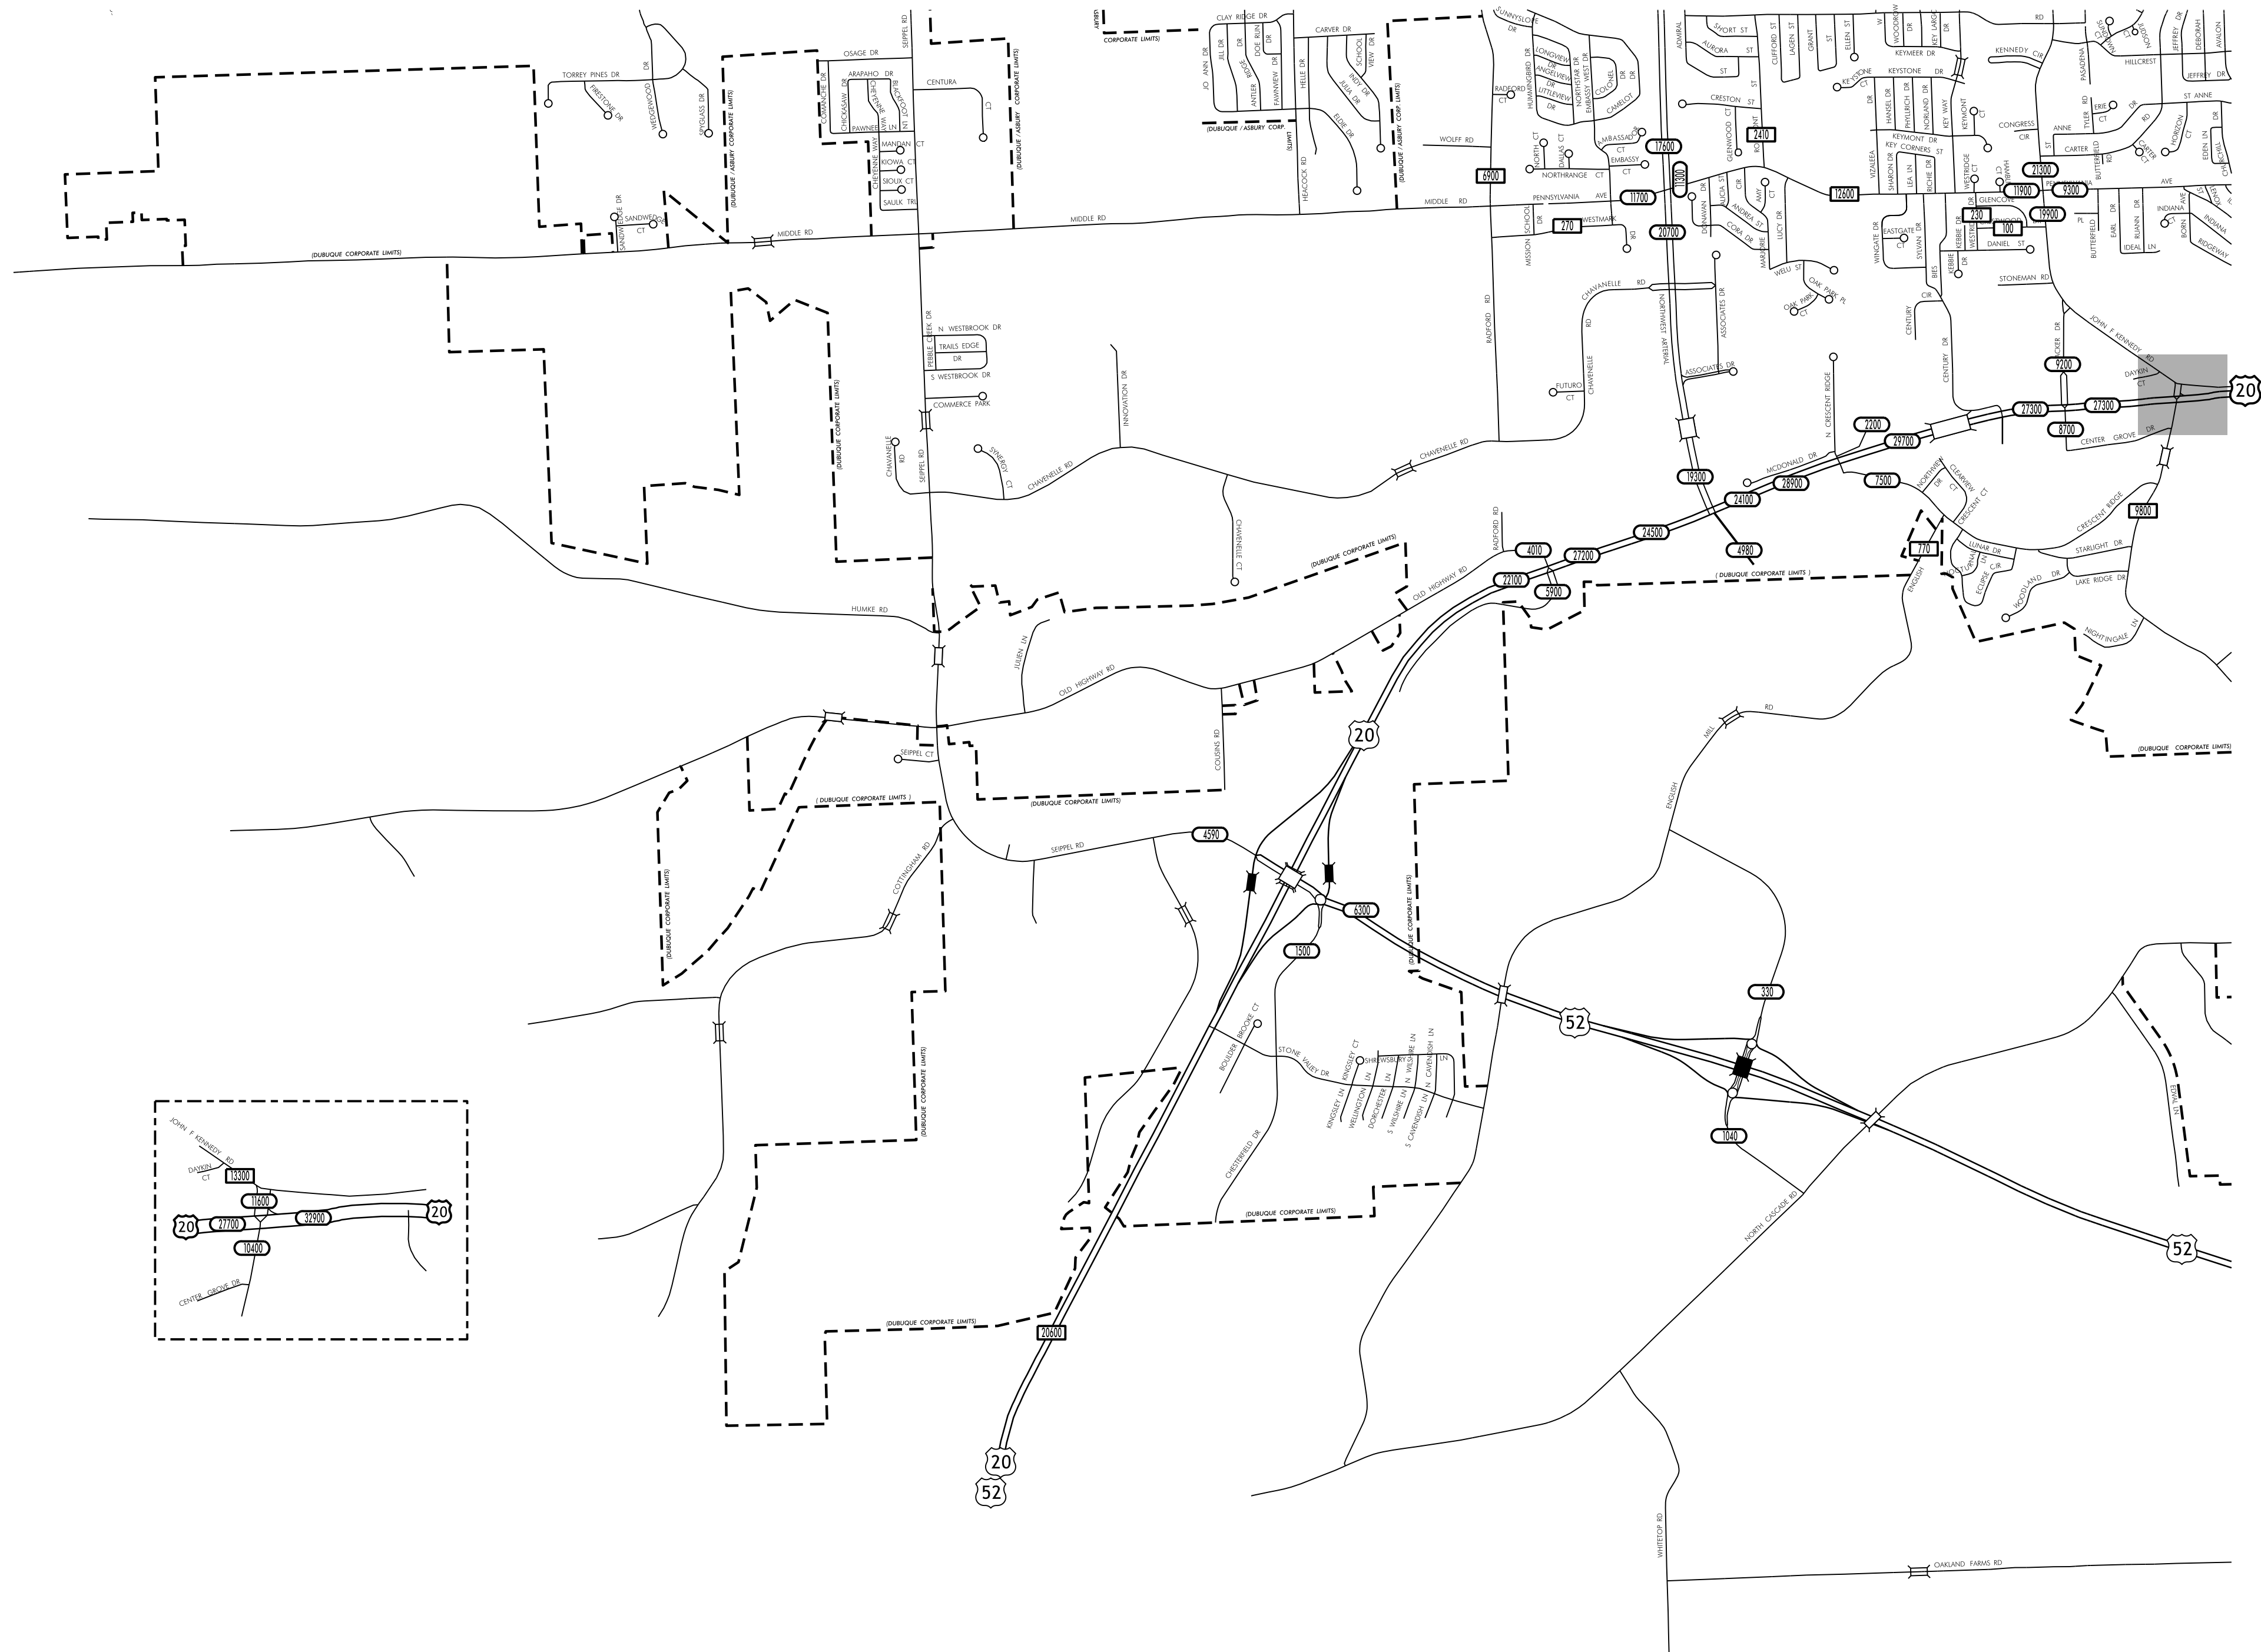

TRAFFIC FLOW MAP OF
DUBUQUE A
DUBUQUE COUNTY
2021 ANNUAL AVERAGE DAILY TRAFFIC

TRAFFIC FLOW MAP OF
DUBUQUE B
DUBUQUE COUNTY
2021 ANNUAL AVERAGE DAILY TRAFFIC

TRAFFIC FLOW MAP OF
DUBUQUE C
DUBUQUE COUNTY
2021 ANNUAL AVERAGE DAILY TRAFFIC

TRAFFIC FLOW MAP OF
DUBUQUE D
DUBUQUE COUNTY
 2021 ANNUAL AVERAGE DAILY TRAFFIC