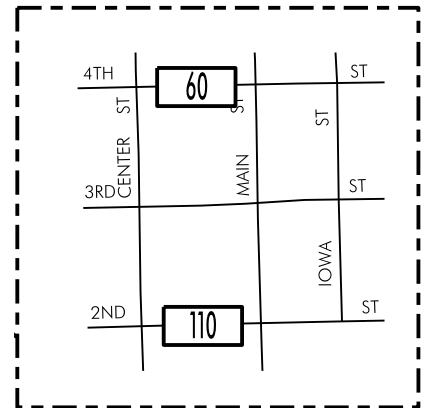

TRAFFIC FLOW MAP OF
DUNDEE
DELAWARE COUNTY
2021 ANNUAL AVERAGE DAILY TRAFFIC

LEGEND

RECORDER ONLY 
 MANUAL COUNT 