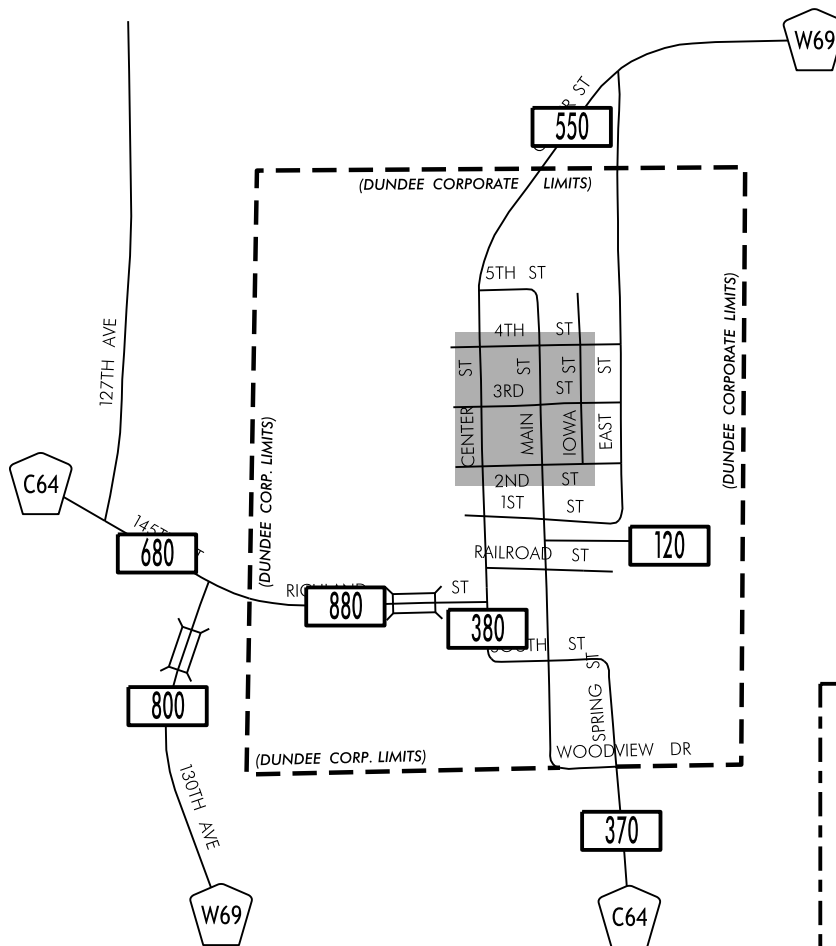

TRAFFIC FLOW MAP OF
DUNDEE
DELAWARE COUNTY
2021 ANNUAL AVERAGE DAILY TRAFFIC

LEGEND

RECORDER ONLY 
 MANUAL COUNT 