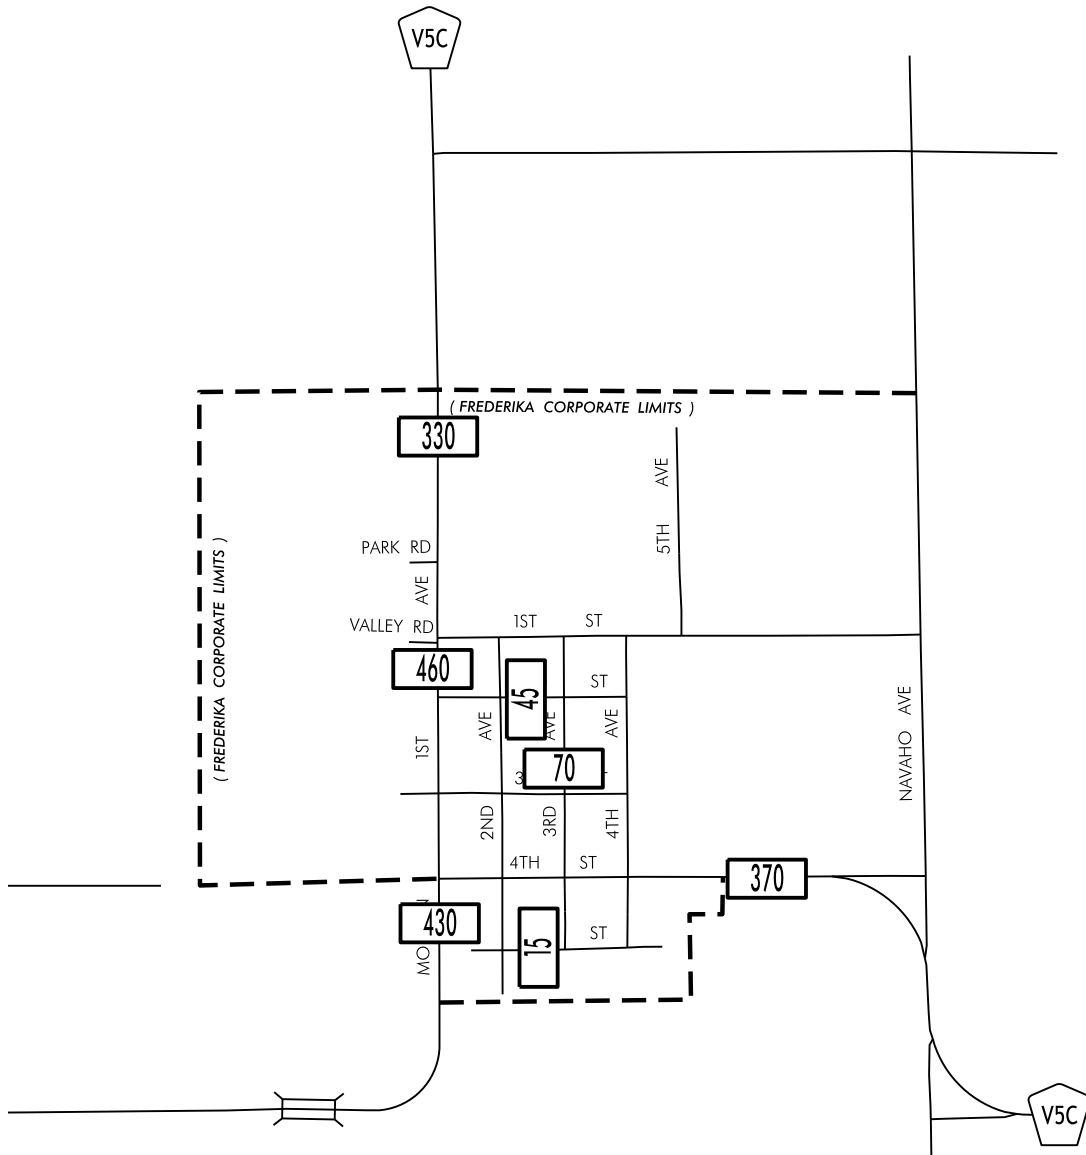

TRAFFIC FLOW MAP OF

FREDERIKA

BREMER COUNTY

2021 ANNUAL AVERAGE DAILY TRAFFIC

LEGEND

RECORDER ONLY
MANUAL COUNT