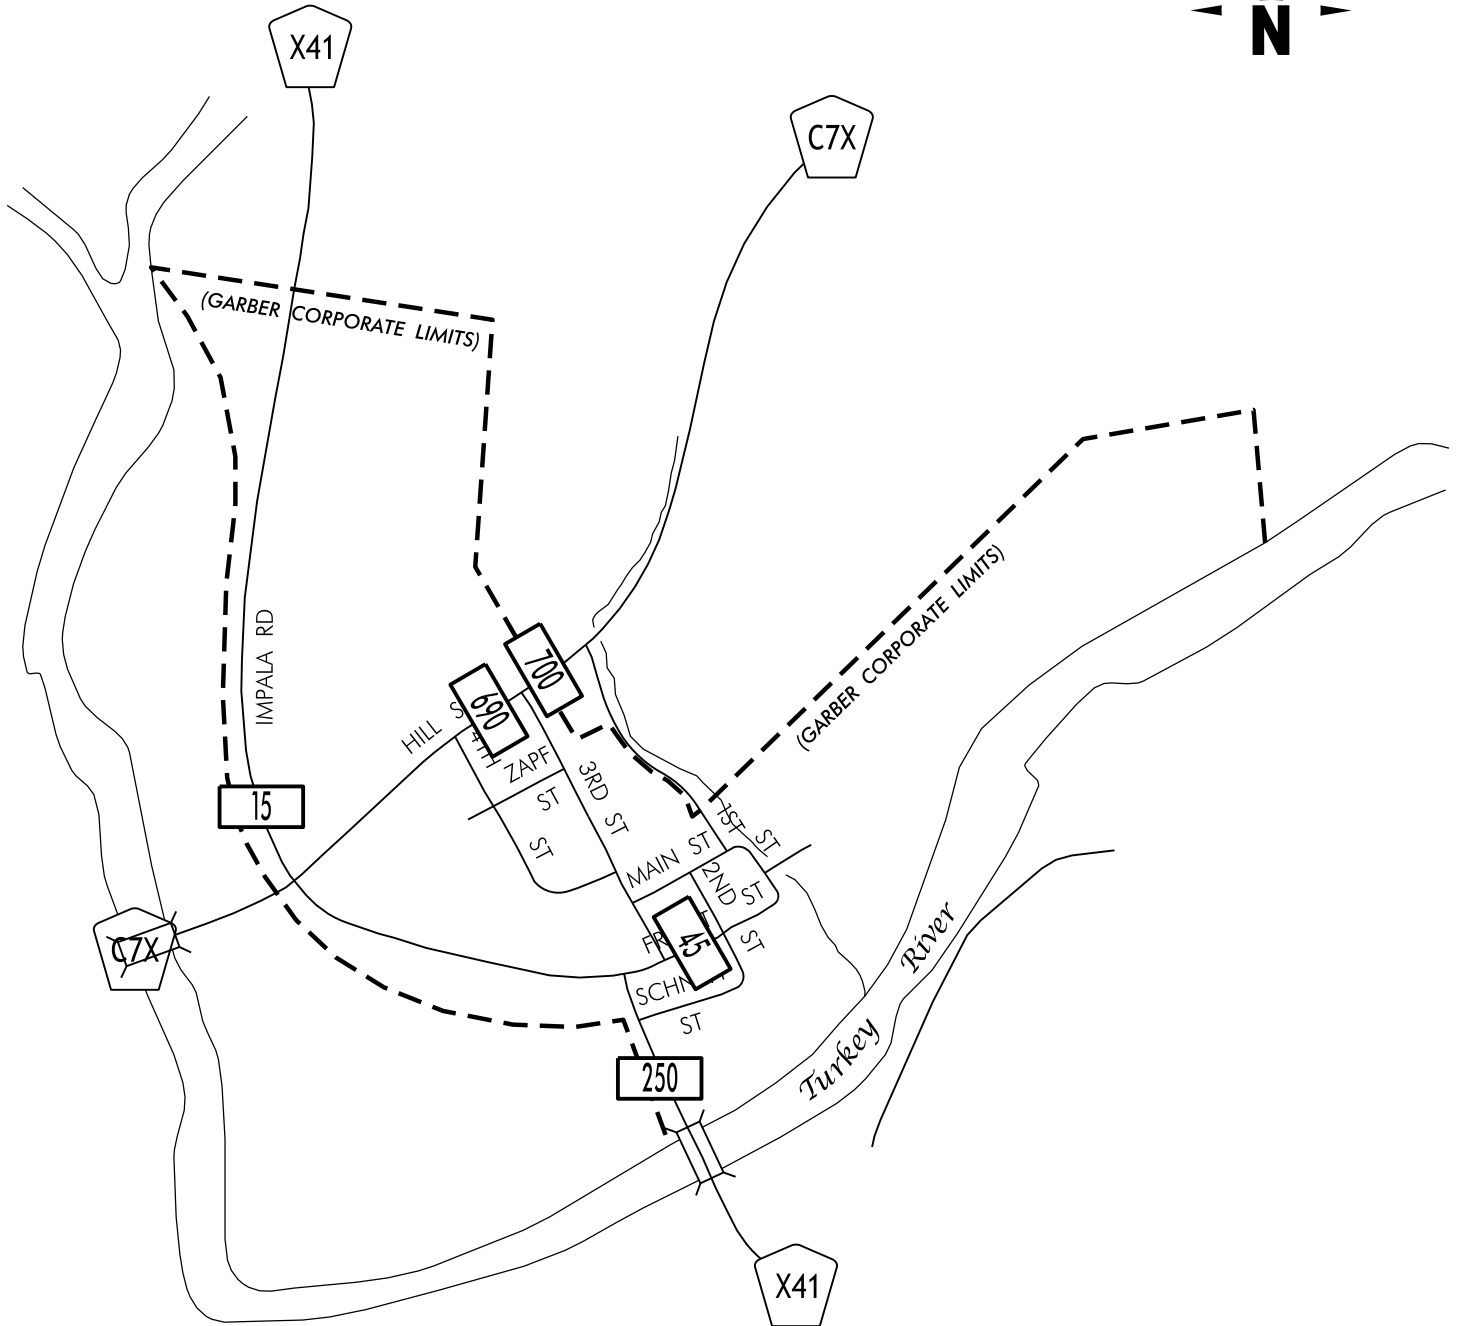

TRAFFIC FLOW MAP OF

**GARBER**

**CLAYTON COUNTY**

**2021 ANNUAL AVERAGE DAILY TRAFFIC**

**LEGEND**

- RECORDER ONLY
- MANUAL COUNT