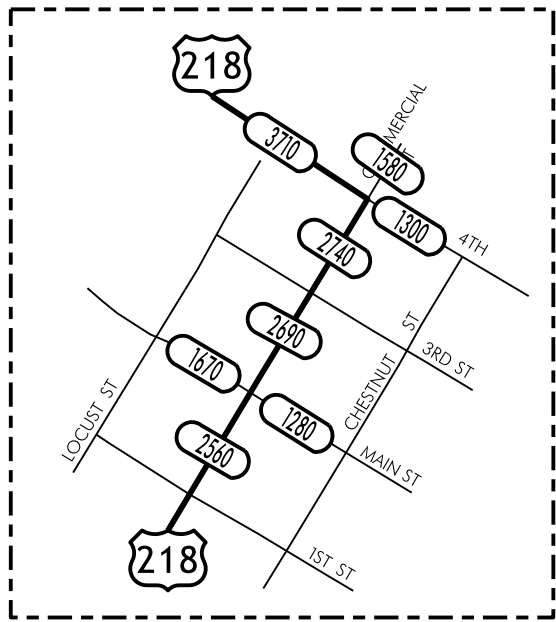

TRAFFIC FLOW MAP OF  
**LA PORTE CITY**  
**BLACK HAWK COUNTY**

**2021 ANNUAL AVERAGE DAILY TRAFFIC**

**LEGEND**

- RECORDER ONLY
- MANUAL COUNT