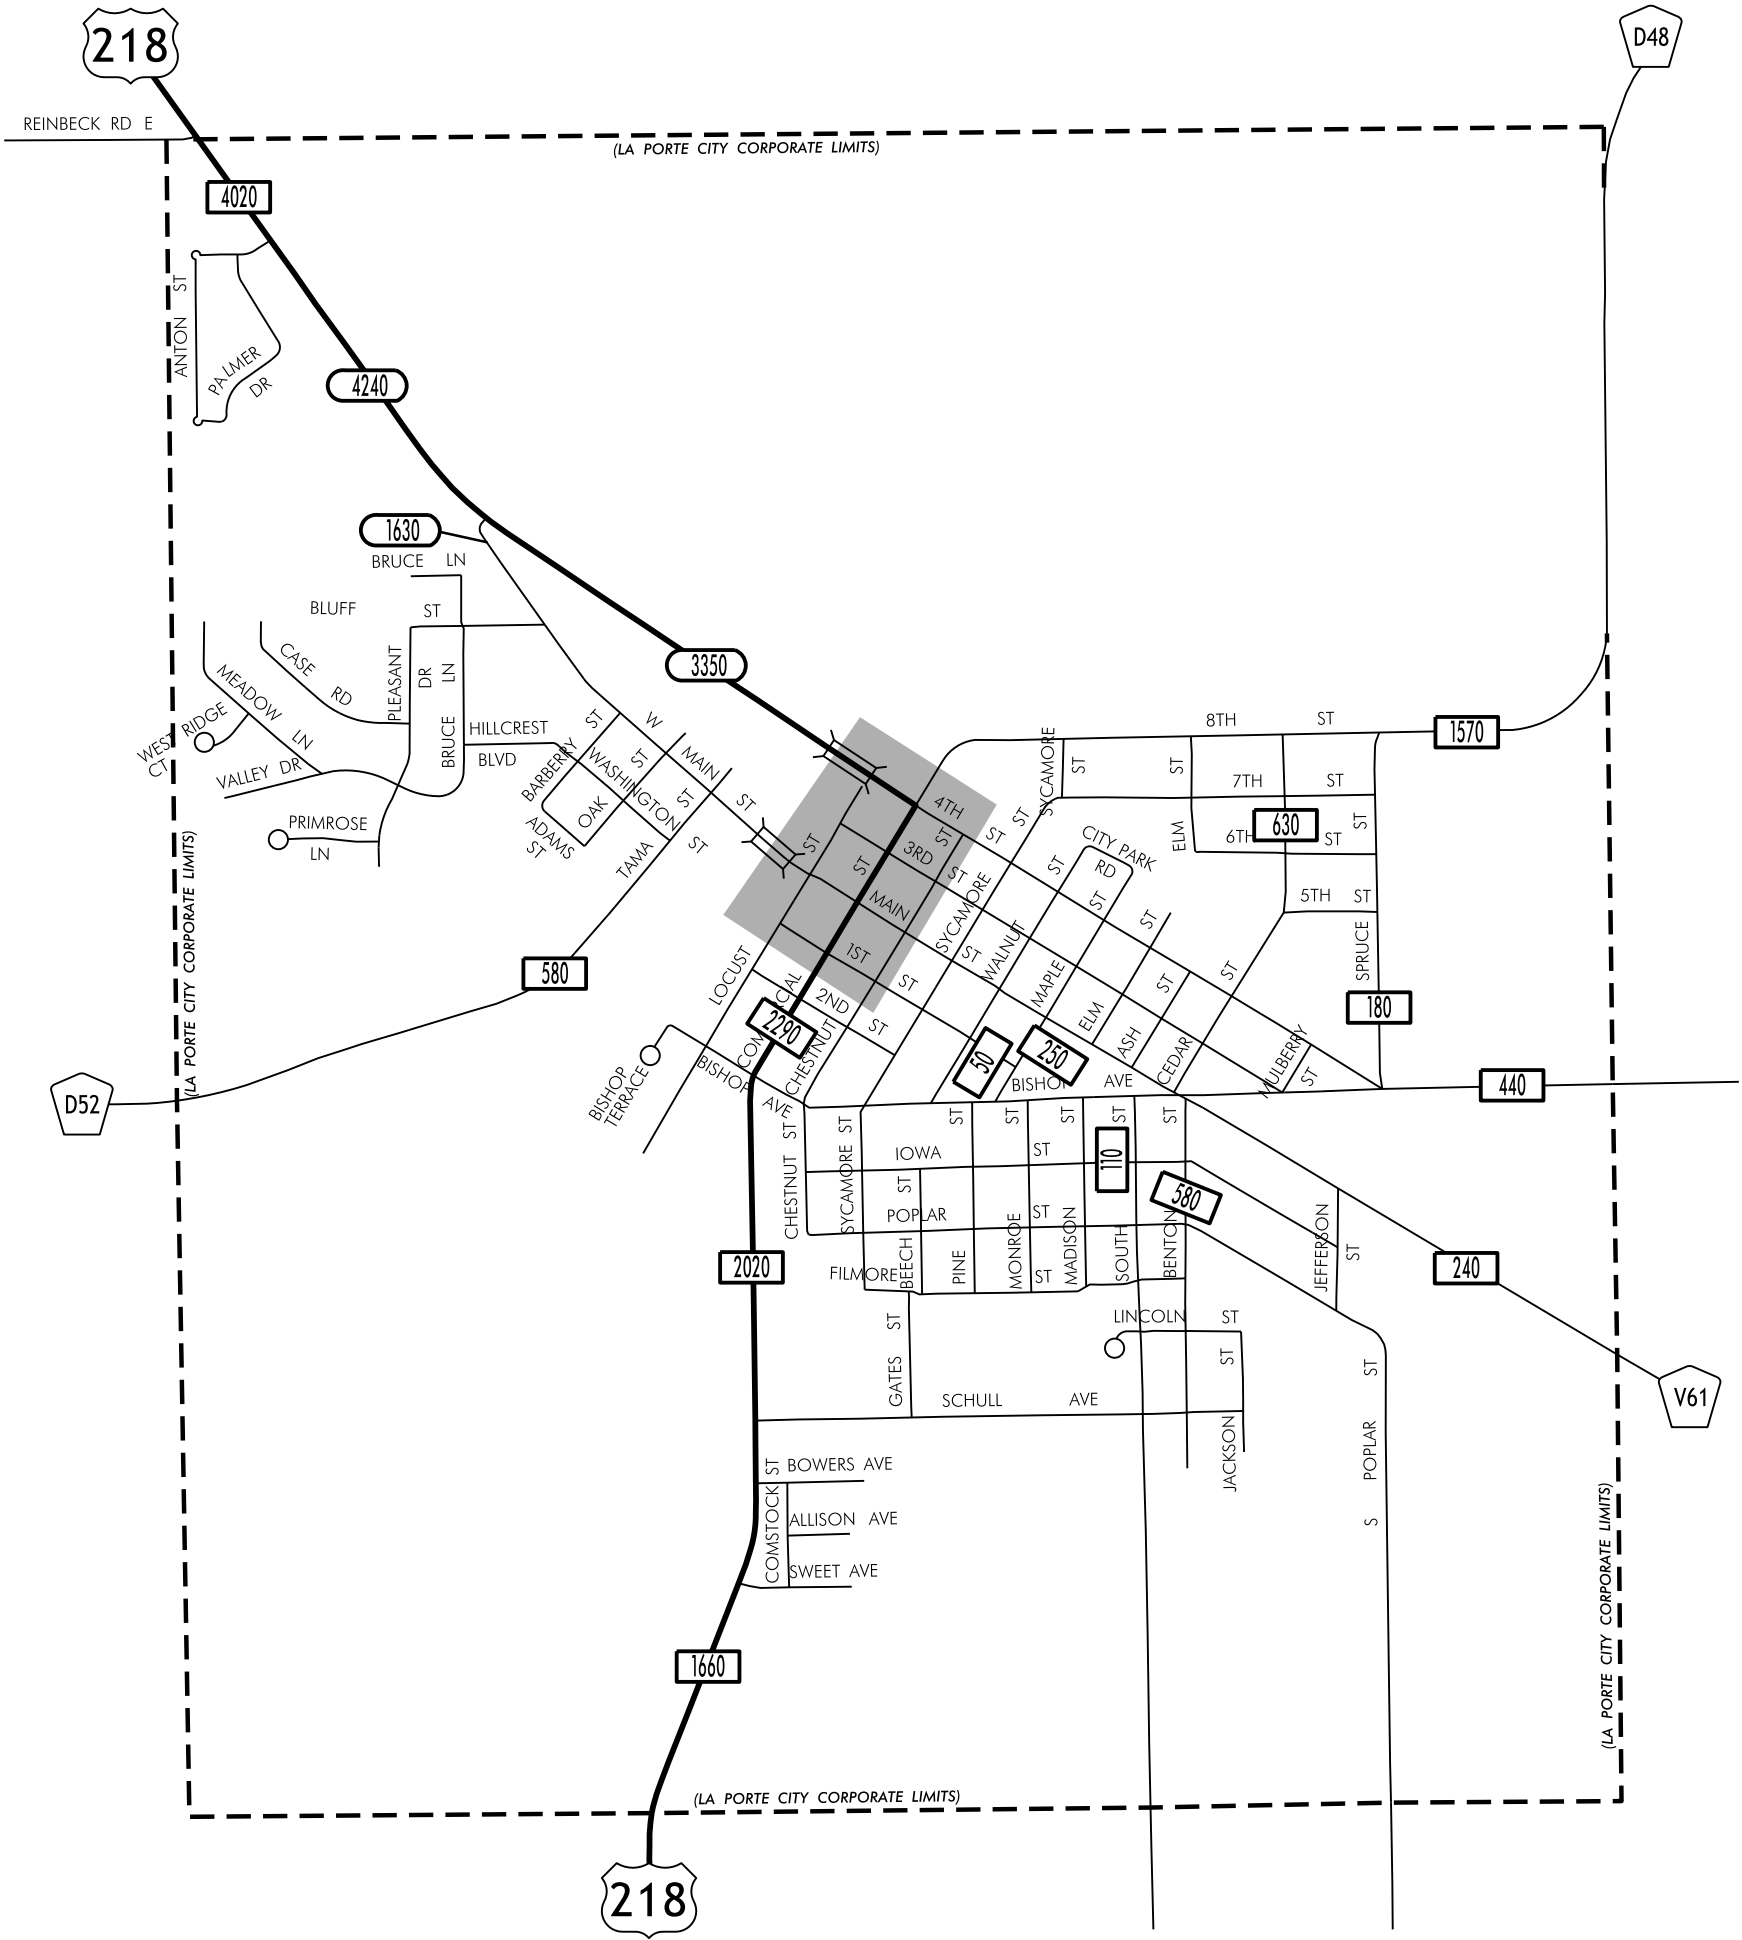

TRAFFIC FLOW MAP OF  
**LA PORTE CITY**  
**BLACK HAWK COUNTY**

**2021 ANNUAL AVERAGE DAILY TRAFFIC**

**LEGEND**

- RECORDER ONLY
- MANUAL COUNT