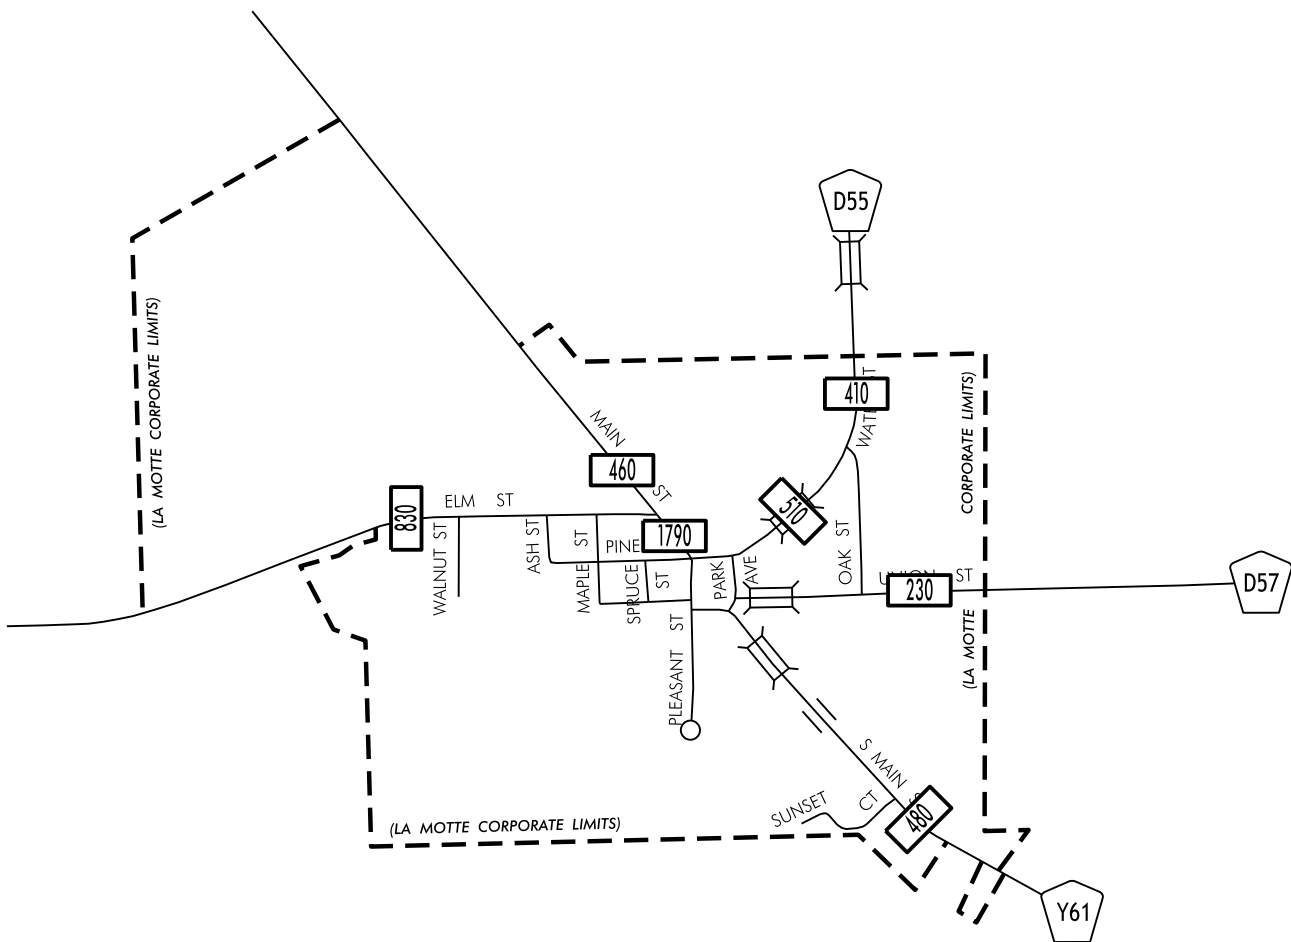

TRAFFIC FLOW MAP OF  
**LA MOTTE**  
**JACKSON COUNTY**  
**2021 ANNUAL AVERAGE DAILY TRAFFIC**

**LEGEND**

RECORDER ONLY   
 MANUAL COUNT 