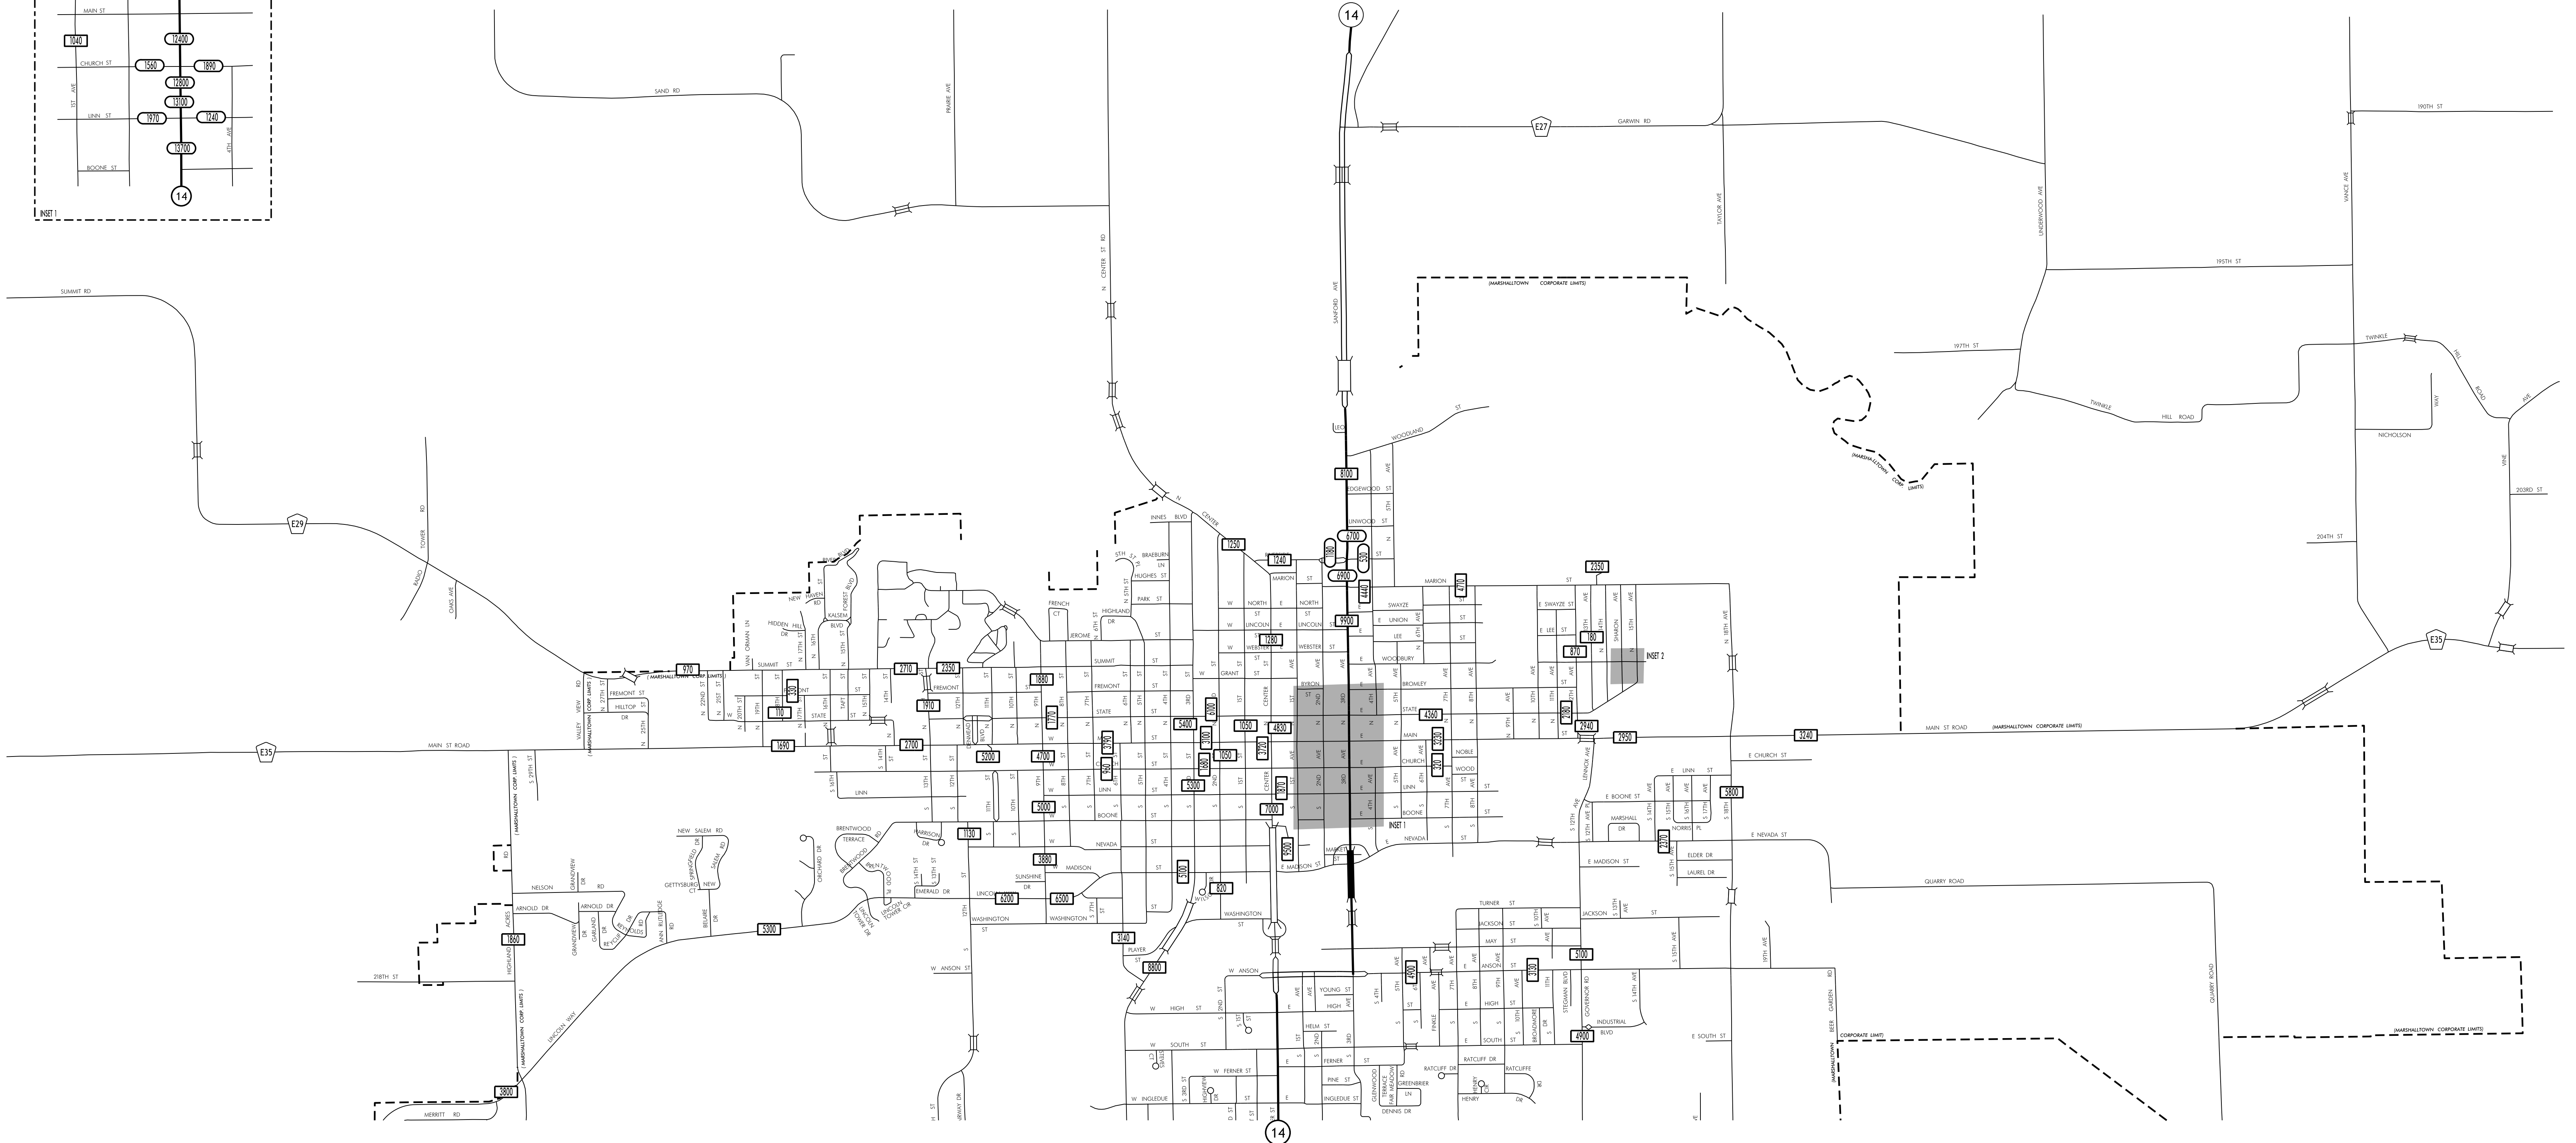

TRAFFIC FLOW MAP OF
MARSHALLTOWN A
MARSHALL COUNTY
2021 ANNUAL AVERAGE DAILY TRAFFIC

TRAFFIC FLOW MAP OF
MARSHALLTOWN B
MARSHALL COUNTY
2021 ANNUAL AVERAGE DAILY TRAFFIC