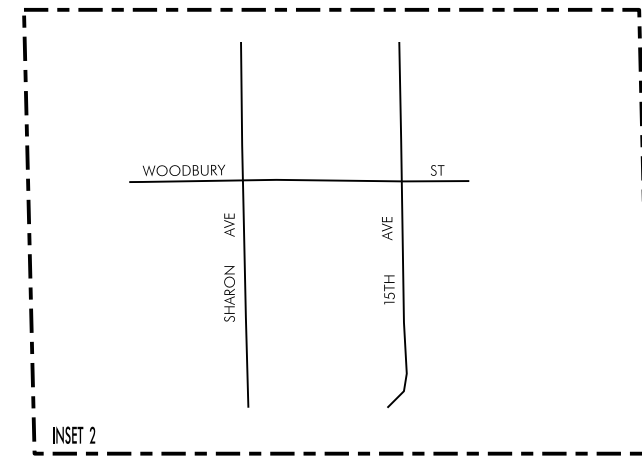

TRAFFIC FLOW MAP OF
MARSHALLTOWN A
MARSHALL COUNTY
2021 ANNUAL AVERAGE DAILY TRAFFIC

TRAFFIC FLOW MAP OF
MARSHALLTOWN B
MARSHALL COUNTY
2021 ANNUAL AVERAGE DAILY TRAFFIC