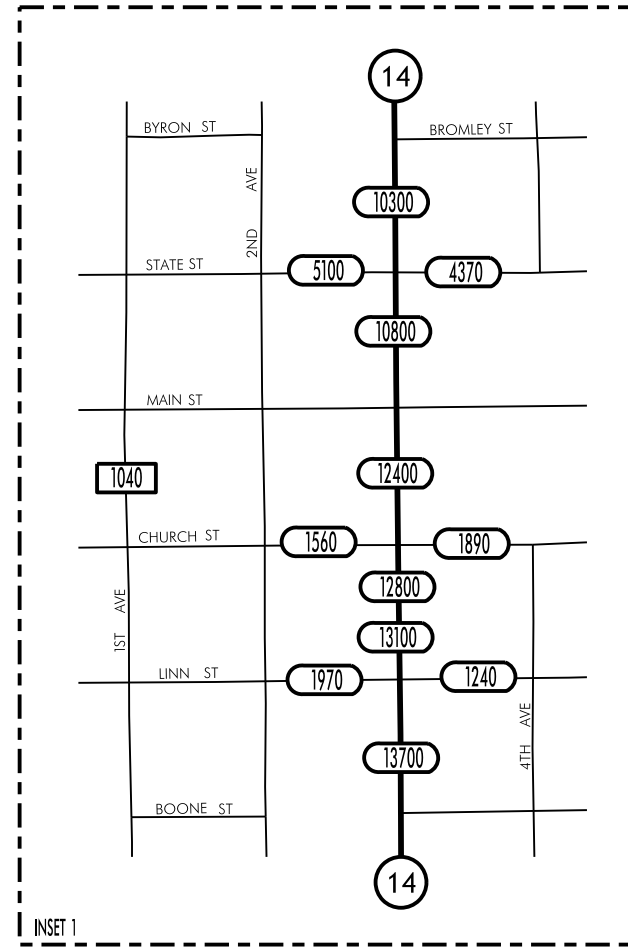

TRAFFIC FLOW MAP OF
MARSHALLTOWN A
MARSHALL COUNTY
2021 ANNUAL AVERAGE DAILY TRAFFIC

TRAFFIC FLOW MAP OF
MARSHALLTOWN B
MARSHALL COUNTY
2021 ANNUAL AVERAGE DAILY TRAFFIC