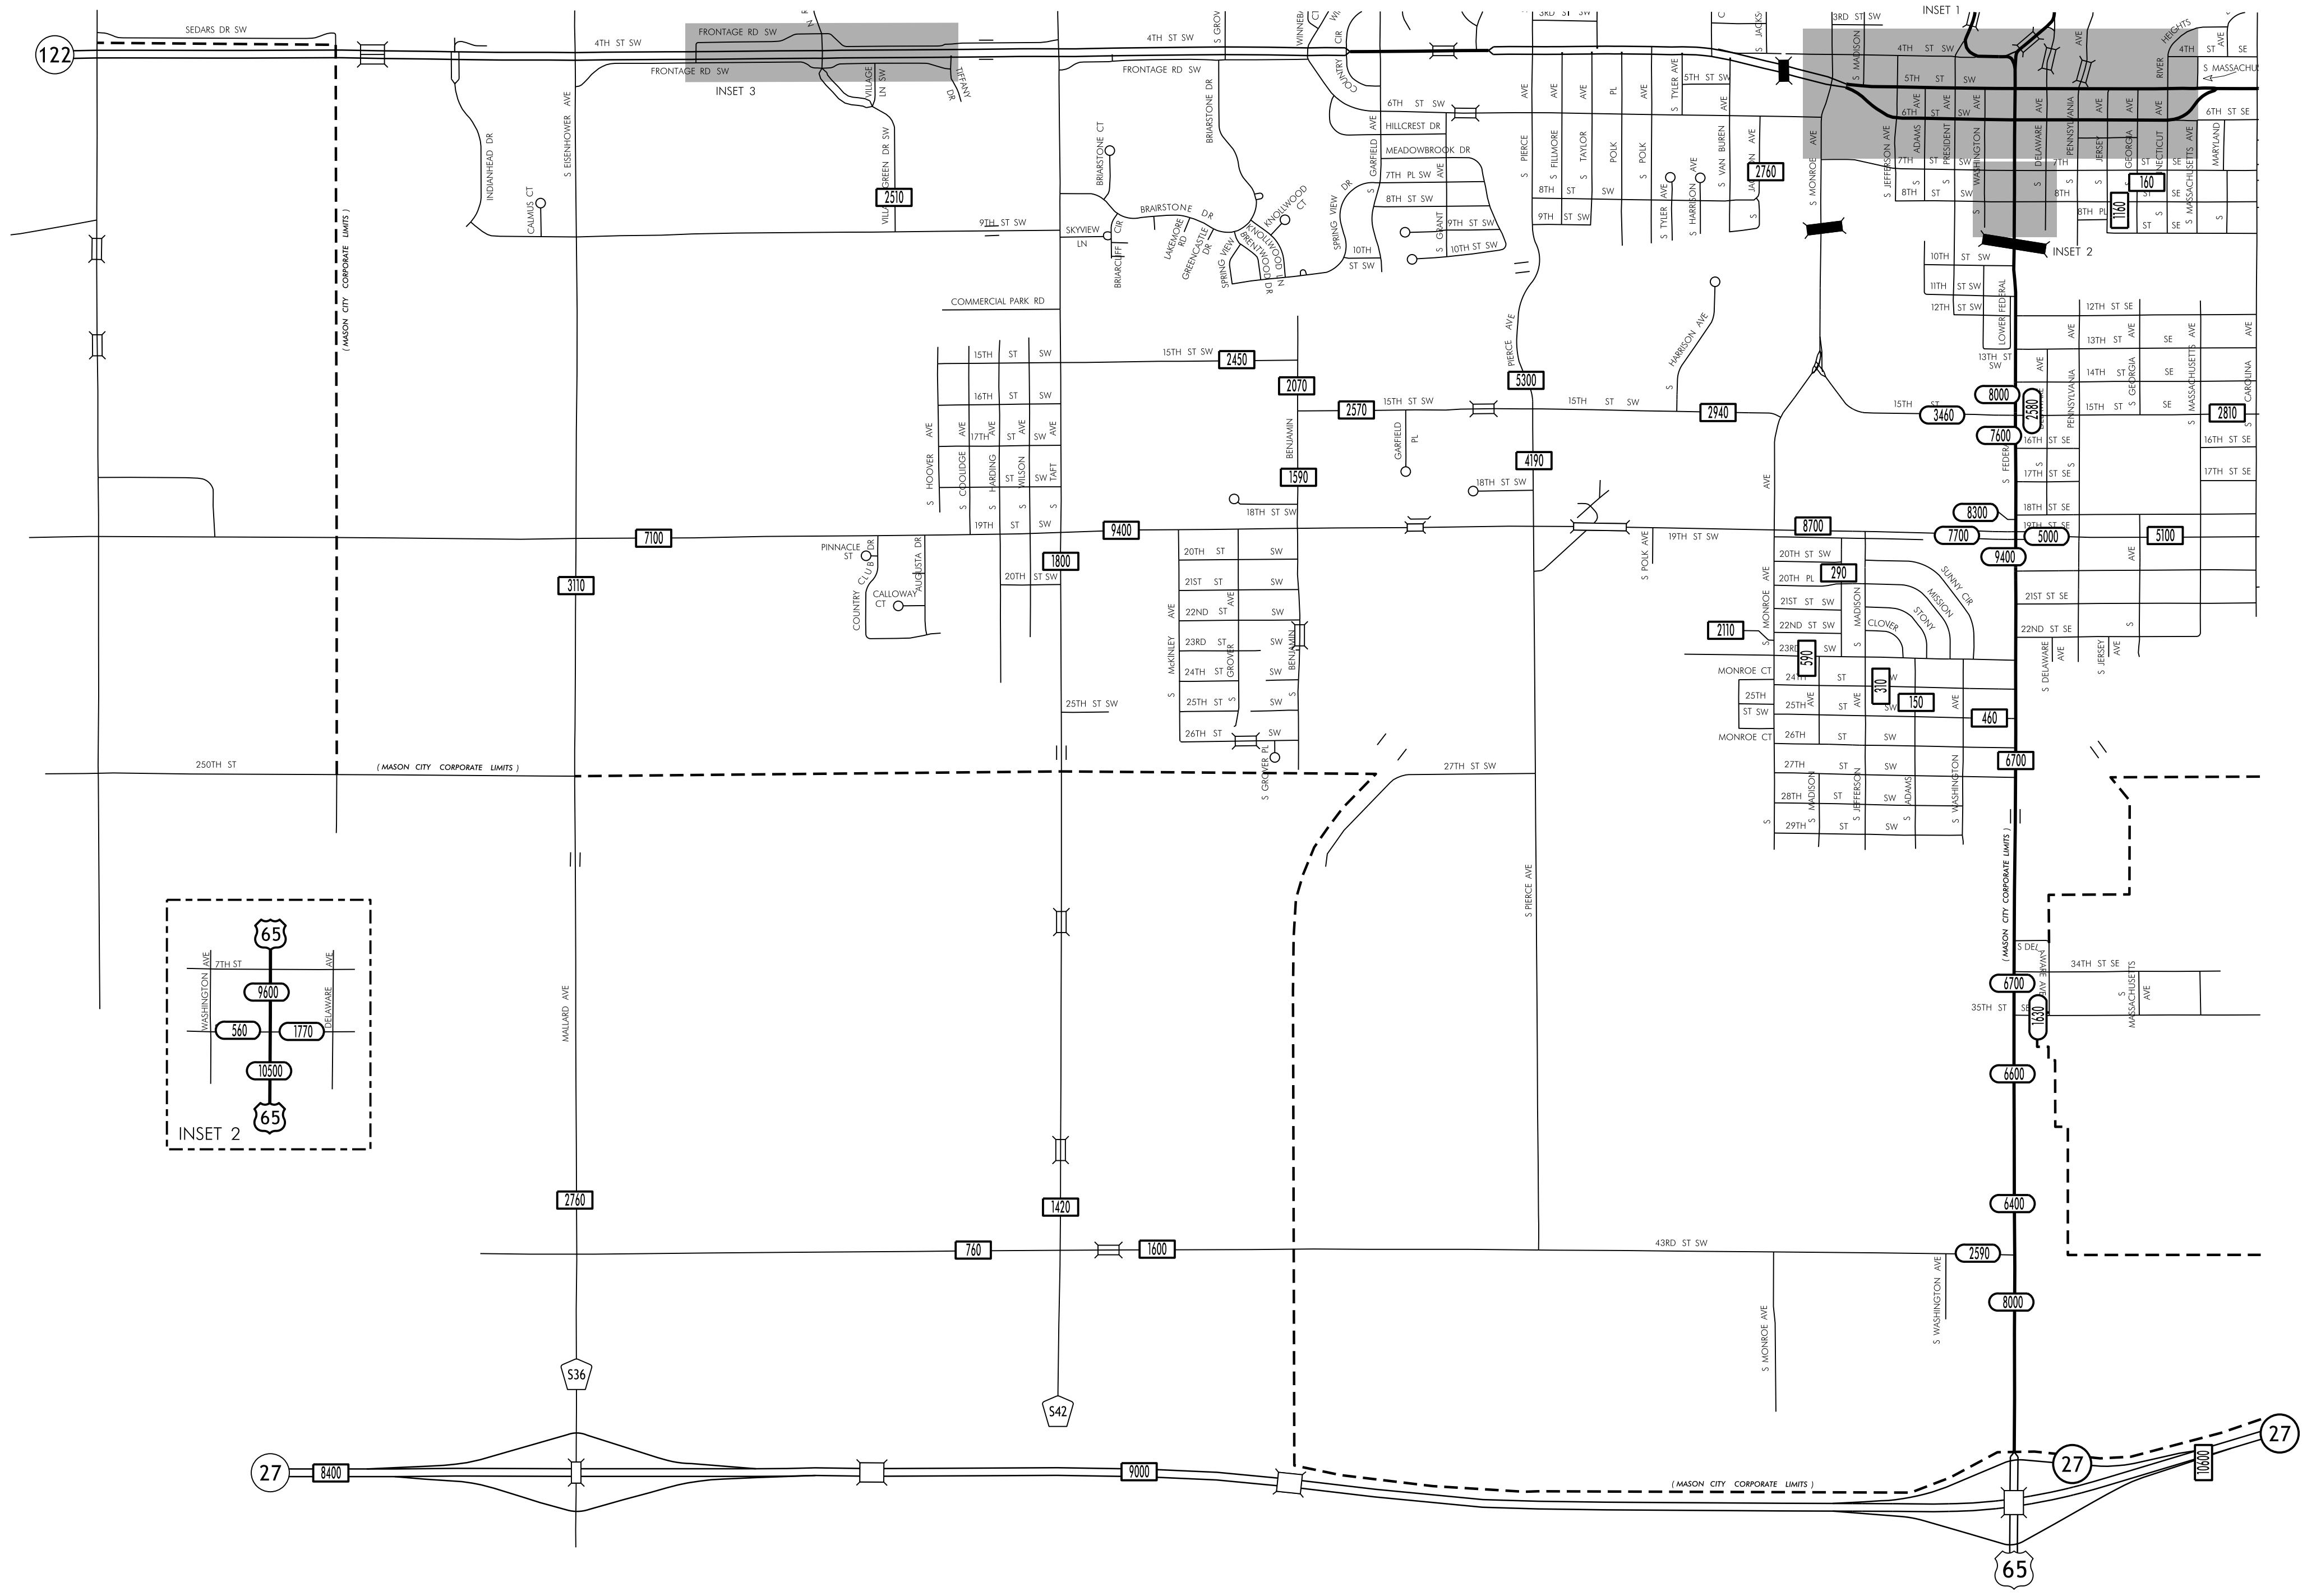

TRAFFIC FLOW MAP OF
MASON CITY A
CERRO GORDO COUNTY
2021 ANNUAL AVERAGE DAILY TRAFFIC

TRAFFIC FLOW MAP OF
MASON CITY C
CERRO GORDO COUNTY
2021 ANNUAL AVERAGE DAILY TRAFFIC

TRAFFIC FLOW MAP OF
MASON CITY D
CERRO GORDO COUNTY
2021 ANNUAL AVERAGE DAILY TRAFFIC