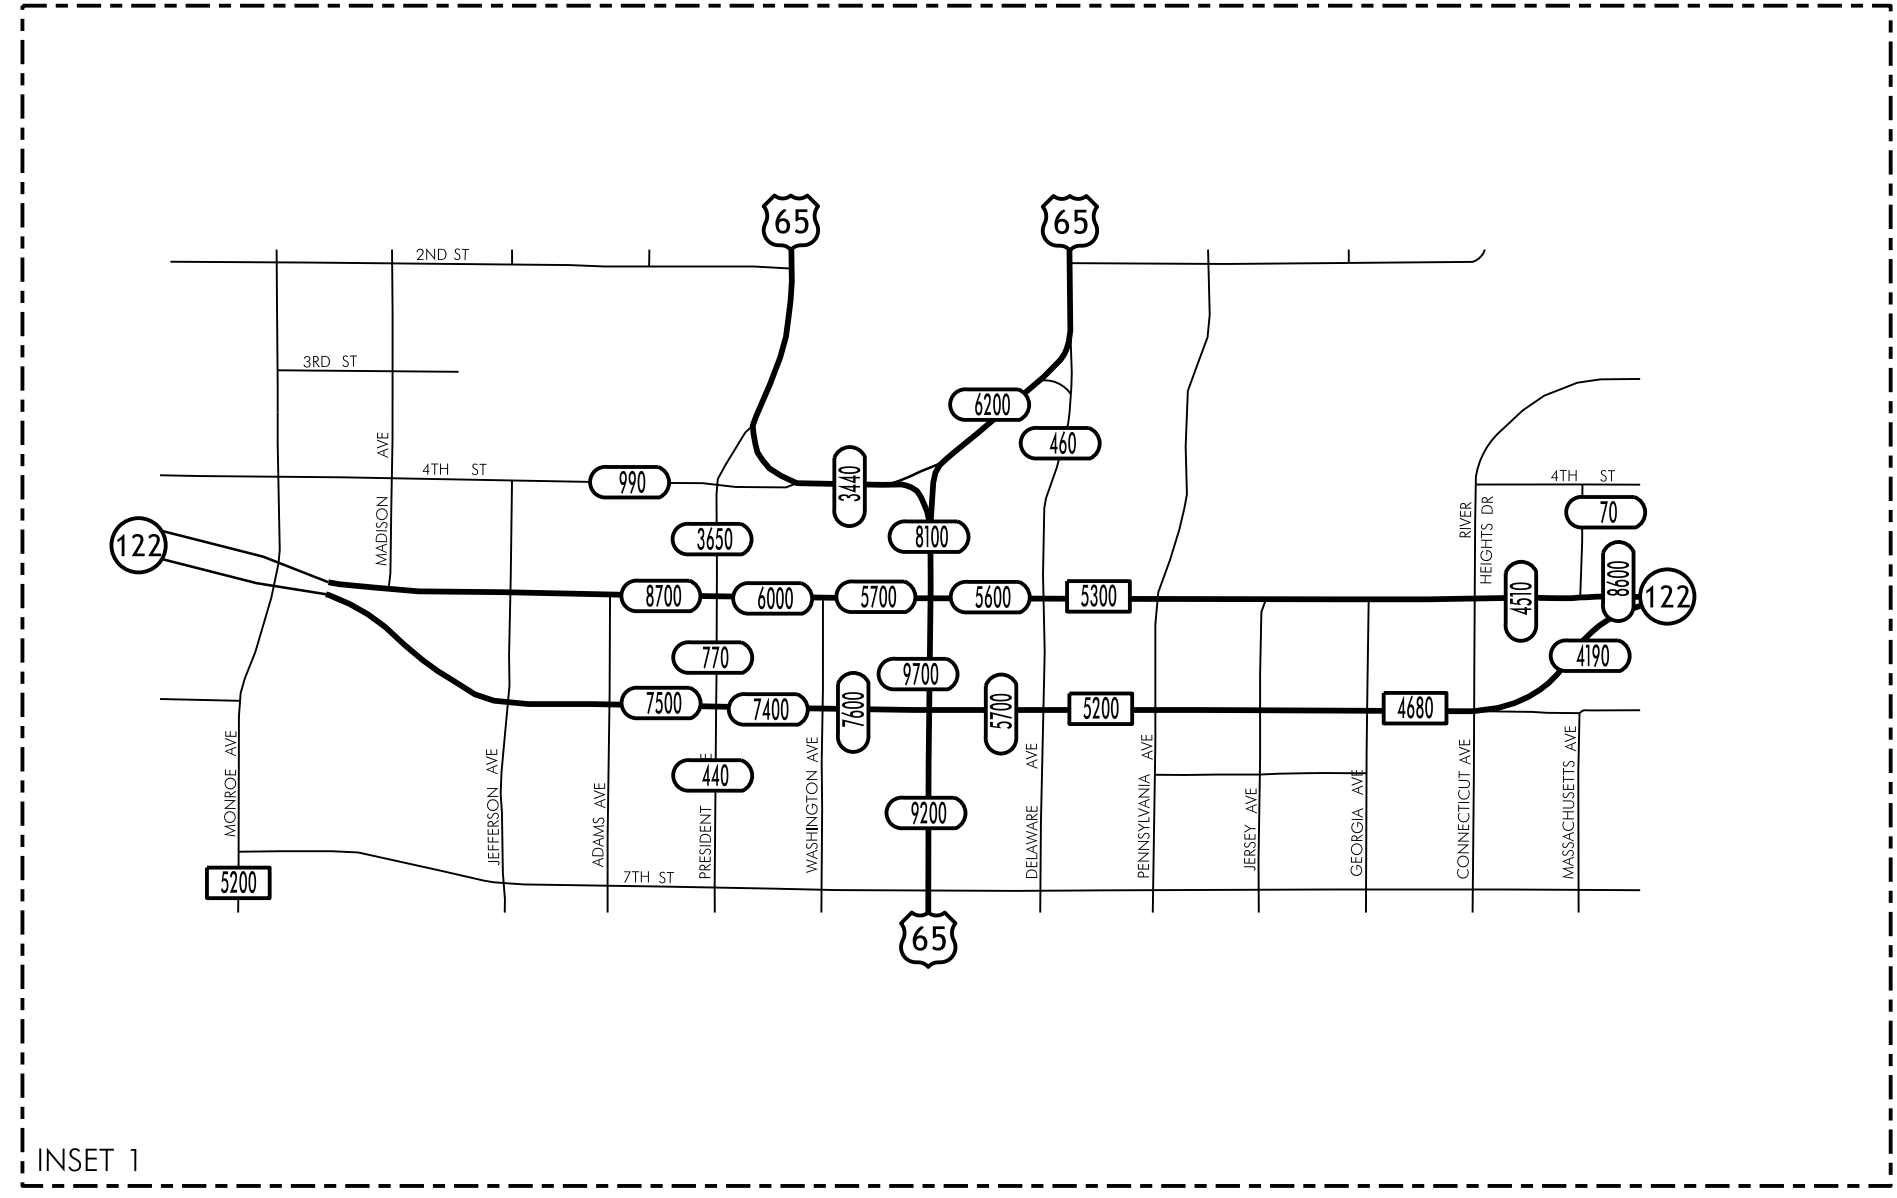

TRAFFIC FLOW MAP OF
MASON CITY A
CERRO GORDO COUNTY
2021 ANNUAL AVERAGE DAILY TRAFFIC

TRAFFIC FLOW MAP OF
MASON CITY C
CERRO GORDO COUNTY
2021 ANNUAL AVERAGE DAILY TRAFFIC

TRAFFIC FLOW MAP OF
MASON CITY D
CERRO GORDO COUNTY
2021 ANNUAL AVERAGE DAILY TRAFFIC