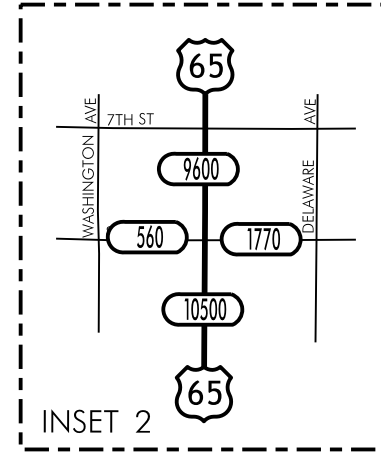

TRAFFIC FLOW MAP OF
MASON CITY A
CERRO GORDO COUNTY
2021 ANNUAL AVERAGE DAILY TRAFFIC

TRAFFIC FLOW MAP OF
MASON CITY C
CERRO GORDO COUNTY
2021 ANNUAL AVERAGE DAILY TRAFFIC

TRAFFIC FLOW MAP OF
MASON CITY D
CERRO GORDO COUNTY
2021 ANNUAL AVERAGE DAILY TRAFFIC