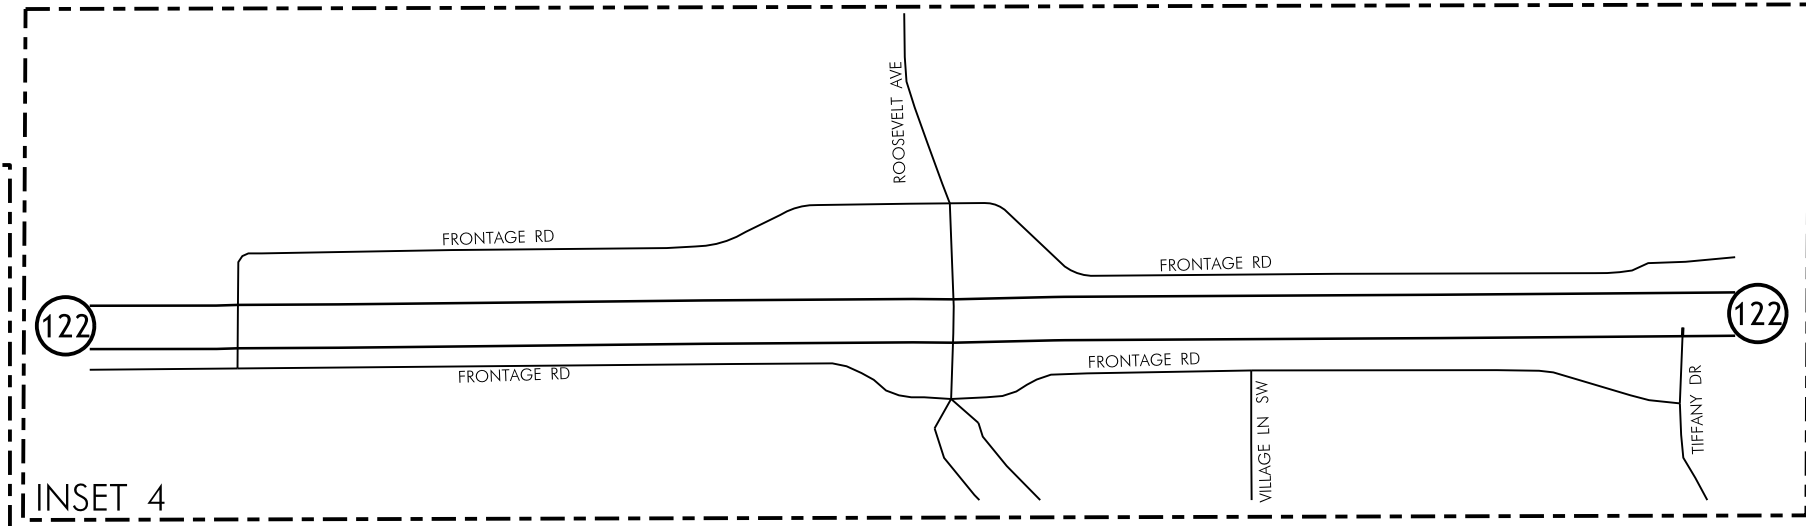

TRAFFIC FLOW MAP OF
MASON CITY A
CERRO GORDO COUNTY
2021 ANNUAL AVERAGE DAILY TRAFFIC

TRAFFIC FLOW MAP OF
MASON CITY C
CERRO GORDO COUNTY
2021 ANNUAL AVERAGE DAILY TRAFFIC

TRAFFIC FLOW MAP OF
MASON CITY D
CERRO GORDO COUNTY
2021 ANNUAL AVERAGE DAILY TRAFFIC