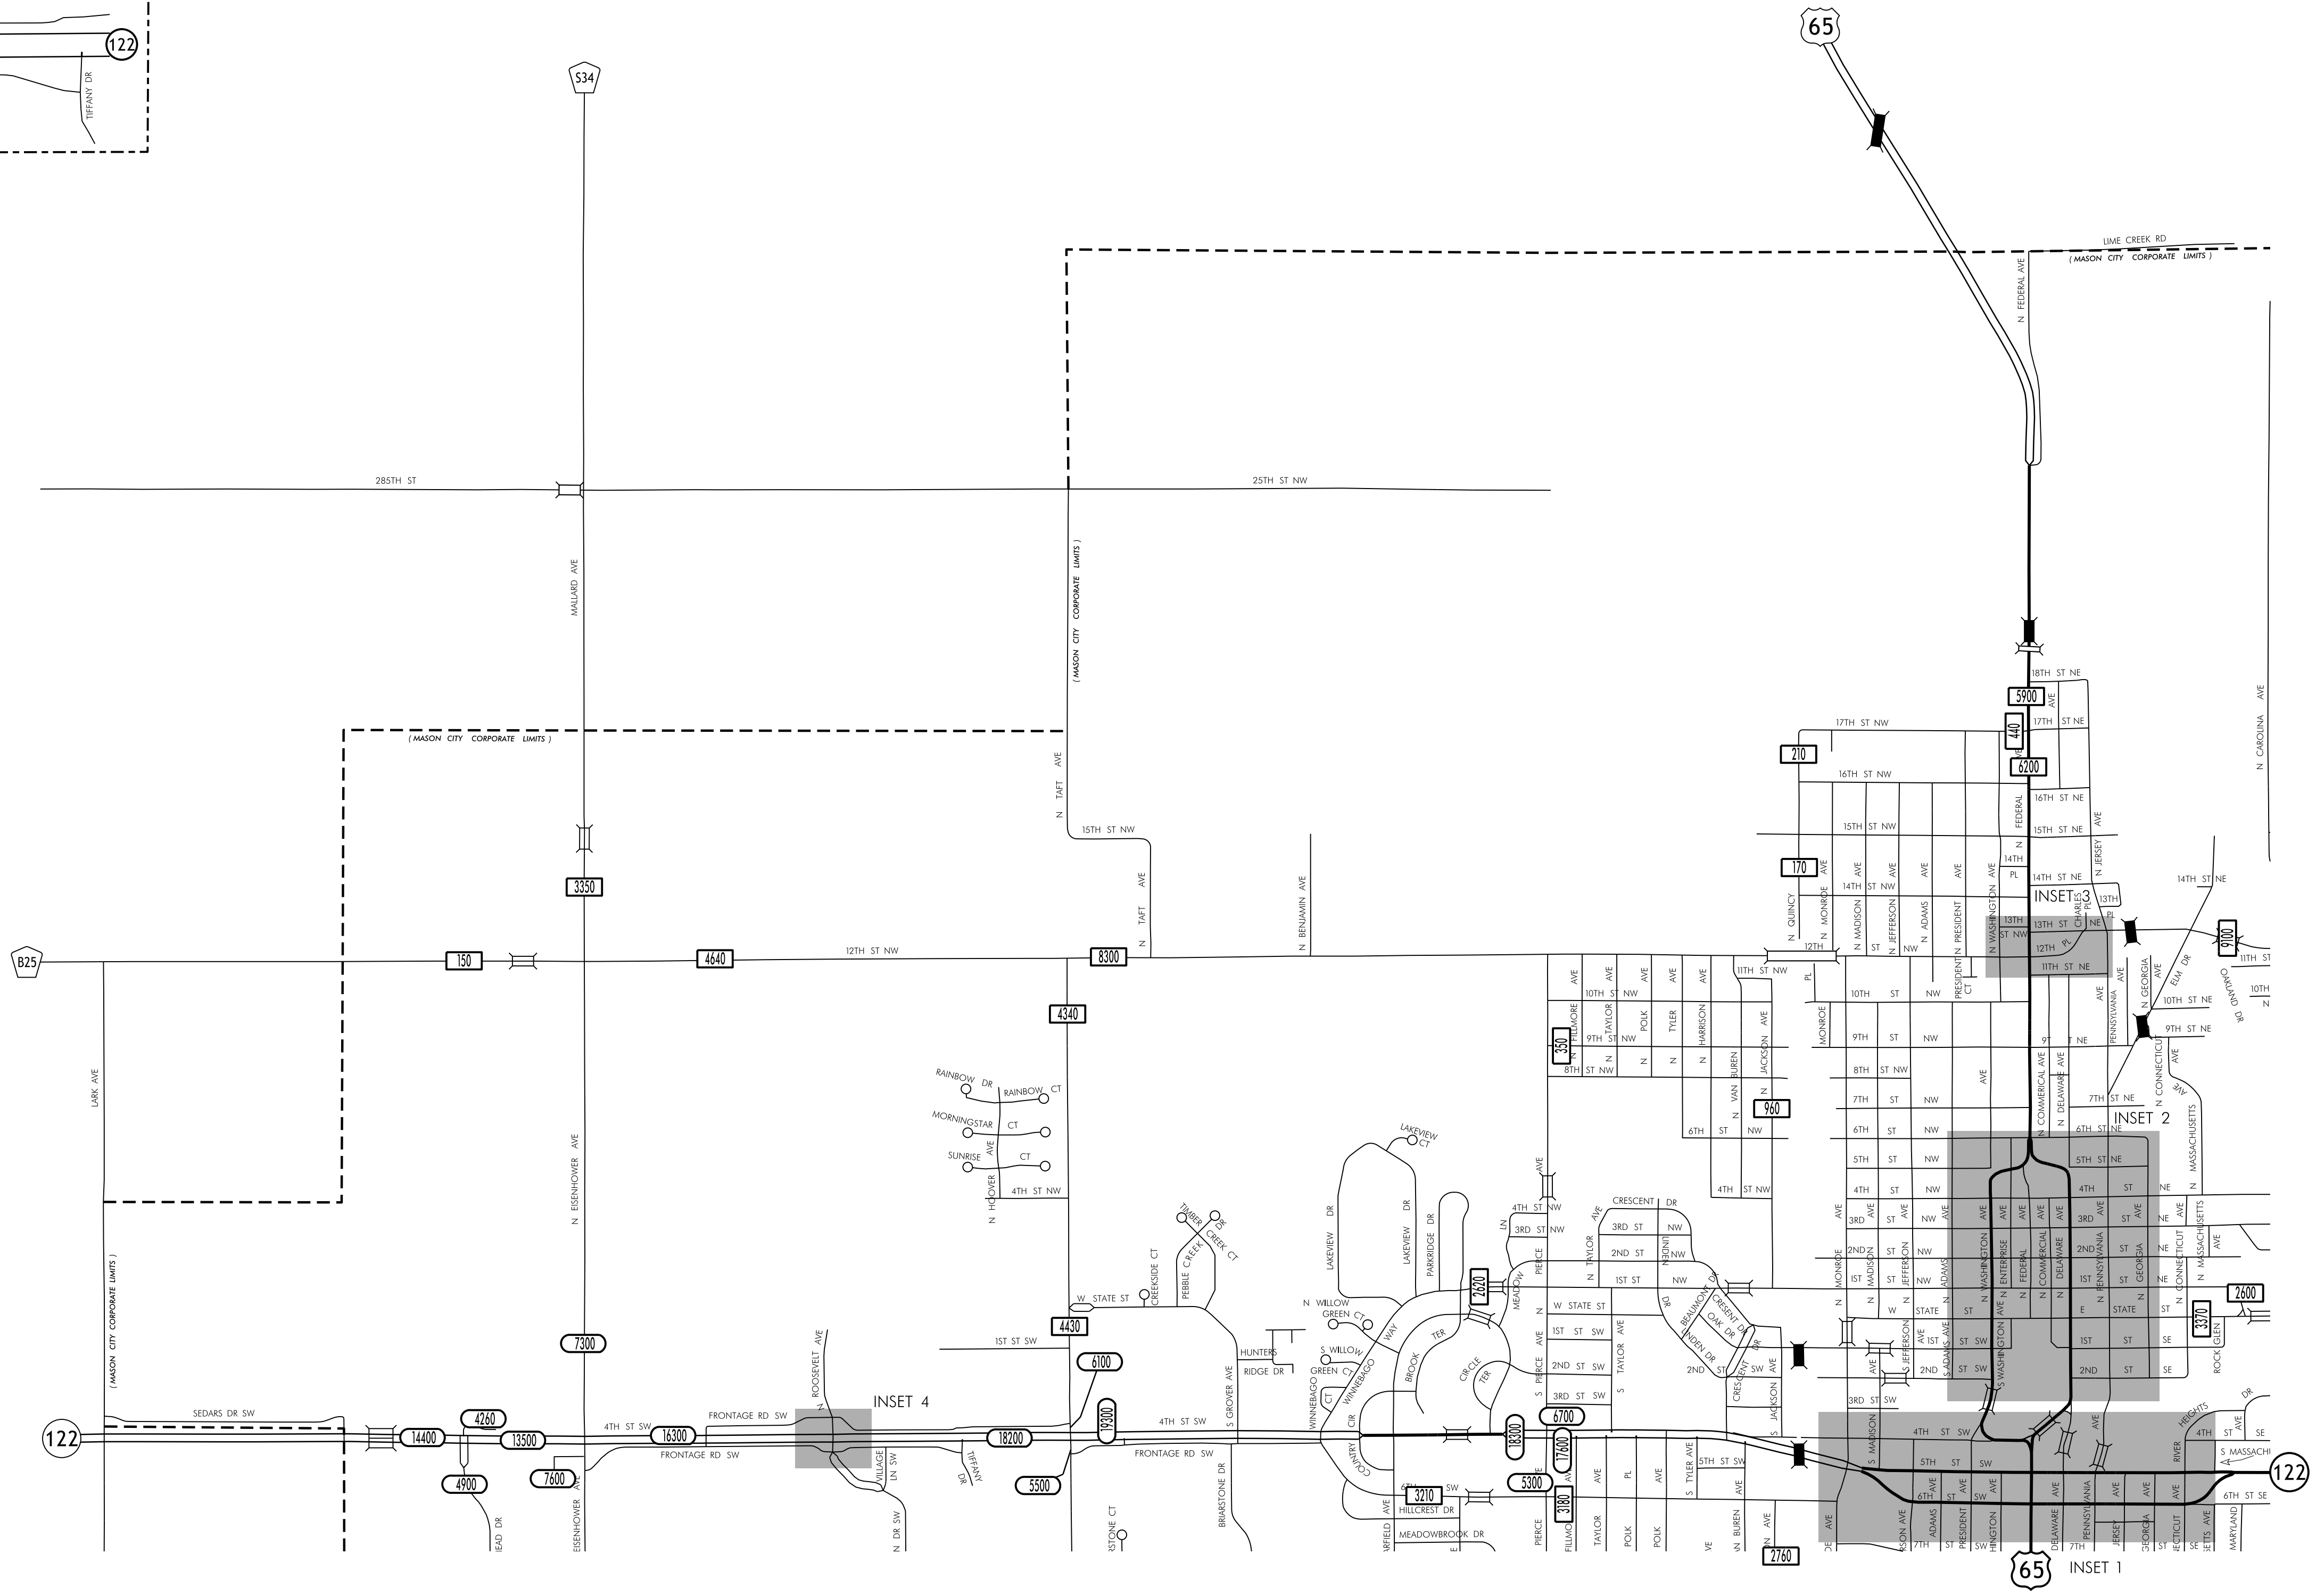

TRAFFIC FLOW MAP OF
MASON CITY A
CERRO GORDO COUNTY
2021 ANNUAL AVERAGE DAILY TRAFFIC

TRAFFIC FLOW MAP OF
MASON CITY C
CERRO GORDO COUNTY
2021 ANNUAL AVERAGE DAILY TRAFFIC

TRAFFIC FLOW MAP OF
MASON CITY D
CERRO GORDO COUNTY
2021 ANNUAL AVERAGE DAILY TRAFFIC