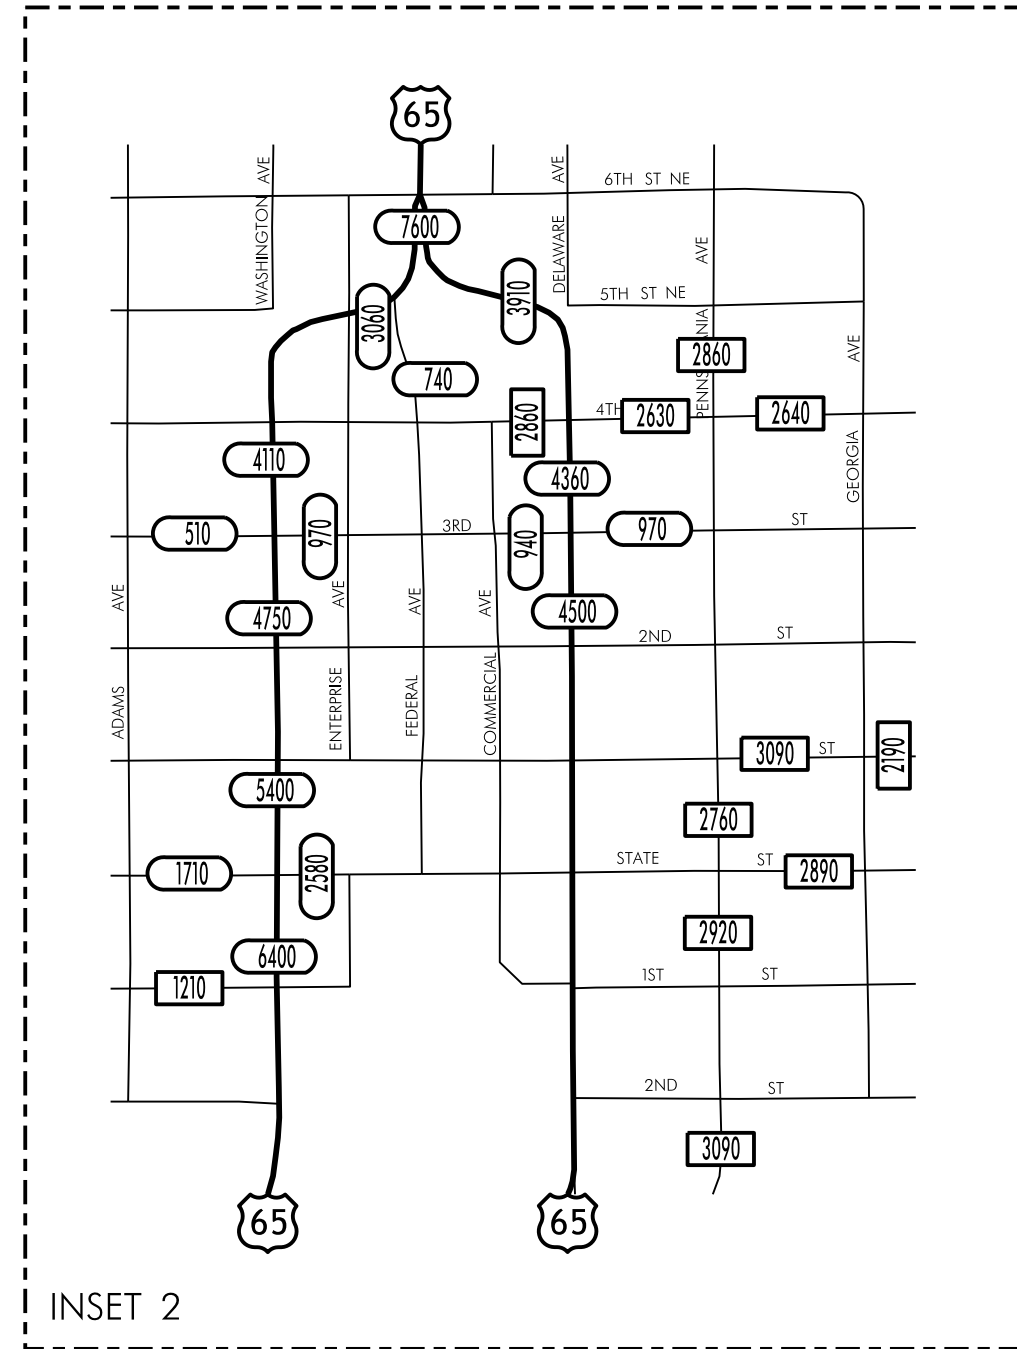

TRAFFIC FLOW MAP OF
MASON CITY A
CERRO GORDO COUNTY
2021 ANNUAL AVERAGE DAILY TRAFFIC

TRAFFIC FLOW MAP OF
MASON CITY C
CERRO GORDO COUNTY
2021 ANNUAL AVERAGE DAILY TRAFFIC

TRAFFIC FLOW MAP OF
MASON CITY D
CERRO GORDO COUNTY
2021 ANNUAL AVERAGE DAILY TRAFFIC