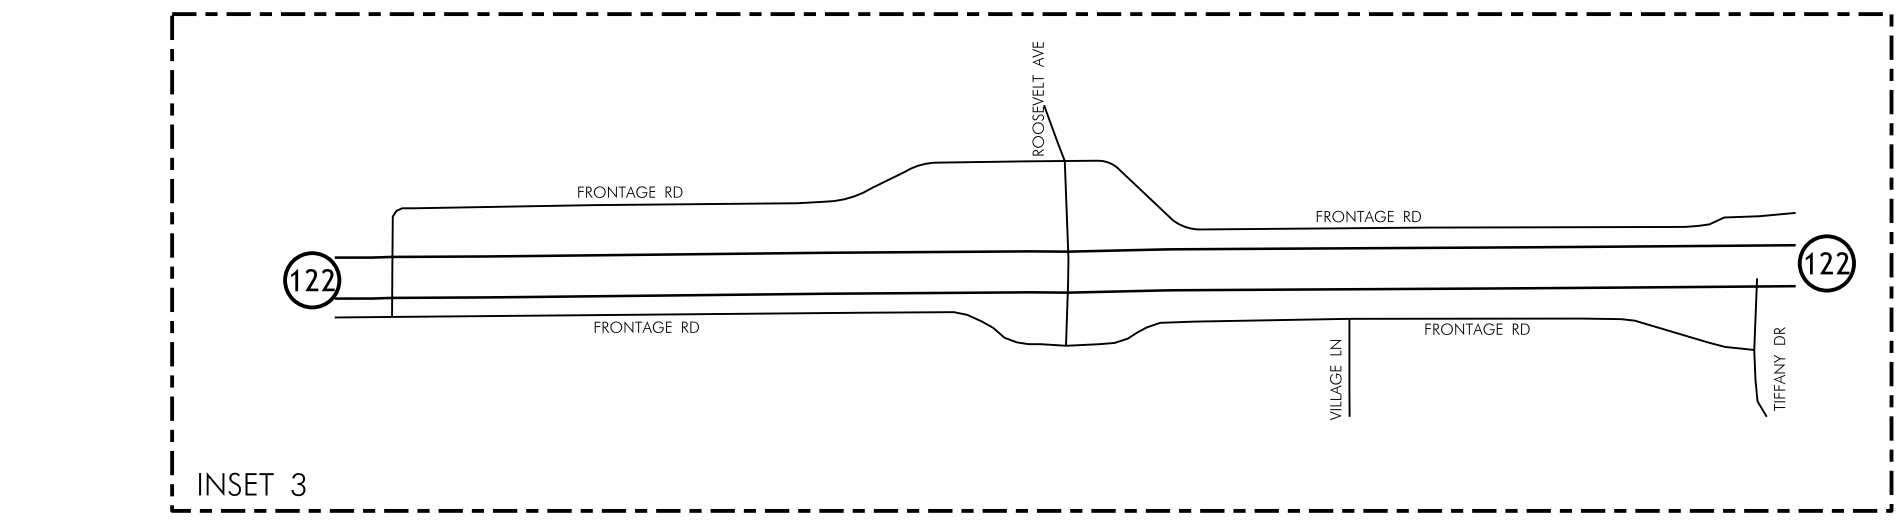

TRAFFIC FLOW MAP OF
MASON CITY A
CERRO GORDO COUNTY
2021 ANNUAL AVERAGE DAILY TRAFFIC

TRAFFIC FLOW MAP OF
MASON CITY C
CERRO GORDO COUNTY
2021 ANNUAL AVERAGE DAILY TRAFFIC

TRAFFIC FLOW MAP OF
MASON CITY D
CERRO GORDO COUNTY
2021 ANNUAL AVERAGE DAILY TRAFFIC