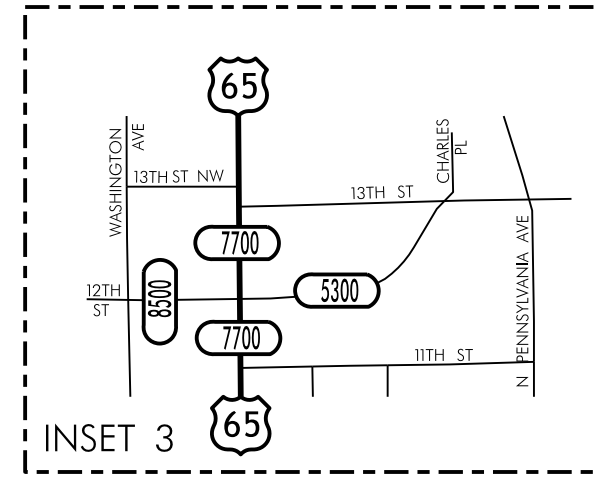

TRAFFIC FLOW MAP OF
MASON CITY A
CERRO GORDO COUNTY
2021 ANNUAL AVERAGE DAILY TRAFFIC

TRAFFIC FLOW MAP OF
MASON CITY C
CERRO GORDO COUNTY
2021 ANNUAL AVERAGE DAILY TRAFFIC

TRAFFIC FLOW MAP OF
MASON CITY D
CERRO GORDO COUNTY
2021 ANNUAL AVERAGE DAILY TRAFFIC