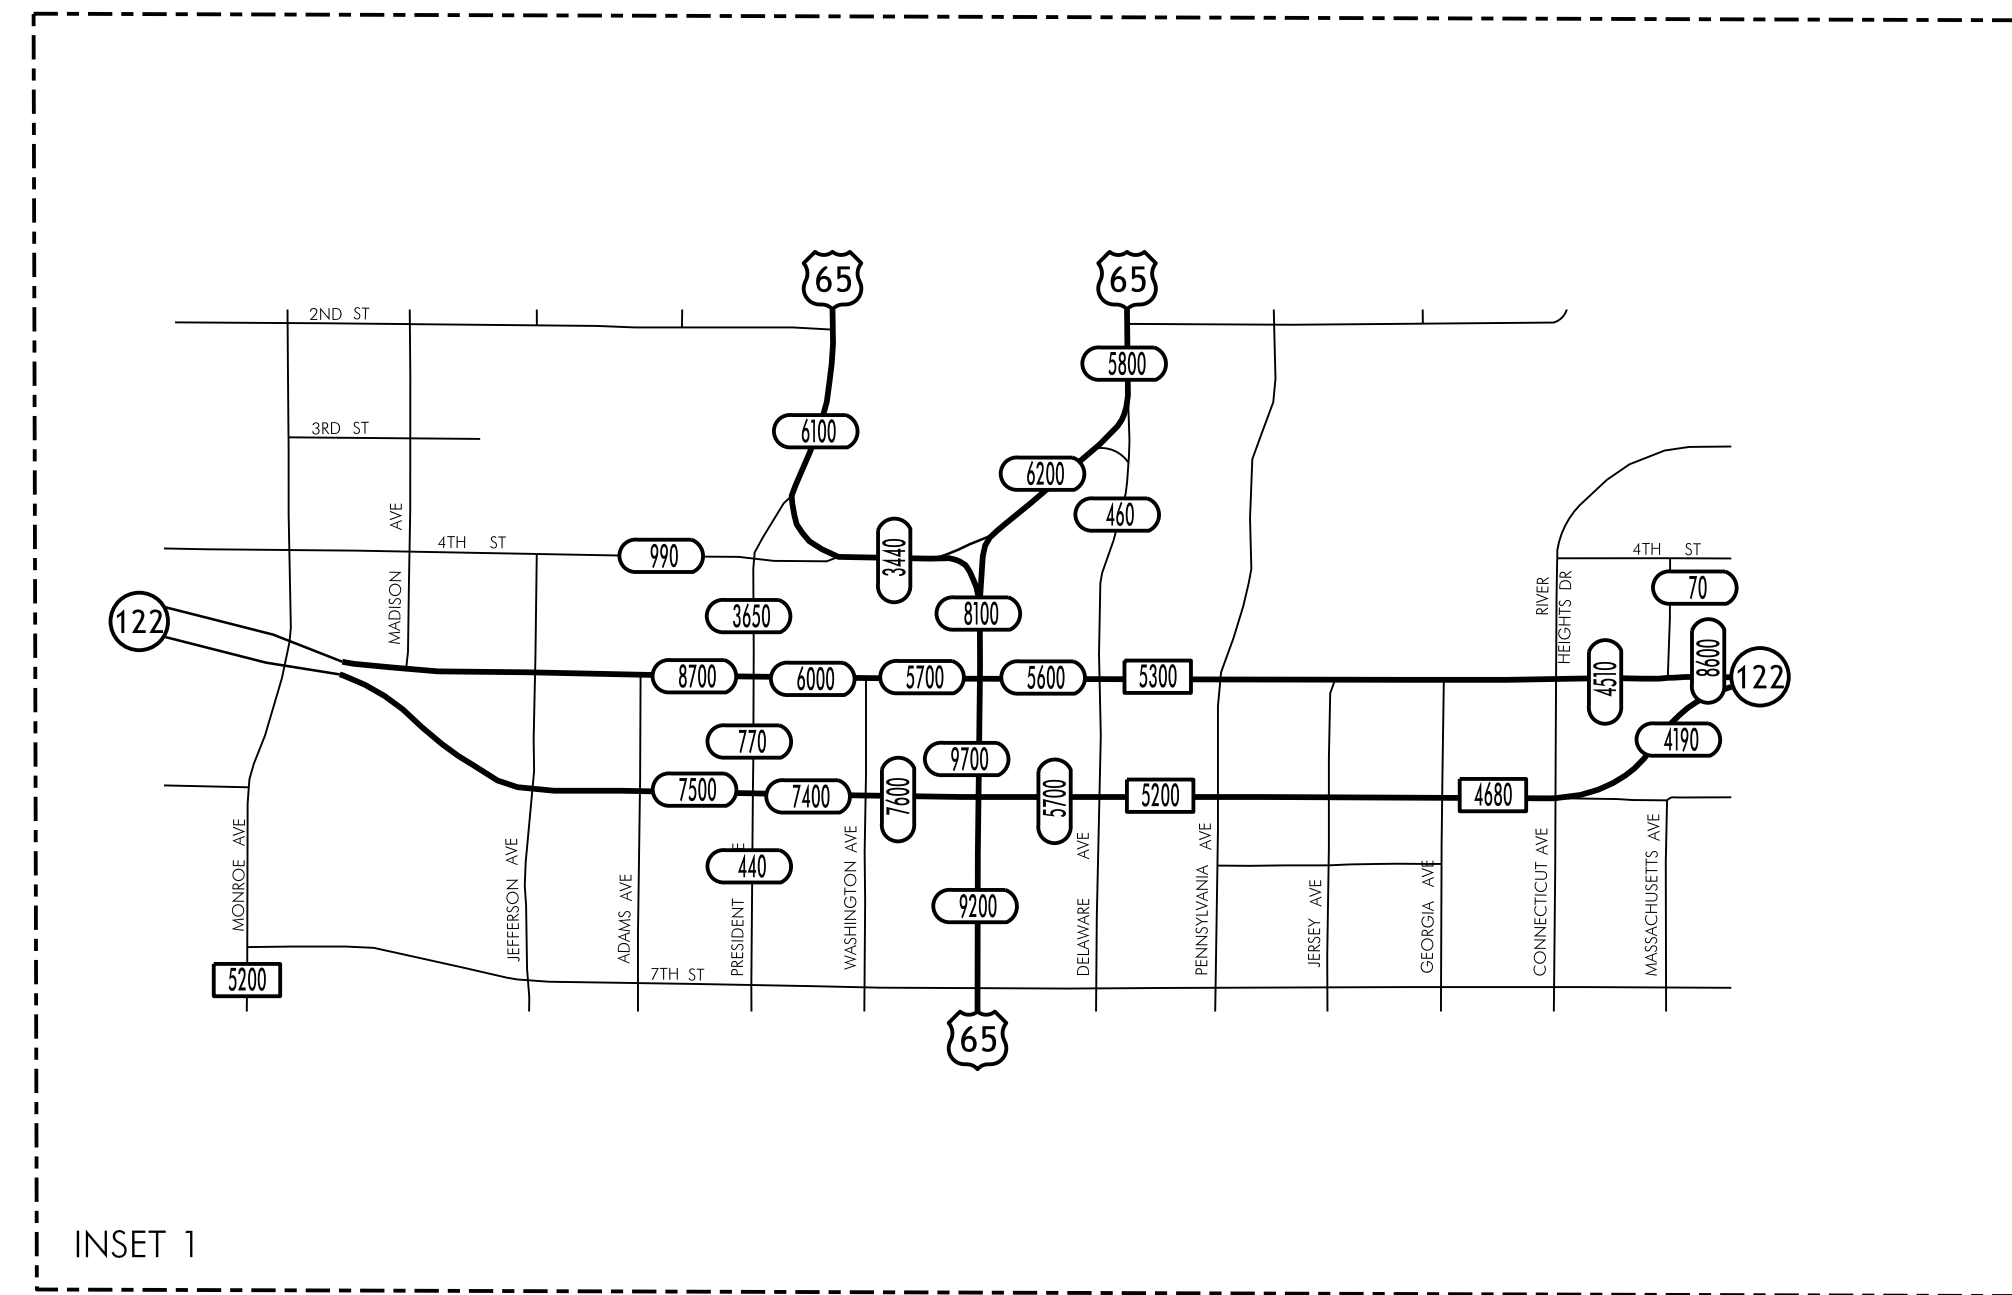

TRAFFIC FLOW MAP OF
MASON CITY A
CERRO GORDO COUNTY
2021 ANNUAL AVERAGE DAILY TRAFFIC

TRAFFIC FLOW MAP OF
MASON CITY C
CERRO GORDO COUNTY
2021 ANNUAL AVERAGE DAILY TRAFFIC

TRAFFIC FLOW MAP OF
MASON CITY D
CERRO GORDO COUNTY
2021 ANNUAL AVERAGE DAILY TRAFFIC