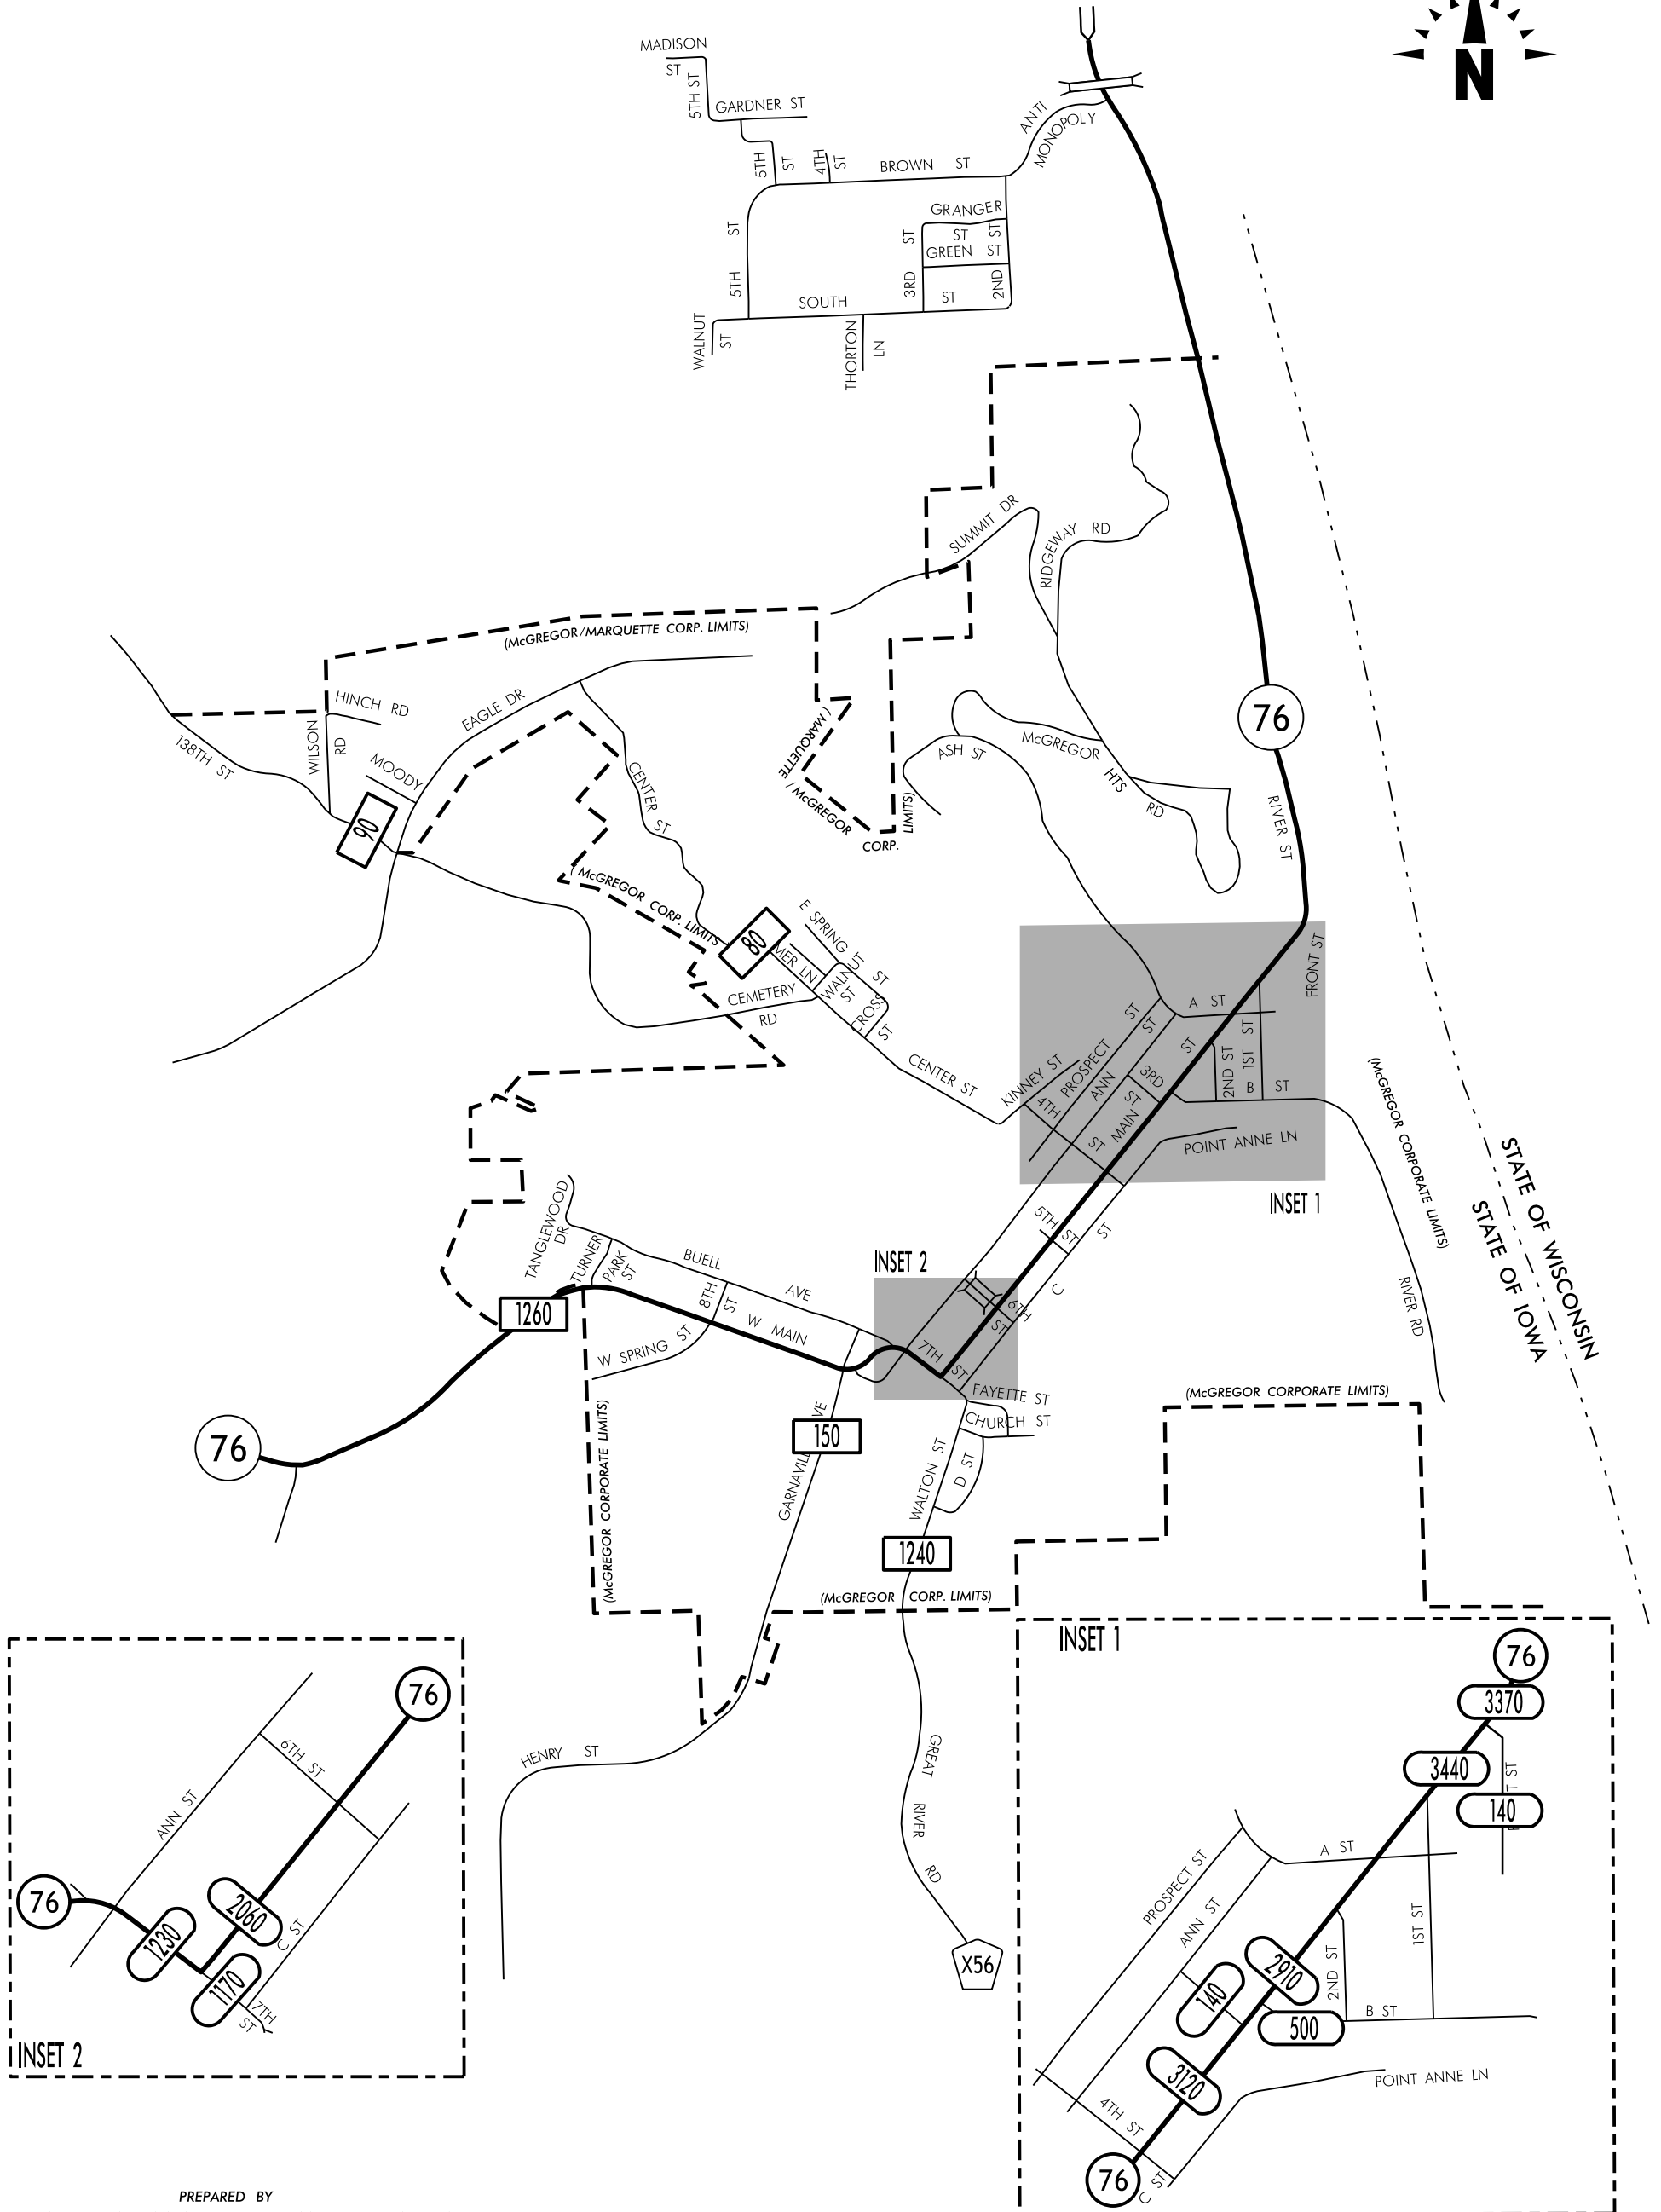

TRAFFIC FLOW MAP OF

MCGREGOR

CLAYTON COUNTY

2021 ANNUAL AVERAGE DAILY TRAFFIC

LEGEND

RECORDER ONLY
 MANUAL COUNT