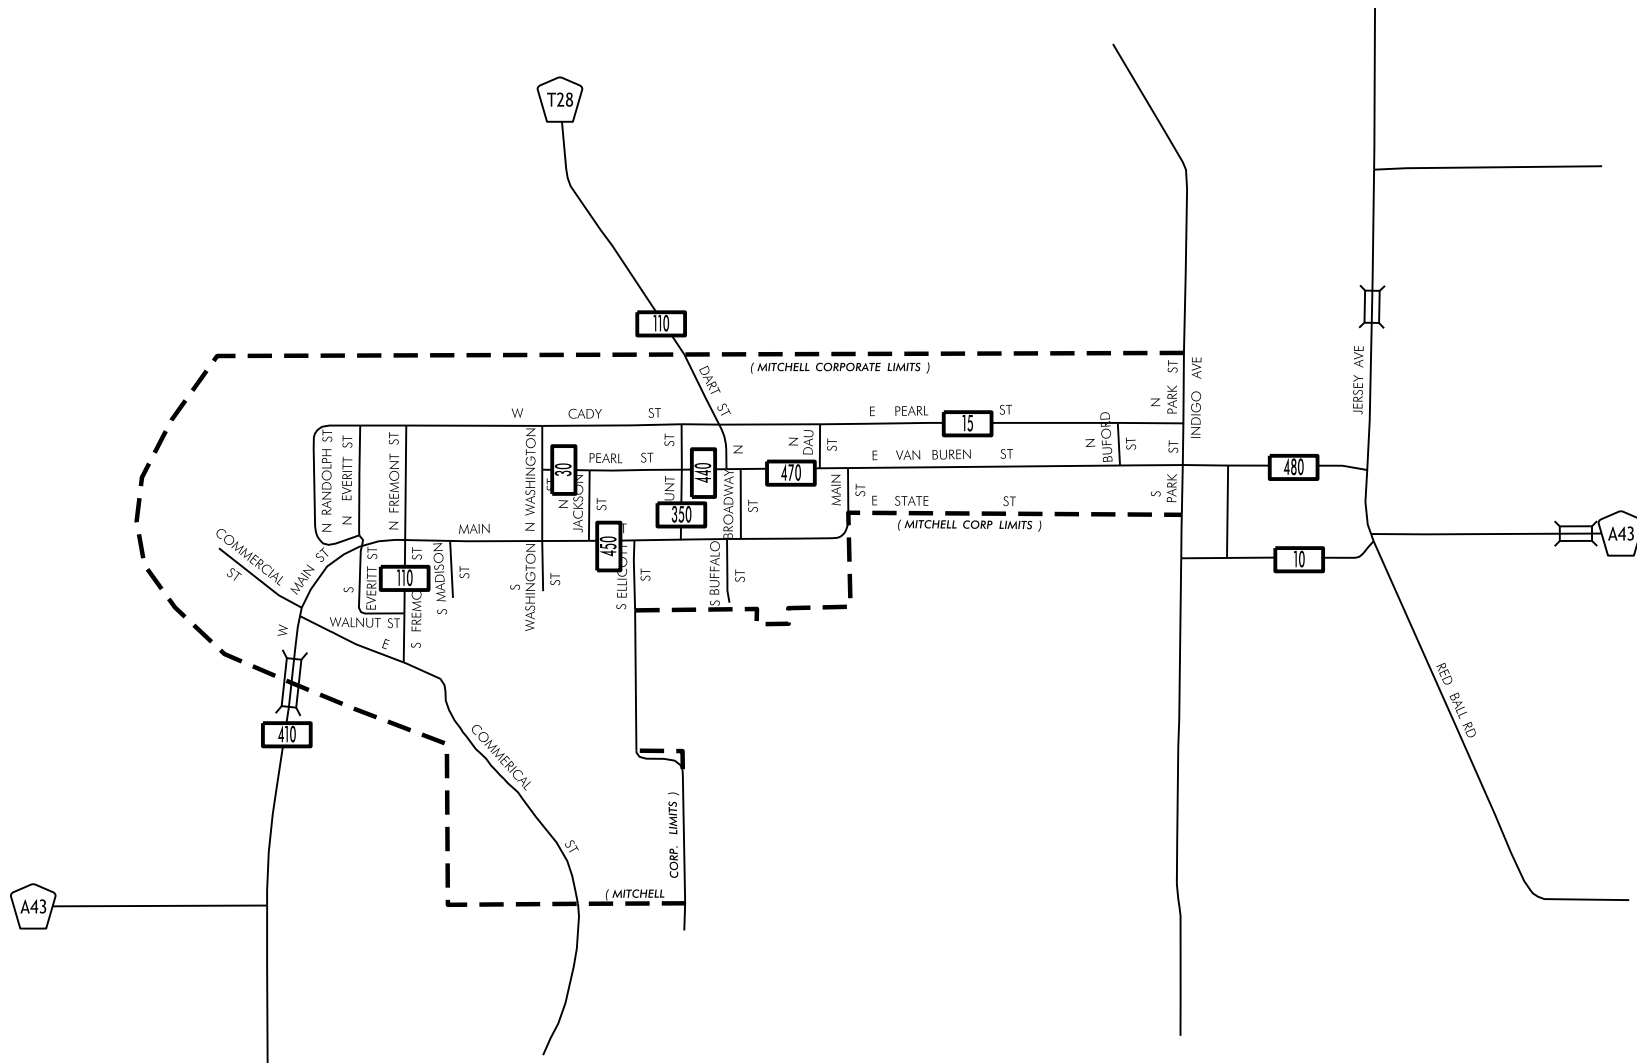

TRAFFIC FLOW MAP OF

MITCHELL

MITCHELL COUNTY

2021 ANNUAL AVERAGE DAILY TRAFFIC

LEGEND

RECORDER ONLY 
 MANUAL COUNT 