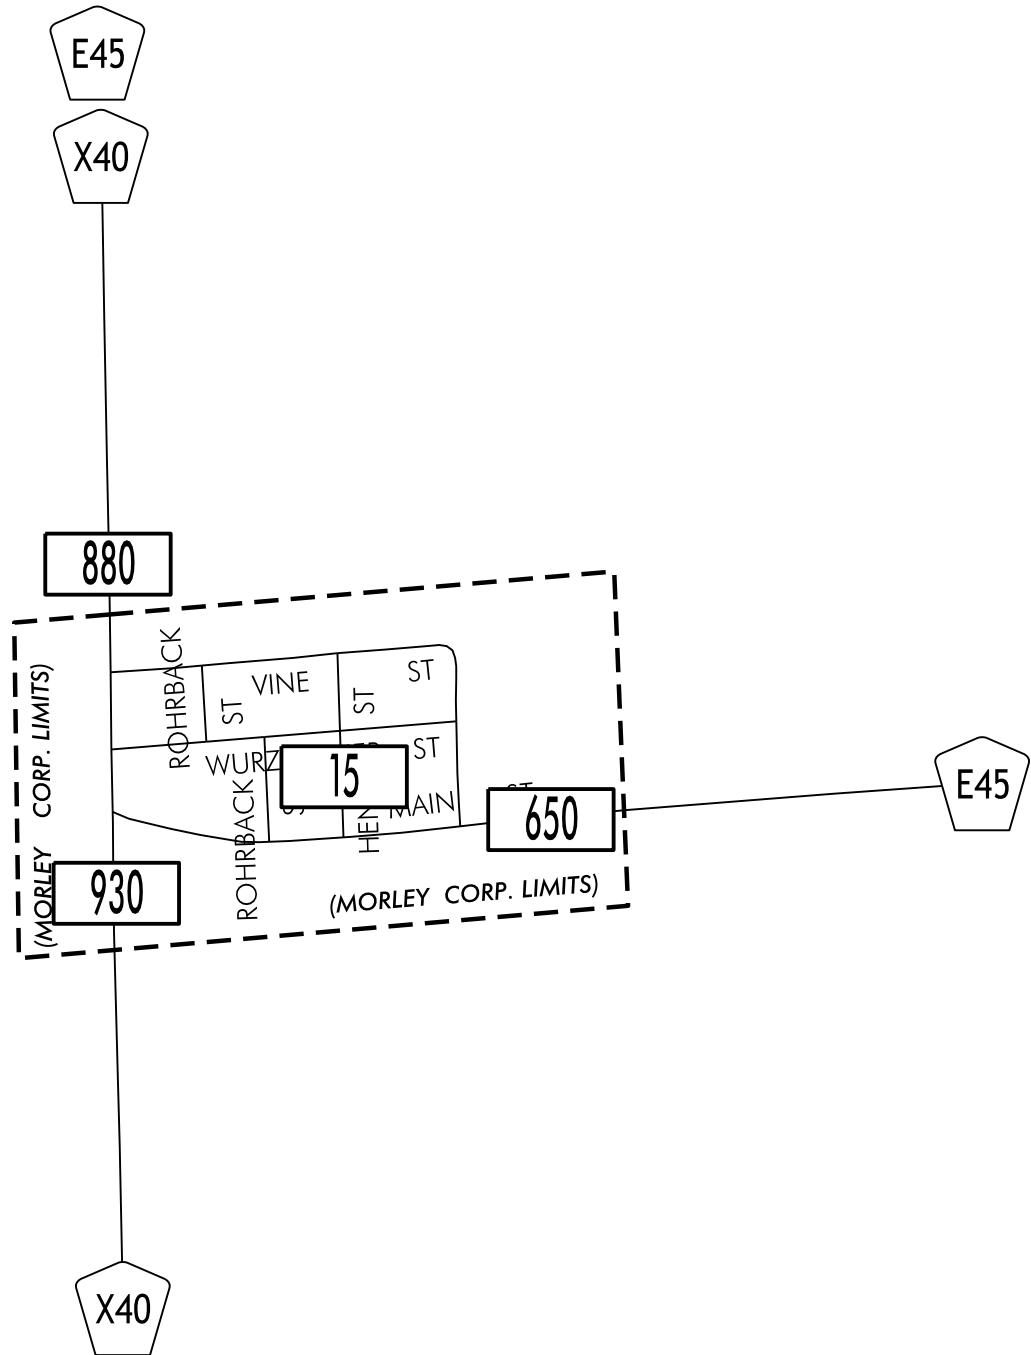

TRAFFIC FLOW MAP OF

**MORLEY**

**JONES COUNTY**

**2021 ANNUAL AVERAGE DAILY TRAFFIC**

PREPARED BY

**LEGEND**

RECORDER ONLY   
 MANUAL COUNT 