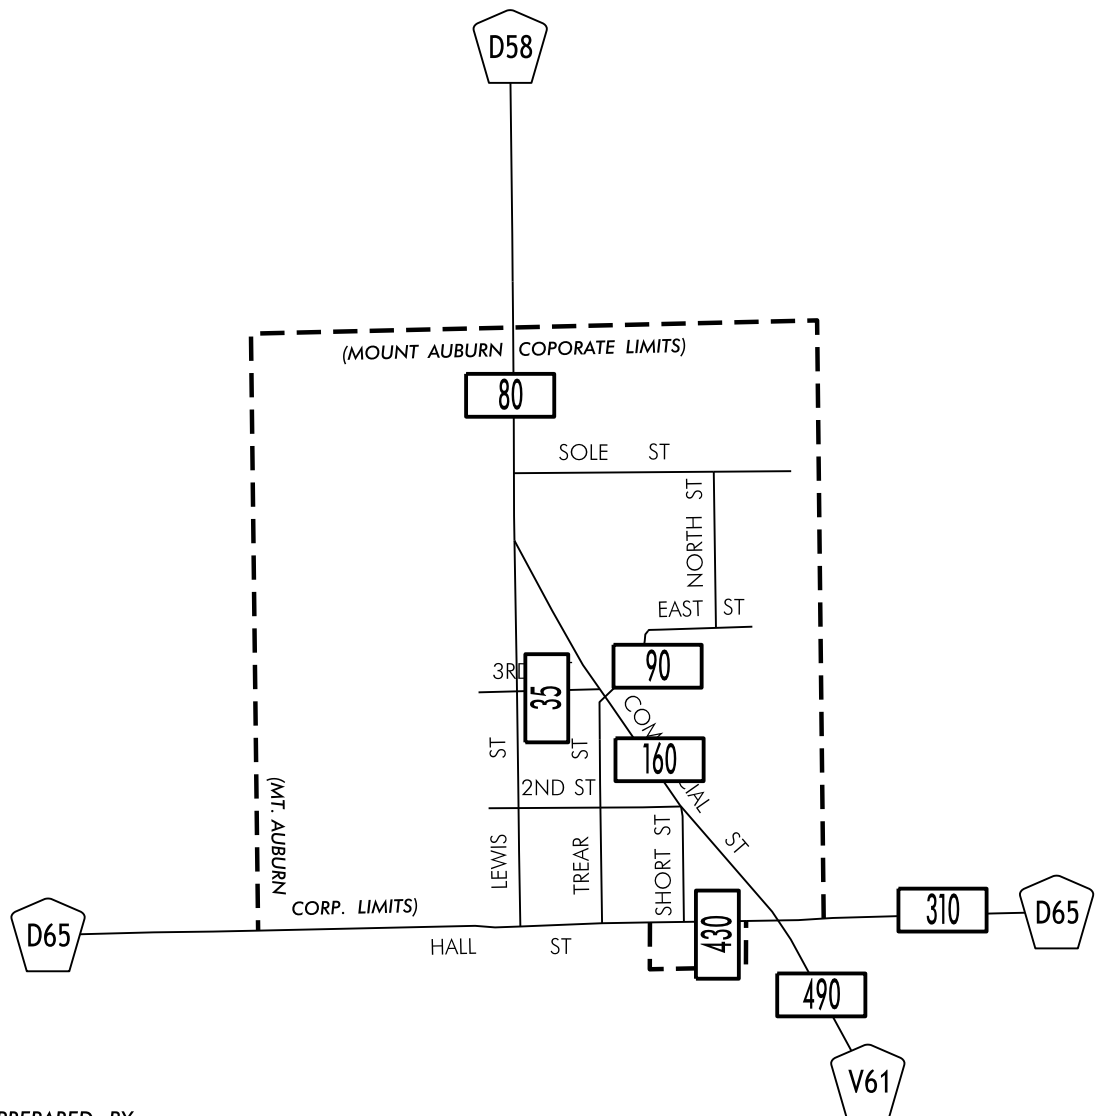

TRAFFIC FLOW MAP OF
MOUNT AUBURN

BENTON COUNTY

2021 ANNUAL AVERAGE DAILY TRAFFIC

LEGEND

- RECORDER ONLY
- MANUAL COUNT