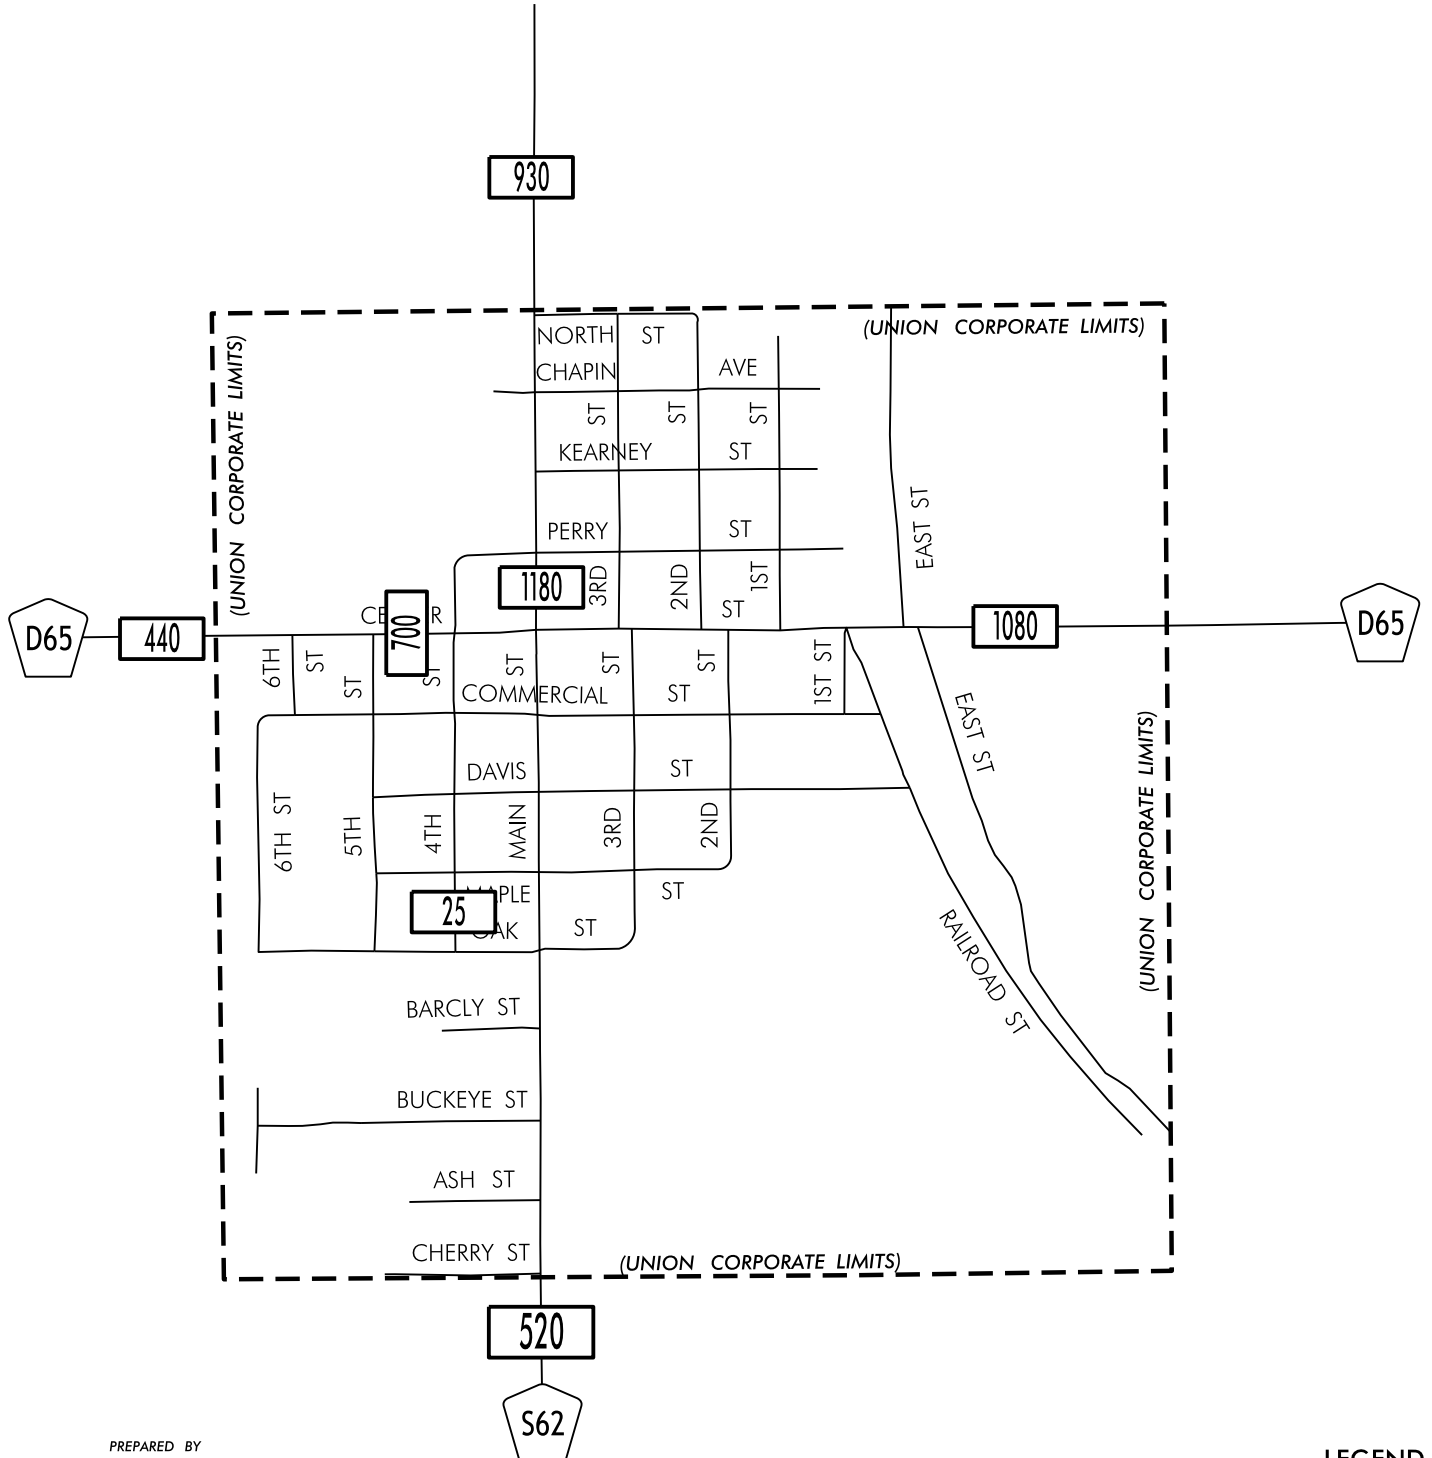

TRAFFIC FLOW MAP OF

UNION

HARDIN COUNTY

2021 ANNUAL AVERAGE DAILY TRAFFIC

LEGEND

RECORDER ONLY 
 MANUAL COUNT 