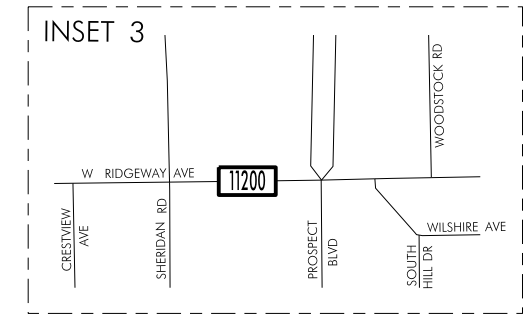

TRAFFIC FLOW MAP OF  
WATERLOO A  
BLACK HAWK COUNTY  
2021 ANNUAL AVERAGE DAILY TRAFFIC

TRAFFIC FLOW MAP OF  
WATERLOO B  
BLACK HAWK COUNTY  
2021 ANNUAL AVERAGE DAILY TRAFFIC

TRAFFIC FLOW MAP OF  
**WATERLOO C**  
**BLACK HAWK COUNTY**  
2021 ANNUAL AVERAGE DAILY TRAFFIC

LEGEND

RECORDER ONLY  
MANUAL COUNT

TRAFFIC FLOW MAP OF  
**WATERLOO D**  
**BLACK HAWK COUNTY**  
2021 ANNUAL AVERAGE DAILY TRAFFIC