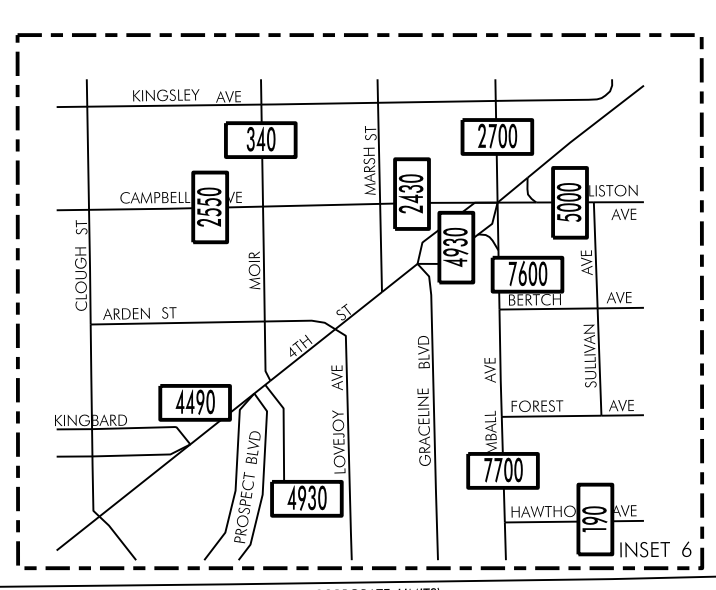

TRAFFIC FLOW MAP OF  
WATERLOO A  
BLACK HAWK COUNTY  
2021 ANNUAL AVERAGE DAILY TRAFFIC

TRAFFIC FLOW MAP OF  
WATERLOO B  
BLACK HAWK COUNTY  
2021 ANNUAL AVERAGE DAILY TRAFFIC

TRAFFIC FLOW MAP OF  
**WATERLOO C**  
**BLACK HAWK COUNTY**  
2021 ANNUAL AVERAGE DAILY TRAFFIC

LEGEND

RECORDER ONLY  
MANUAL COUNT

TRAFFIC FLOW MAP OF  
**WATERLOO D**  
**BLACK HAWK COUNTY**  
2021 ANNUAL AVERAGE DAILY TRAFFIC