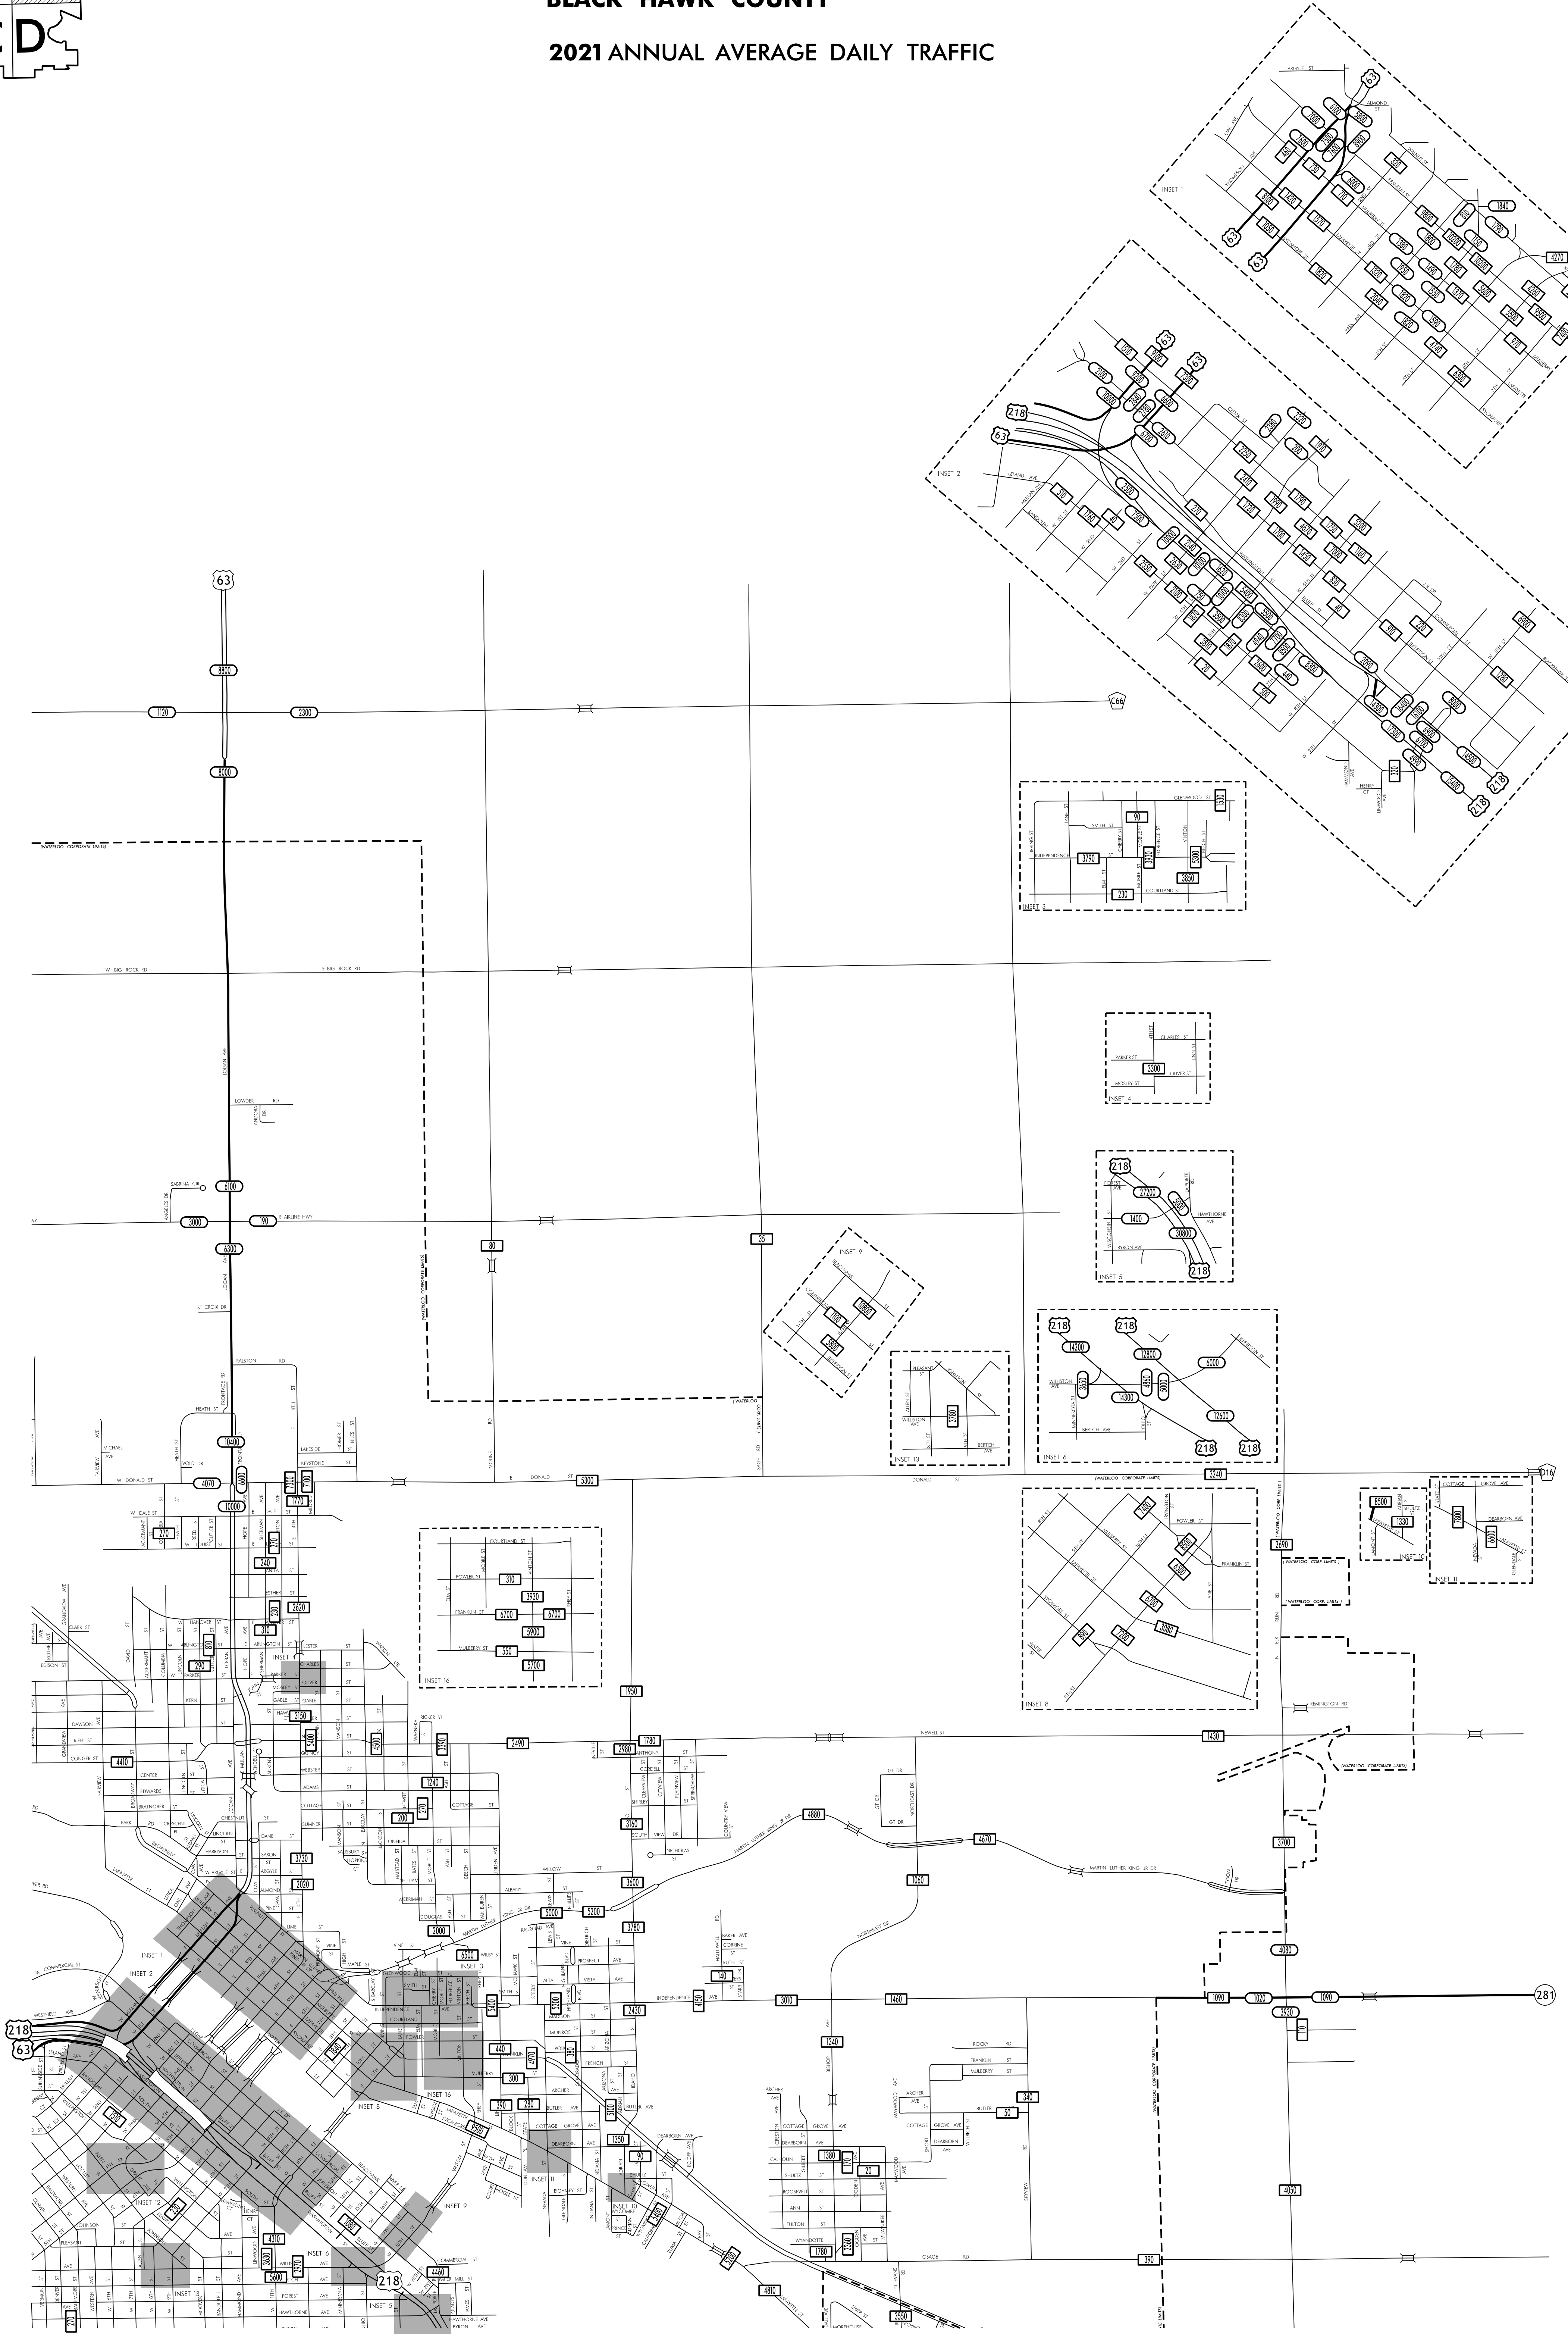

TRAFFIC FLOW MAP OF  
WATERLOO A  
BLACK HAWK COUNTY  
2021 ANNUAL AVERAGE DAILY TRAFFIC

TRAFFIC FLOW MAP OF  
WATERLOO B  
BLACK HAWK COUNTY  
2021 ANNUAL AVERAGE DAILY TRAFFIC

TRAFFIC FLOW MAP OF  
**WATERLOO C**  
**BLACK HAWK COUNTY**  
2021 ANNUAL AVERAGE DAILY TRAFFIC

LEGEND

RECORDER ONLY  
MANUAL COUNT

TRAFFIC FLOW MAP OF  
**WATERLOO D**  
**BLACK HAWK COUNTY**  
2021 ANNUAL AVERAGE DAILY TRAFFIC