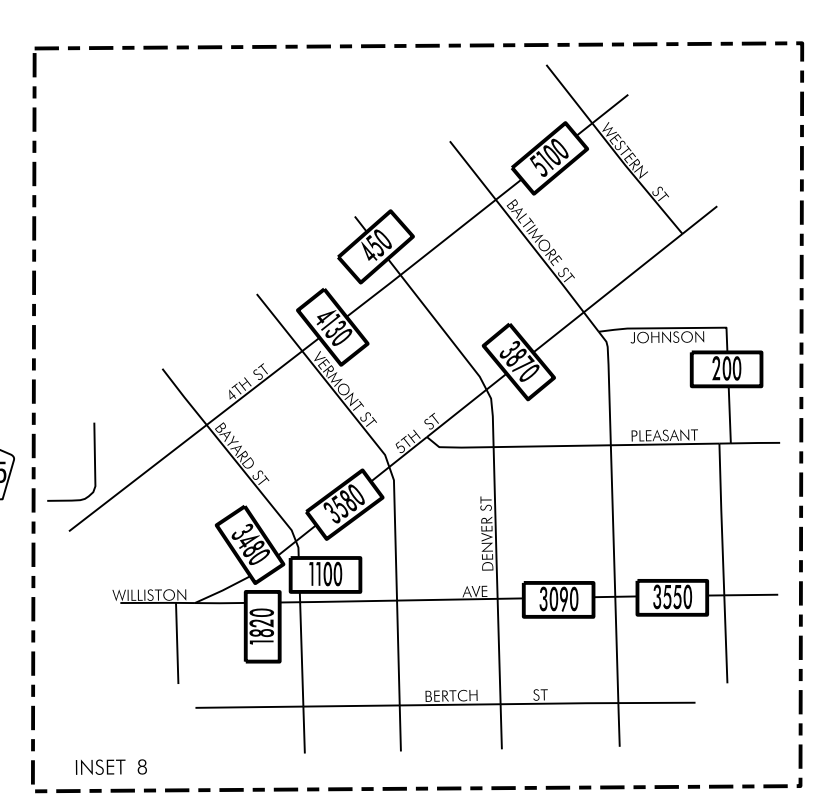

TRAFFIC FLOW MAP OF  
WATERLOO A  
BLACK HAWK COUNTY  
2021 ANNUAL AVERAGE DAILY TRAFFIC

TRAFFIC FLOW MAP OF  
WATERLOO B  
BLACK HAWK COUNTY  
2021 ANNUAL AVERAGE DAILY TRAFFIC

TRAFFIC FLOW MAP OF  
**WATERLOO C**  
**BLACK HAWK COUNTY**  
2021 ANNUAL AVERAGE DAILY TRAFFIC

LEGEND

RECORDER ONLY  
MANUAL COUNT

TRAFFIC FLOW MAP OF  
**WATERLOO D**  
**BLACK HAWK COUNTY**  
2021 ANNUAL AVERAGE DAILY TRAFFIC