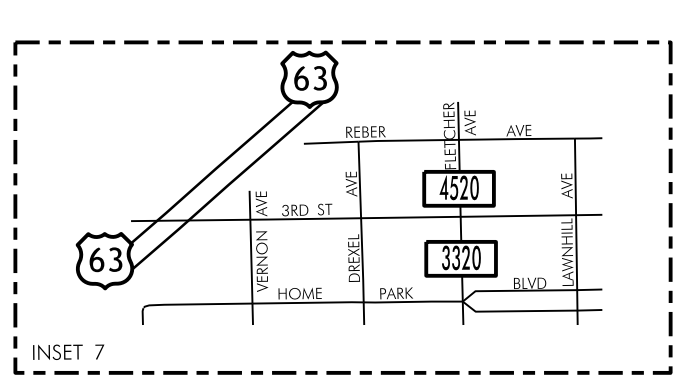

TRAFFIC FLOW MAP OF  
WATERLOO A  
BLACK HAWK COUNTY  
2021 ANNUAL AVERAGE DAILY TRAFFIC

TRAFFIC FLOW MAP OF  
WATERLOO B  
BLACK HAWK COUNTY  
2021 ANNUAL AVERAGE DAILY TRAFFIC

TRAFFIC FLOW MAP OF  
**WATERLOO C**  
**BLACK HAWK COUNTY**  
2021 ANNUAL AVERAGE DAILY TRAFFIC

LEGEND

RECORDER ONLY  
MANUAL COUNT

TRAFFIC FLOW MAP OF  
**WATERLOO D**  
**BLACK HAWK COUNTY**  
2021 ANNUAL AVERAGE DAILY TRAFFIC