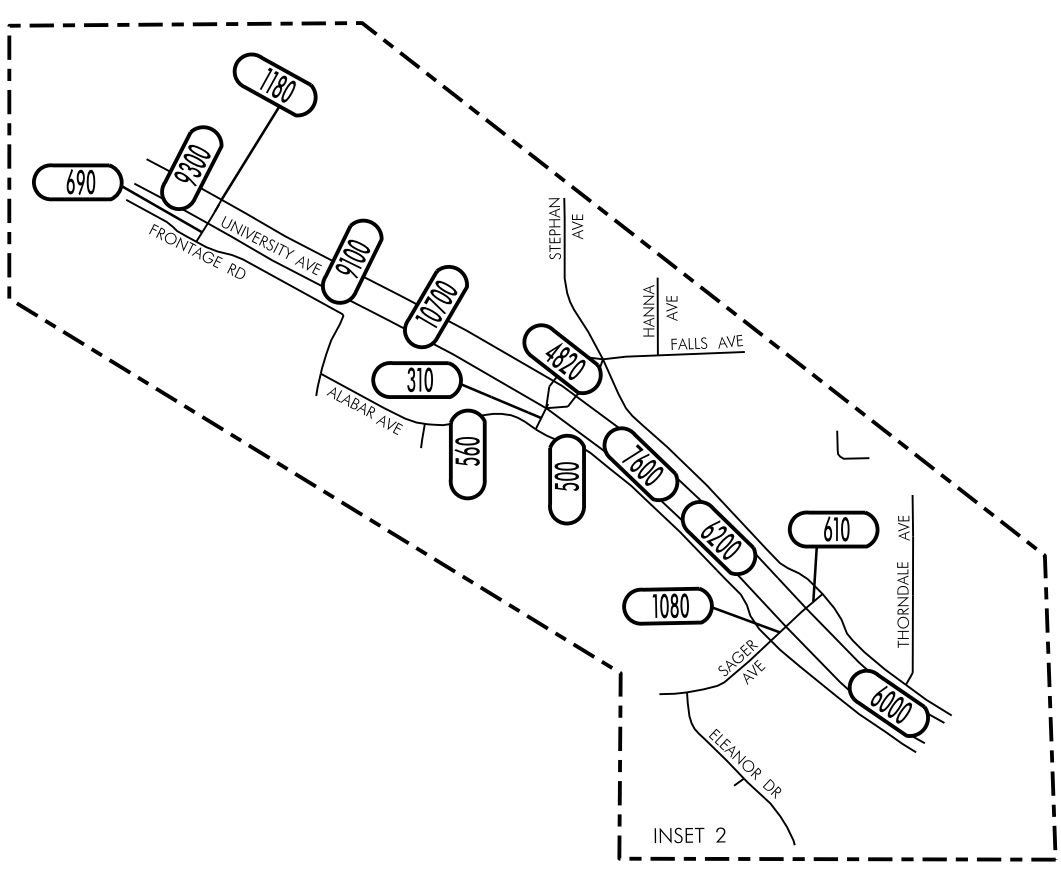

TRAFFIC FLOW MAP OF  
WATERLOO A  
BLACK HAWK COUNTY  
2021 ANNUAL AVERAGE DAILY TRAFFIC

TRAFFIC FLOW MAP OF  
WATERLOO B  
BLACK HAWK COUNTY  
2021 ANNUAL AVERAGE DAILY TRAFFIC

TRAFFIC FLOW MAP OF  
**WATERLOO C**  
**BLACK HAWK COUNTY**  
2021 ANNUAL AVERAGE DAILY TRAFFIC

LEGEND

RECORDER ONLY  
MANUAL COUNT

TRAFFIC FLOW MAP OF  
**WATERLOO D**  
**BLACK HAWK COUNTY**  
2021 ANNUAL AVERAGE DAILY TRAFFIC