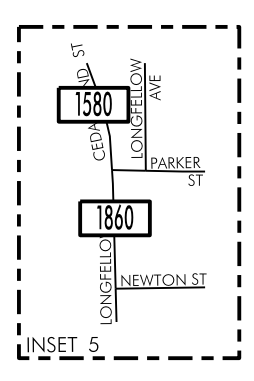

TRAFFIC FLOW MAP OF  
WATERLOO A  
BLACK HAWK COUNTY  
2021 ANNUAL AVERAGE DAILY TRAFFIC

TRAFFIC FLOW MAP OF  
WATERLOO B  
BLACK HAWK COUNTY  
2021 ANNUAL AVERAGE DAILY TRAFFIC

TRAFFIC FLOW MAP OF  
**WATERLOO C**  
**BLACK HAWK COUNTY**  
2021 ANNUAL AVERAGE DAILY TRAFFIC

LEGEND

RECORDER ONLY  
MANUAL COUNT

TRAFFIC FLOW MAP OF  
**WATERLOO D**  
**BLACK HAWK COUNTY**  
2021 ANNUAL AVERAGE DAILY TRAFFIC