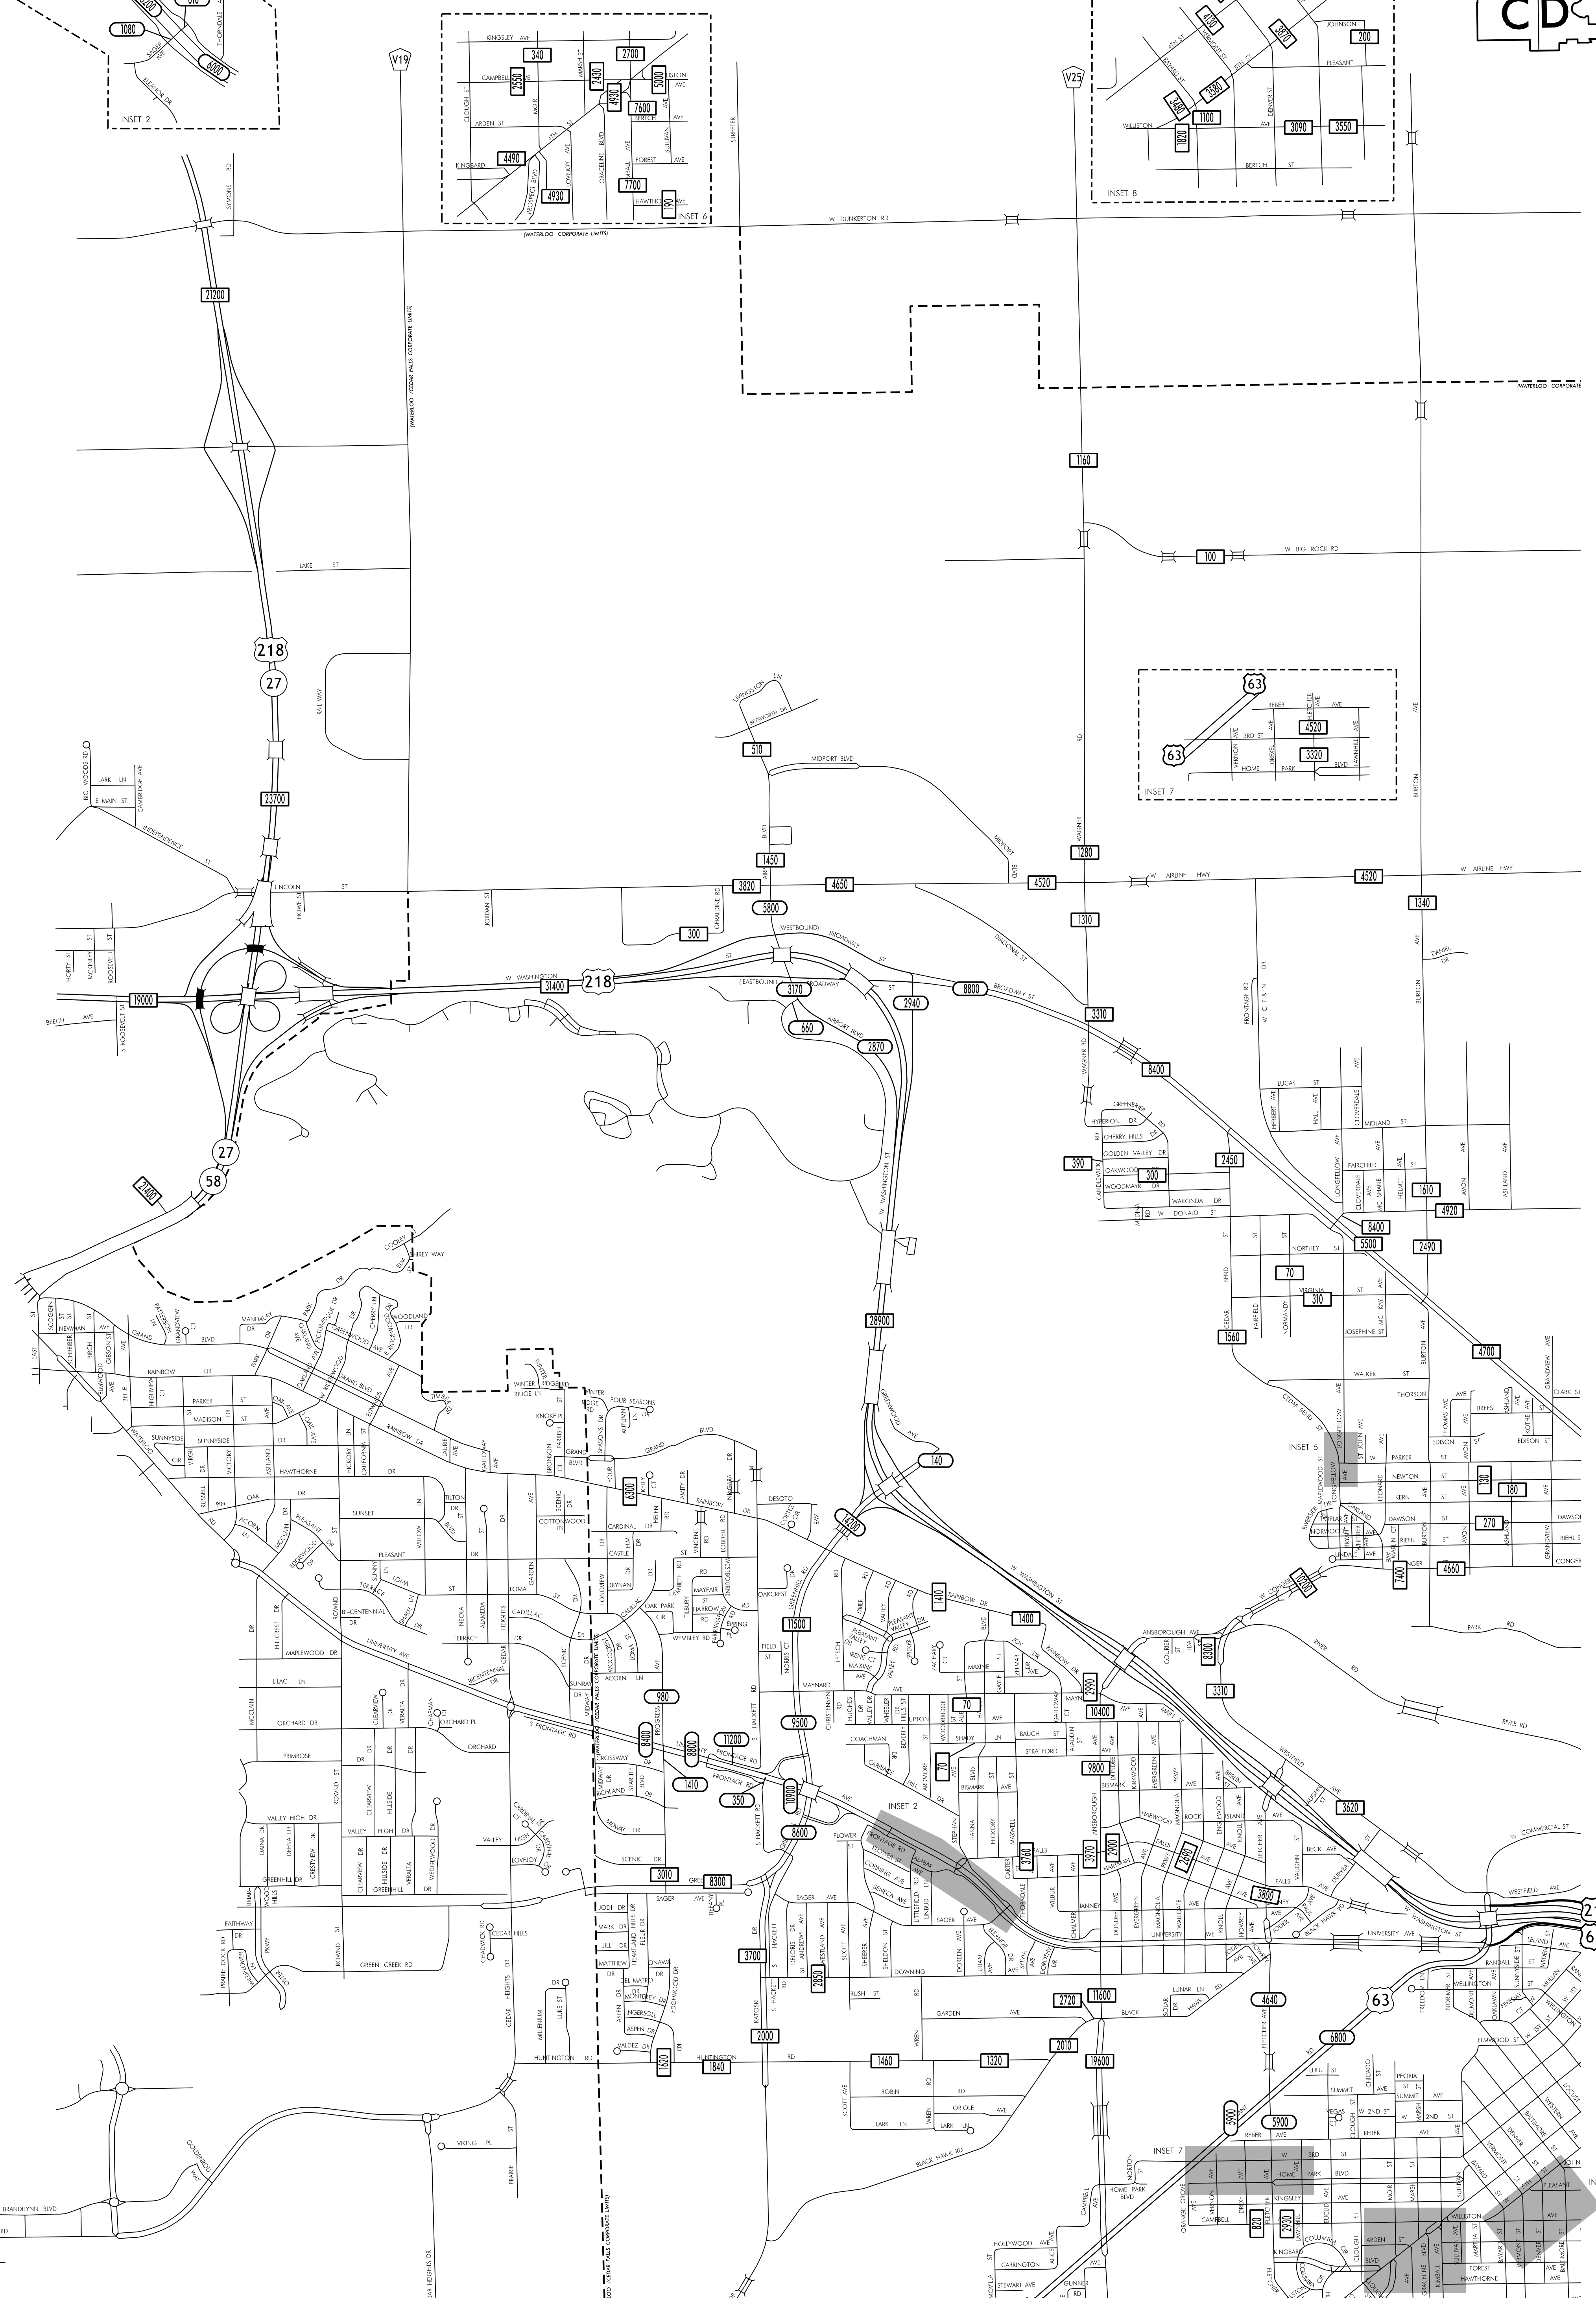

TRAFFIC FLOW MAP OF  
WATERLOO A  
BLACK HAWK COUNTY  
2021 ANNUAL AVERAGE DAILY TRAFFIC

TRAFFIC FLOW MAP OF  
WATERLOO B  
BLACK HAWK COUNTY  
2021 ANNUAL AVERAGE DAILY TRAFFIC

TRAFFIC FLOW MAP OF  
**WATERLOO C**  
**BLACK HAWK COUNTY**  
2021 ANNUAL AVERAGE DAILY TRAFFIC

LEGEND

RECORDER ONLY  
MANUAL COUNT

TRAFFIC FLOW MAP OF  
**WATERLOO D**  
**BLACK HAWK COUNTY**  
2021 ANNUAL AVERAGE DAILY TRAFFIC