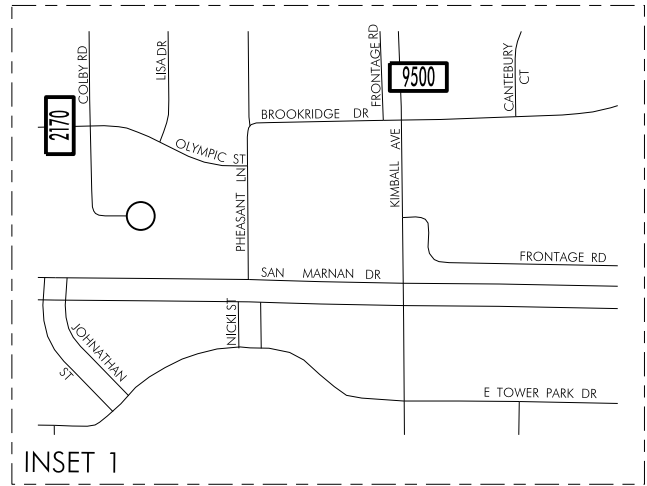

TRAFFIC FLOW MAP OF  
WATERLOO A  
BLACK HAWK COUNTY  
2021 ANNUAL AVERAGE DAILY TRAFFIC

TRAFFIC FLOW MAP OF  
WATERLOO B  
BLACK HAWK COUNTY  
2021 ANNUAL AVERAGE DAILY TRAFFIC

TRAFFIC FLOW MAP OF  
**WATERLOO C**  
**BLACK HAWK COUNTY**  
2021 ANNUAL AVERAGE DAILY TRAFFIC

LEGEND

RECORDER ONLY  
MANUAL COUNT

TRAFFIC FLOW MAP OF  
**WATERLOO D**  
**BLACK HAWK COUNTY**  
2021 ANNUAL AVERAGE DAILY TRAFFIC