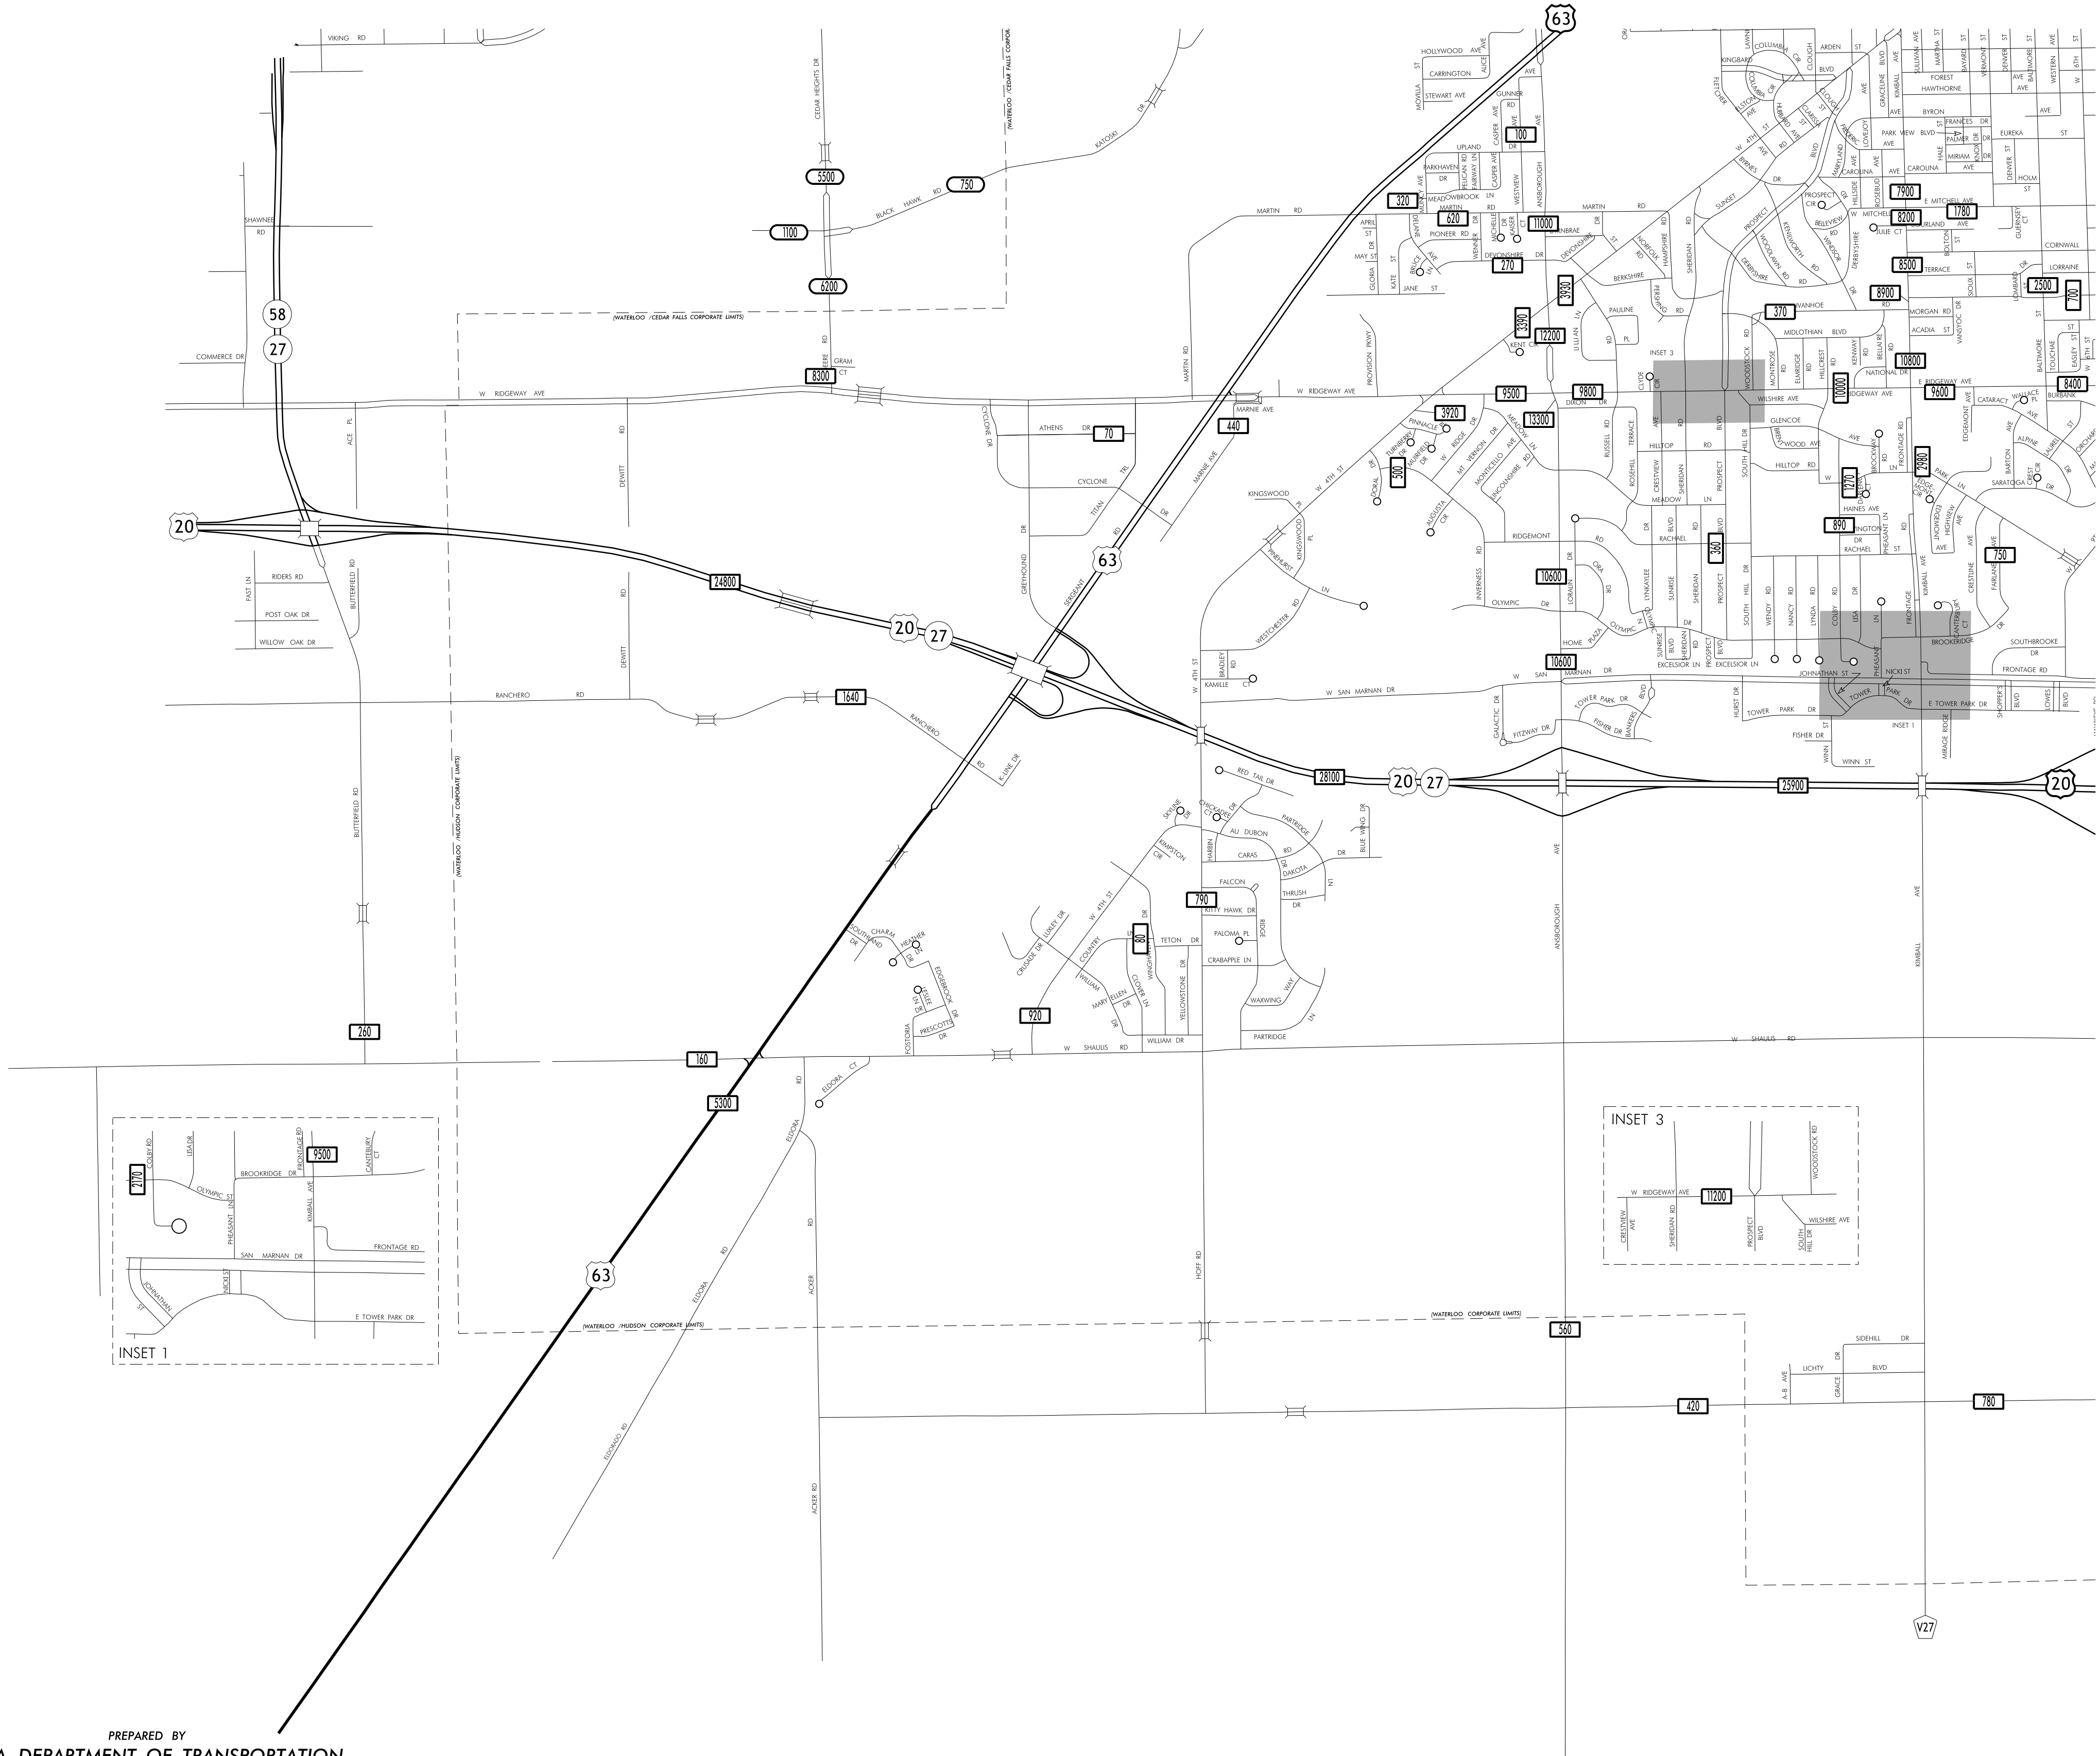

TRAFFIC FLOW MAP OF  
WATERLOO A  
BLACK HAWK COUNTY  
2021 ANNUAL AVERAGE DAILY TRAFFIC

TRAFFIC FLOW MAP OF  
WATERLOO B  
BLACK HAWK COUNTY  
2021 ANNUAL AVERAGE DAILY TRAFFIC

TRAFFIC FLOW MAP OF  
**WATERLOO C**  
**BLACK HAWK COUNTY**  
2021 ANNUAL AVERAGE DAILY TRAFFIC

LEGEND

RECORDER ONLY  
MANUAL COUNT

TRAFFIC FLOW MAP OF  
**WATERLOO D**  
**BLACK HAWK COUNTY**  
2021 ANNUAL AVERAGE DAILY TRAFFIC