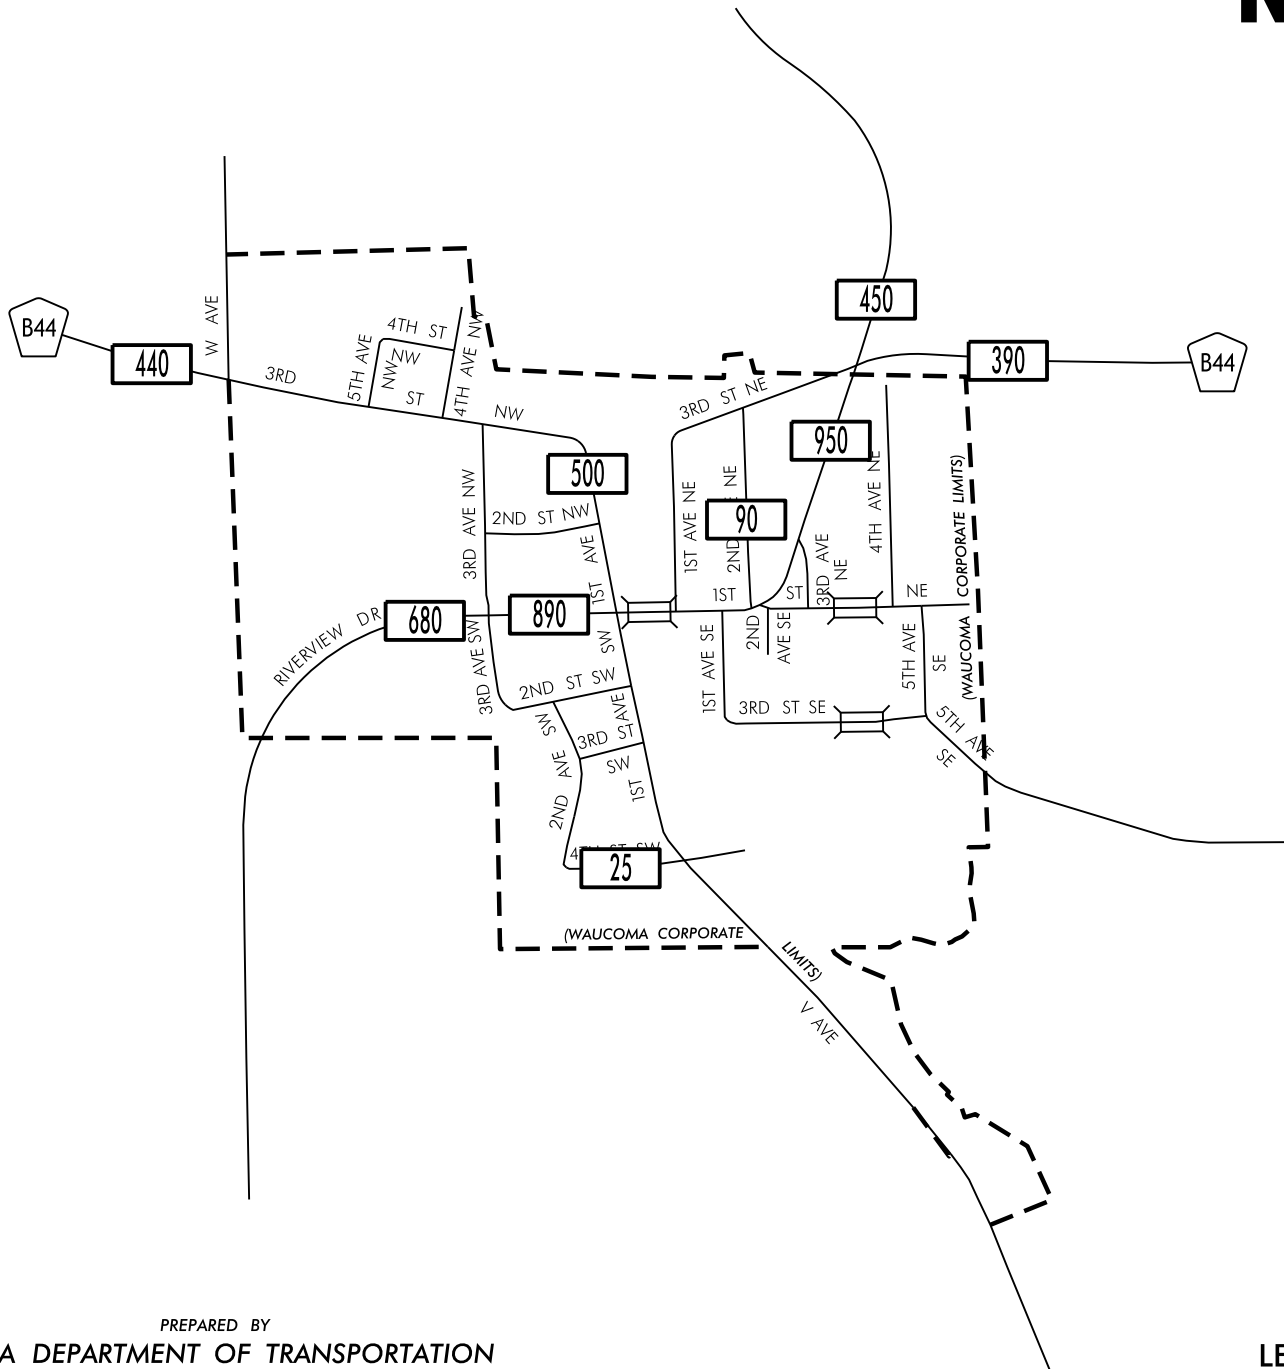

TRAFFIC FLOW MAP OF

WAUCOMA

FAYETTE COUNTY

2021 ANNUAL AVERAGE DAILY TRAFFIC

LEGEND

RECORDER ONLY
 MANUAL COUNT