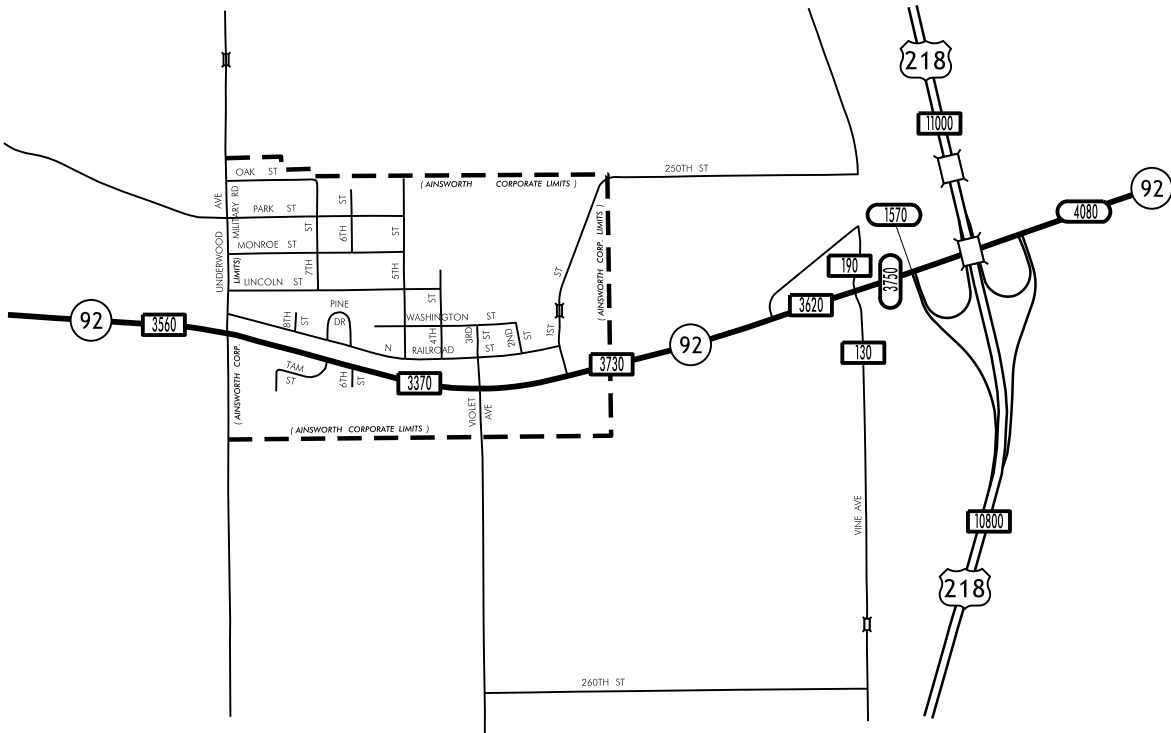

TRAFFIC FLOW MAP OF

AINSWORTH

WASHINGTON COUNTY

2022 ANNUAL AVERAGE DAILY TRAFFIC

PREPARED BY

IOWA DEPARTMENT OF TRANSPORTATION
DIVISION OF PLANNING AND PROGRAMMING

OFFICE OF SYSTEM PLANNING
PHONE (515) 239-1289

LEGEND

RECORDED ONLY 
MANUAL COUNT 