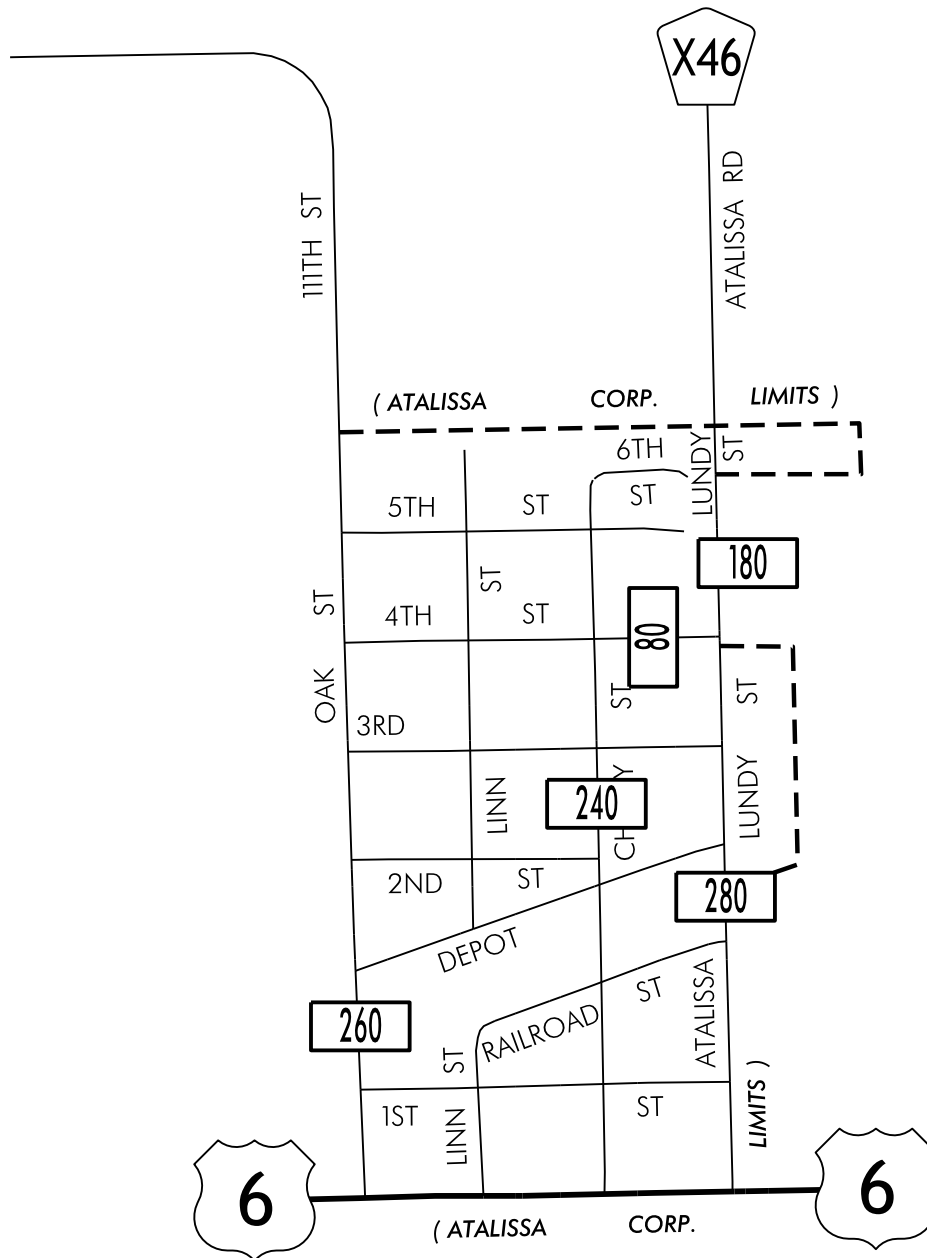

TRAFFIC FLOW MAP OF

ATALISSA

MUSCATINE COUNTY

2022 ANNUAL AVERAGE DAILY TRAFFIC

LEGEND

RECORDER ONLY
 MANUAL COUNT