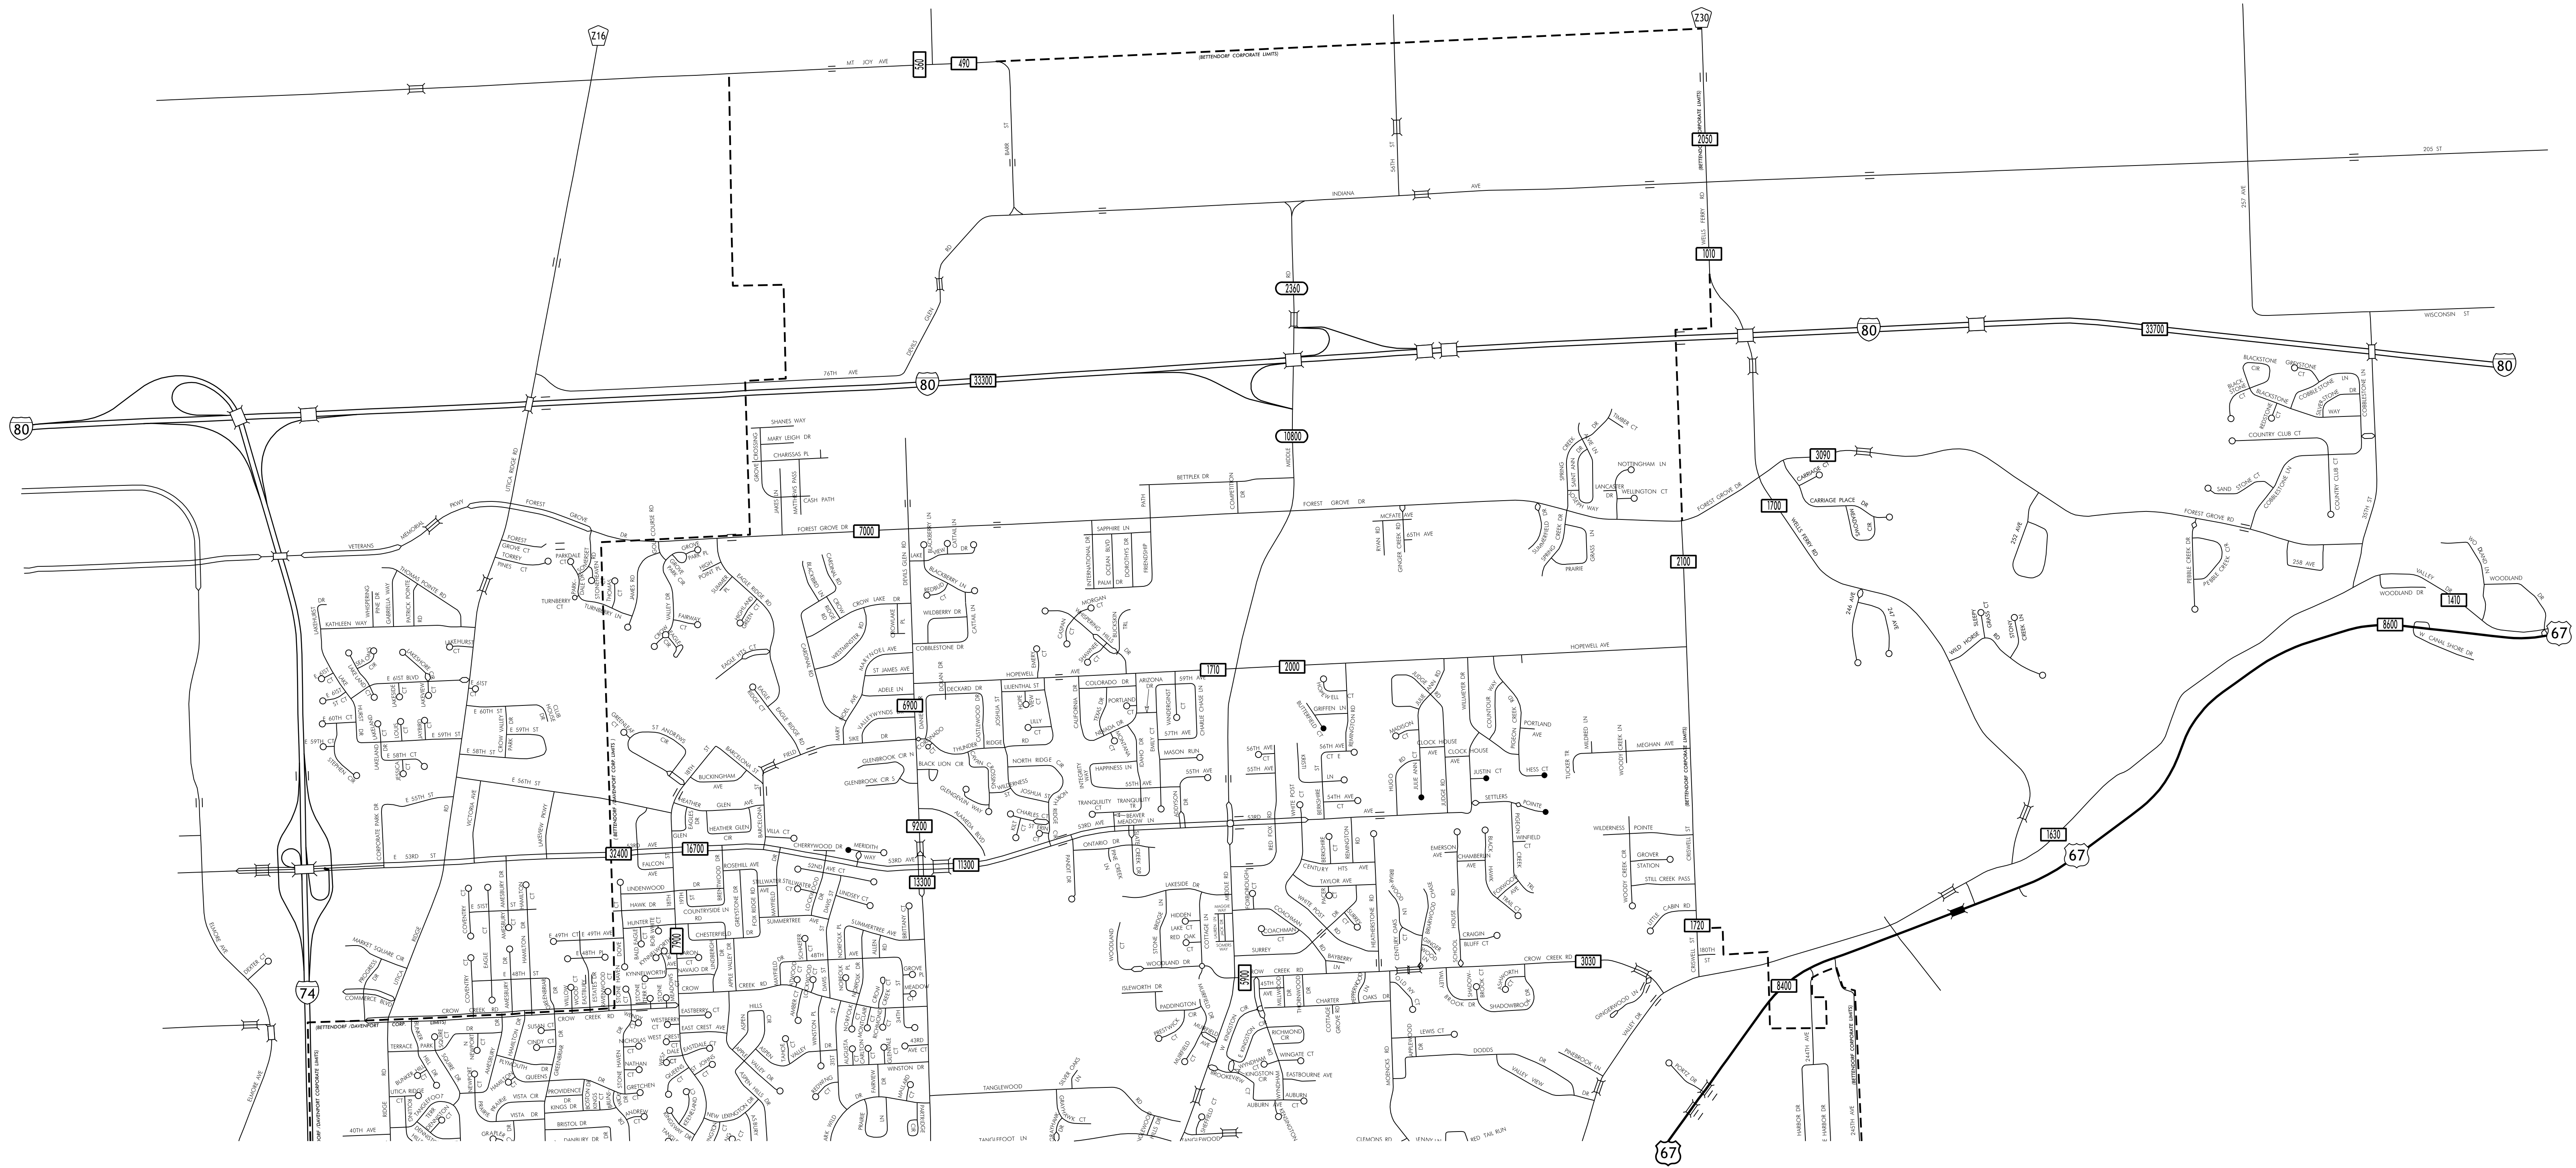

TRAFFIC FLOW MAP OF
BETTENDORF A
SCOTT COUNTY
2022 ANNUAL AVERAGE DAILY TRAFFIC

TRAFFIC FLOW MAP OF
BETTENDORF B
SCOTT COUNTY
 2022 ANNUAL AVERAGE DAILY TRAFFIC