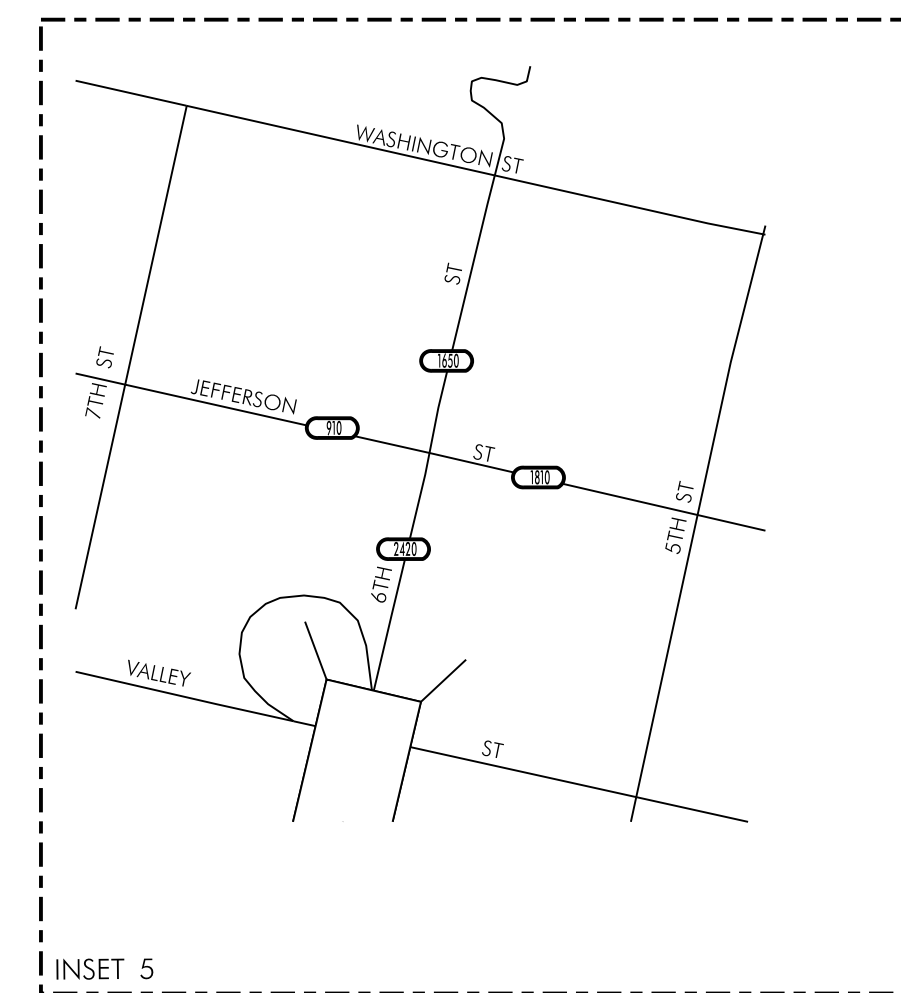

TRAFFIC FLOW MAP OF
BURLINGTON A
DES MOINES COUNTY
2022 ANNUAL AVERAGE DAILY TRAFFIC

LEGEND
 RECORDER ONLY
 MANUAL COUNT

TRAFFIC FLOW MAP OF
BURLINGTON B
DES MOINES COUNTY
 2022 ANNUAL AVERAGE DAILY TRAFFIC