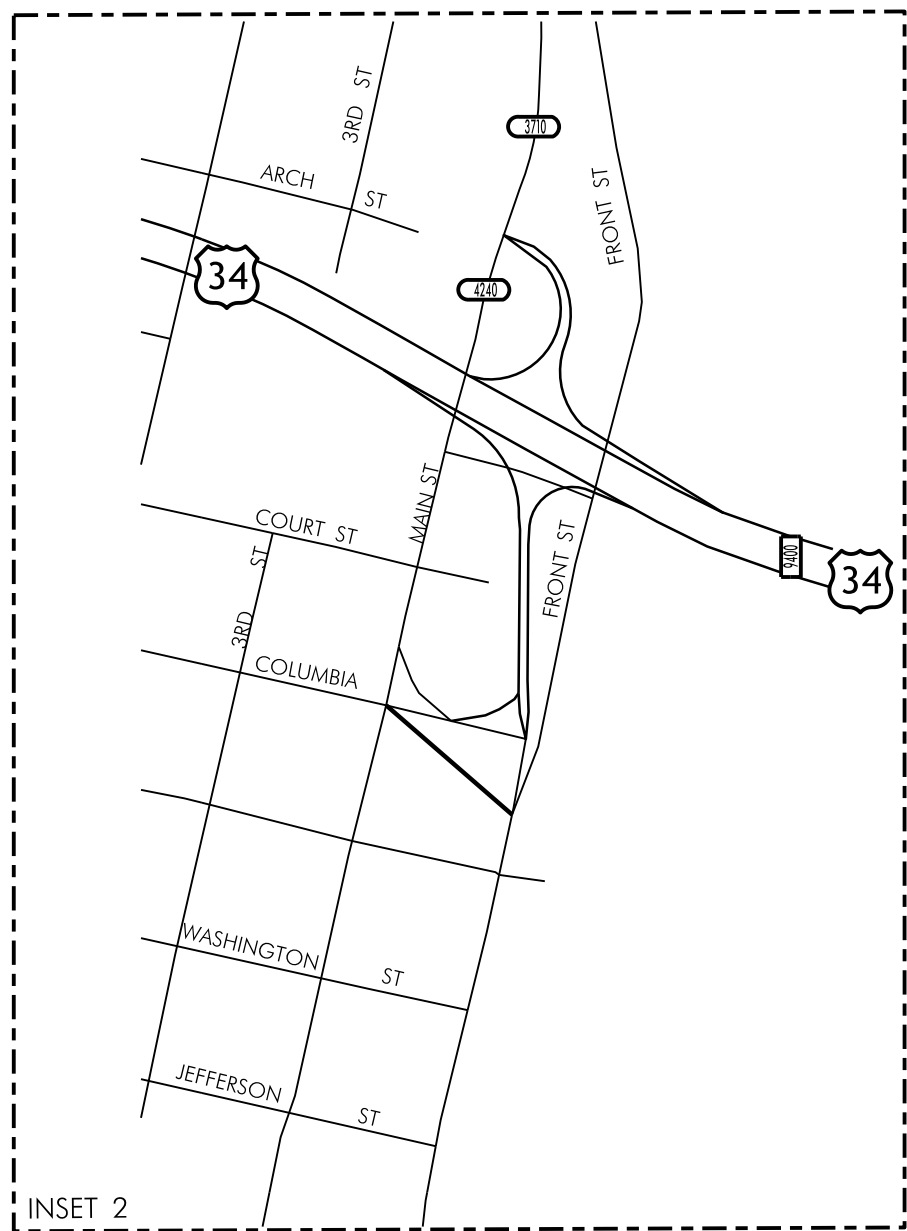

TRAFFIC FLOW MAP OF
BURLINGTON A
DES MOINES COUNTY
2022 ANNUAL AVERAGE DAILY TRAFFIC

LEGEND
 RECORDER ONLY
 MANUAL COUNT

TRAFFIC FLOW MAP OF
BURLINGTON B
DES MOINES COUNTY
 2022 ANNUAL AVERAGE DAILY TRAFFIC