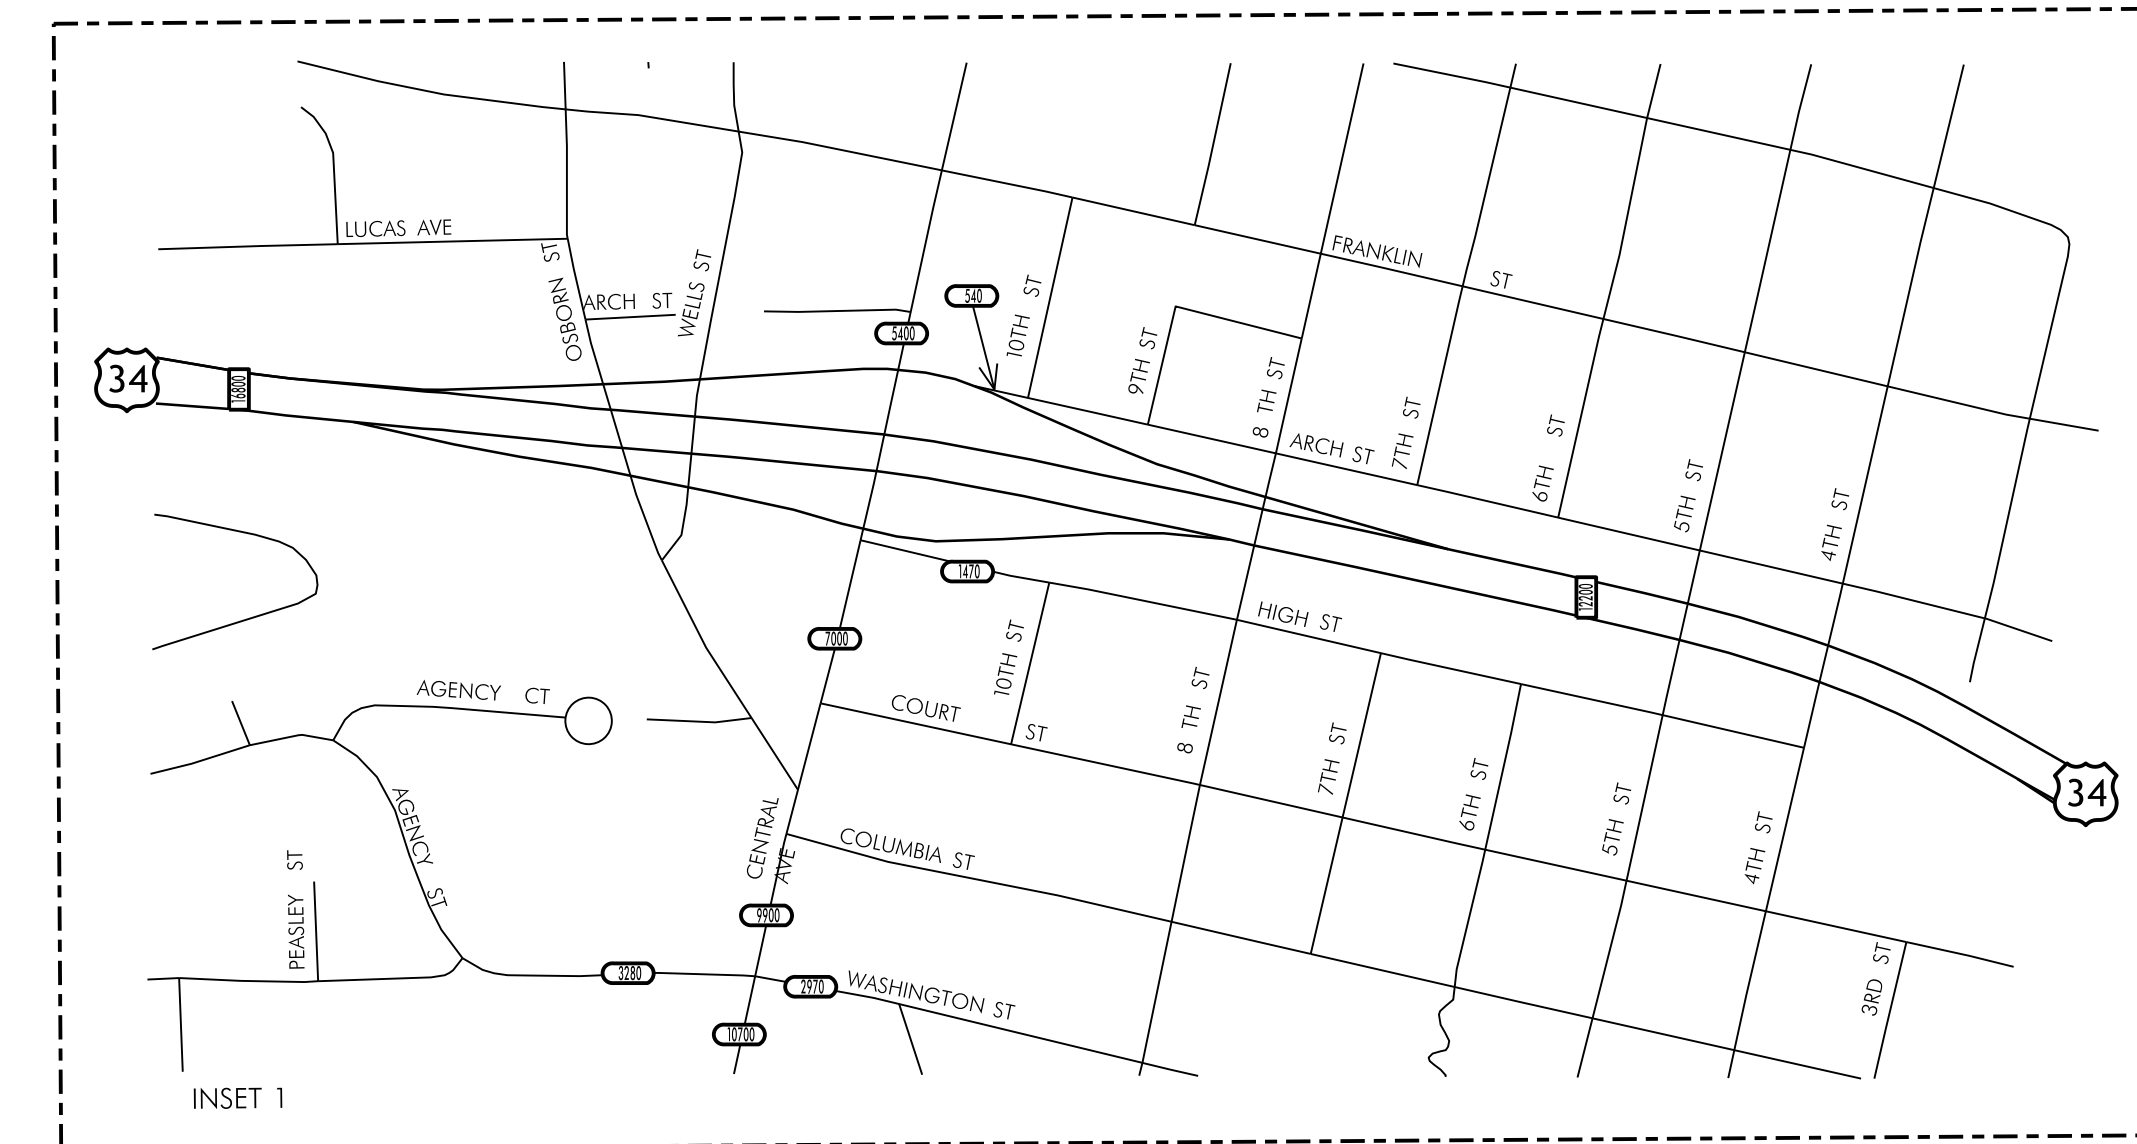

TRAFFIC FLOW MAP OF
BURLINGTON A
DES MOINES COUNTY
2022 ANNUAL AVERAGE DAILY TRAFFIC

LEGEND
 RECORDER ONLY
 MANUAL COUNT

TRAFFIC FLOW MAP OF
BURLINGTON B
DES MOINES COUNTY
 2022 ANNUAL AVERAGE DAILY TRAFFIC