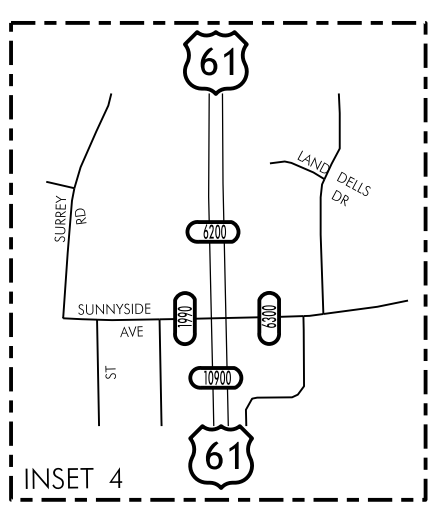

TRAFFIC FLOW MAP OF
BURLINGTON A
DES MOINES COUNTY
2022 ANNUAL AVERAGE DAILY TRAFFIC

LEGEND
 RECORDER ONLY
 MANUAL COUNT

TRAFFIC FLOW MAP OF
BURLINGTON B
DES MOINES COUNTY
 2022 ANNUAL AVERAGE DAILY TRAFFIC