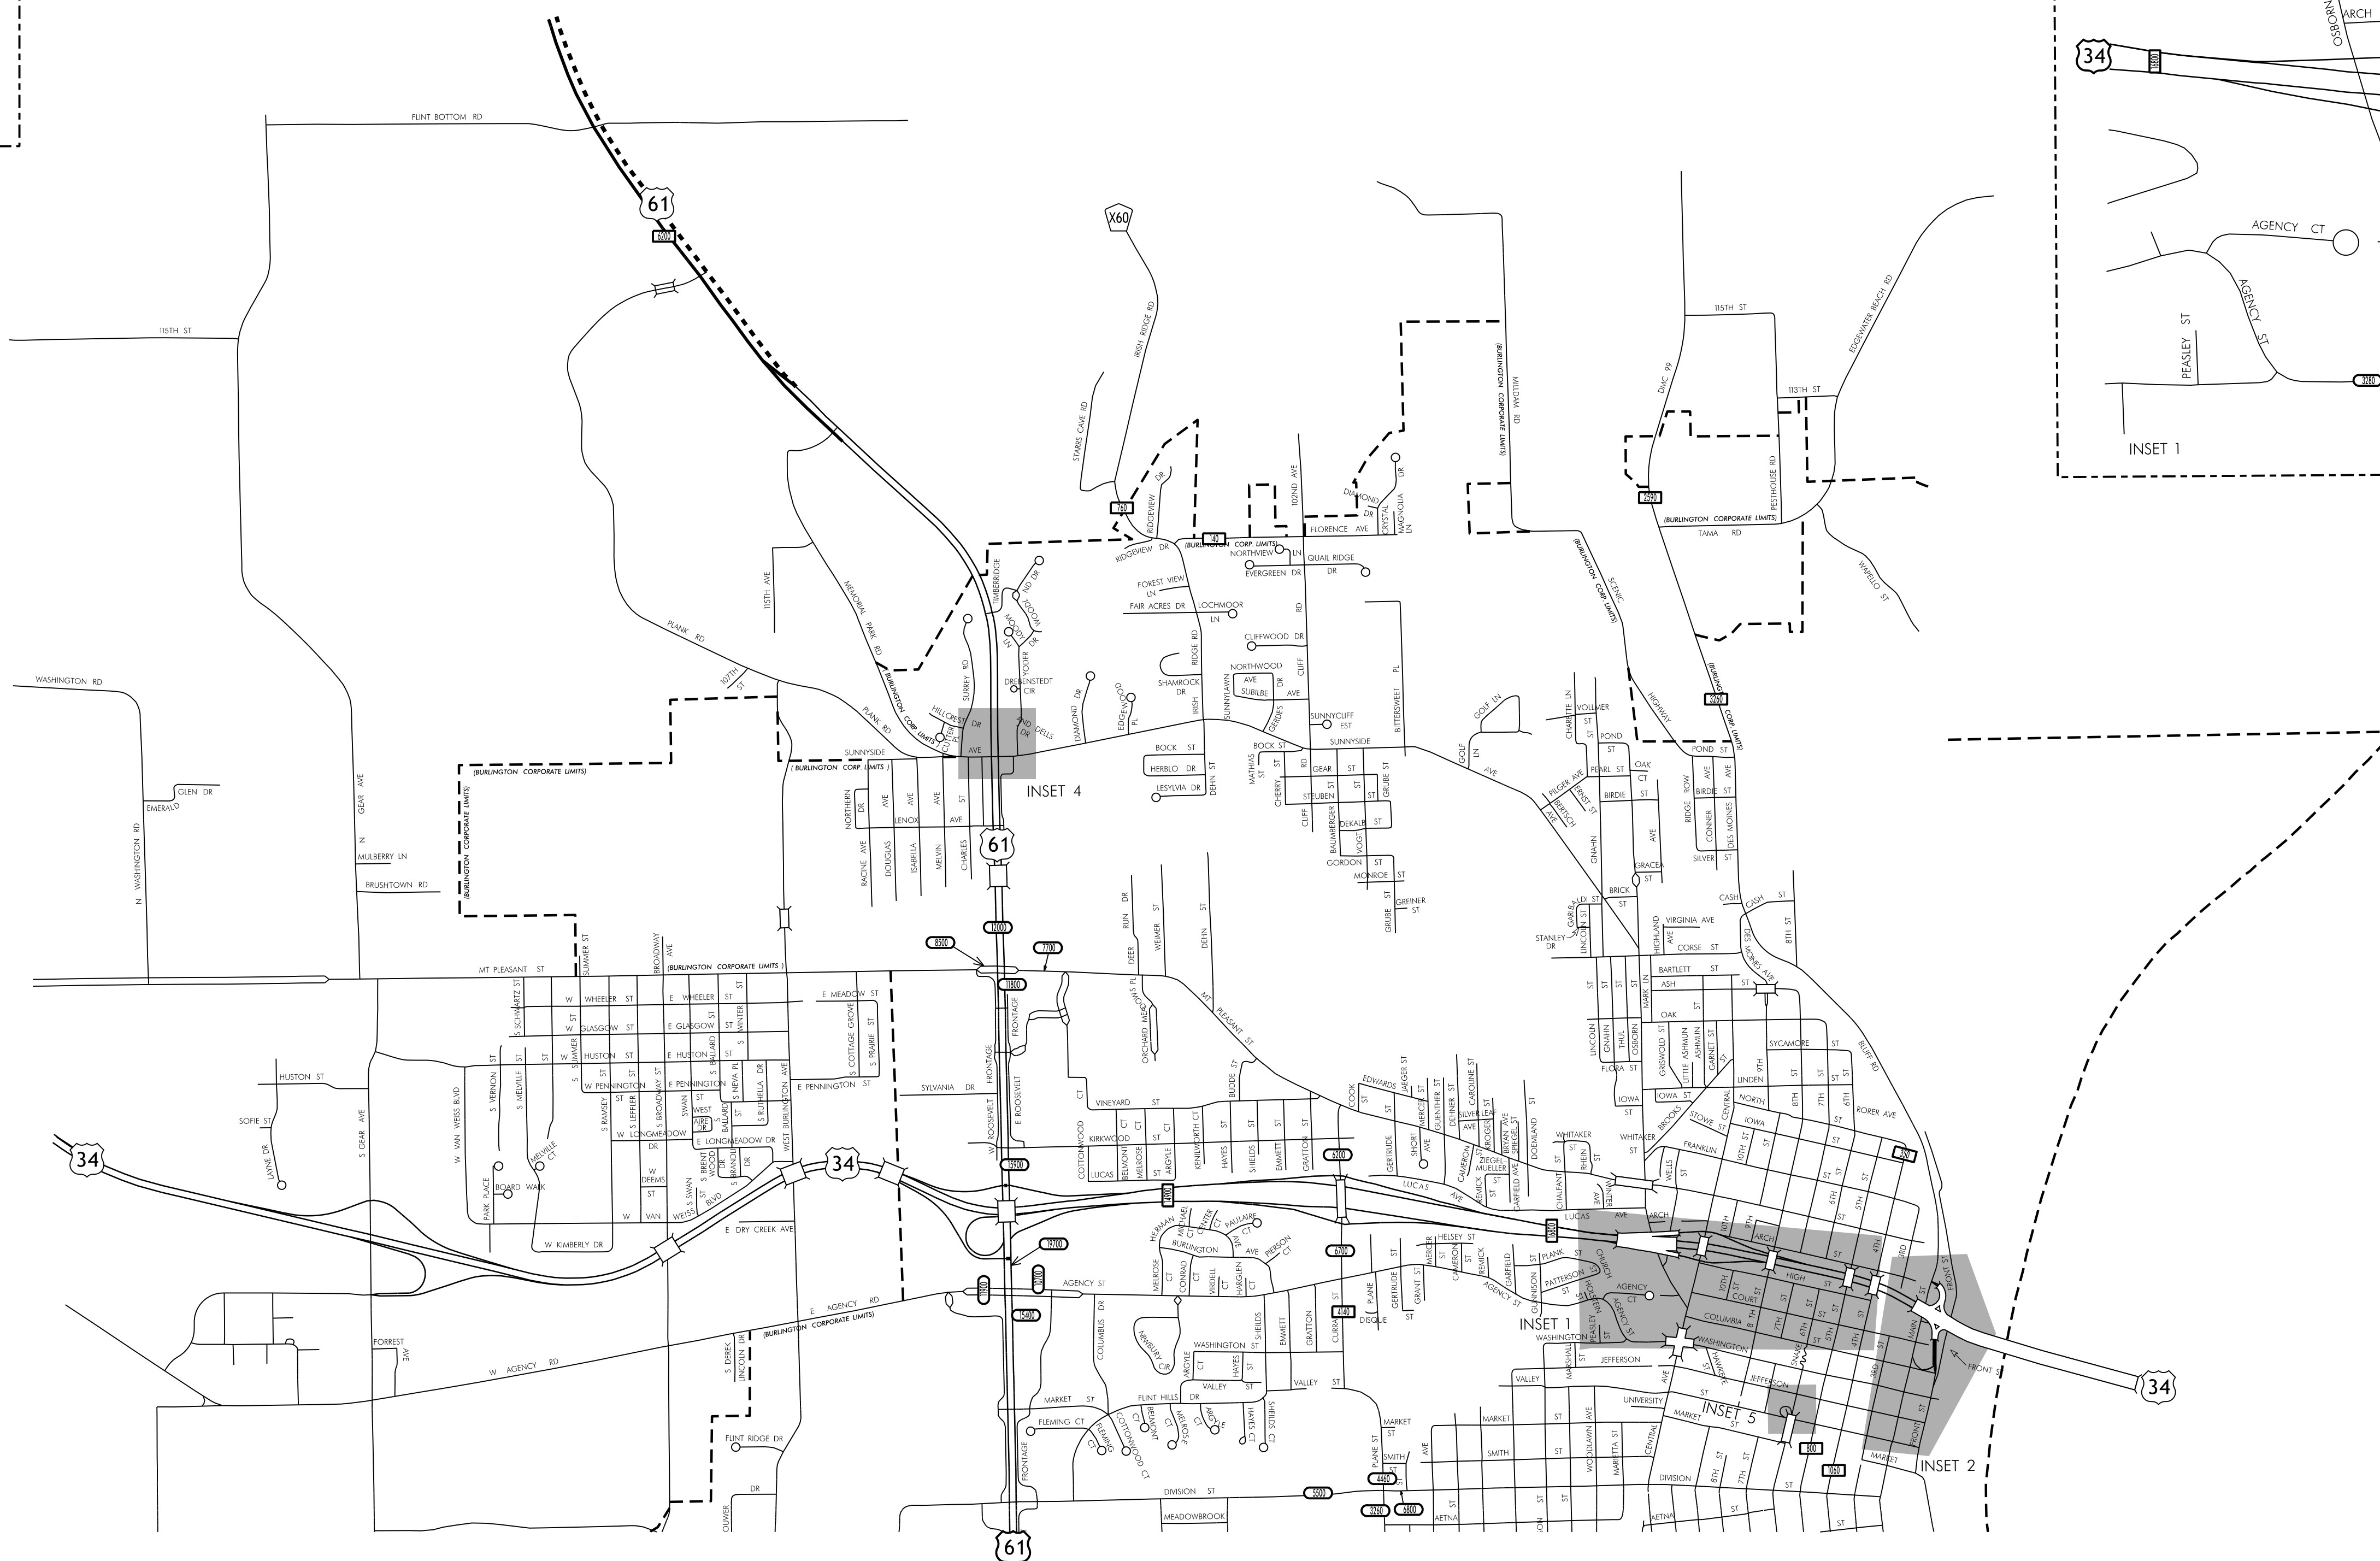

TRAFFIC FLOW MAP OF
BURLINGTON A
DES MOINES COUNTY
2022 ANNUAL AVERAGE DAILY TRAFFIC

LEGEND
 RECORDER ONLY
 MANUAL COUNT

TRAFFIC FLOW MAP OF
BURLINGTON B
DES MOINES COUNTY
 2022 ANNUAL AVERAGE DAILY TRAFFIC