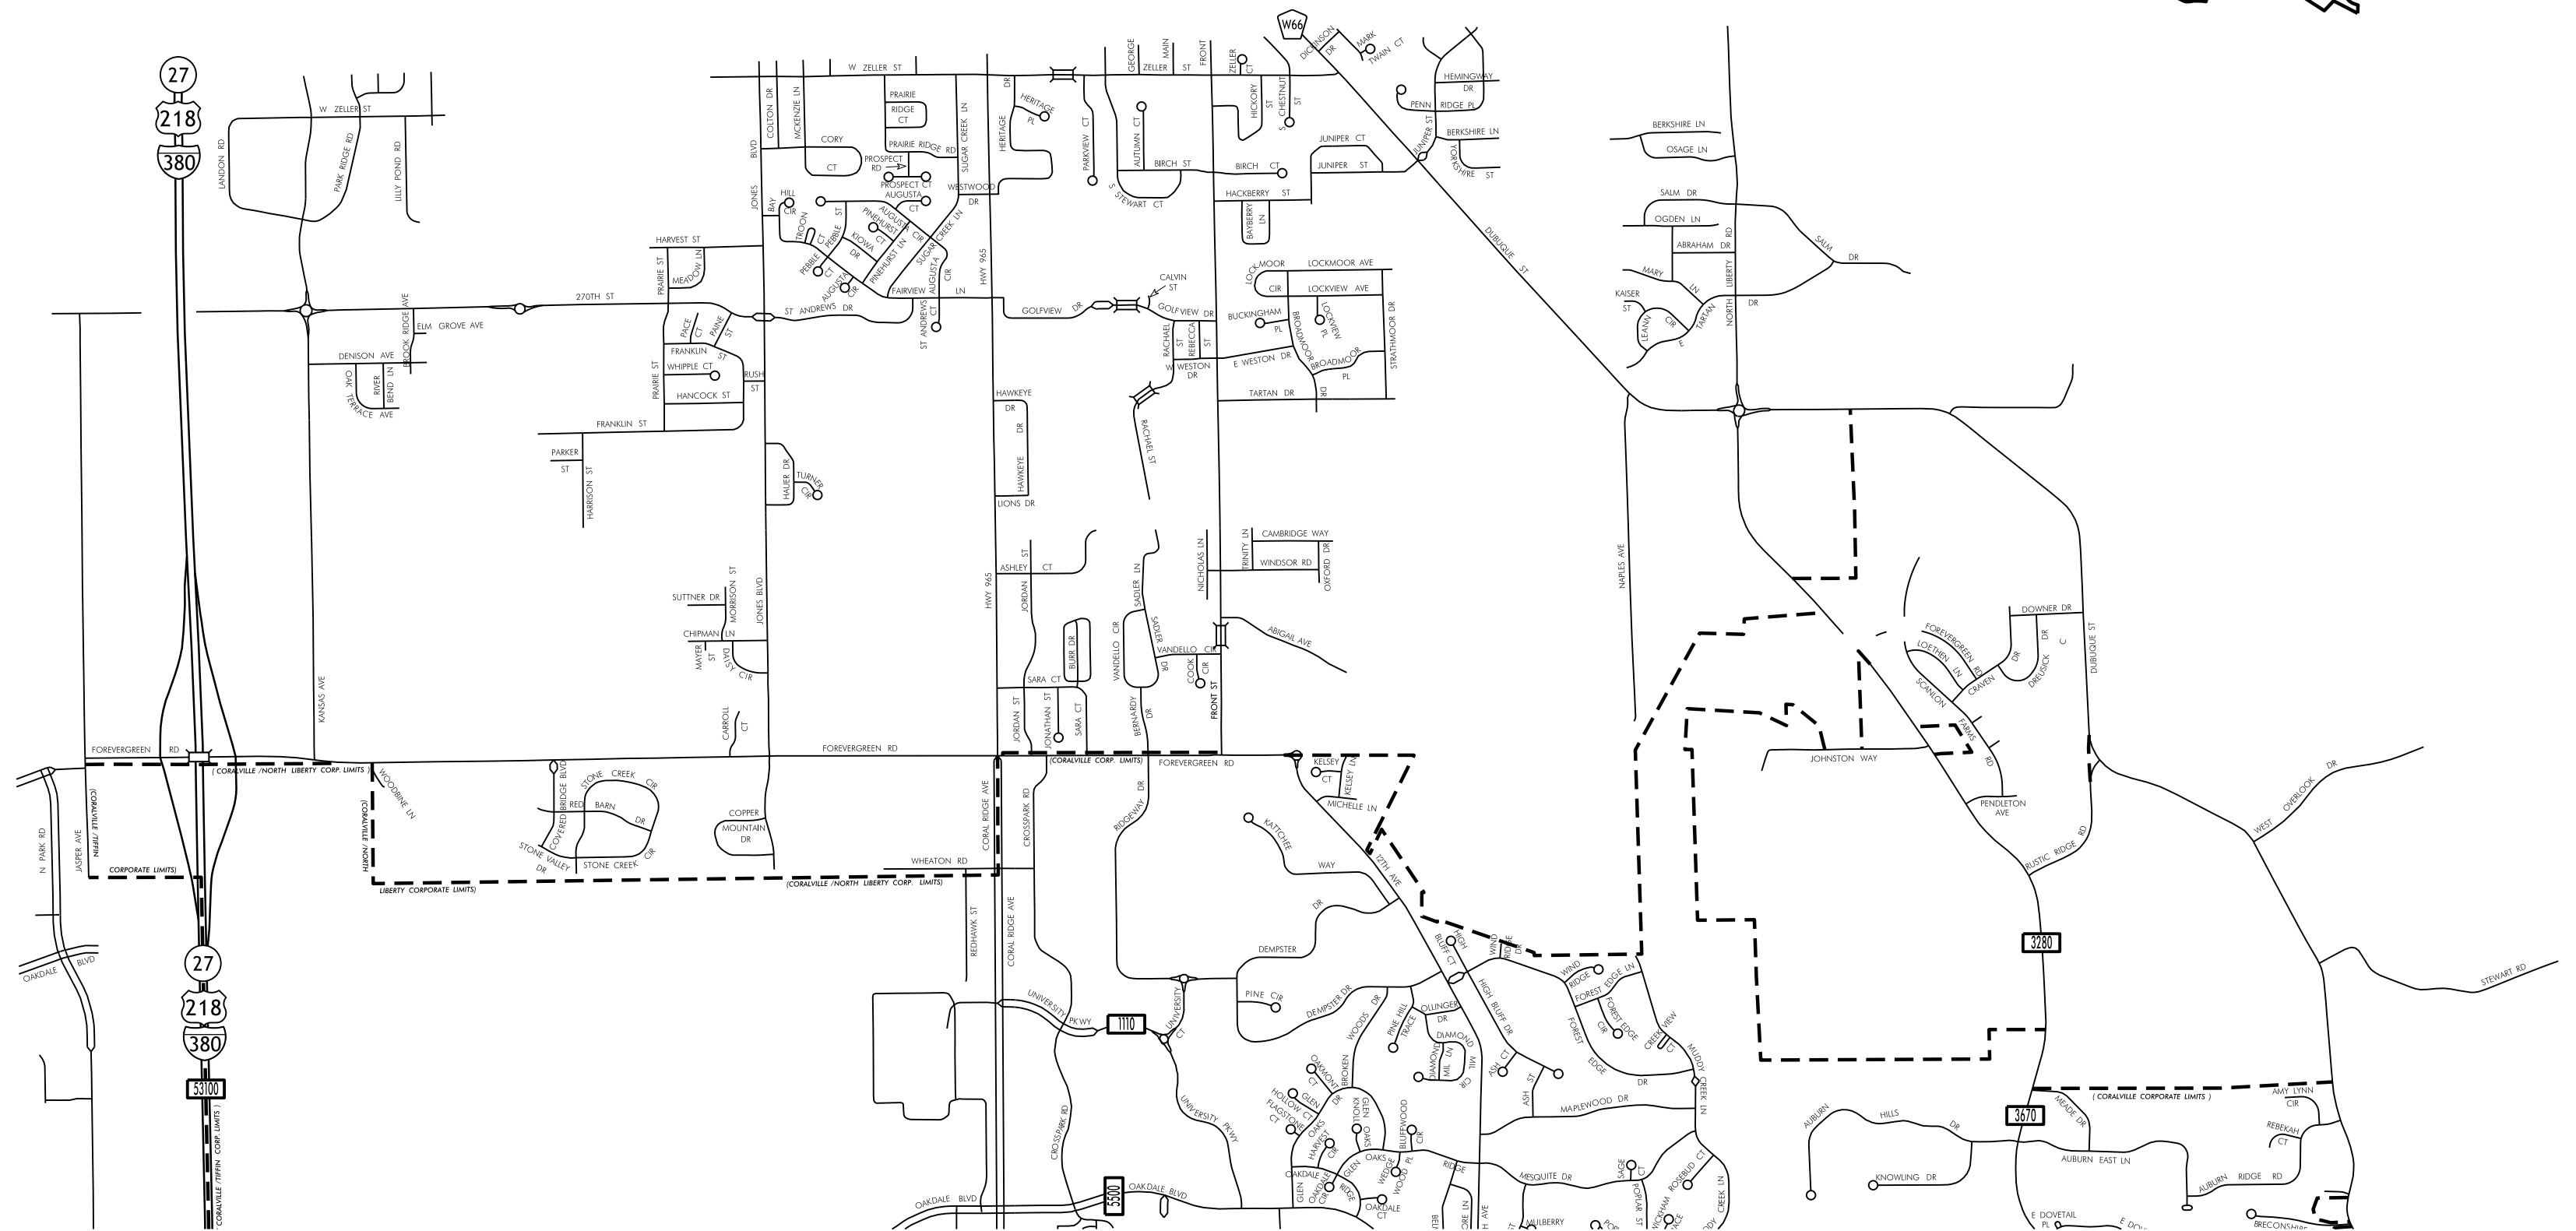

TRAFFIC FLOW MAP OF
CORALVILLE A
JOHNSON COUNTY
2022 ANNUAL AVERAGE DAILY TRAFFIC

TRAFFIC FLOW MAP OF
CORALVILLE B
JOHNSON COUNTY
2022 ANNUAL AVERAGE DAILY TRAFFIC