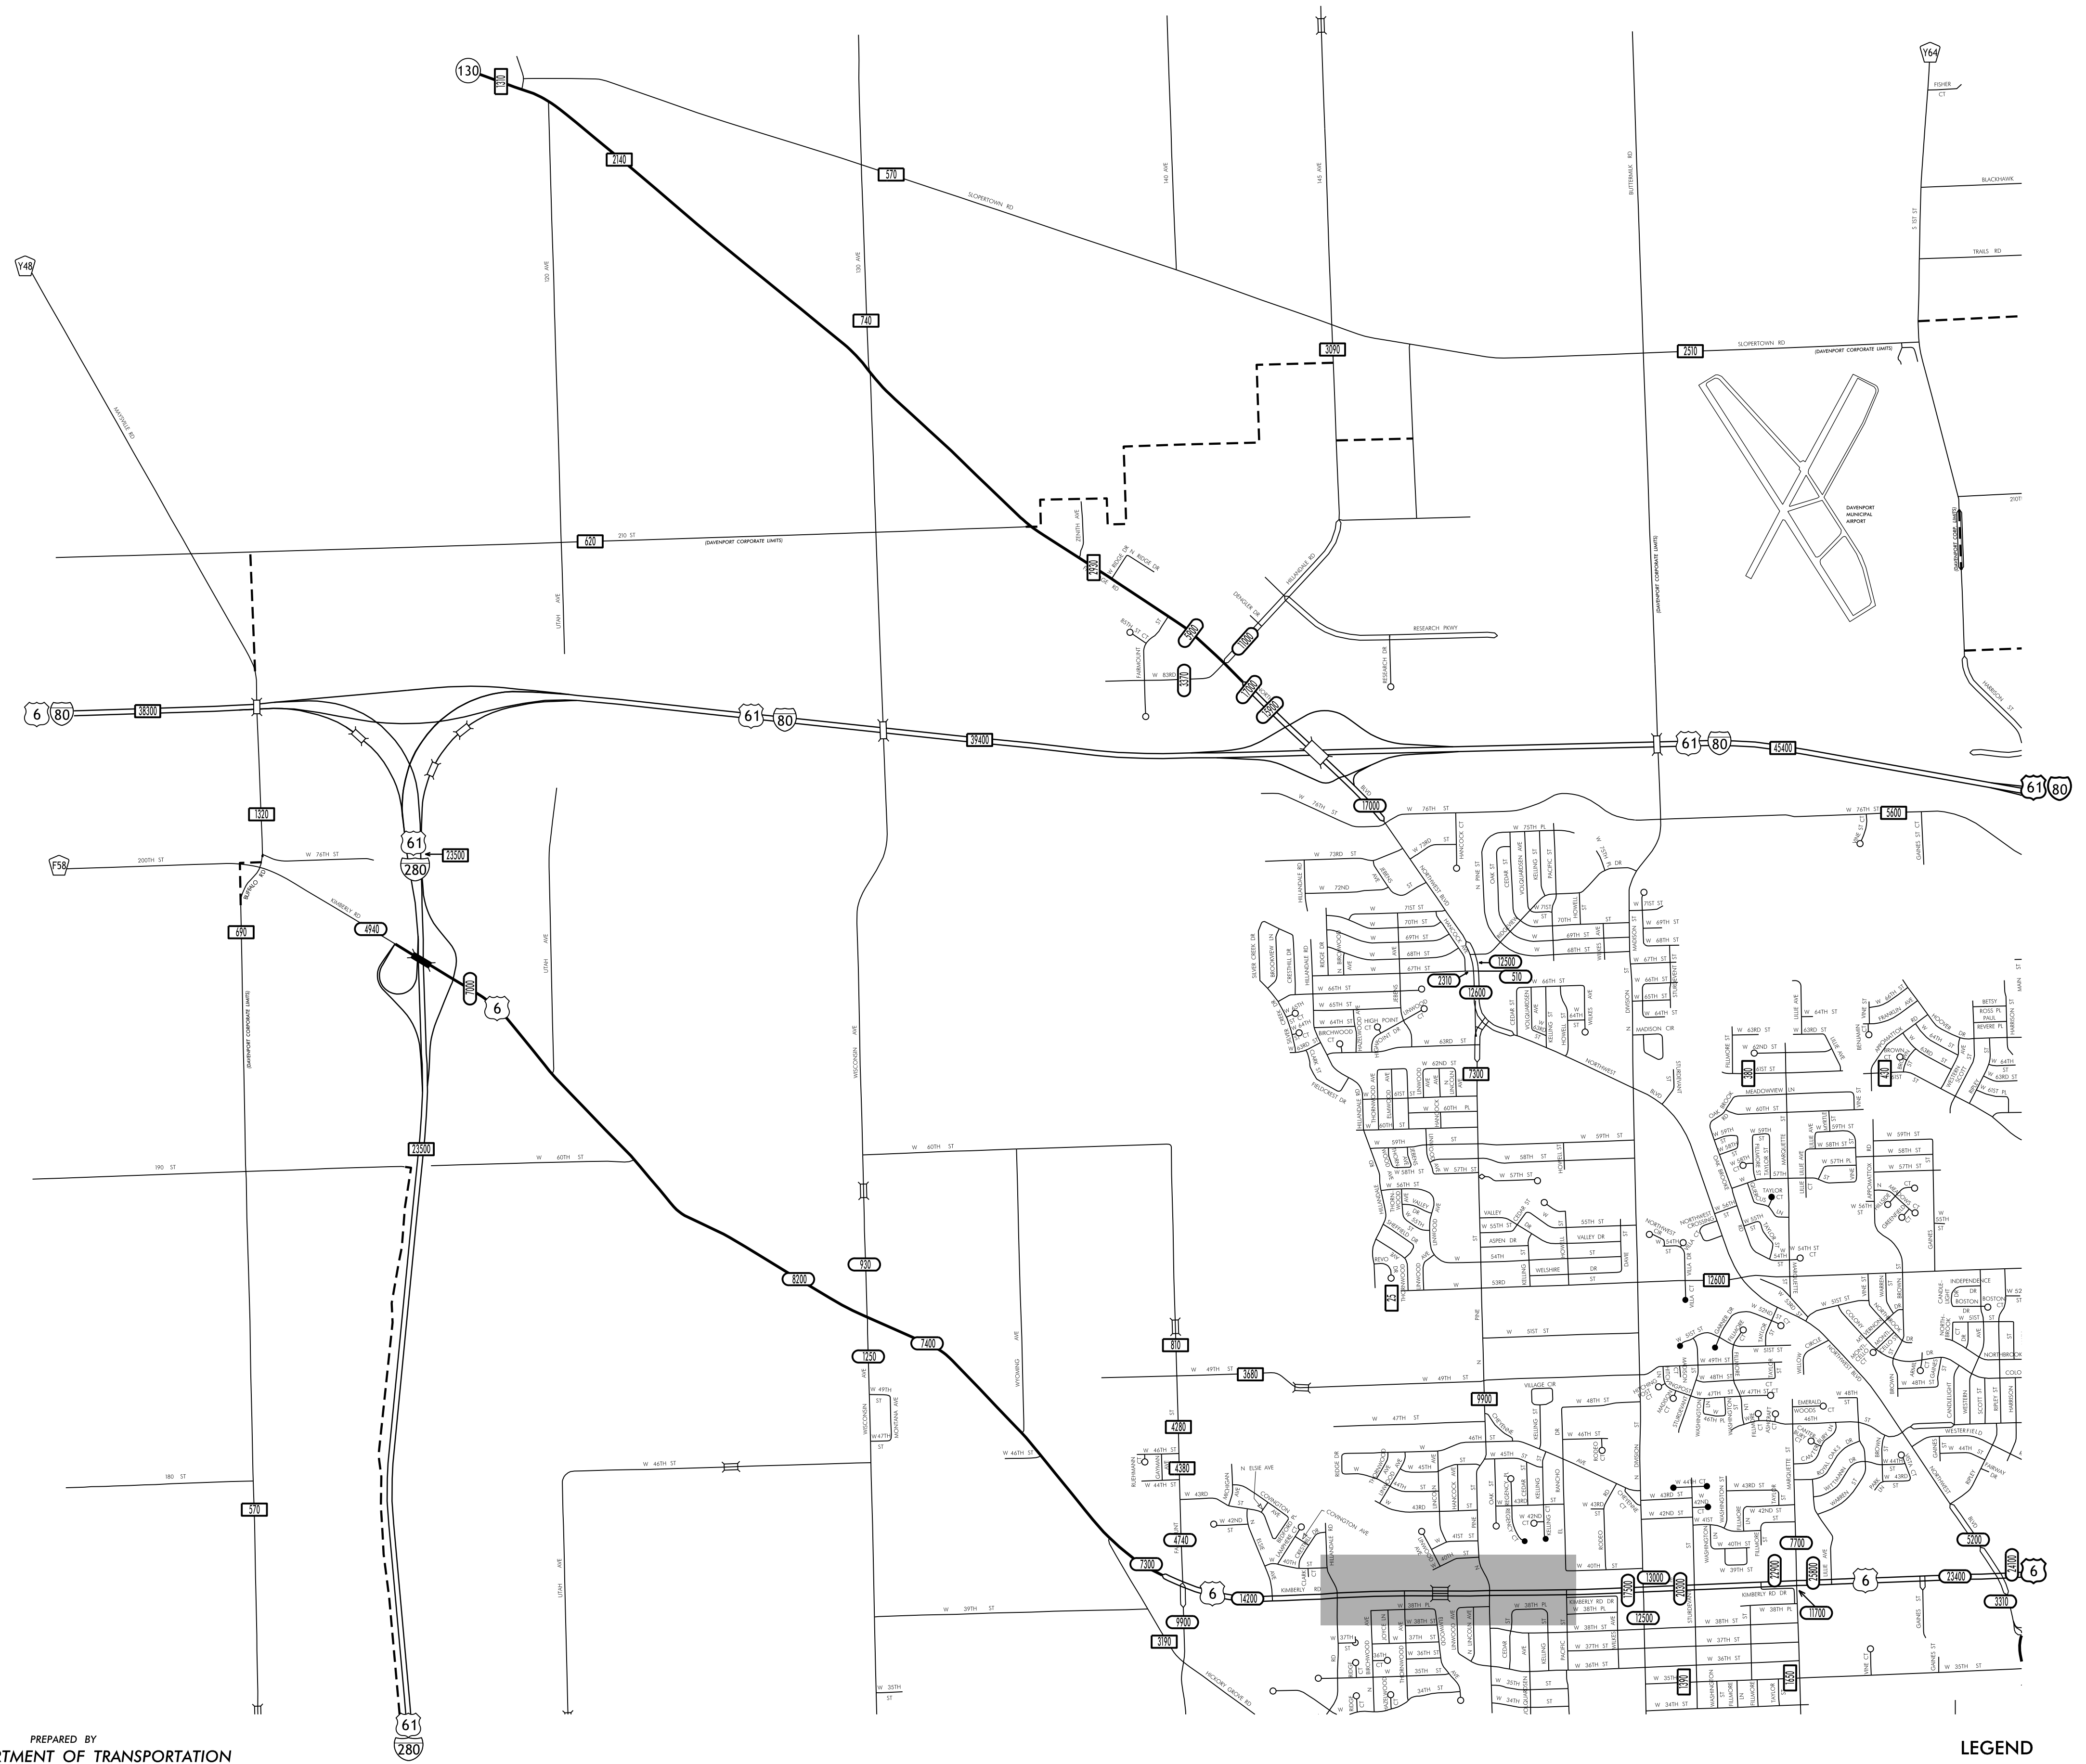

TRAFFIC FLOW MAP OF

DAVENPORT A

SCOTT COUNTY

2022 ANNUAL AVERAGE DAILY TRAFFIC

TRAFFIC FLOW MAP OF
DAVENPORT B
SCOTT COUNTY
2022 ANNUAL AVERAGE DAILY TRAFFIC

**TRAFFIC FLOW MAP OF
DAVENPORT D
SCOTT COUNTY
2022 ANNUAL AVERAGE DAILY TRAFFIC**