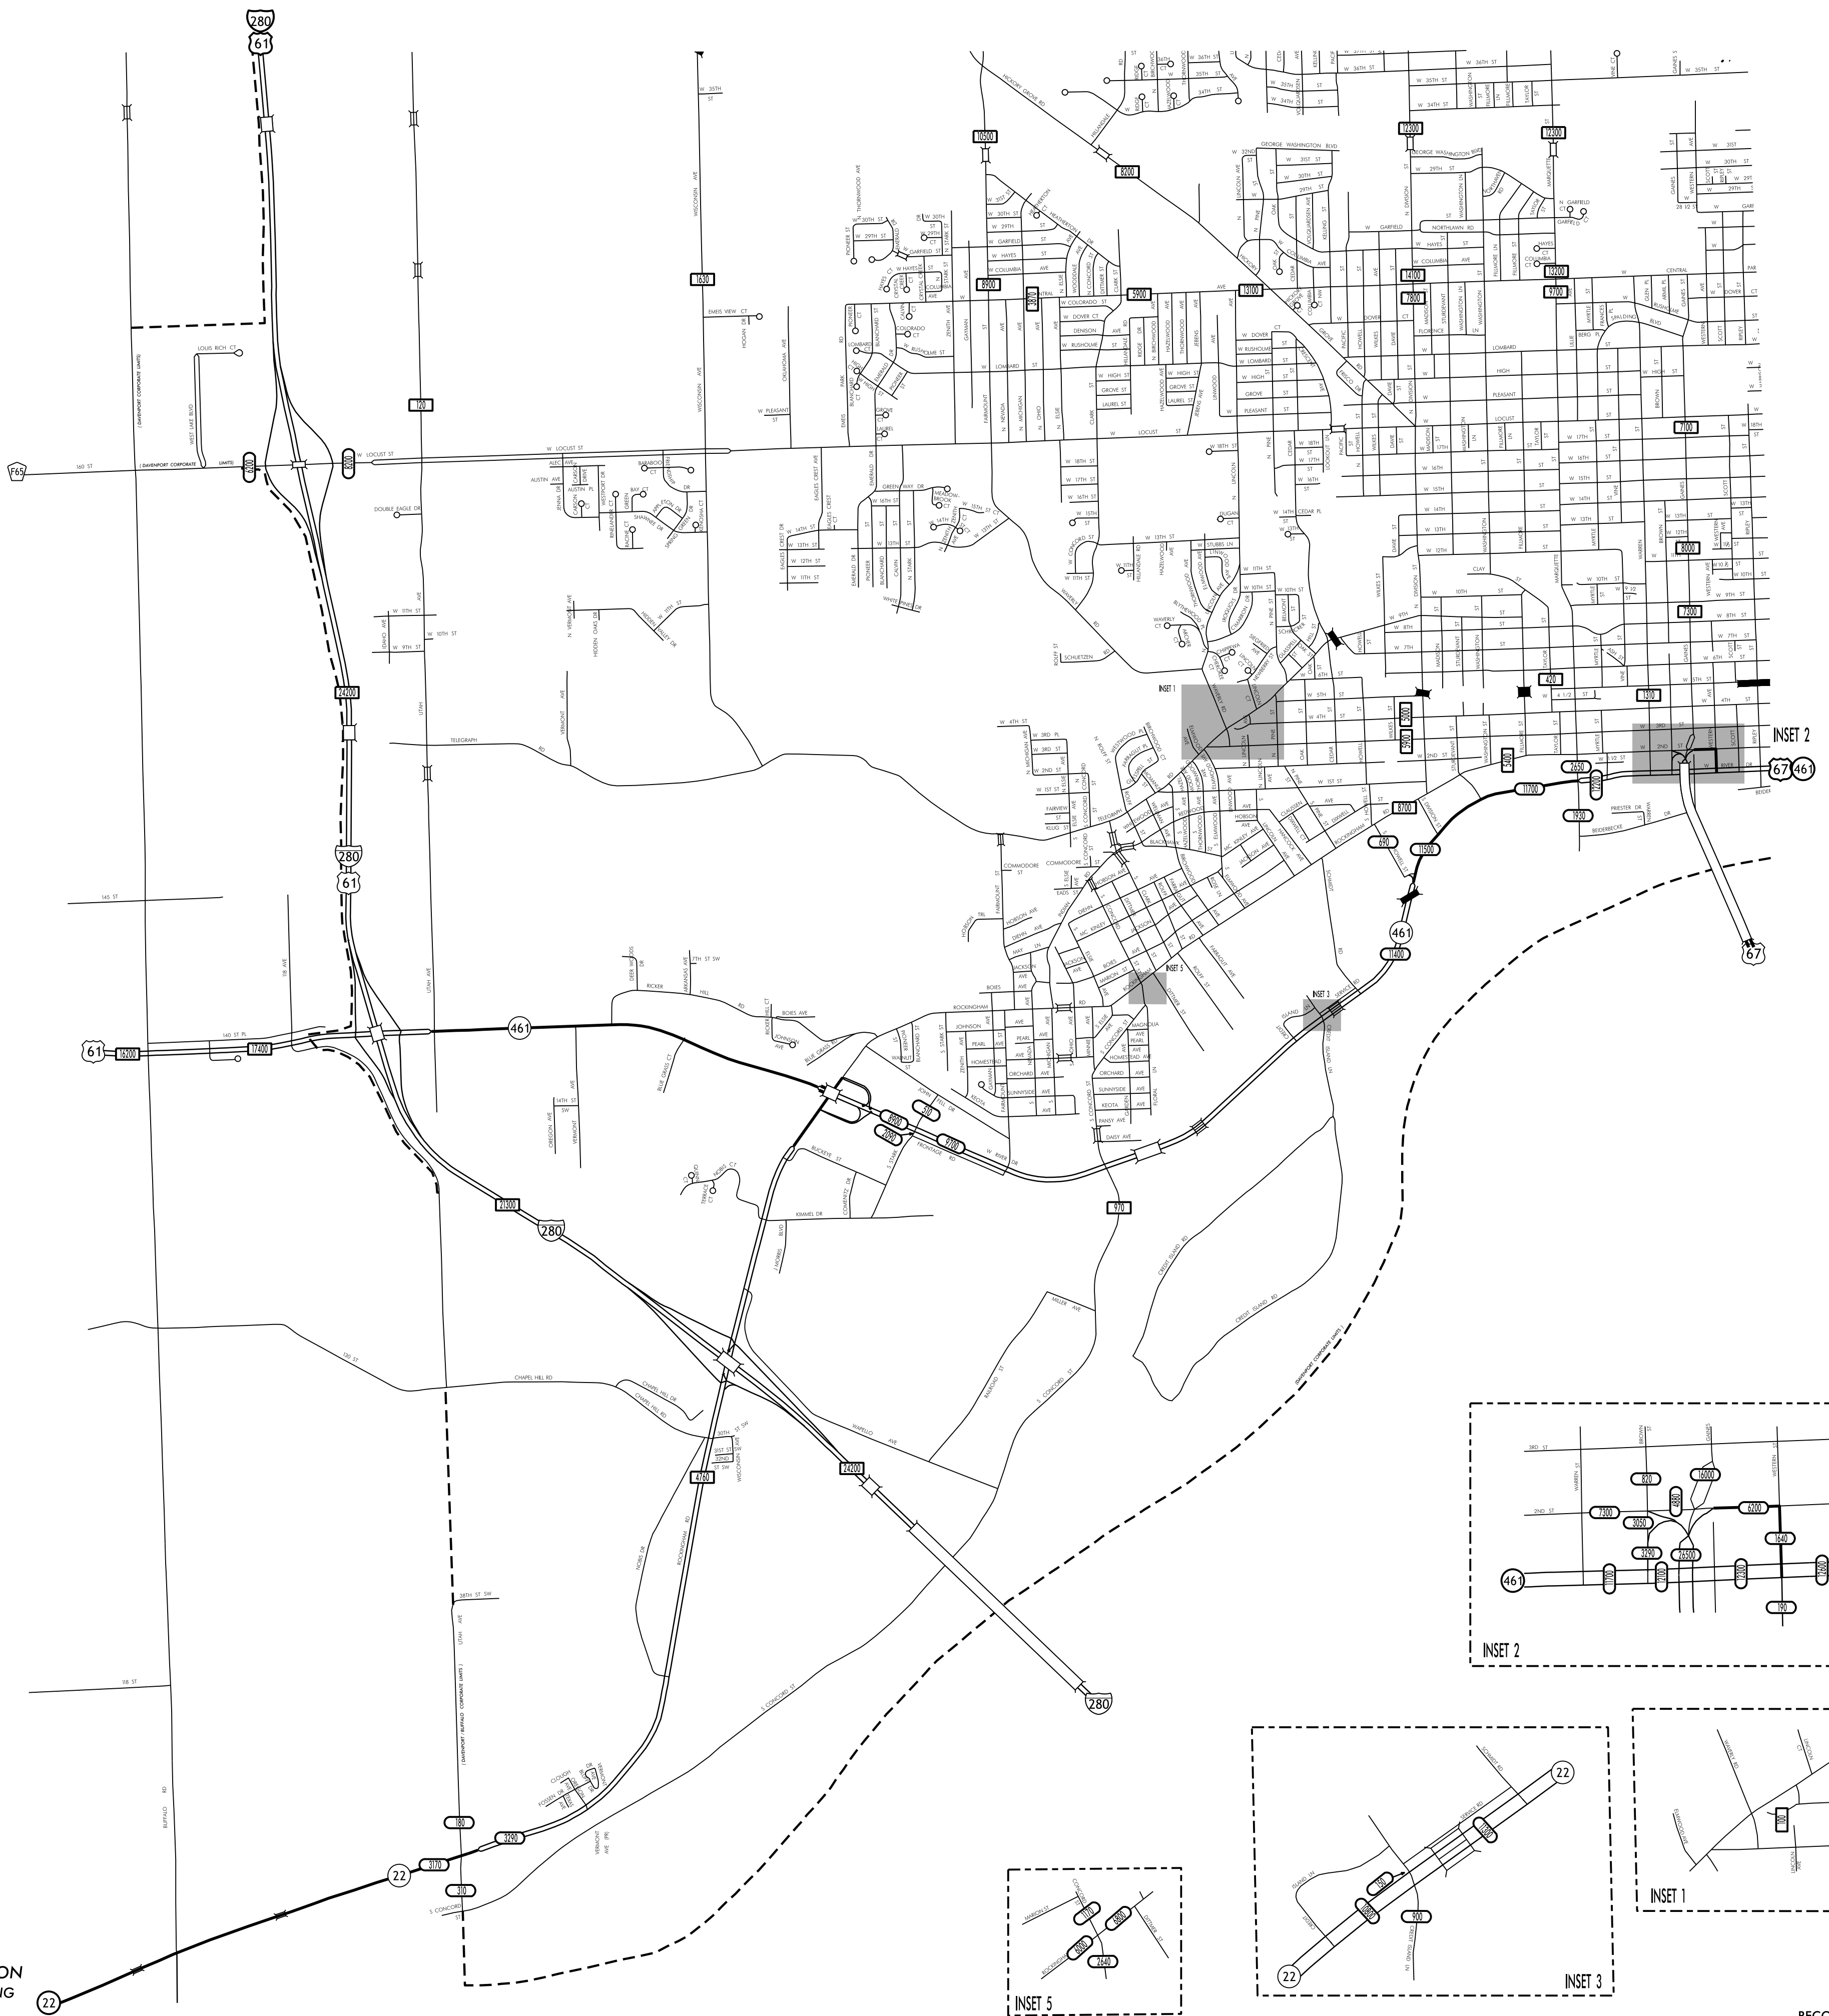

TRAFFIC FLOW MAP OF

DAVENPORT A

SCOTT COUNTY

2022 ANNUAL AVERAGE DAILY TRAFFIC

TRAFFIC FLOW MAP OF
DAVENPORT B
SCOTT COUNTY
2022 ANNUAL AVERAGE DAILY TRAFFIC

**TRAFFIC FLOW MAP OF
DAVENPORT D
SCOTT COUNTY
2022 ANNUAL AVERAGE DAILY TRAFFIC**