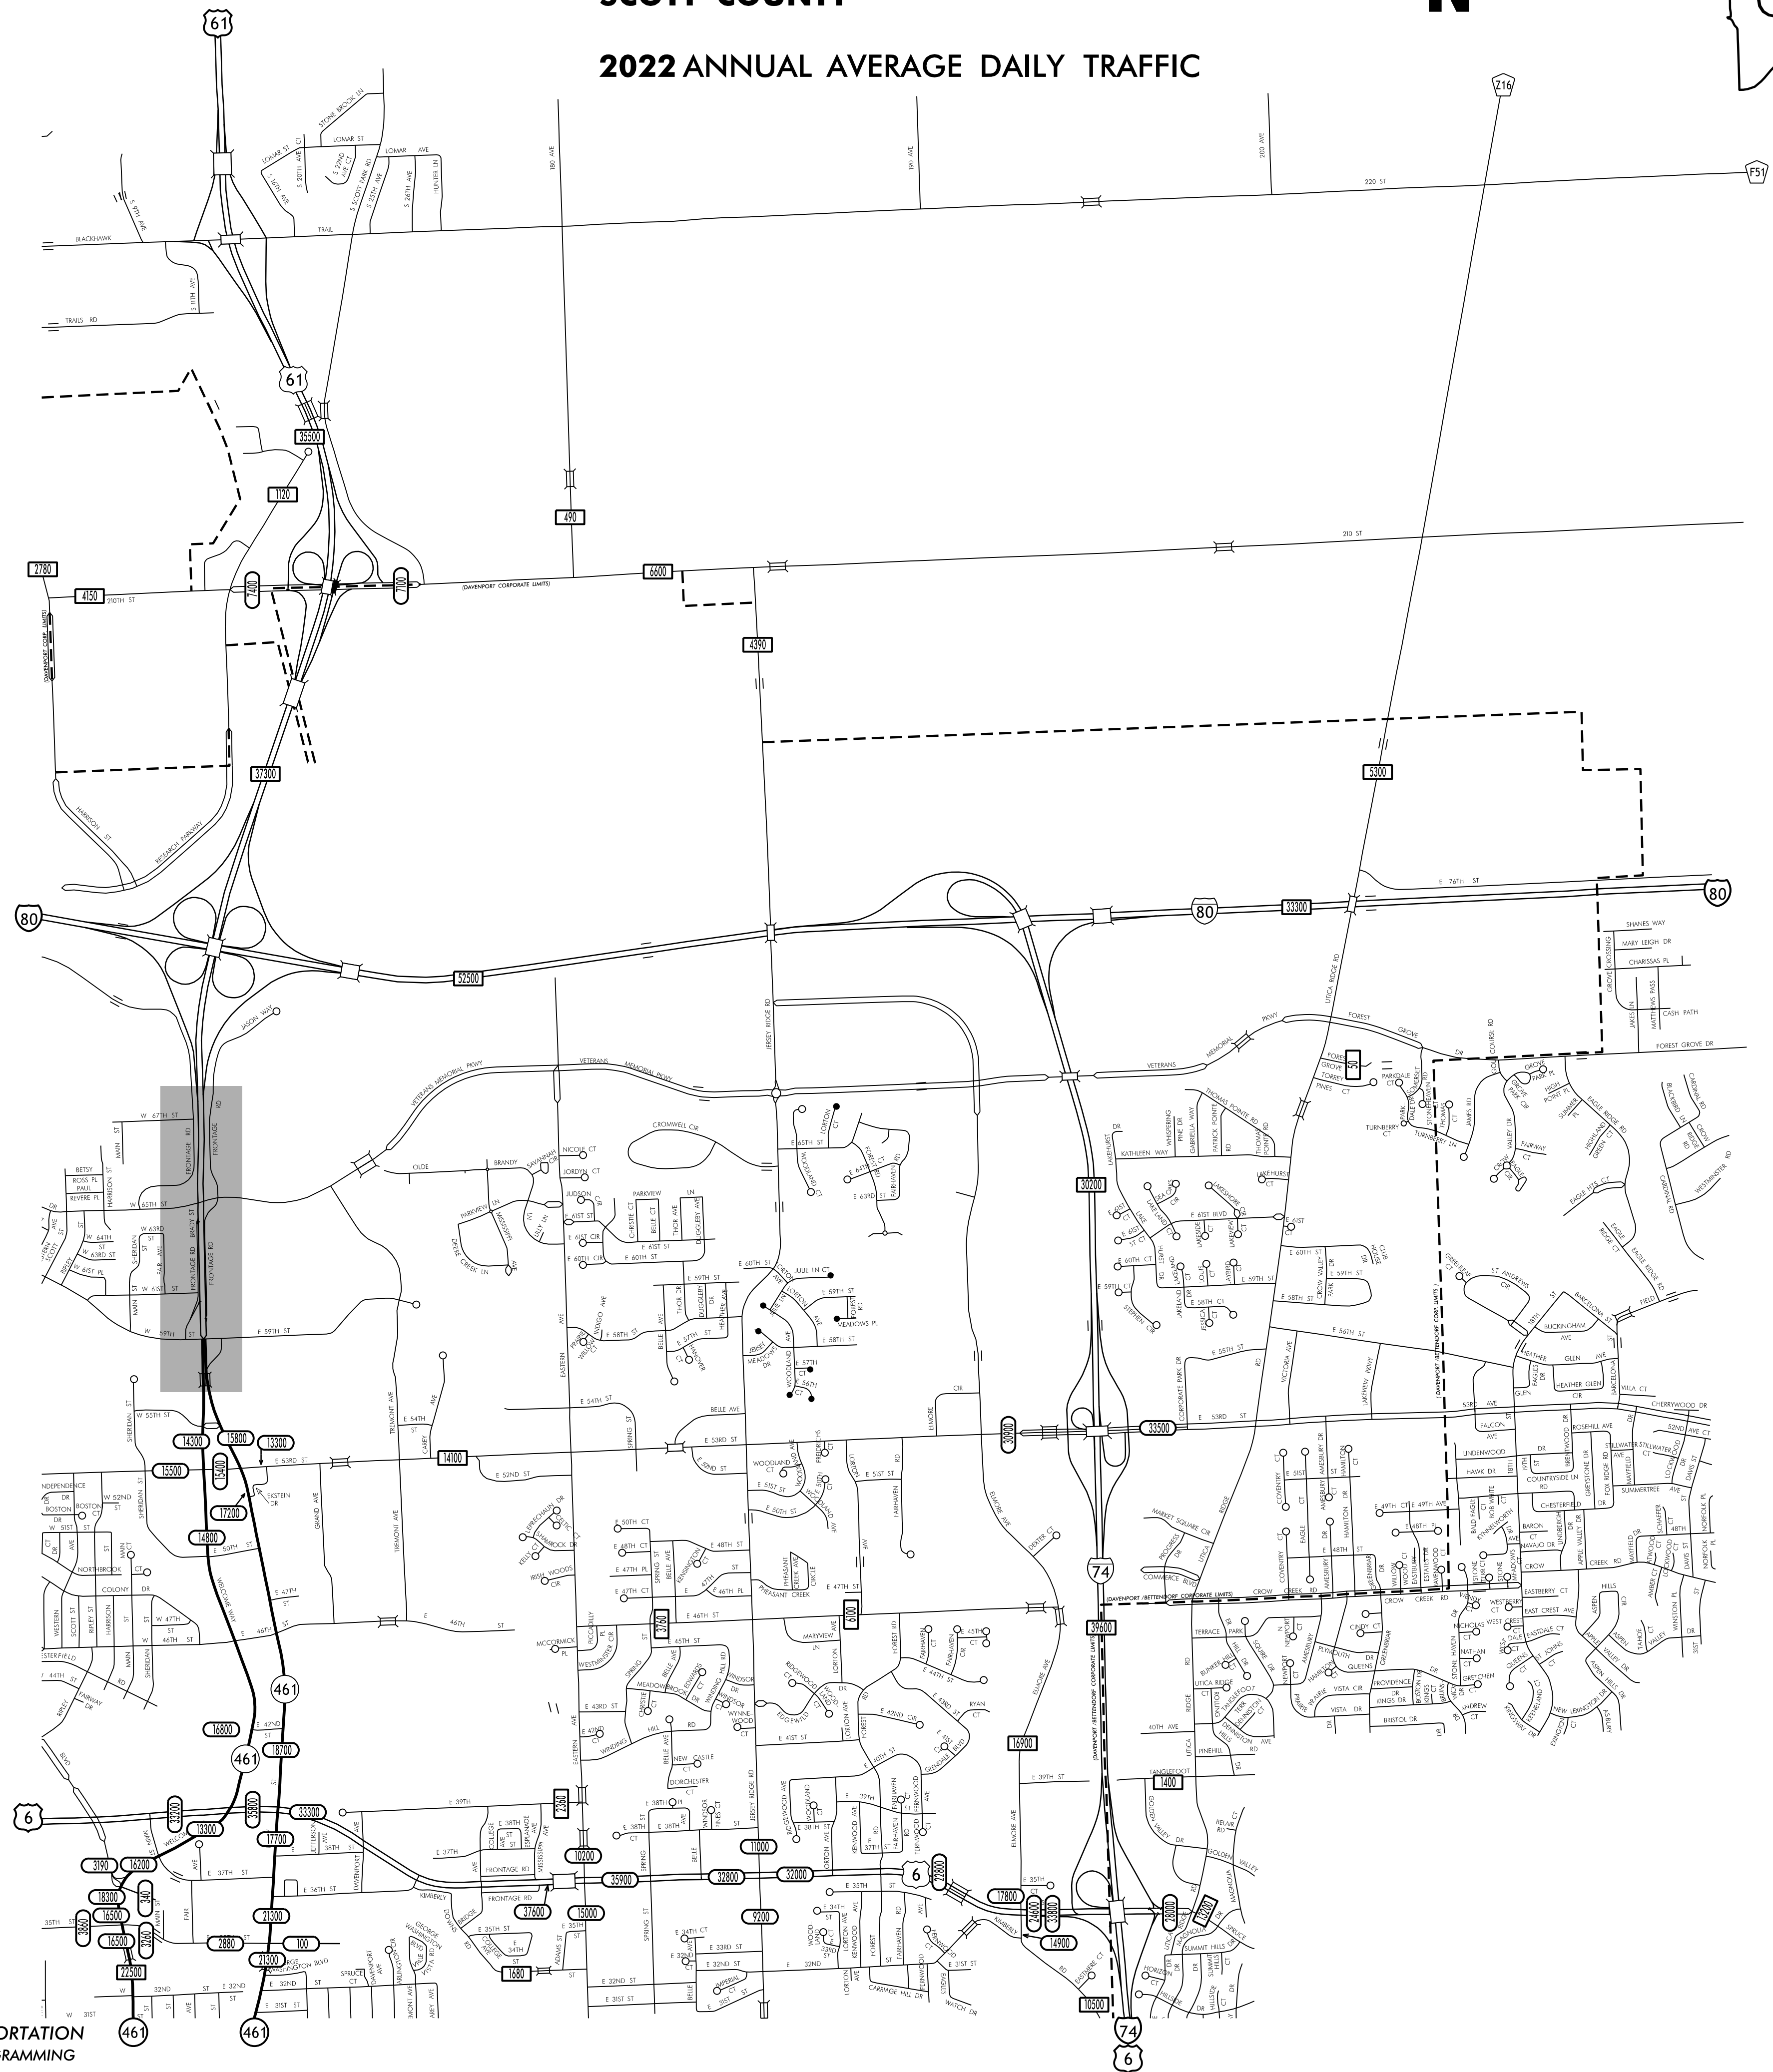

TRAFFIC FLOW MAP OF

DAVENPORT A

SCOTT COUNTY

2022 ANNUAL AVERAGE DAILY TRAFFIC

TRAFFIC FLOW MAP OF
DAVENPORT B
SCOTT COUNTY
2022 ANNUAL AVERAGE DAILY TRAFFIC

**TRAFFIC FLOW MAP OF
DAVENPORT D
SCOTT COUNTY
2022 ANNUAL AVERAGE DAILY TRAFFIC**