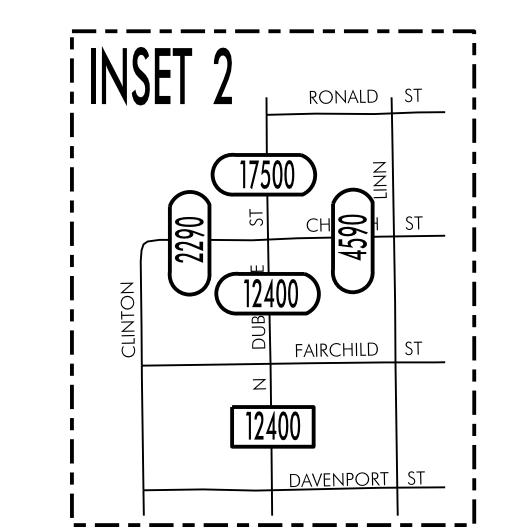

TRAFFIC FLOW MAP OF  
**IOWA CITY B**  
**JOHNSON COUNTY**  
**2022 ANNUAL AVERAGE DAILY TRAFFIC**

TRAFFIC FLOW MAP OF  
**IOWA CITY D**  
**JOHNSON COUNTY**  
**2022 ANNUAL AVERAGE DAILY TRAFFIC**