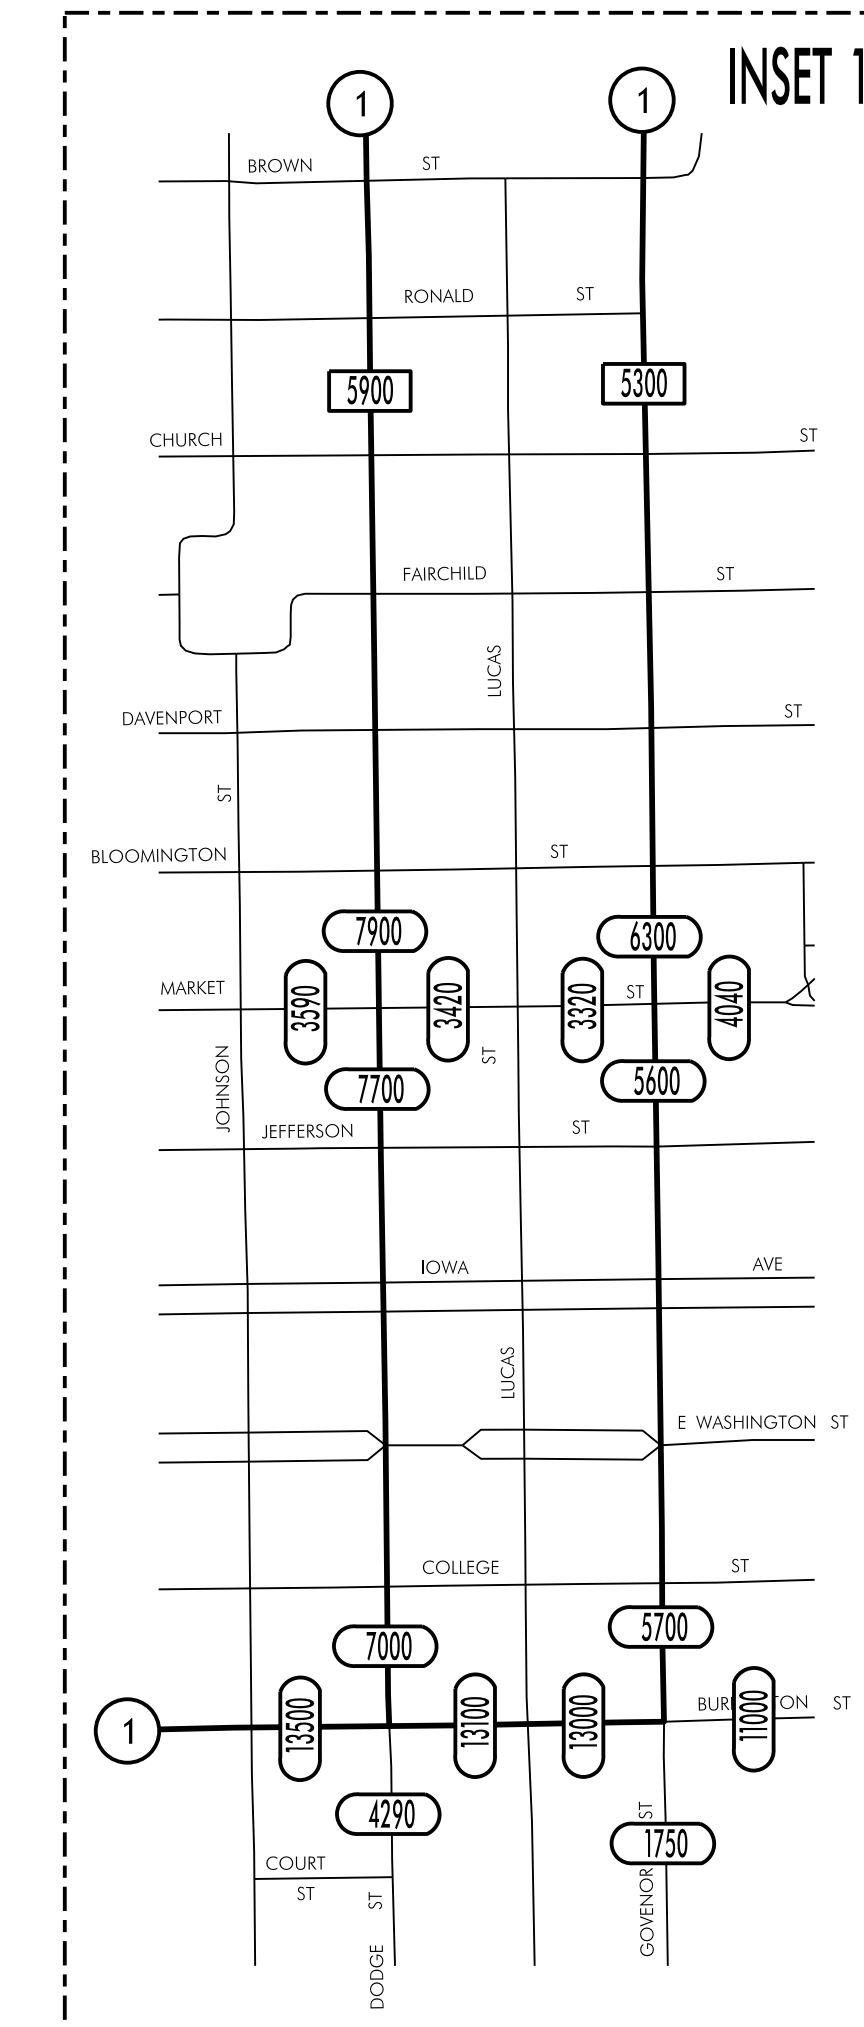

TRAFFIC FLOW MAP OF  
**IOWA CITY B**  
**JOHNSON COUNTY**  
**2022 ANNUAL AVERAGE DAILY TRAFFIC**

TRAFFIC FLOW MAP OF  
**IOWA CITY D**  
**JOHNSON COUNTY**  
**2022 ANNUAL AVERAGE DAILY TRAFFIC**