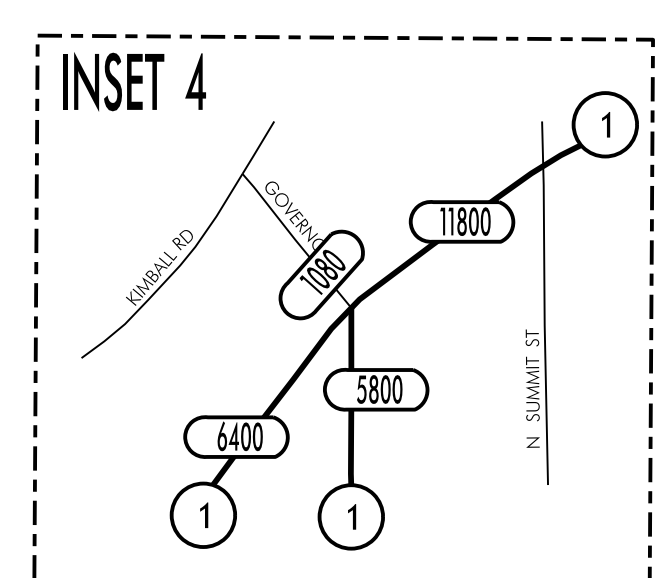

TRAFFIC FLOW MAP OF  
**IOWA CITY B**  
**JOHNSON COUNTY**  
**2022 ANNUAL AVERAGE DAILY TRAFFIC**

TRAFFIC FLOW MAP OF  
**IOWA CITY D**  
**JOHNSON COUNTY**  
**2022 ANNUAL AVERAGE DAILY TRAFFIC**