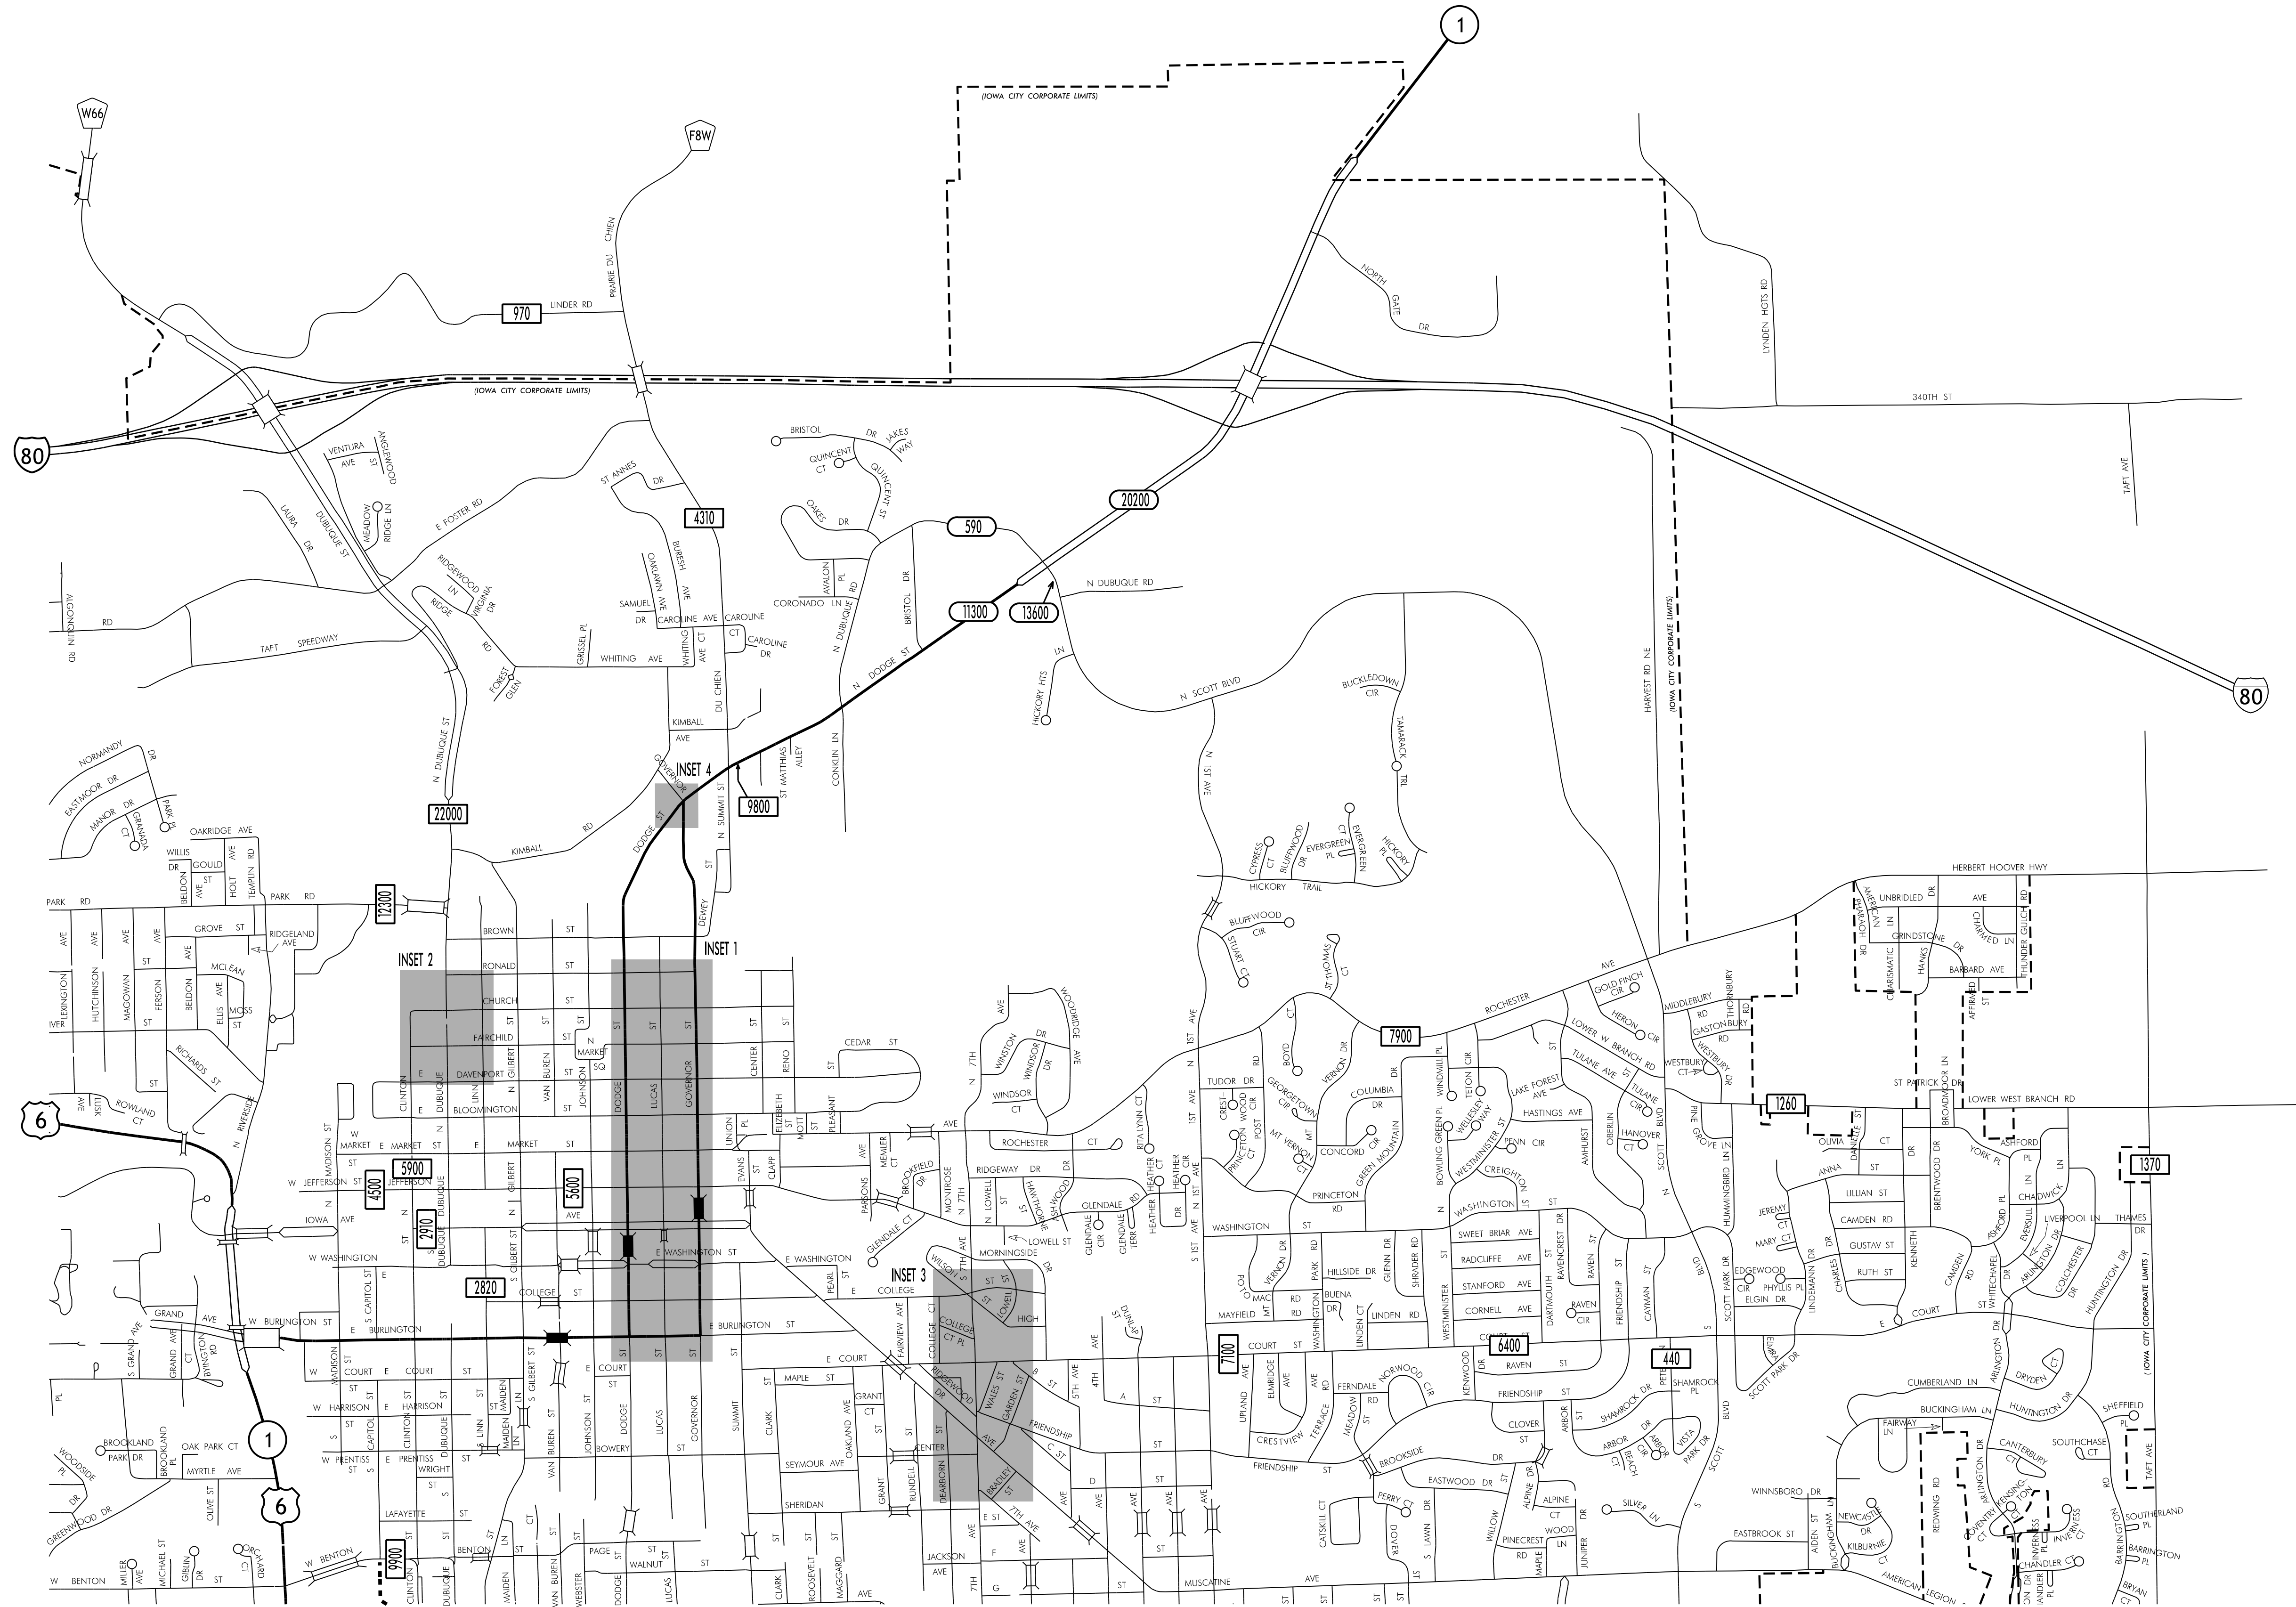

TRAFFIC FLOW MAP OF  
**IOWA CITY B**  
**JOHNSON COUNTY**  
**2022 ANNUAL AVERAGE DAILY TRAFFIC**

TRAFFIC FLOW MAP OF  
**IOWA CITY D**  
**JOHNSON COUNTY**  
**2022 ANNUAL AVERAGE DAILY TRAFFIC**