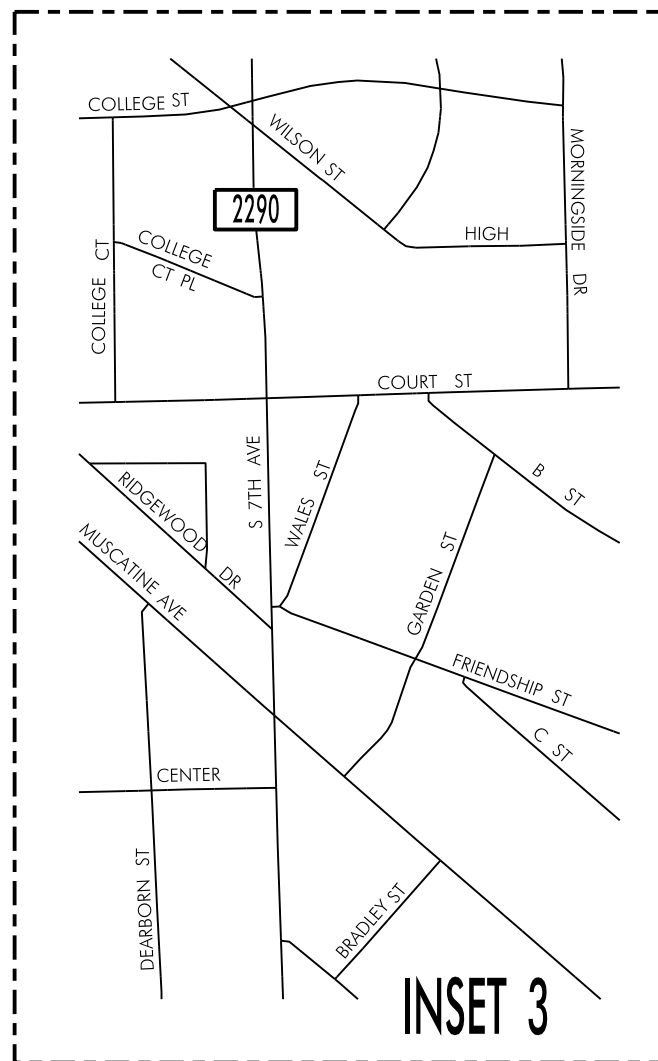

TRAFFIC FLOW MAP OF  
**IOWA CITY B**  
**JOHNSON COUNTY**  
**2022 ANNUAL AVERAGE DAILY TRAFFIC**

TRAFFIC FLOW MAP OF  
**IOWA CITY D**  
**JOHNSON COUNTY**  
**2022 ANNUAL AVERAGE DAILY TRAFFIC**