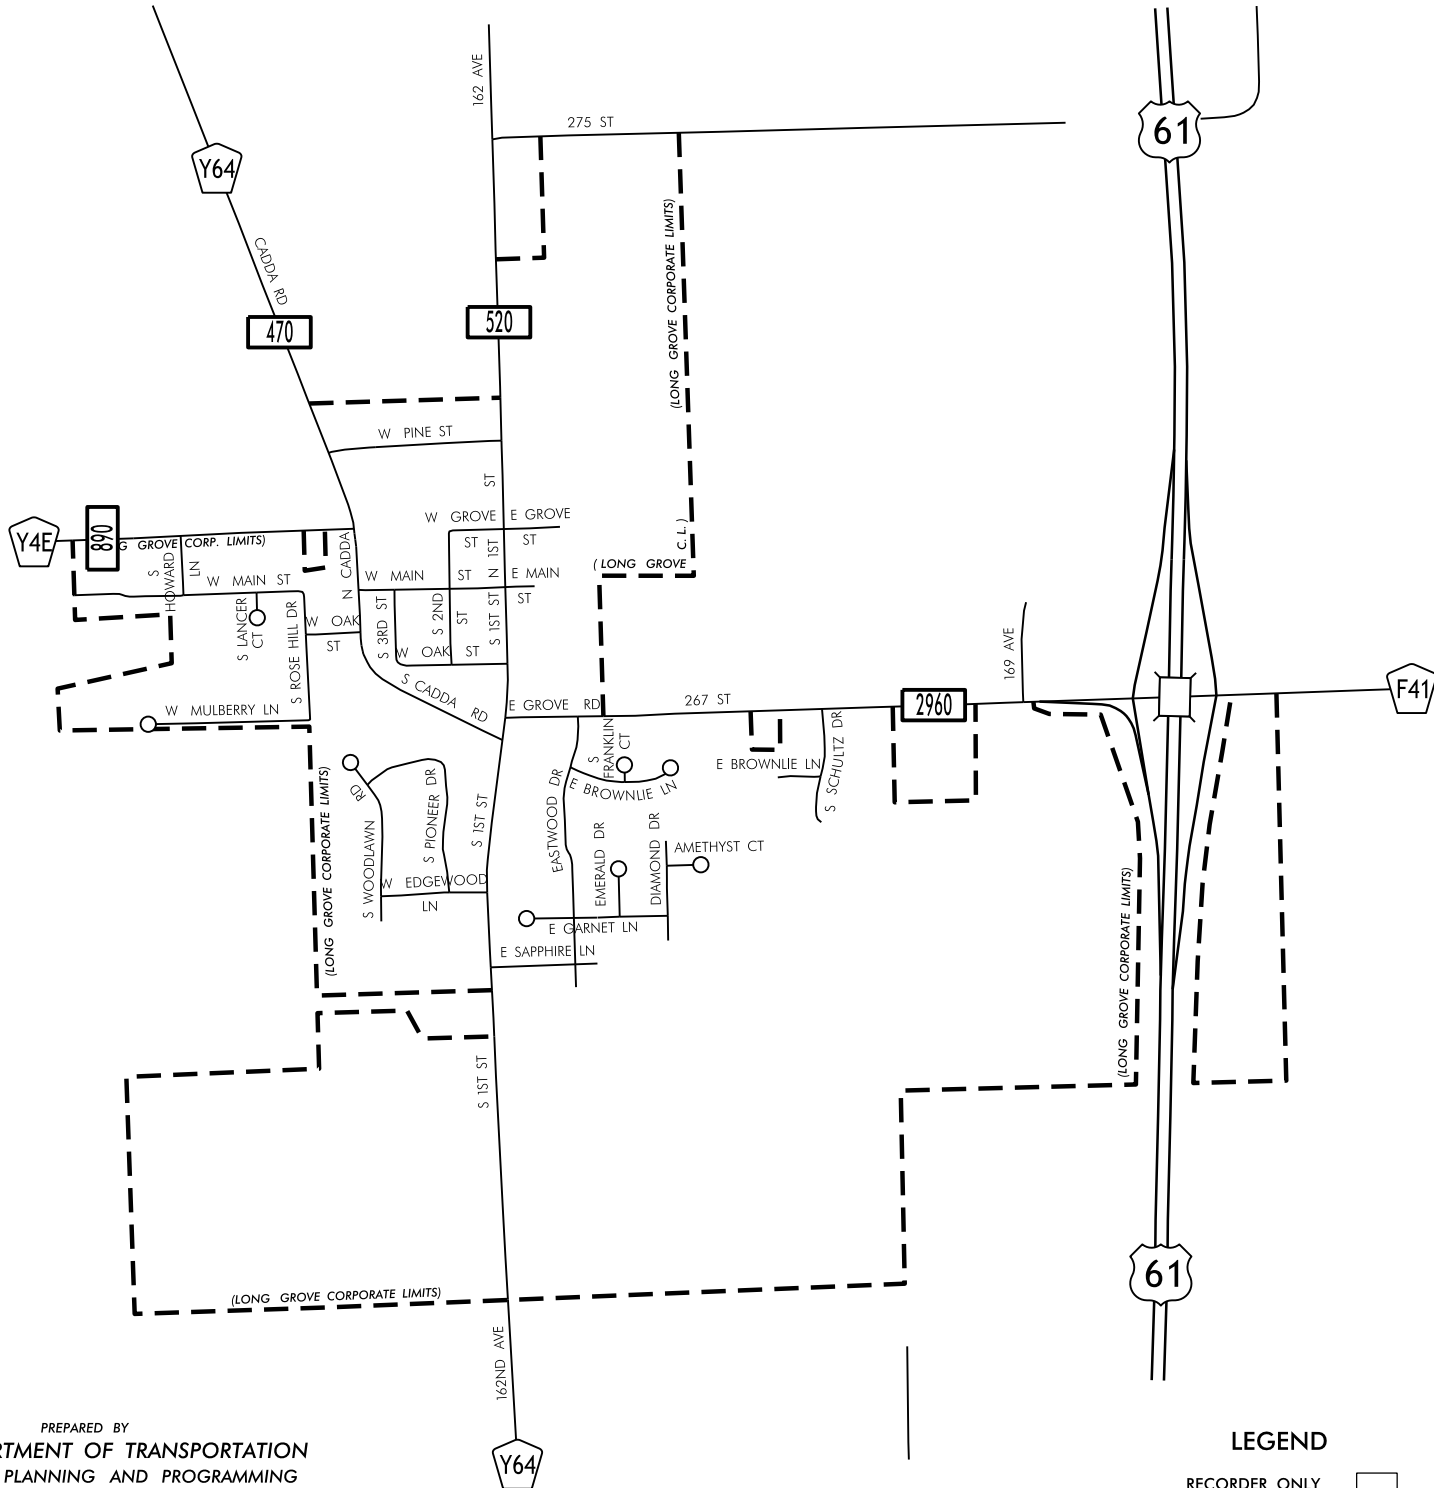

TRAFFIC FLOW MAP OF

**LONG GROVE**

**SCOTT COUNTY**

**2022 ANNUAL AVERAGE DAILY TRAFFIC**

**LEGEND**

- RECORDER ONLY
- MANUAL COUNT