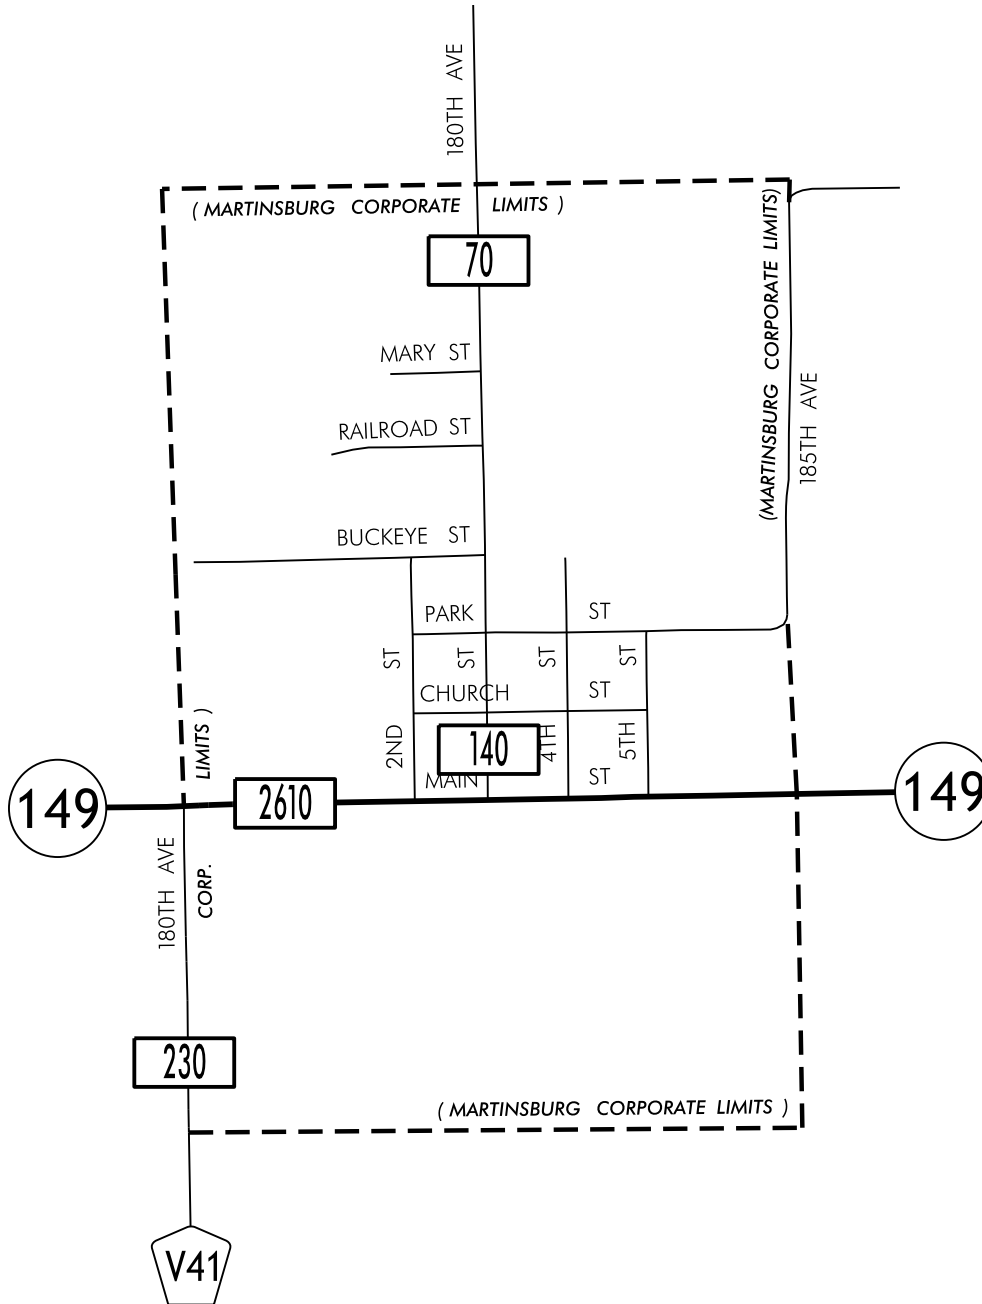

TRAFFIC FLOW MAP OF
MARTINSBURG
KEOKUK COUNTY

2022 ANNUAL AVERAGE DAILY TRAFFIC

PREPARED BY

IOWA DEPARTMENT OF TRANSPORTATION
DIVISION OF PLANNING AND PROGRAMMING

OFFICE OF SYSTEM PLANNING

PHONE (515) 239-1289

LEGEND

RECORDER ONLY
MANUAL COUNT