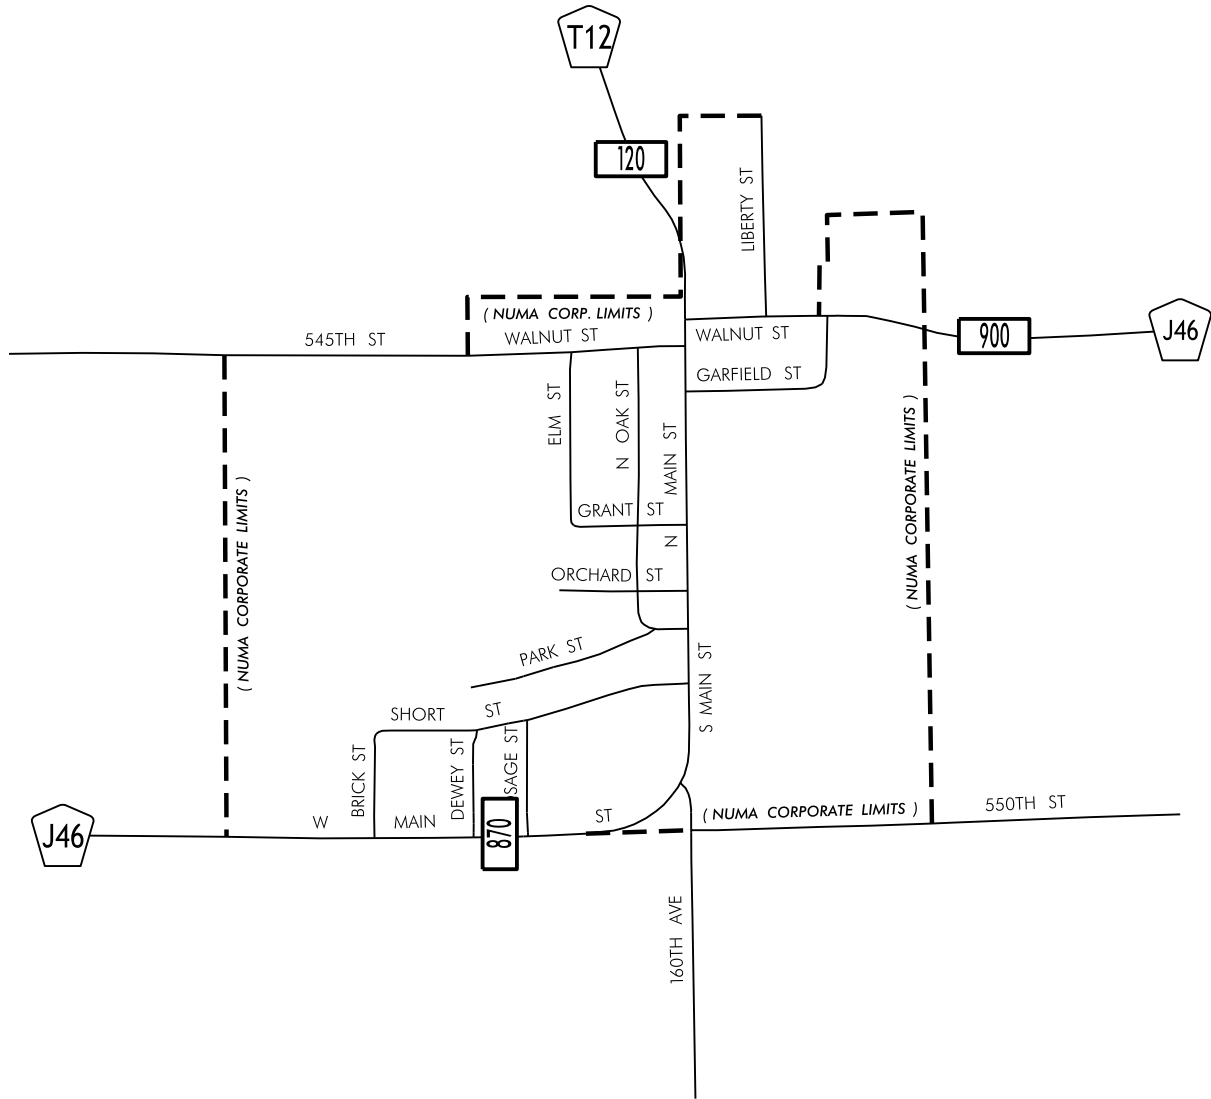

TRAFFIC FLOW MAP OF
NUMA
APPANOOSE COUNTY
2022 ANNUAL AVERAGE DAILY TRAFFIC

LEGEND

- RECORDER ONLY
- MANUAL COUNT