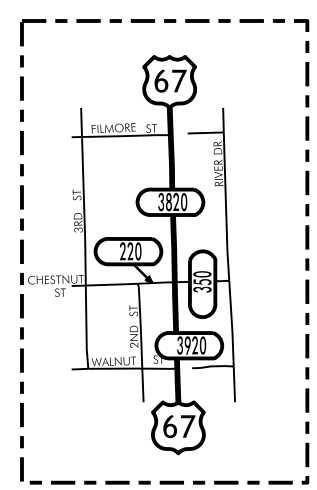

TRAFFIC FLOW MAP OF

**PRINCETON**

**SCOTT COUNTY**

**2022 ANNUAL AVERAGE DAILY TRAFFIC**

**LEGEND**

- RECORDED ONLY
- MANUAL COUNT