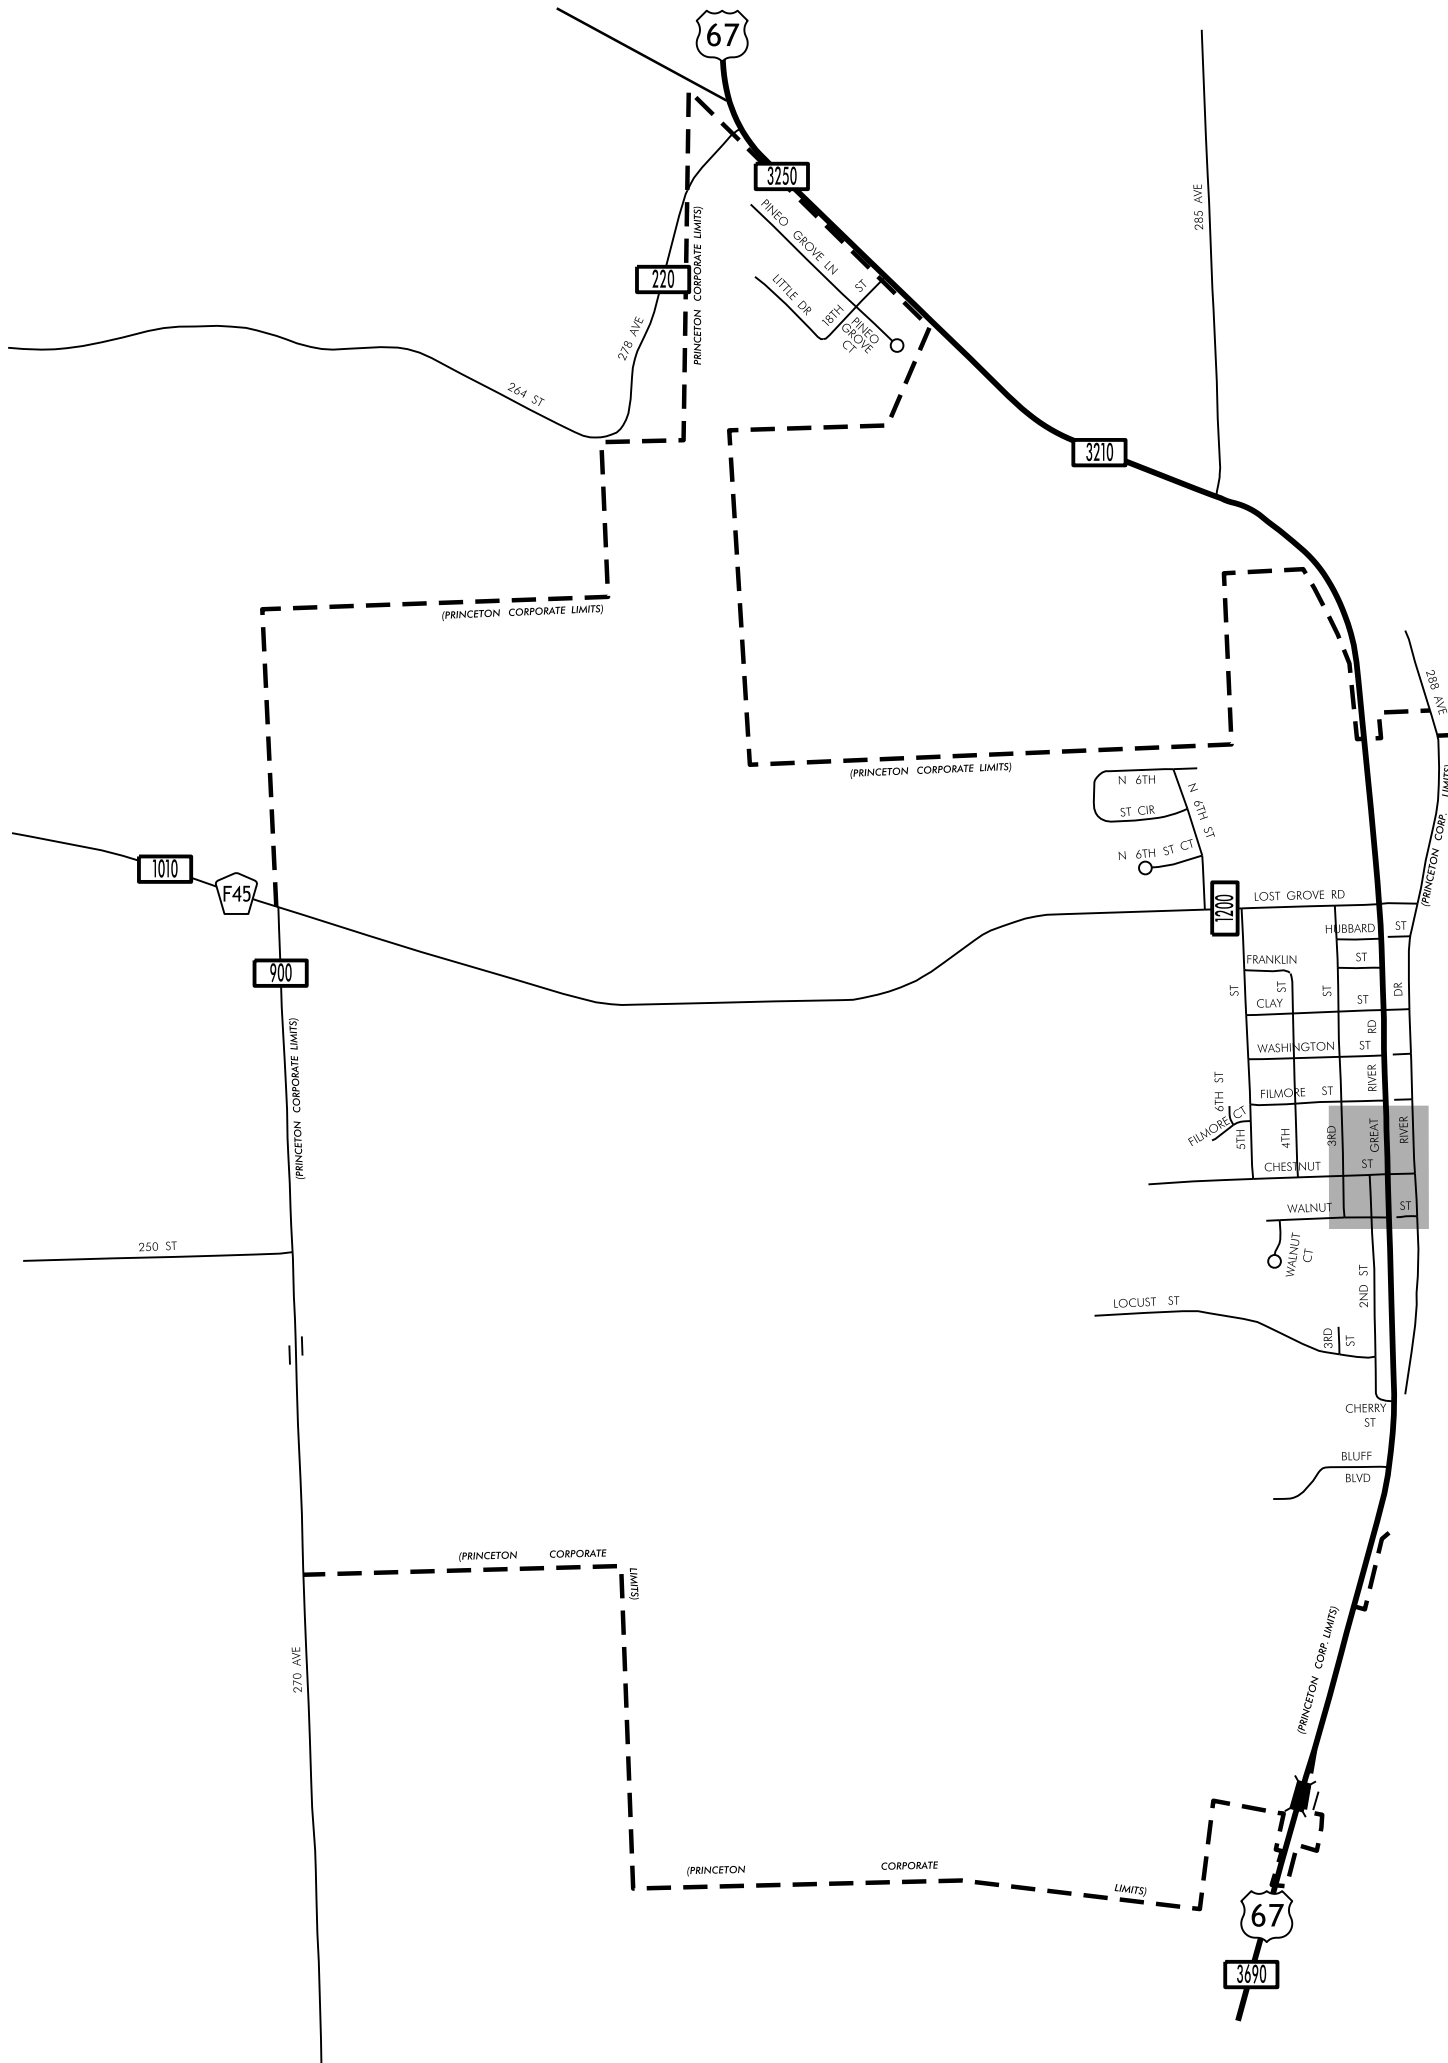

TRAFFIC FLOW MAP OF

**PRINCETON**

**SCOTT COUNTY**

**2022 ANNUAL AVERAGE DAILY TRAFFIC**

**LEGEND**

- RECORDED ONLY
- MANUAL COUNT