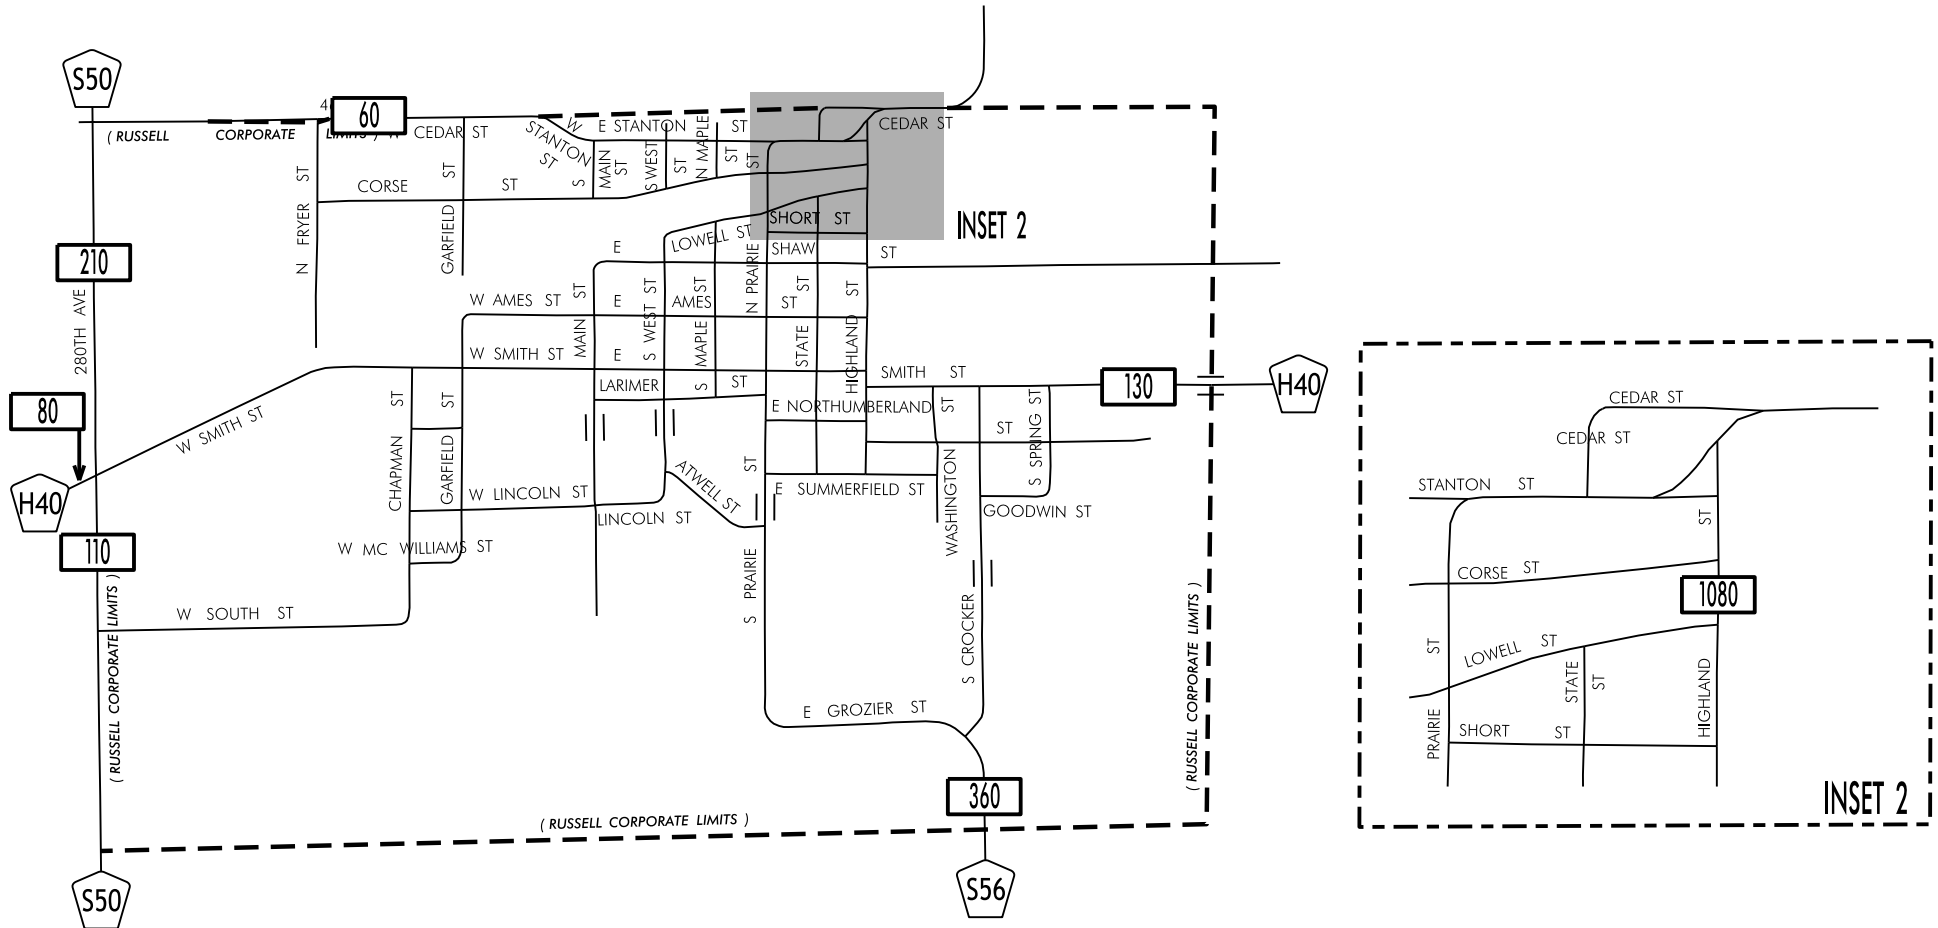

TRAFFIC FLOW MAP OF

RUSSELL

LUCAS COUNTY

2022 ANNUAL AVERAGE DAILY TRAFFIC

LEGEND

RECORDER ONLY 
 MANUAL COUNT 